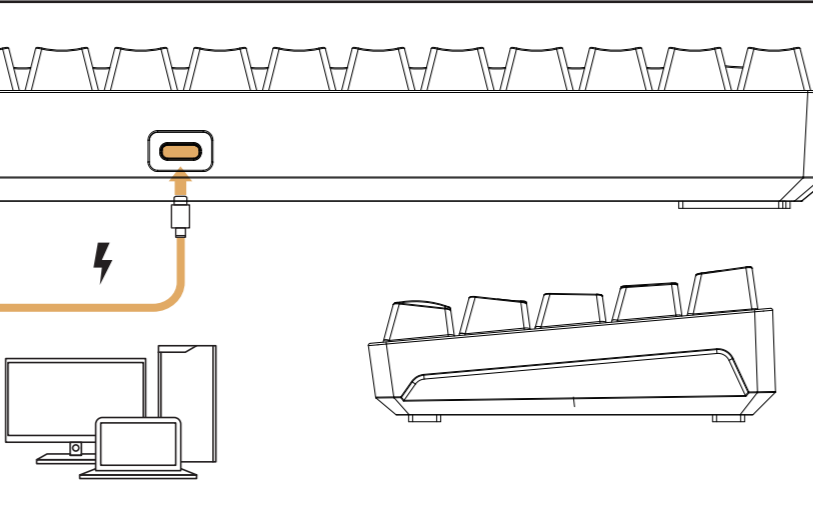

USER MANUAL

Mechanical Wireless Keyboard

English
Deutsch
日本語

PRODUCT BASIC

Size	310(L)×101(W)×38(H)±2mm
Layoyt	68 Key
Backlight	Led
Switch	Mechanical switch

system support
windows/xp/vista/7/8/9/10
ios/macOS/android

WIRED MODE

WIRELESS MODES & CHARGING

BT Connection (BT function keyboard only)

For a better experience, please fully charge the keyboard before first use.

BACKLIGHT CONTROL

- Fn + \ | : Switch Backlight Mode
- Fn + > : Monochromatic conditioning cycle (The same applies to RGB)
- Fn + → : Backlight Speed +
- Fn + ↵ : Backlight Brightness +
- Fn + ↓ : Backlight Brightness -
- Fn + ← : Backlight Speed -

SPECAIAL FUNCTION KEYS

- Fn + PrtSc
- Fn + Del
- Fn + PgUp
- Fn + Spacebar
- Fn + [[
- Fn +]]
- Fn + PgDn
- Fn + ScrLK

SPECAIAL FUNCTION KEYS

- Fn + 1 F1
- Fn + 2 F2
- Fn + 3 F3
- Fn + 4 F4
- Fn + 5 F5
- Fn + 6 F6
- Fn + 7 F7
- Fn + 8 F8
- Fn + 9 F9
- Fn + 0 F10
- Fn + - F11
- Fn + = F12

MULTIMEDIA KEY FOR WINDOWS

- Fn + F1 Computer
- Fn + F2 Browser
- Fn + F3 Mailbox
- Fn + F4 Calculator
- Fn + F5 Player
- Fn + F6 Stop
- Fn + F7 Last song
- Fn + F8 Play / pause
- Fn + F9 Next song
- Fn + F10 Mute
- Fn + F11 Volume-
- Fn + F12 Volume+

MULTIMEDIA KEY FOR MAC

- Fn + F7 Last song
- Fn + F8 Play / pause
- Fn + F9 Next song
- Fn + F10 Mute
- Fn + F11 Volume-
- Fn + F12 Volume+

Have an issue with one of our RK products?

Feel free to contact us with any product issues or questions. We will reply as quickly as possible to ensure all your needs are handled. Please contact the seller