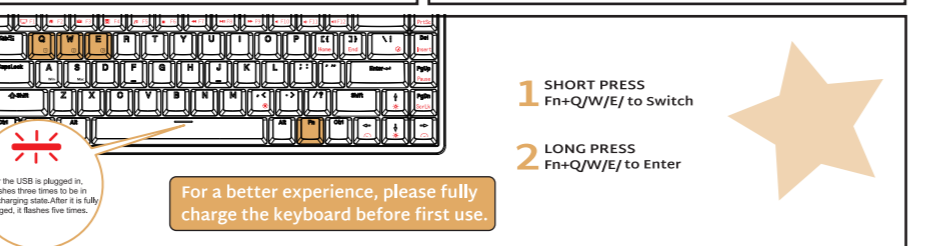

WIRELESS MODES & CHARGING

BT Connection (BT function keyboard only)

For a better experience, please fully charge the keyboard before first use.

BACKLIGHT CONTROL

- Fn + \ | : Switch Backlight Mode
- Fn + > : Monochromatic conditioning cycle (The same applies to RGB)
- Fn + → : Backlight Speed +
- Fn + ↵ : Backlight Brightness +
- Fn + ↓ : Backlight Brightness -
- Fn + ← : Backlight Speed -

SPECAIAL FUNCTION KEYS

- Fn + PrtSc
- Fn + Del
- Fn + PgUp
- Fn + Spacebar
- Fn + [[
- Fn +]]
- Fn + PgDn
- Fn + ScrLK

SPECAIAL FUNCTION KEYS

- Fn + 1 F1
- Fn + 2 F2
- Fn + 3 F3
- Fn + 4 F4
- Fn + 5 F5
- Fn + 6 F6
- Fn + 7 F7
- Fn + 8 F8
- Fn + 9 F9
- Fn + 0 F10
- Fn + - F11
- Fn + = F12

MULTIMEDIA KEY FOR WINDOWS

- Fn + F1 Computer
- Fn + F2 Browser
- Fn + F3 Mailbox
- Fn + F4 Calculator
- Fn + F5 Player
- Fn + F6 Stop
- Fn + F7 Last song
- Fn + F8 Play / pause
- Fn + F9 Next song
- Fn + F10 Mute
- Fn + F11 Volume-
- Fn + F12 Volume+

MULTIMEDIA KEY FOR MAC

- Fn + F7 Last song
- Fn + F8 Play / pause
- Fn + F9 Next song
- Fn + F10 Mute
- Fn + F11 Volume-
- Fn + F12 Volume+

Have an issue with one of our RK products?

Feel free to contact us with any product issues or questions. We will reply as quickly as possible to ensure all your needs are handled. Please contact the seller