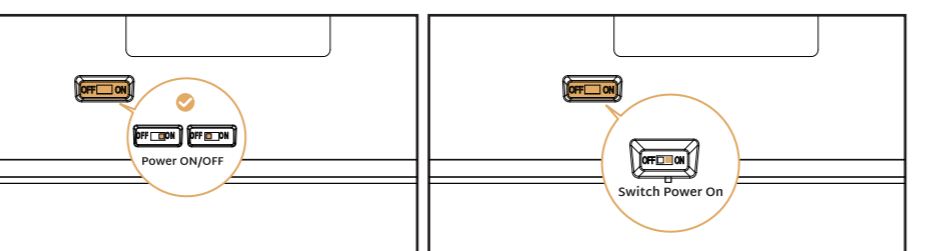

WIRELESS MODES & CHARGING

BT Connection (BT function keyboard only)

For a better experience, please fully charge the keyboard before first use.

BACKLIGHT CONTROL

- Fn + \ | : Switch Backlight Mode
- Fn + > : Monochromatic conditioning cycle (The same applies to RGB)
- Fn + → : Backlight Speed +
- Fn + ↵ : Backlight Brightness +
- Fn + ↓ : Backlight Brightness -
- Fn + ← : Backlight Speed -

SPECAIAL FUNCTION KEYS

- Fn + PrtSc
- Fn + Del
- Fn + PgUp
- Fn + Spacebar
- Fn + [[
- Fn +]]
- Fn + PgDn
- Fn + ScrLK

SPECAIAL FUNCTION KEYS

- Fn + 1 F1
- Fn + 2 F2
- Fn + 3 F3
- Fn + 4 F4
- Fn + 5 F5
- Fn + 6 F6
- Fn + 7 F7
- Fn + 8 F8
- Fn + 9 F9
- Fn + 0 F10
- Fn + - F11
- Fn + = F12

MULTIMEDIA KEY FOR WINDOWS

- Fn + F1 Computer
- Fn + F2 Browser
- Fn + F3 Mailbox
- Fn + F4 Calculator
- Fn + F5 Player
- Fn + F6 Stop
- Fn + F7 Last song
- Fn + F8 Play / pause
- Fn + F9 Next song
- Fn + F10 Mute
- Fn + F11 Volume-
- Fn + F12 Volume+

MULTIMEDIA KEY FOR MAC

- Fn + F7 Last song
- Fn + F8 Play / pause
- Fn + F9 Next song
- Fn + F10 Mute
- Fn + F11 Volume-
- Fn + F12 Volume+

Have an issue with one of our RK products?

Feel free to contact us with any product issues or questions. We will reply as quickly as possible to ensure all your needs are handled. Please contact the seller