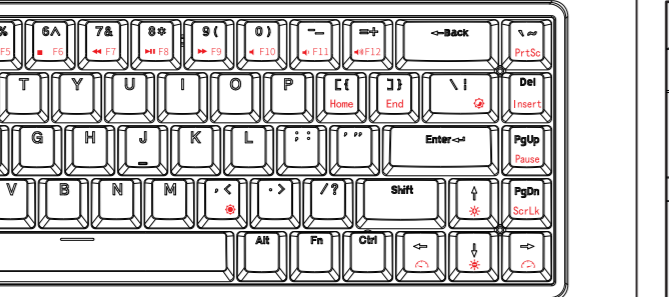

USER MANUAL

Mechanical Wireless Keyboard

English
Deutsch
日本語

PRODUCT BASIC

Keyboard

Size	310(L)×101(W)×38(H)±2mm
Layoyt	68 Key
Backlight	Led
Switch	Mechanical switch

system support
windows/xp/vista/7/8/9/10
ios/macOS/android