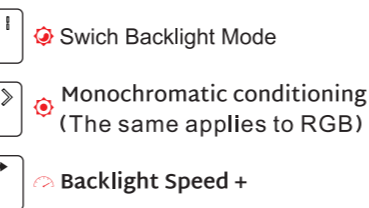

BACKLIGHT CONTROL

- Fn + \ | : Switch Backlight Mode
- Fn + > : Monochromatic conditioning cycle (The same applies to RGB)
- Fn + → : Backlight Speed +
- Fn + ↵ : Backlight Brightness +
- Fn + ↓ : Backlight Brightness -
- Fn + ← : Backlight Speed -

SPECAIAL FUNCTION KEYS

- Fn + PrtSc
- Fn + Del
- Fn + PgUp
- Fn + Spacebar
- Fn + [[
- Fn +]]
- Fn + PgDn
- Fn + ScrLK

SPECAIAL FUNCTION KEYS

- Fn + 1 F1
- Fn + 2 F2
- Fn + 3 F3
- Fn + 4 F4
- Fn + 5 F5
- Fn + 6 F6
- Fn + 7 F7
- Fn + 8 F8
- Fn + 9 F9
- Fn + 0 F10
- Fn + - F11
- Fn + = F12

MULTIMEDIA KEY FOR WINDOWS

- Fn + F1 Computer
- Fn + F2 Browser
- Fn + F3 Mailbox
- Fn + F4 Calculator
- Fn + F5 Player
- Fn + F6 Stop
- Fn + F7 Last song
- Fn + F8 Play / pause
- Fn + F9 Next song
- Fn + F10 Mute
- Fn + F11 Volume-
- Fn + F12 Volume+

MULTIMEDIA KEY FOR MAC

- Fn + F7 Last song
- Fn + F8 Play / pause
- Fn + F9 Next song
- Fn + F10 Mute
- Fn + F11 Volume-
- Fn + F12 Volume+

Have an issue with one of our RK products?

Feel free to contact us with any product issues or questions. We will reply as quickly as possible to ensure all your needs are handled. Please contact the seller