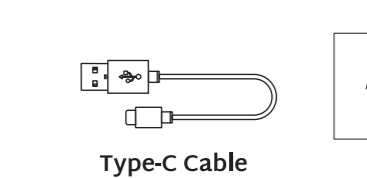

USER MANUAL

Mechanical Wireless Keyboard

English
Deutsch
日本語

PRODUCT BASIC

Size	310(L)×101(W)×38(H)±2mm
Layoyt	68 Key
Backlight	Led
Switch	Mechanical switch

system support
windows/xp/vista/7/8/9/10
ios/macOS/android

WIRED MODE

WIRELESS MODES & CHARGING

BT Connection (BT function keyboard only)

For a better experience, please fully charge the keyboard before first use.

BACKLIGHT CONTROL

- Fn + \ | : Switch Backlight Mode
- Fn + > : Monochromatic conditioning cycle (The same applies to RGB)
- Fn + → : Backlight Speed +
- Fn + ↵ : Backlight Brightness +
- Fn + ↓ : Backlight Brightness -
- Fn + ← : Backlight Speed -

SPECAIAL FUNCTION KEYS

- Fn + PrtSc
- Fn + Del
- Fn + PgUp
- Fn + Spacebar
- Fn + [[
- Fn +]]
- Fn + PgDn
- Fn + ScrLK

SPECAIAL FUNCTION KEYS

- Fn + 1 F1
- Fn + 2 F2
- Fn + 3 F3
- Fn + 4 F4
- Fn + 5 F5
- Fn + 6 F6
- Fn + 7 F7
- Fn + 8 F8
- Fn + 9 F9
- Fn + 0 F10
- Fn + - F11
- Fn + = F12

MULTIMEDIA KEY FOR WINDOWS

- Fn + F1 Computer
- Fn + F2 Browser
- Fn + F3 Mailbox
- Fn + F4 Calculator
- Fn + F5 Player
- Fn + F6 Stop
- Fn + F7 Last song
- Fn + F8 Play / pause
- Fn + F9 Next song
- Fn + F10 Mute
- Fn + F11 Volume-
- Fn + F12 Volume+

MULTIMEDIA KEY FOR MAC

- Fn + F7 Last song
- Fn + F8 Play / pause
- Fn + F9 Next song
- Fn + F10 Mute
- Fn + F11 Volume-
- Fn + F12 Volume+

Have an issue with one of our RK products?

Feel free to contact us with any product issues or questions. We will reply as quickly as possible to ensure all your needs are handled. Please contact the seller