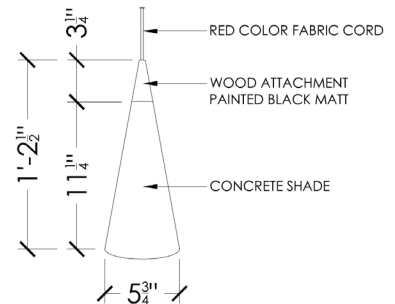

CONE CONCRETE LAMP

Naturally Beautiful

Inspired by simple, minimalist, modern, slick design with industrial concrete material and colorful fabric cord. Track connection, hook connection, a cluster of 3 is available as an option. Other connection options are made to order. Like clusters of any number are made to order. Light bulb is not included.

STANDARD SPECIFICATIONS

White Natural Charcoal

Materials: Concrete, Wood, Color Fabric Cord
5' Cord length provided
Cord color options available

Bulbs

Qty.	Type	Base	Source	Watt	CCT	CRI	Lm	Avg. Life	Dim	Incl.
1	LED	E26 (Medium)		7.5	3000	92	500	22.8 Years	YES	