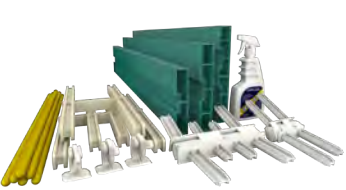

### 90mm FibreForm Kit

- 2 x 90mm SuperFlex Formboard
- 4 x 90mm Flexible Formboard
- 4 x 90mm Fibreform Board
- 2 x 90mm SuperFlex Hinge Connector
- 2 x 90mm to SuperFlex / Flexible to SuperFlex / Flexible Hinge Connector
- 6 x 90mm Formboard End Connector
- 50 x Universal Camlocks
- 50 x Formwork Pins - 19 x 300mm
- 1 x Bottle of 750ml Crete-Wash

### 150mm FibreForm Kit

- 4 x 150mm Flexible Formboard
- 6 x 150mm Fibreform Board
- 6 x 150mm Formboard End Connector
- 4 x 150mm Hinge Connector
- 50 x Formwork Pins - 19 x 450mm
- 50 x Universal Camlocks
- 1 x Bottle of 750ml Crete-Wash

### 200mm FibreForm Kit

- 4 x 200mm Flexible Formboard
- 6 x 200mm Fibreform Formboard
- 6 x 200mm Formboard End Connector
- 4 x 200mm to 200mm Hinge Connector
- 50 x Formwork Pins - 19 x 750mm
- 50 x Universal Camlocks

### FibreForm Mix

- 4 x 150mm Fibreform Board
- 4 x 200mm Fibreform Board
- 4 x 240mm Fibreform Board
- 4 x 150mm Formboard End Connector
- 4 x 200mm Formboard End Connector
- 4 x 150mm Hinge Connector
- 4 x 200mm Hinge Connector
- 100 x Formwork Pins - 19 x 750mm
- 100 x Universal Camlocks