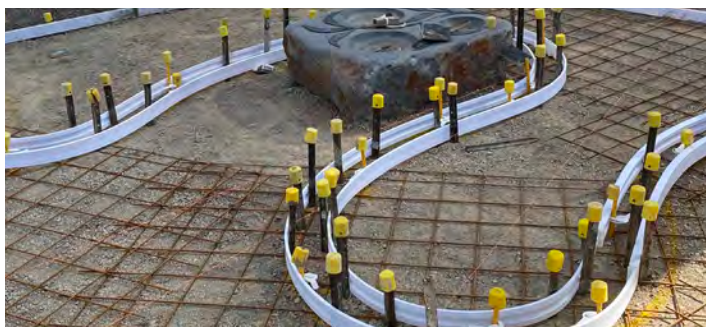

# SUPERFLEX

flexibility reinvented!

Product Code	Description	Width x Height	Weights
CSF100	SF 90mm x 4.8m	14mm x 90mm	2.015kg Weight

**Need that extra bend in your formwork?**  
SuperFlex is designed to bend into very tight corners, giving that perfect curved finish!

**Perfect for landscapers!**

**FLEXIBILITY REINVENTED!**  
Perfect curve every time!