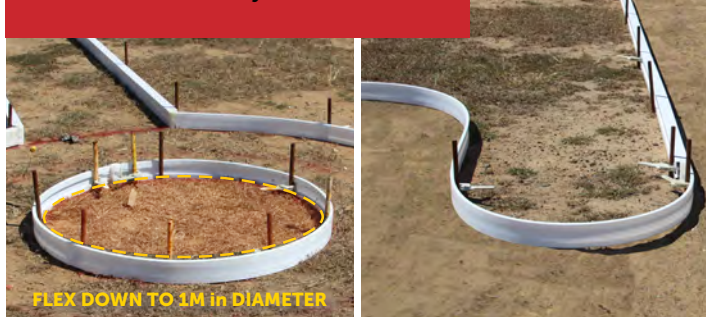

# SUPERFLEX

flexibility reinvented!

Product Code	Description	Width x Height	Weights
CSF100	SF 90mm x 4.8m	14mm x 90mm	2.015kg Weight

**Need that extra bend in your formwork?**  
SuperFlex is designed to bend into very tight corners, giving that perfect curved finish!

**Perfect for landscapers!**

**FLEXIBILITY REINVENTED!**  
Perfect curve every time!