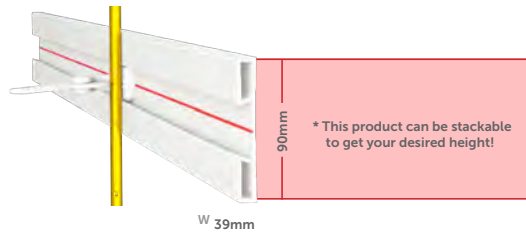

# SUPERFLEX

flexibility reinvented!

Product Code	Description	Width x Height	Weights
CSF100	SF 90mm x 4.8m	14mm x 90mm	2.015kg Weight

**Need that extra bend in your formwork?**  
SuperFlex is designed to bend into very tight corners, giving that perfect curved finish!