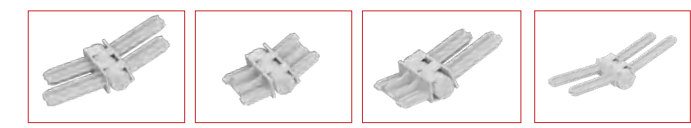

ACCESSORIES