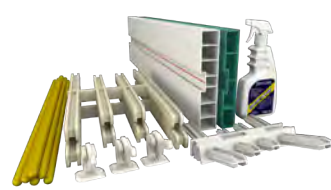

200mm FibreForm Kit

- 4 x 200mm Flexible Formboard
- 6 x 200mm Fibreform Formboard
- 6 x 200mm Formboard End Connector
- 4 x 200mm to 200mm Hinge Connector
- 50 x Formwork Pins - 19 x 750mm
- 50 x Universal Camlocks