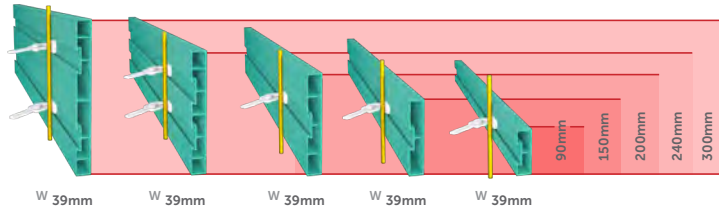

FIBREFORM

tough and long lasting