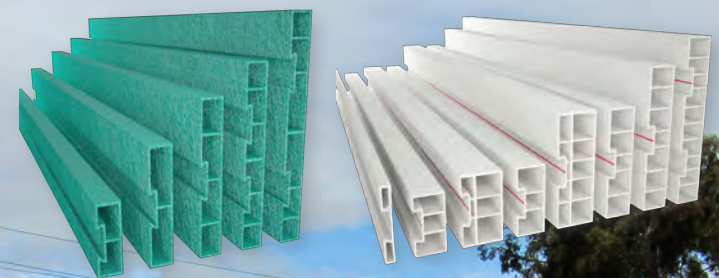

CON-FORM

CONCRETE FORMWORK SYSTEMS