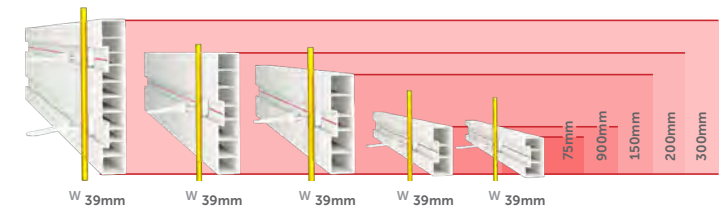

# SUPERFLEX

flexibility reinvented!

Product Code	Description	Width x Height	Weights
CSF100	SF 90mm x 4.8m	14mm x 90mm	2.015kg Weight

**Need that extra bend in your formwork?**  
SuperFlex is designed to bend into very tight corners, giving that perfect curved finish!

# FLEXIBLE

ideal for curve or straight path

Product Code	Description	Width x Height	Weights
PF75.8	75mm 4.8m Length	39mm x 75mm	3.05kg Weight
PF100.8	90mm 4.8m Length	39mm x 90mm	3.5kg Weight
PF150.8	150mm 4.8m Length	39mm x 150mm	4.5kg Weight
PF200.8	200mm 4.8m Length	39mm x 200mm	6kg Weight
PF300.8	300mm 4.8m Length	39mm x 300mm	6.5kg Weight