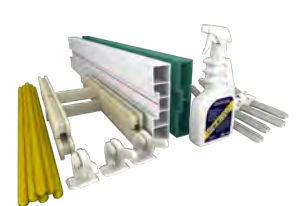

150mm FibreForm Kit

- 4 x 150mm Flexible Formboard
- 6 x 150mm Fibreform Board
- 6 x 150mm Formboard End Connector
- 4 x 150mm Hinge Connector
- 50 x Formwork Pins - 19 x 450mm
- 50 x Universal Camlocks
- 1 x Bottle of 750ml Crete-Wash