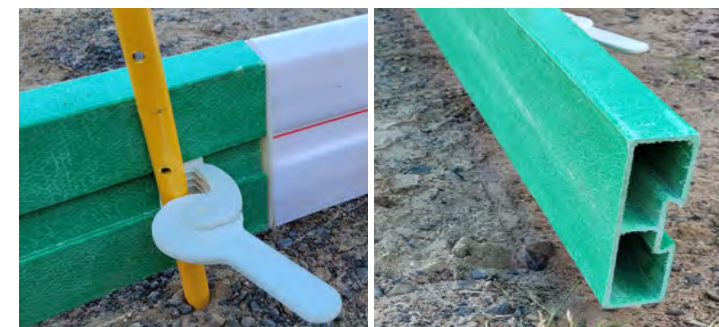

Fibreform Con-Form Boards

If you're looking for an alternative to timber formwork, FibreForm might be your answer. It's a fibreglass option that is designed to be strong, lightweight, and perfect for straight designs.

There is very little flexibility in FibreForm Boards which make it a perfect choice to use in long, straight run. It can also be used in conjunction with other Con-Form range using the same camlocks, pins, and joiners. It can also be used with timber and can be screwed into.