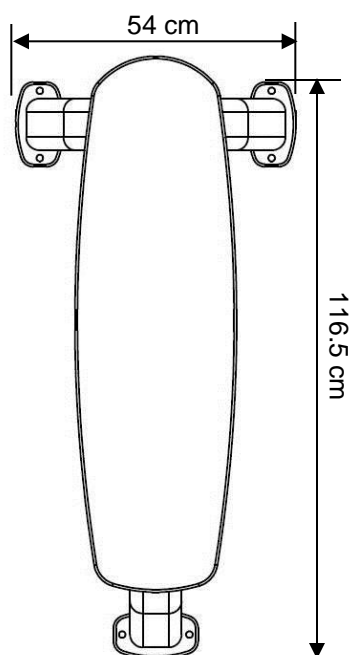

## NFB Flat Bench

“Neo” in ancient Greek words is “young,” we design Neo series with Oval Tube for you could keep young and strong body with our flexible and smooth outlook design Free Weight Machine. We provide full commercial used free weight adjusted bench, power rack, weight tree...,etc. Get start by Neo series Free Weight now. Steelflex® NFB If you want the ability to perform all the basic barbell and dumbbell exercises then this Neo flat bench by Steelflex should be your choice! Increase your strength and flexibility with this ultra-tough workout bench. Extra-thick upholstery adds comfort and stability to your exercise routine. The pad is positioned on the Steelflex 2" x 4" commercial mainframe with four-side welded construction. Euro-Cap foot levelers add style and function to a popular piece that easily fits all users.

## SPECIFICATIONS

- A. Mainframe: Heavy-Gauge 1.968" X 3.937" oval tubing (50 x 100 x 2.5T mm)
- B. Upholstery (B/R): Durable double stitched upholstery (ergonomic design)  
- C. Perfect for all basic barbell and dumbbell exercises
- D. Wide base eliminates rocking
- E. All-4-side welded construction
- F. Ideal for home and commercial use
- G. Electrostatically applied powdercoat paint finish , metallic silver
- H. Product Weight:35lbs / 16 kg
- I. Dimension: 46" L x21" W x 18" H (116.5 cm x 54 cm x 46 cm)
- J. Packing: 2 Cartons, 5 Cubic Feet