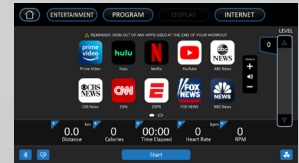

Tablet-friendly reading rack

Adjustable fan angle

Easy-touch control buttons

USB charging port

3.5mm headphone audio jack

**SCREEN MIRRORING** Using the same Wi-Fi connection as the bike, the user can mirror their phone's screen to the console – now you can watch whatever you want!\*

**INTERNET** Easily access online apps for streaming, news, and social media on the touchscreen.

**DISPLAY** The system provides 3 different viewing modes (Simple, Track, Dashboard) to fine tune your workout experience.