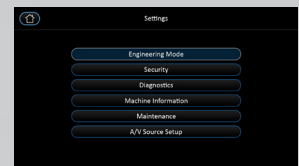

Tablet-friendly reading rack

Adjustable fan angle

Easy-touch control buttons

USB charging port

3.5mm headphone audio jack

**SCREEN MIRRORING** Using the same Wi-Fi connection as the bike, the user can mirror their phone's screen to the console – now you can watch whatever you want!\*

**INTERNET** Easily access online apps for streaming, news, and social media on the touchscreen.

**DISPLAY** The system provides 3 different viewing modes (Simple, Track, Dashboard) to fine tune your workout experience.