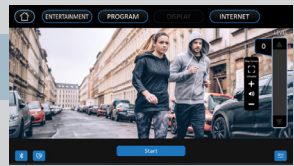

### FEATURES:

-  15.6" TOUCHSCREEN
-  SCREEN MIRRORING
-  CABLE TV
-  STREAMING APPS
-  NEWS APPS
-  SOCIAL MEDIA APPS
-  USB CHARGING PORT

The CR800ENT Recumbent Bike is the perfect bike for the commercial environment. Designed on the solid CR800 platform, the CR800ENT incorporates touchscreen technology on a large 15.6" entertainment display. Users can screen mirror from their phone so they can watch whatever they want. Pre-loaded apps also give users the ability to stay entertained with popular streaming, news, and social media content. And if that isn't enough, the facility can enable the ability to watch cable TV through an HDMI and cable box connection. The step-through design makes it easy for your clients to get on the bike while the easy-adjust seat allows them to find the most comfortable position.

## **CR800ENT** RECUMBENT BIKE

- Large 15.6" touchscreen with screen mirroring\*, TV, and streaming/news/social media apps
- 3 different workout display modes give users a variety of workout feedback
- Oversized foot pedals with fast latching system
- High density foam seat for extra comfort during a long ride
- 40 levels of resistance to satisfy the needs of beginners or advanced exercisers
- Contact and telemetric heart rate options to help keep clients in their effective training zone
- Adjustable cooling fan and USB charging port enhances the user's experience

Tablet-friendly reading rack

Adjustable fan angle

Easy-touch control buttons

USB charging port

3.5mm headphone audio jack

**SCREEN MIRRORING** Using the same Wi-Fi connection as the bike, the user can mirror their phone's screen to the console – now you can watch whatever you want!\*

**INTERNET** Easily access online apps for streaming, news, and social media on the touchscreen.

**DISPLAY** The system provides 3 different viewing modes (Simple, Track, Dashboard) to fine tune your workout experience.