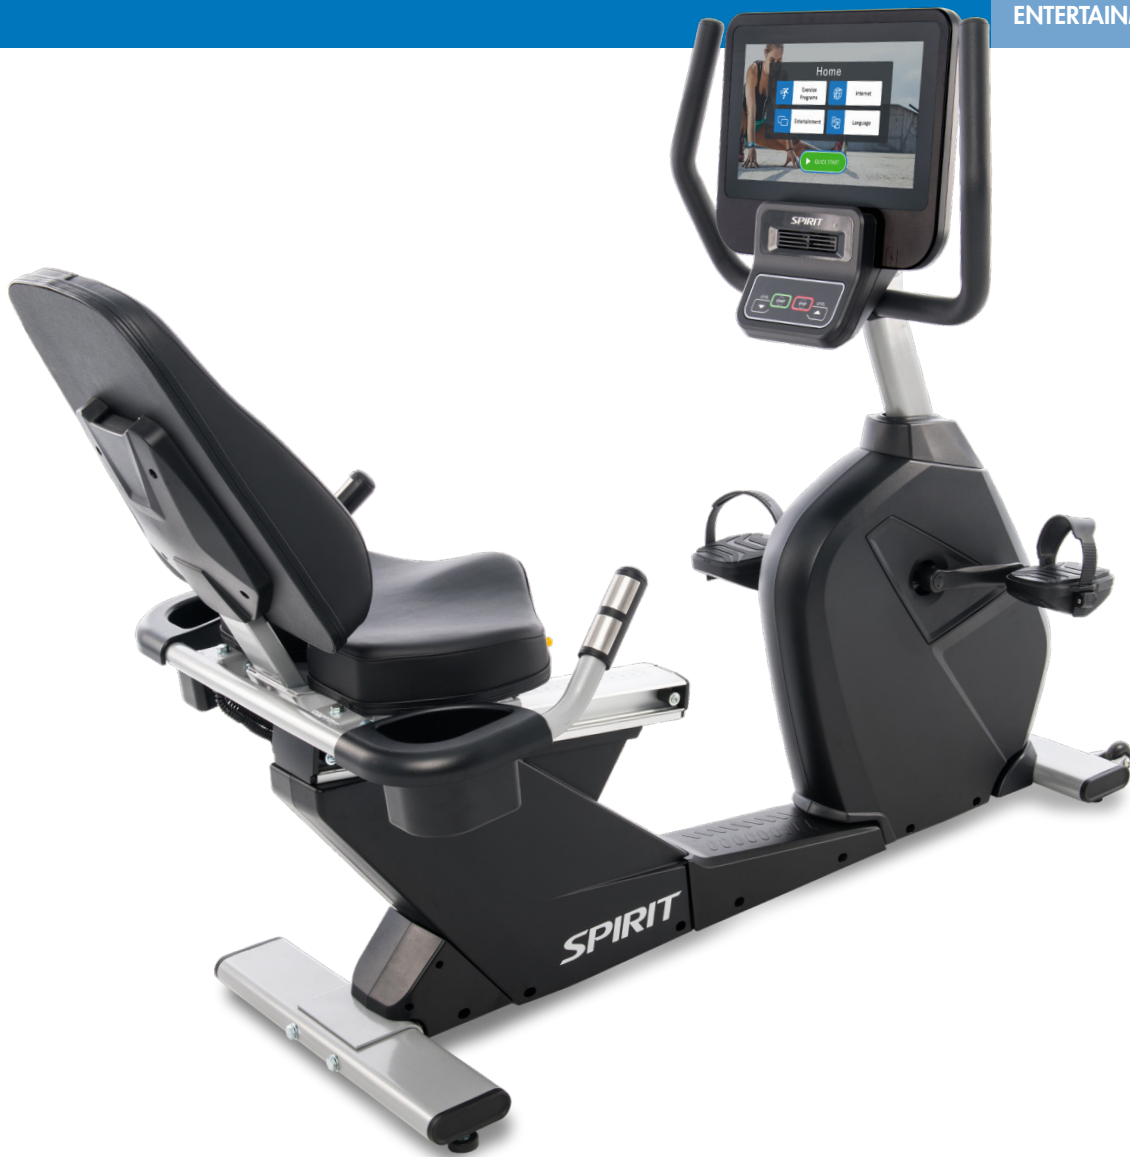

## ENTERTAINMENT CONSOLE

### FEATURES:

-  15.6" TOUCHSCREEN
-  SCREEN MIRRORING
-  CABLE TV
-  STREAMING APPS
-  NEWS APPS
-  SOCIAL MEDIA APPS
-  USB CHARGING PORT

The CR800ENT Recumbent Bike is the perfect bike for the commercial environment. Designed on the solid CR800 platform, the CR800ENT incorporates touchscreen technology on a large 15.6" entertainment display. Users can screen mirror from their phone so they can watch whatever they want. Pre-loaded apps also give users the ability to stay entertained with popular streaming, news, and social media content. And if that isn't enough, the facility can enable the ability to watch cable TV through an HDMI and cable box connection. The step-through design makes it easy for your clients to get on the bike while the easy-adjust seat allows them to find the most comfortable position.

## **CR800ENT** RECUMBENT BIKE

- Large 15.6" touchscreen with screen mirroring\*, TV, and streaming/news/social media apps
- 3 different workout display modes give users a variety of workout feedback
- Oversized foot pedals with fast latching system
- High density foam seat for extra comfort during a long ride
- 40 levels of resistance to satisfy the needs of beginners or advanced exercisers
- Contact and telemetric heart rate options to help keep clients in their effective training zone
- Adjustable cooling fan and USB charging port enhances the user's experience

Tablet-friendly reading rack

Adjustable fan angle

Easy-touch control buttons

USB charging port

3.5mm headphone audio jack

**SCREEN MIRRORING** Using the same Wi-Fi connection as the bike, the user can mirror their phone's screen to the console – now you can watch whatever you want!\*