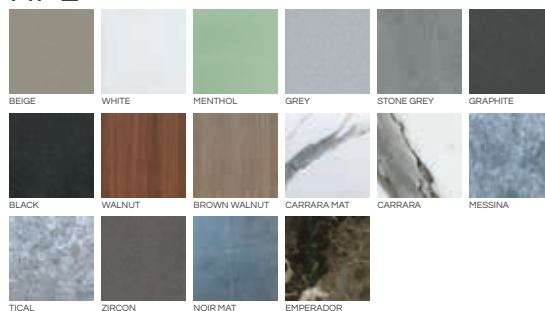

NUBES MODULAR SOFA LEFT ARMREST

W 95cm D 90cm H 65cm - SH 41cm

W 95cm D 90cm H 75cm - SH 41cm

FRAME

FABRICS

ARTIFICIAL LEATHER

HPL