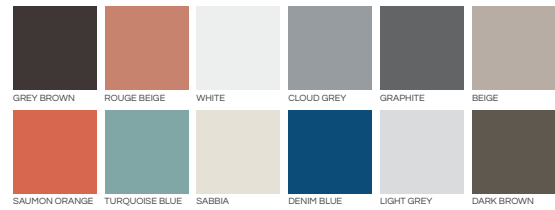

FRAME

FABRICS

ARTIFICIAL LEATHER

HPL