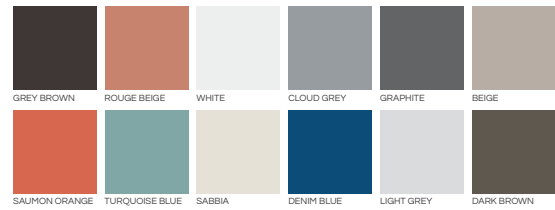

NUBES MODULAR SOFA CENTER PIECE

W 90cm D 90cm H 65cm - SH 41cm

W 90cm D 90cm H 75cm - SH 41cm

FRAME

FABRICS

ARTIFICIAL LEATHER

HPL