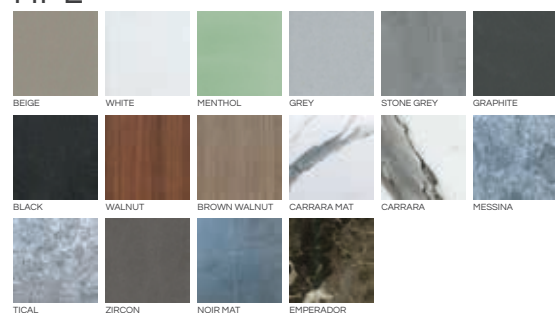

NUBES MODULAR SOFA CENTER PIECE

W 90cm D 90cm H 65cm - SH 41cm

W 90cm D 90cm H 75cm - SH 41cm

FRAME

FABRICS

ARTIFICIAL LEATHER

HPL