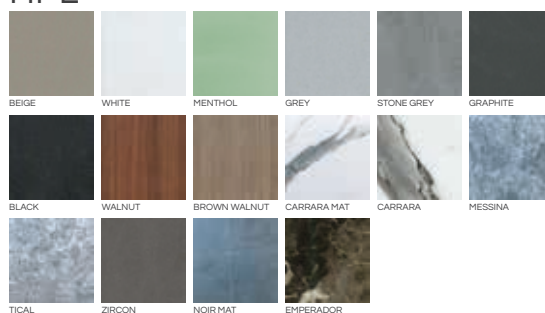

NUBES MODULAR SOFA CORNER

W 90cm D 90cm H 65cm - SH 41cm

W 90cm D 90cm H 75cm - SH 41cm

FRAME

FABRICS

ARTIFICIAL LEATHER

HPL