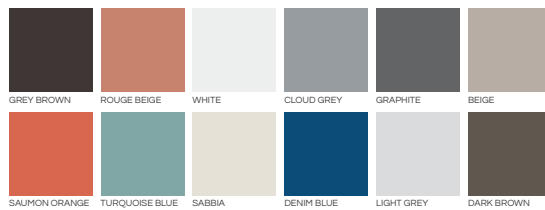

NUBES MODULAR SOFA LEFT ARMREST

W 95cm D 90cm H 65cm - SH 41cm

W 95cm D 90cm H 75cm - SH 41cm

FRAME

FABRICS

ARTIFICIAL LEATHER

HPL