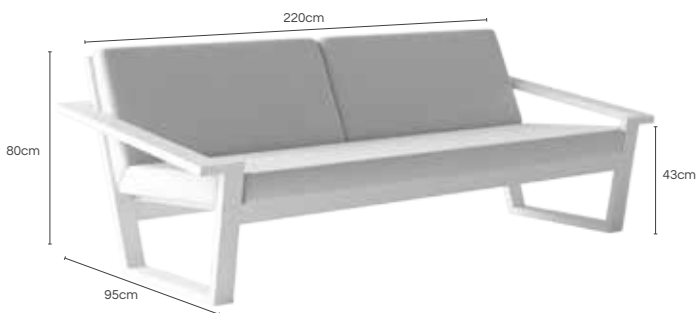

COSTA SOFA

2-SEATER

W 180cm D 95cm H 80cm - SH 43cm

3-SEATER

W 220cm D 95cm H 80cm - SH 43cm

FRAME

FABRICS

ARTIFICIAL LEATHER