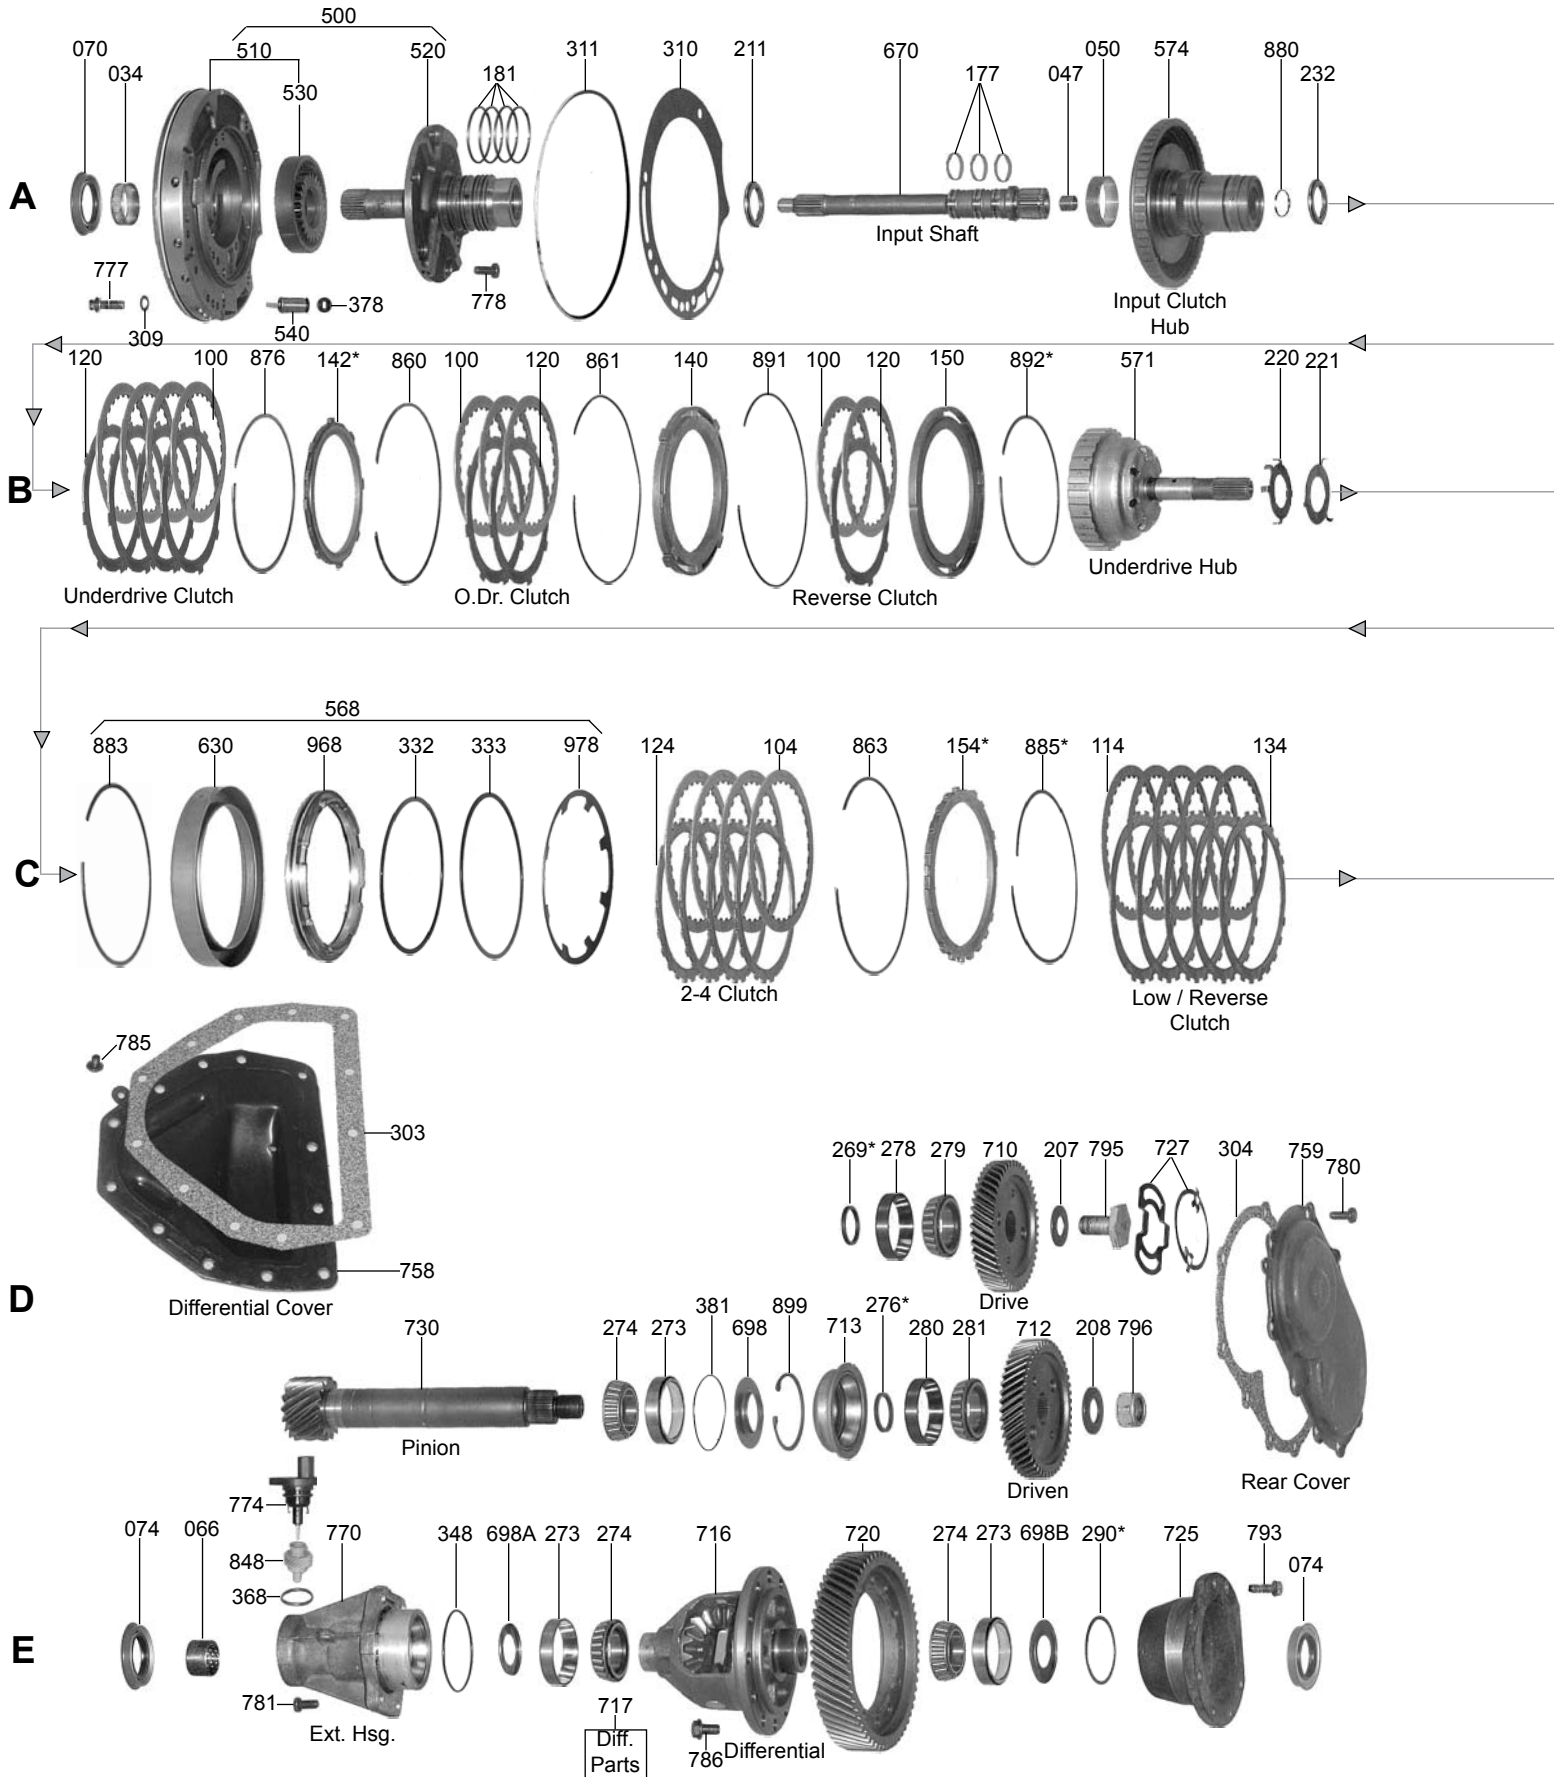

40TE/41TE (A604)

FWD 4 Speed

CHRYSLER

CHRYSLER