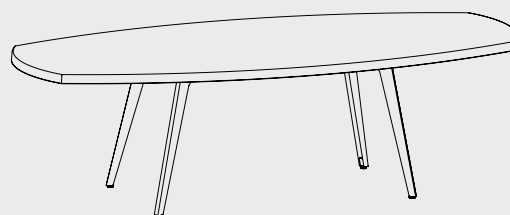

7021

9005

ROLLO

Table Rollo/ROL1400: 140 x 77 cm (DxH)

Available in six different colours

Max. Armrest hight for chairs: 72 cm

Table Rollo/ROL1600: 160 x 77 cm (DxH)

Available in six different colours

Max. Armrest hight for chairs: 72 cm

ROLLO TABLE COLLECTION

Table top: Fibreglass

Table legs: Powdercoated Steel

Available in six RAL colours (RAL9016 as standard)

9016

7035

7006

7016

7021

9005

ROLLO

Table Rollo/ROLXL oval: 260 x 100 x 77 cm (LxWxH)

Available in six different colours

Max. Armrest high for chairs: 72 cm

ORIGINAL COLLECTION - LOUNGE

Available with Teak wood or Stainless steel armrest
Fibreglass in six RAL colours (RAL9016 as standard)

9016 7035 7006 7016 7021 9005

ORIGINAL

Chair Original/S001: 70 x 94 x 75 cm (LxWxH)

- > Cushion Sunbrella/KS001
- > Stainless steel armrest optional