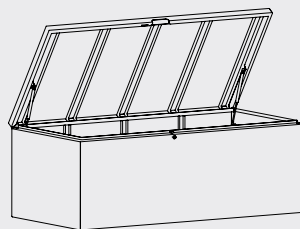

ALUMINUM

Table Base/TBB400: 400 x 100 x 75 cm (LxWxH)

Table Base/TBB300: 300 x 100 x 75 cm

Table Base/TBB260: 260 x 100 x 75 cm

Max. Armrest high for chairs: 65 cm

Bench Base/TBC105: 105 x 40 x 43 cm (LxWxH)

Bench Base/TBC45: 45 x 40 x 43 cm

> Cushion Sunbrella/KTCB105: 105 x 40 x 5 cm

> Cushion Sunbrella/KTCB45: 45 x 40 x 5 cm

Chair Sera/TOSS016: 49 x 53,5 x 79,5 cm (LxWxH)

Available in four different colours

Easily stackable

ALUMINUM COLLECTION - STORAGE

Aluminum in almost all RAL colours (RAL9016 as standard)

ALUMINUM

Storage Box/STB200: 200 x 95 x 75 cm (LxWxH)

Storage Box/STB160: 158 x 58 x 45 cm

Storage Box/STB120: 118 x 58 x 45 cm