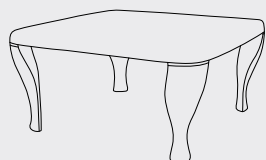

Max. Armrest height for chairs: 68 cm

Table Barok/TB180: 180 x 180 x 77 cm (LxWxH)

Max. Armrest height for chairs: 68 cm

Bench Barok/TBB180 for TB250: 182 x 45 x 47 cm (LxWxH)

Bench Barok/TBB105 for TB320-180: 117 x 45 x 47 cm