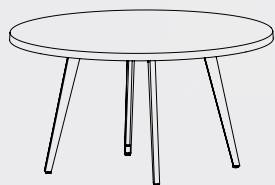

ROLLO TABLE COLLECTION

Table top: Fibreglass

Table legs: Powdercoated Steel

Available in six RAL colours (RAL9016 as standard)

9016

7035

7006

7016

7021

9005

ROLLO

Table Rollo/ROL1400: 140 x 77 cm (DxH)

Available in six different colours

Max. Armrest hight for chairs: 72 cm

Table Rollo/ROL1600: 160 x 77 cm (DxH)

Available in six different colours

Max. Armrest hight for chairs: 72 cm

ROLLO TABLE COLLECTION

Table top: Fibreglass

Table legs: Powdercoated Steel

Available in six RAL colours (RAL9016 as standard)

9016

7035

7006

7016

7021

9005

ROLLO

Table Rollo/ROLXL oval: 260 x 100 x 77 cm (LxWxH)

Available in six different colours

Max. Armrest high for chairs: 72 cm

ORIGINAL COLLECTION - LOUNGE