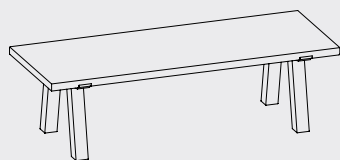

Table legs: Oak wood

Aluminum in almost all RAL colours (RAL9016 as standard)

ALUMINUM

Table Colla/TC400: 400 x 100 x 75 cm (LxWxH)

Table Colla/TC300: 300 x 100 x 75 cm

Table Colla/TC260: 260 x 100 x 75 cm

Max. Armrest hight for chairs: 68 cm

Bench Base/TBC105: 105 x 40 x 43 cm (LxWxH)

Bench Base/TBC45: 45 x 40 x 43 cm

> Cushion Sunbrella/KTCB105: 105 x 40 x 5 cm

> Cushion Sunbrella/KTCB45: 45 x 40 x 5 cm

Chair Sera/TOSS016: 49 x 53,5 x 79,5 cm (LxWxH)