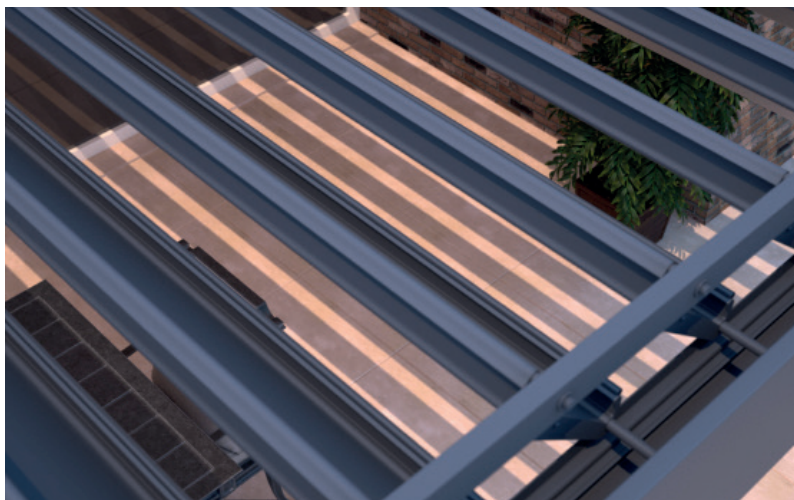

## Pinela; Aluminium Louvered Roof Creating the perfect light on your own terrace

Want to decide for yourself how you want to enjoy the sun and the weather under your pergola? Now this is possible with the Pinela pergola from Deponti. With the remote control you can easily tilt the panels in the roof to a different position. This way you have the control to play with the light, the shade and the airflow under your roof.

During the summer for example, you have the flexibility to either sit in the sun or take advantage of the shade. In the winter on the other hand, you will experience the benefits of the waterproof roof and the protection against all kinds of weather conditions! This allows you to enjoy your terrace during all seasons, all year round.

# Pinela

The Pinela has a durable and sleek design which makes this roof a real addition to your home. With a remote control, the panels are easy to rotate into a position that creates the perfect light for you. Because the panels are continuously adjustable up to 120 degrees, you can even let the panels rotate with the sun! Thanks to the integrated gutter in the panels, any water accumulation is prevented and dirt is collected.

### Effortless drainage of water

Thanks to the integrated gutter in both the roof and the panels, water accumulation is prevented.