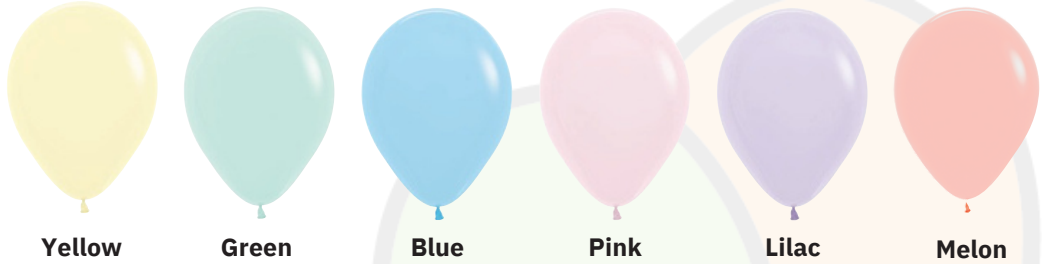

Purple  
Orchid

Lilac

Violet  
Purple

Robin's  
Egg Blue

Turquoise  
Blue

Fog

Blue Slate

Blue

Royal  
Blue

Navy

Lime  
Green

Eucalyptus

Willow

Green

White Sand

Stone

Grey

Black

Pastel Dusk  
Cream

Pastel Dusk  
Rose

Pastel Dusk  
Lavender

Pastel Dusk  
Laurel Green

Pastel Dusk  
Blue

# Pearl

Available in 5" & 11"  
Some colors in larger sizes.