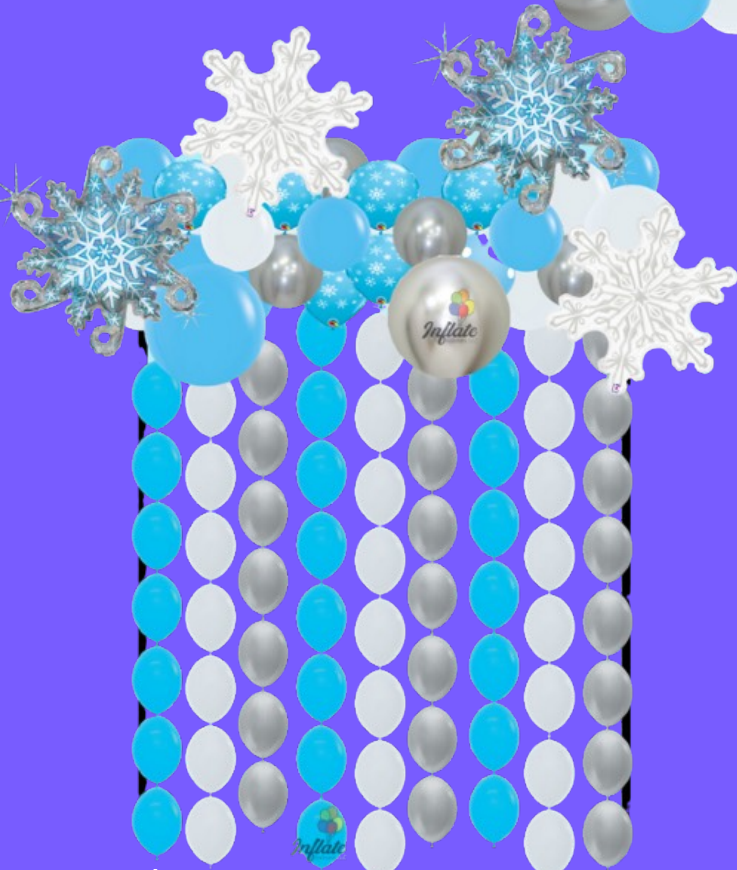

7' Garland Arch + Bead Chains - Snow
(see image on previous page) - $249