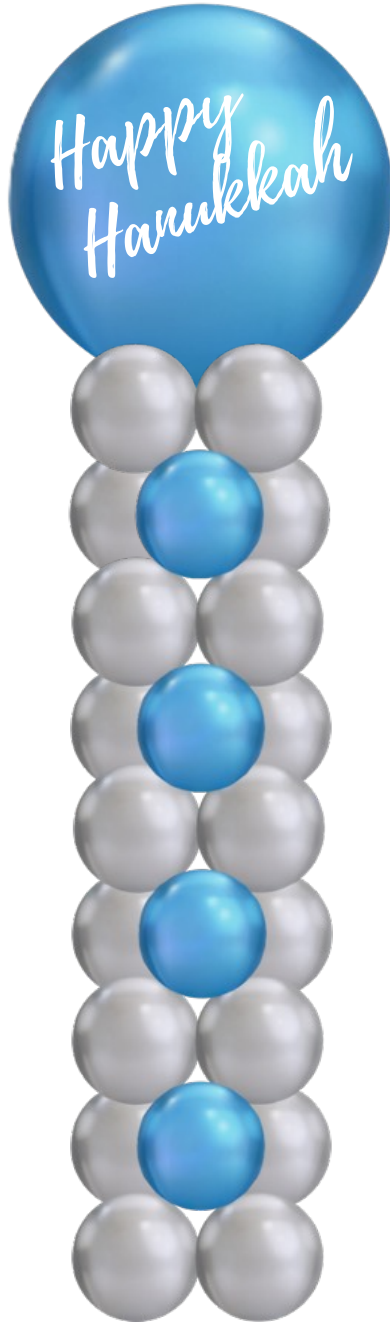

7.5ft tall Skinny Column  
\$50 Each

7.5ft tall Roman Column  
\$85 Each

7.5ft tall Classic Column  
\$85 Each

7.5ft tall Organic Column  
\$105 Each

Add glitter balloons to the wave for \$75 more!

**8ftx8ft Organic Wave \$248 each**

## BALLOON DECOR

Winter / Snowflake  
Classic Archway - \$299

7' Garland Arch + Bead Chains - Snow  
(see image on previous page) - \$249

Snowflake linking archway \$175

7ft Columns \$85 Each

Hanukkah Centerpiece  
\$35 each