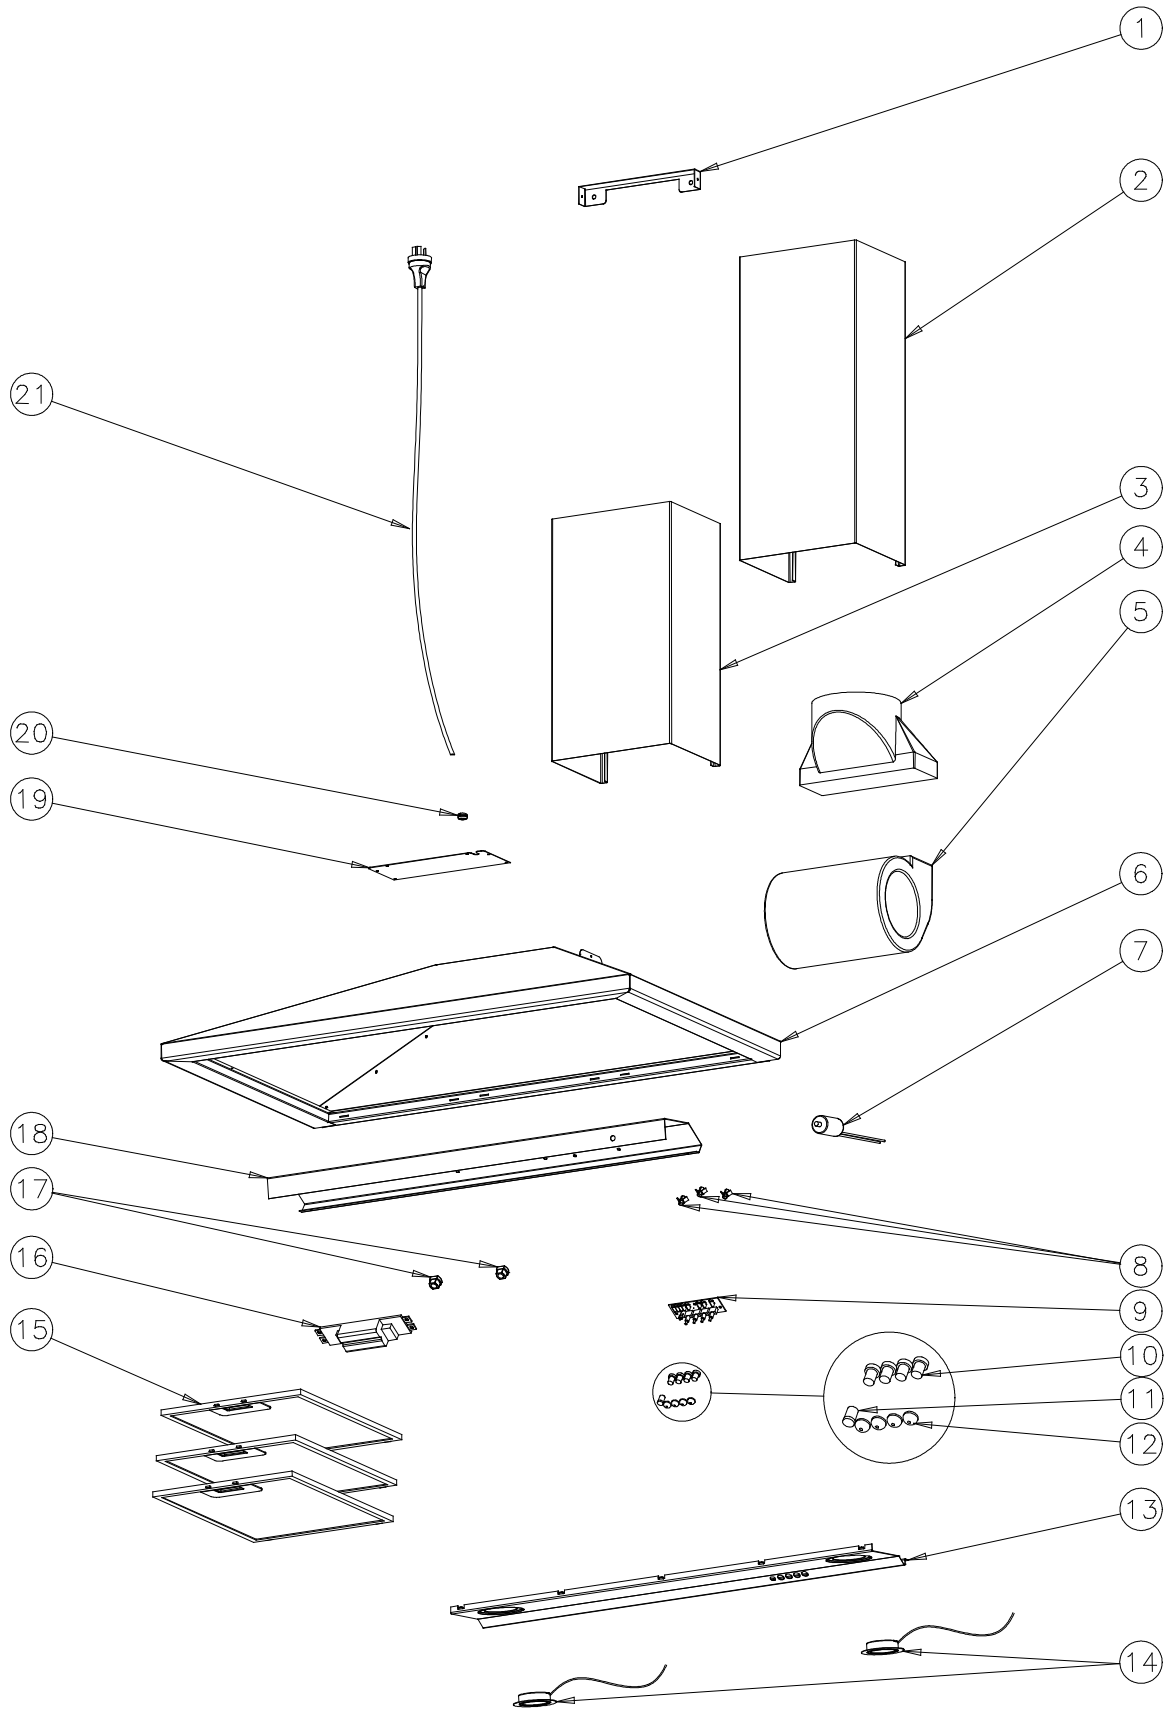

WAC9SS

CLASSIC

CANOPY RANGE HOOD
MODEL
WAC9SS

APPROVED
ISSUE: B
ECN 2802

Page 1 of 4

WAC9SS

WAC9SS

ITEM	DESCRIPTION	Part No WACW9SS
1	CHIMNEY BRACKET	104008
2	CANOPY CHIMNEY TOP S/S WAC	104256
3	CANOPY CHIMNEY BOTTOM S/S	104012
4	CANOPY ADAPTOR 150mm	104245
5	EBM MOTOR DE2E133-AM 83-88	104011
**6	ASSEMBLY HOOD	
7	CAPACITOR 3 μ F	104010
8	PCB SPACER 9.5mm LOCKING	102747
9	PCB SWITCH ASSEMBLY	104243
10	ADAPTOR FOR KNOB	104001
11	LENSE-NEON 3 SPEED 903R	101193
12	KNOB	104000
13	CONTROL PANEL S/S	104257
14	LIGHT HALOGEN (ASSEMBLY)	104081
14	BULB (ONLY)	104467
15	FILTER ALUMINUM 335 X 267	104163
*15	FILTER CHARCOAL 335 X 267	104165
16	ATCO MAGNETIC TRANSFORMER	104179
17	BUSH HEYCO SR6N-4 STRAIGHT	104044
18	ELECTRIC COVER PANEL WAC	104258
19	CANOPY TOP PANEL S/S	104016
20	RUBBER GROMMET R314/3 IMG030	102384
21	POWER CORD	103821