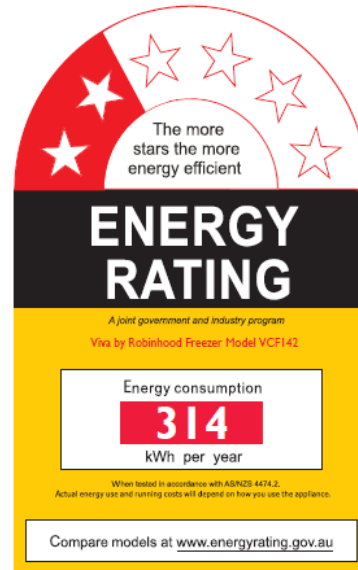

Description

Viva by Robinhood 142L Chest Freezer White
VCF142

Key Features

Gross/Storage Capacity
 142L

Energy Rating
 2 Stars

Temperature Control
 Mechanical control

Handle
 Recessed handle

Storage Basket
 Storage basket x1

Specifications

Climate Class	T
Protection Against Electric Shock	I
Rated Voltage/Frequency	220V-240V~/50Hz
Rated Current(A)	0.6A
Energy Efficiency Class	2 stars
Energy Consumption(kW·h/24h)	0.86kW·h/24h
Energy Consumption(kW·h/year)	314kW·h/year
Gross/ Storage Volume(L)	142L
Refrigerant,Amount	R600a,52g
Freezing Capacity(kg/24h)	6.5
NoisedB(A)	42dB(A)
Net Weight(kg)	26kg
Gross Weight(kg)	29kg
Product Dimensions(mm)(WxDxH)	730*523*850
Carton Dimensions(mm)(WxDxH)	770*545*870