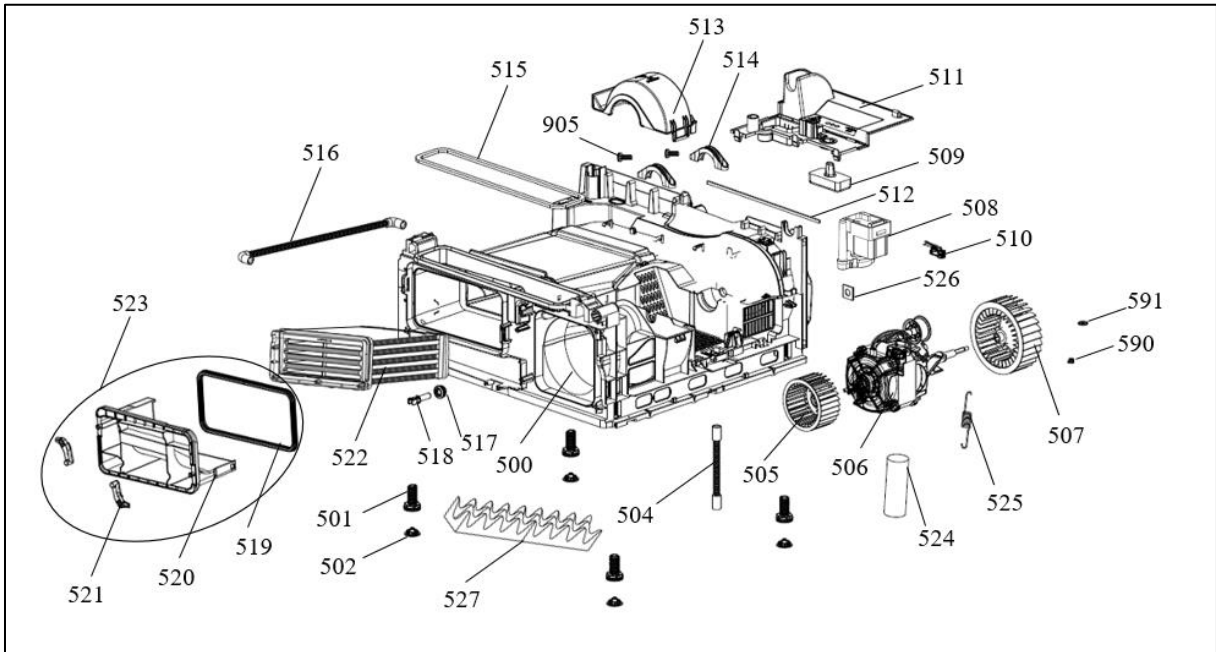

6. BASEMENT PLASTIC PARTS

6. BASEMENT PLASTIC PARTS

SEQ	PART NO	DESCRIPTION	QTY
500	V42232833	BASEMENT PLASTIC GR COND.	1
501	V42213007	ADJUSTABLE STANDING PLASTIC	4
502	V42163423	ADJUSTABLE STANDING RUBBER	4
504	V42174061	RETURN HOSE	1
505	V42161612	COOLING FAN	1
506	V32034494	MOTOR	1
507	V42161615	PROCESS FAN	1
590	V37018147	PROCESS AIR FAN NUT	1
591	V37031808	PROCESS AIR FAN WASHER	1
508	V32041889	PUMP	1
509	V42163389	FLOAT	1
510	V32040442	AQUA SWITCH	1
511	V42161601	PUMP HOUSING	1
512	V47014912	REAR PANEL ISOLATION FOAM	1
513	V42161602	COOLING FAN COVER	1
514	V42161597	MOTOR FIXING PLASTIC	1
905	V37035998	MOTOR FIXING SCREW, P,TSB,5X20	4
515	V47014911	AIR CHANNEL SEAL	1
516	V42163377	SIDE HOSE	1
517	V42164806	NTC RUBBER	1
518	V32031617	NTC	1
519	V42163402	CONDENSER DRAWER COVER GASKET	1
520	V42161592	CONDENSER DRAWER COVER	1
521	V42161593	CONDENSER DRAWER COVER LOCK PLASTIC	2
522	V37029179	CONDENSER BOX	1
523	V42174171	CONDENSER DRAWER COVER GR	1
524	V32031600	CAPACITOR (11uF)	1
525	V37034740	MOTOR SPRING	1
526	V47015083	MOTOR ISOLATION FELT	1
527	#N/A	SOUND ISOLATION FOAM	1