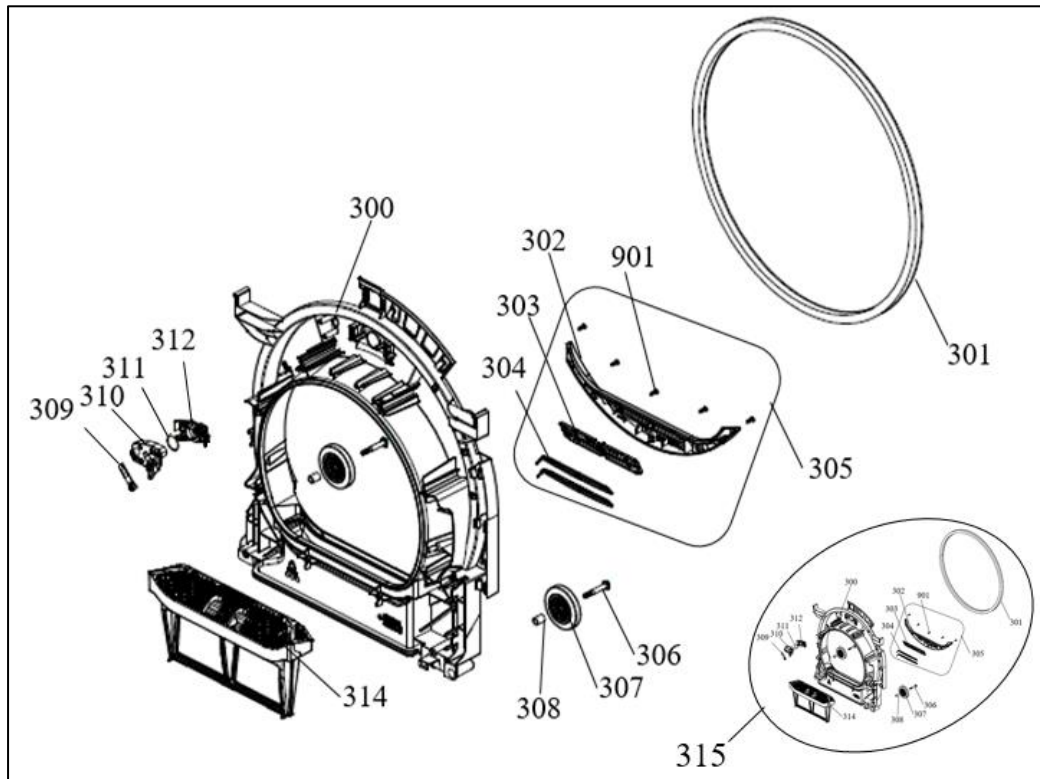

4. FRONT SHIELD PARTS

*303,304 can order with group code, pos no: 305

SEQ	PART NO	DESCRIPTION	QTY
300	V42228309	FRONT SHIELD	1
301	V47018694	FRONT ISOLATION FOAM	1
302	V42264309	HUMMIDITY SENSOR PLASTIC	1
*303	TBA	SENSOR HOLDER	1
*304	V37031303	SENSOR SHEET	2
305	TBA	HUMMIDITY SENSOR GROUP (302-303 -304 - 103)	1
306	V37038325	WHEEL SCREW	2
307	V42174099	BEARING WHEEL	2
308	V37033886	BEARING WHEEL BUSHING	2
309	V32026462	DRUMLIGHT CARD	1
310	V42161595	DRUMLIGHT CARD BOX	1
311	V42074676	DRUMLIGHT CARD GASKET	1
312	V42161596	DRUMLIGHT COVER	1
314	V42204991	FILTER	1
315	V42256576	FRONT SHIELD GROUP	1
901	V37016359	HUMIDITY SENSOR SCREW	5