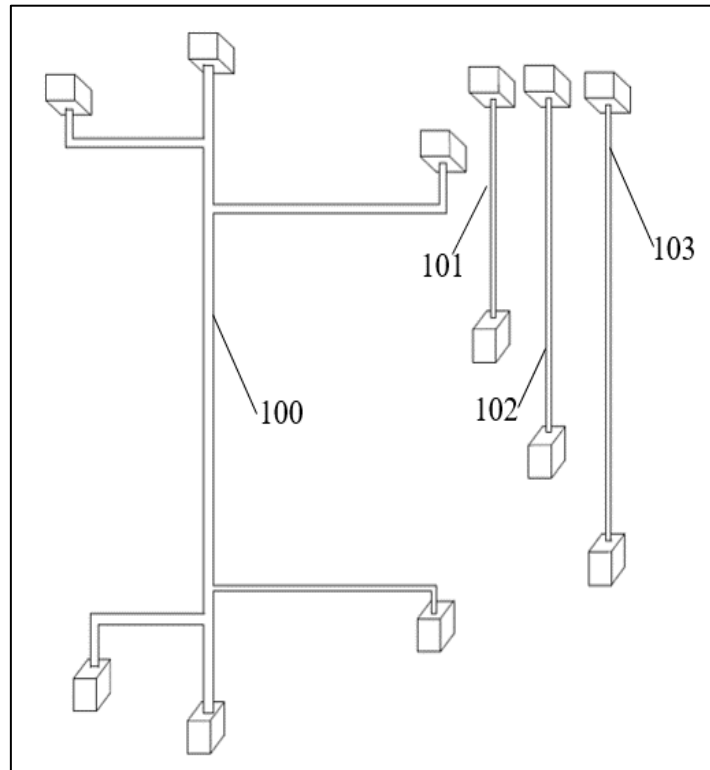

TDCDA70W EXPLODED VIEW & PARTS LIST

1. CONTROL PANEL PARTS

SEQ	PART NO	DESCRIPTION	QTY
1	V42283412	WATER TANK DRAWER COVER GR	1
2	V42283398	CONTROL PANEL	1
3	V47010353	CONTROL PANEL ISOLATION	1
4	V42207262	PCB BOX COVER	1
5	V22170419	UI CARD	1
6	V22306308	PCB BOARD GR	1
7	V42204716	PCB BOX	1
8	V32040252	UI CONNECTION CABLE	1
10	V42204715	1888 LIGHT GUIDE	1
11	V42207261	1888 FRONT COVER	1
12	V42236560	SELECTION BUTTONS LIGHT GUIDE	1
13	V42268962	SELECTION BUTTONS	1
16	V42207589	PROGRAM SELECTION KNOB COVER	1
17	V42219470	PROGRAM SELECTION KNOB BODY	1
18	V42187922	PROGRAM SELECTION KNOB INS. PART	1
19	V42204933	PROGRAM SELECTION SHAFT	1
20	V42271022	PROGRAM SELECTION KNOB	1
22	V42268961	SELECTION BUTTON GR	1
23	V42283397	CONTROL PANEL GR (1-2-20-22)	1
28	V42187938	SELECTION BUTTONS SHAFT	1

2. CABLE GROUP PARTS

SEQ	PART NO	DESCRIPTION	QTY
100	V32040350	CABLE TREE	1
101	V32040351	DRUMLIGHT CABLE	1
102	V32040251	DOOR LATCH CABLE	1
103	V32040250	HUMMIDITY SENSOR CABLE	1
104	V32040349	CABLE GR (100-618)	1

8. DRUM PARTS

SEQ	PART NO	DESCRIPTION	QTY
700	V22033088	DRUM GR (700-702-703-904)	1
701	V42232588	BELT	1
702	V42163410	PLASTIC LIFTER 1	1
703	V42164322	PLASTIC LIFTER 2	1
904	V37030040	5 X 20 PLASTIC SCREW	6