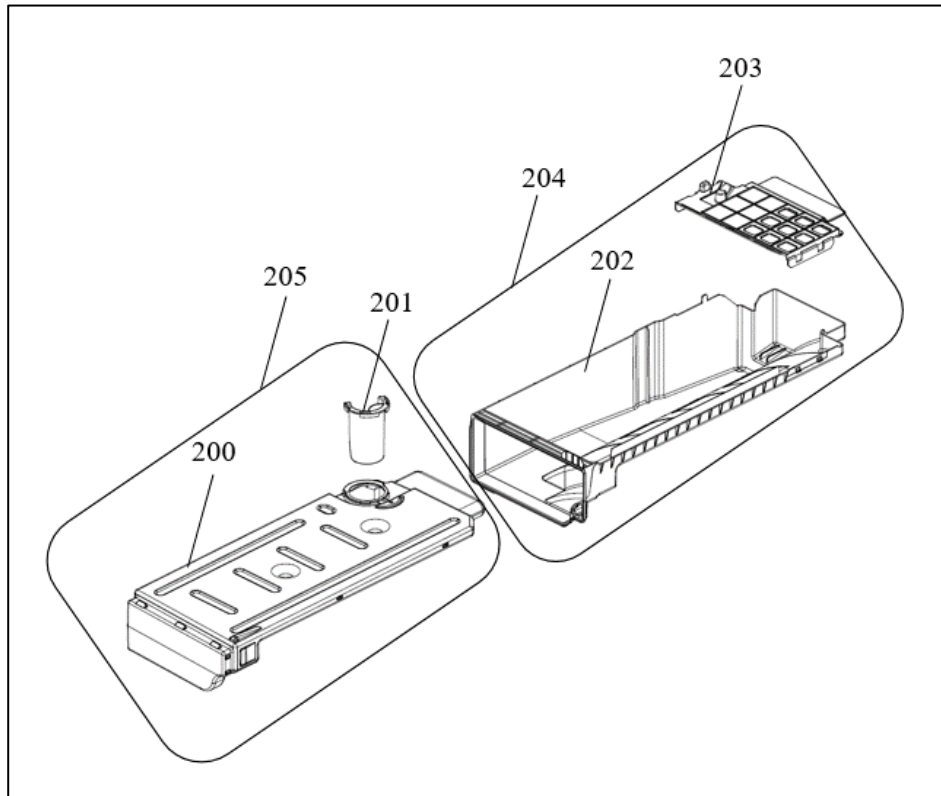

3. WATER TANK PARTS

SEQ	PART NO	DESCRIPTION	QTY
200	V42204500	WATER TANK	1
201	V42161587	TANK DRAIN COVER	1
202	V42204664	WATER TANK HOUSING	1
203	V42230074	WATER TANK HOUSING COVER	1
204	V42217386	WATER TANK HOUSING GR	1
205	V42217387	WATER TANK GR	1