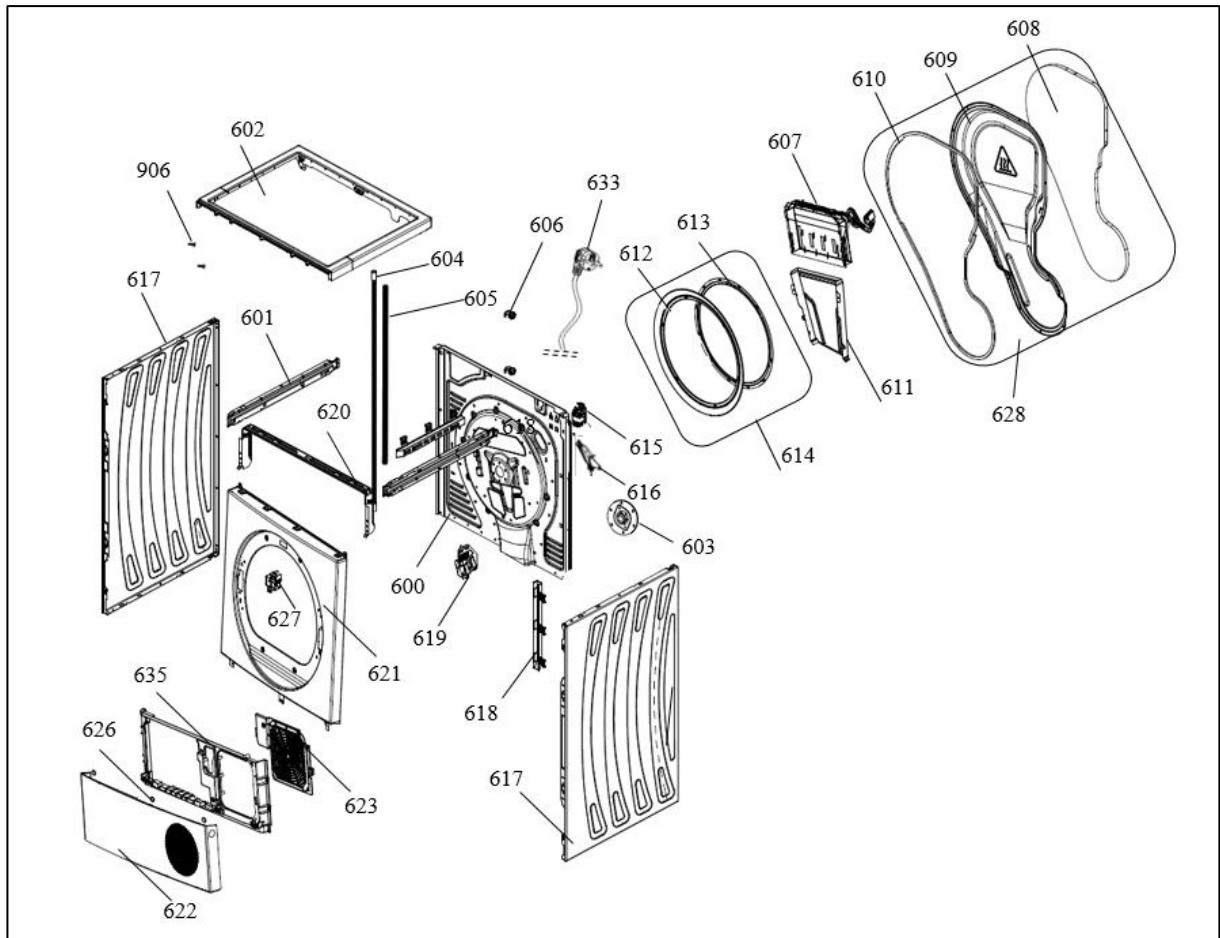

7. BODY PARTS

*609 can order with group code, pos no: 628

7. BODY PARTS

SEQ	PART NO	DESCRIPTION	QTY
600	V37031304	REAR PANEL	1
601	V37031307	SIDE BRACKET	2
602	V42233129	UPPER TRAY	1
906	V37015098	UPPER TRAY SCREW, S, TTB,4.8x9.5,C,ST,A3B	2
603	V37030263	REAR BEARING GR	1
604	V42213769	WATER TANK HOSE	1
605	V42163376	WATER TANK RETURN HOSE	1
606	V42161591	HOSE HOLDER PLASTIC	2
607	V32041735	HEATER	1
608	V47020931	REAR COVER OUTER ISOLATION	1
609	#N/A	REAR COVER PLASTIC - order 628	1
610	V47018087	REAR COVER INNER SEAL	1
611	#N/A	AIR GUIDE BRACKET	1
612	V42174190	REAR ISOLATION (SEAL&FELT)	1
613	V37049932	REAR ISOLATION SHEET	1
615	V32033812	EMI FILTER	1
616	V42183097	HEATER CABLE GUIDE PLASTIC	1
617	V22169945	SIDE PANEL	2
618	V42161557	CABLE HOLDER PLASTIC	1
620	V37034110	TOP BRACKET	1
621	V22131366	FRONT PANEL	1
622	V42222155	PLINTH	1
623	V42226245	PLINTH FAN COVER	1
635	V42226243	PLINTH INNER BODY	1
626	V47014895	PLINTH MAGNET	1
627	V32035780	DOOR LATCH	1
628	V22253457	REAR COVER GR (608-609-610)	1
629	V22033135	REAR PANEL GR (600-614-603-615-606)	1
630	V22131461	FRONT PANEL GR (621-627)	1
633	V32037353	SUPPLY CORD	1