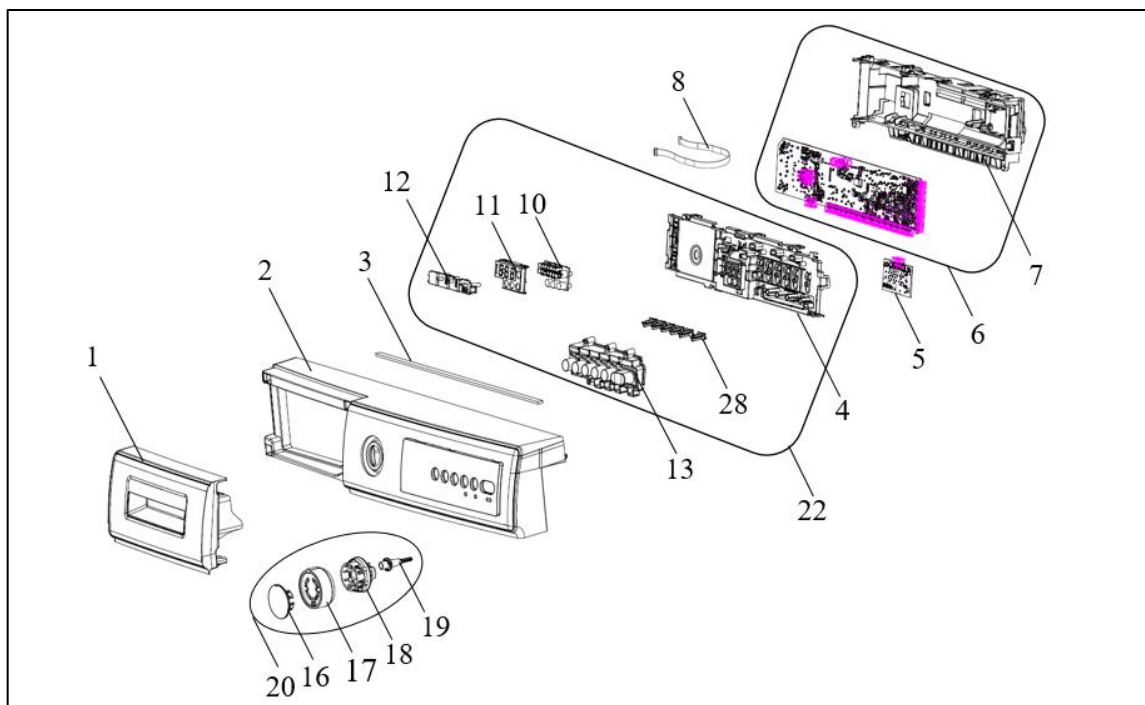

TDCDA70W EXPLODED VIEW & PARTS LIST

1. CONTROL PANEL PARTS

SEQ	PART NO	DESCRIPTION	QTY
1	V42283412	WATER TANK DRAWER COVER GR	1
2	V42283398	CONTROL PANEL	1
3	V47010353	CONTROL PANEL ISOLATION	1
4	V42207262	PCB BOX COVER	1
5	V22170419	UI CARD	1
6	V22306308	PCB BOARD GR	1
7	V42204716	PCB BOX	1
8	V32040252	UI CONNECTION CABLE	1
10	V42204715	1888 LIGHT GUIDE	1
11	V42207261	1888 FRONT COVER	1
12	V42236560	SELECTION BUTTONS LIGHT GUIDE	1
13	V42268962	SELECTION BUTTONS	1
16	V42207589	PROGRAM SELECTION KNOB COVER	1
17	V42219470	PROGRAM SELECTION KNOB BODY	1
18	V42187922	PROGRAM SELECTION KNOB INS. PART	1
19	V42204933	PROGRAM SELECTION SHAFT	1
20	V42271022	PROGRAM SELECTION KNOB	1
22	V42268961	SELECTION BUTTON GR	1
23	V42283397	CONTROL PANEL GR (1-2-20-22)	1
28	V42187938	SELECTION BUTTONS SHAFT	1

2. CABLE GROUP PARTS

SEQ	PART NO	DESCRIPTION	QTY
100	V32040350	CABLE TREE	1
101	V32040351	DRUMLIGHT CABLE	1
102	V32040251	DOOR LATCH CABLE	1
103	V32040250	HUMMIDITY SENSOR CABLE	1
104	V32040349	CABLE GR (100-618)	1

4. FRONT SHIELD PARTS

*303,304 can order with group code, pos no: 305

SEQ	PART NO	DESCRIPTION	QTY
300	V42228309	FRONT SHIELD	1
301	V47018694	FRONT ISOLATION FOAM	1
302	V42264309	HUMMIDITY SENSOR PLASTIC	1
*303	TBA	SENSOR HOLDER	1
*304	V37031303	SENSOR SHEET	2
305	TBA	HUMMIDITY SENSOR GROUP (302-303 -304 - 103)	1
306	V37038325	WHEEL SCREW	2
307	V42174099	BEARING WHEEL	2
308	V37033886	BEARING WHEEL BUSHING	2
309	V32026462	DRUMLIGHT CARD	1
310	V42161595	DRUMLIGHT CARD BOX	1
311	V42074676	DRUMLIGHT CARD GASKET	1
312	V42161596	DRUMLIGHT COVER	1
314	V42204991	FILTER	1
315	V42256576	FRONT SHIELD GROUP	1
901	V37016359	HUMIDITY SENSOR SCREW	5