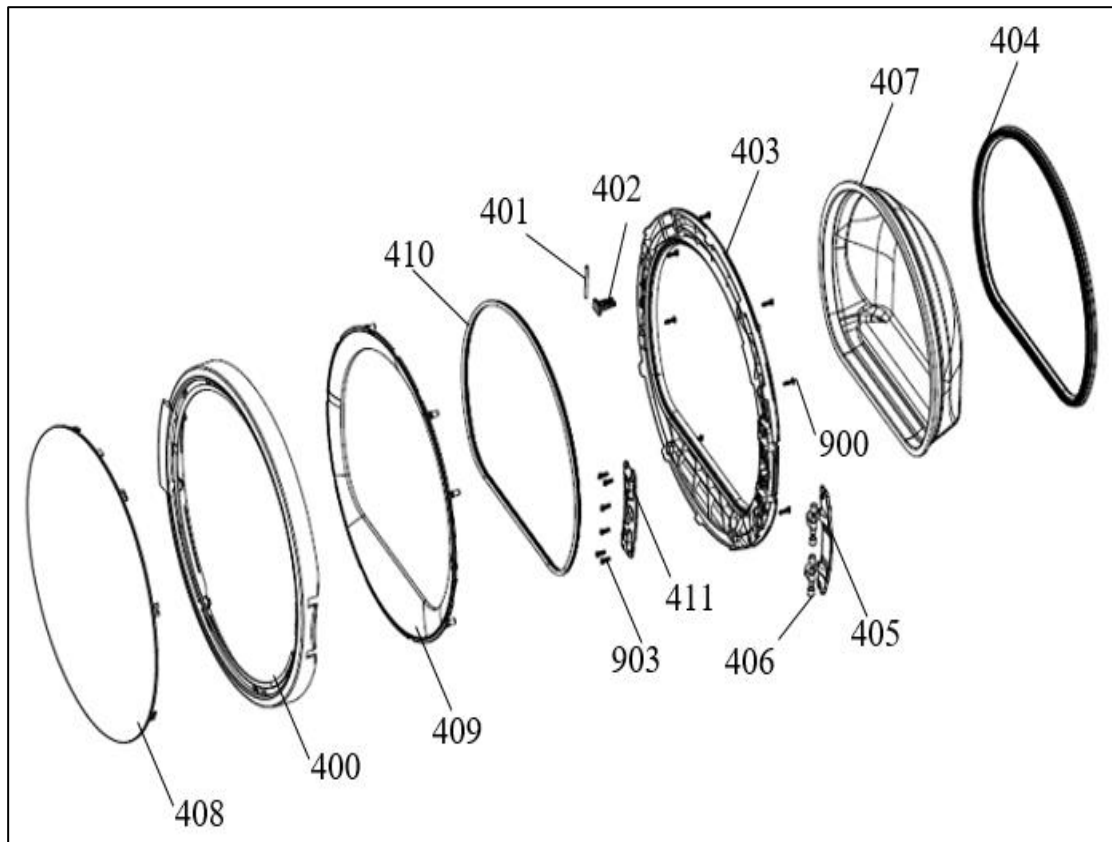

TDCDA70W EXPLODED VIEW & PARTS LIST

1. CONTROL PANEL PARTS

SEQ	PART NO	DESCRIPTION	QTY
1	V42283412	WATER TANK DRAWER COVER GR	1
2	V42283398	CONTROL PANEL	1
3	V47010353	CONTROL PANEL ISOLATION	1
4	V42207262	PCB BOX COVER	1
5	V22170419	UI CARD	1
6	V22306308	PCB BOARD GR	1
7	V42204716	PCB BOX	1
8	V32040252	UI CONNECTION CABLE	1
10	V42204715	1888 LIGHT GUIDE	1
11	V42207261	1888 FRONT COVER	1
12	V42236560	SELECTION BUTTONS LIGHT GUIDE	1
13	V42268962	SELECTION BUTTONS	1
16	V42207589	PROGRAM SELECTION KNOB COVER	1
17	V42219470	PROGRAM SELECTION KNOB BODY	1
18	V42187922	PROGRAM SELECTION KNOB INS. PART	1
19	V42204933	PROGRAM SELECTION SHAFT	1
20	V42271022	PROGRAM SELECTION KNOB	1
22	V42268961	SELECTION BUTTON GR	1
23	V42283397	CONTROL PANEL GR (1-2-20-22)	1
28	V42187938	SELECTION BUTTONS SHAFT	1

2. CABLE GROUP PARTS

SEQ	PART NO	DESCRIPTION	QTY
100	V32040350	CABLE TREE	1
101	V32040351	DRUMLIGHT CABLE	1
102	V32040251	DOOR LATCH CABLE	1
103	V32040250	HUMMIDITY SENSOR CABLE	1
104	V32040349	CABLE GR (100-618)	1

5. DOOR PARTS

SEQ	PART NO	DESCRIPTION	QTY
400	V42271007	DOOR OUTER PLASTIC	1
401	V35007434	HINGE PIN	1
402	V42214623	DOOR HOOK	1
403	V42212828	INNER DOOR PLASTIC	1
404	V42193430	DOOR GASKET	1
405	V37035502	DOOR HINGE	1
406	V42023907	DOOR HINGE BUSHING	4
407	V47018814	DOOR GLASS	1
408	#N/A	ORDER REF #412	1
409	V42232371	OUTER PLASTIC INNER FRAME	1
410	V42205969	DOOR GLASS ISOLATION GASKET	1
411	V37038850	DOOR HINGE SHEET METAL	1
412	V42271005	COMPLETE DOOR GROUP	1
900	V35008715	3.5 X 16 PLASTIC SCREW	11
903	V37016360	4 X 12 PLASTIC SCREW	6

8. DRUM PARTS

SEQ	PART NO	DESCRIPTION	QTY
700	V22033088	DRUM GR (700-702-703-904)	1
701	V42232588	BELT	1
702	V42163410	PLASTIC LIFTER 1	1
703	V42164322	PLASTIC LIFTER 2	1
904	V37030040	5 X 20 PLASTIC SCREW	6