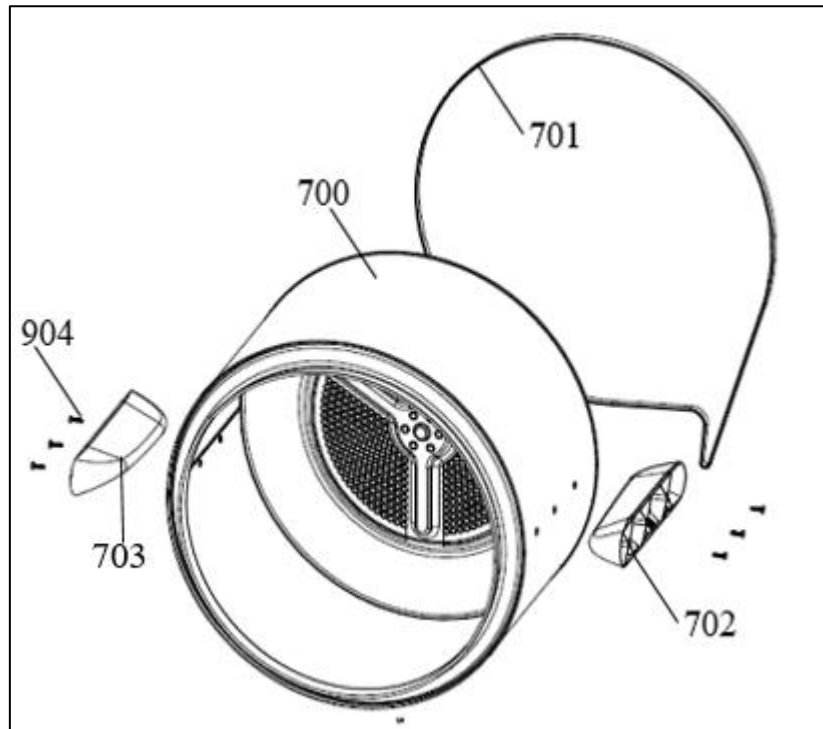

8. DRUM PARTS

SEQ	PART NO	DESCRIPTION	QTY
700	V22033088	DRUM GR (700-702-703-904)	1
701	V42232588	BELT	1
702	V42163410	PLASTIC LIFTER 1	1
703	V42164322	PLASTIC LIFTER 2	1
904	V37030040	5 X 20 PLASTIC SCREW	6