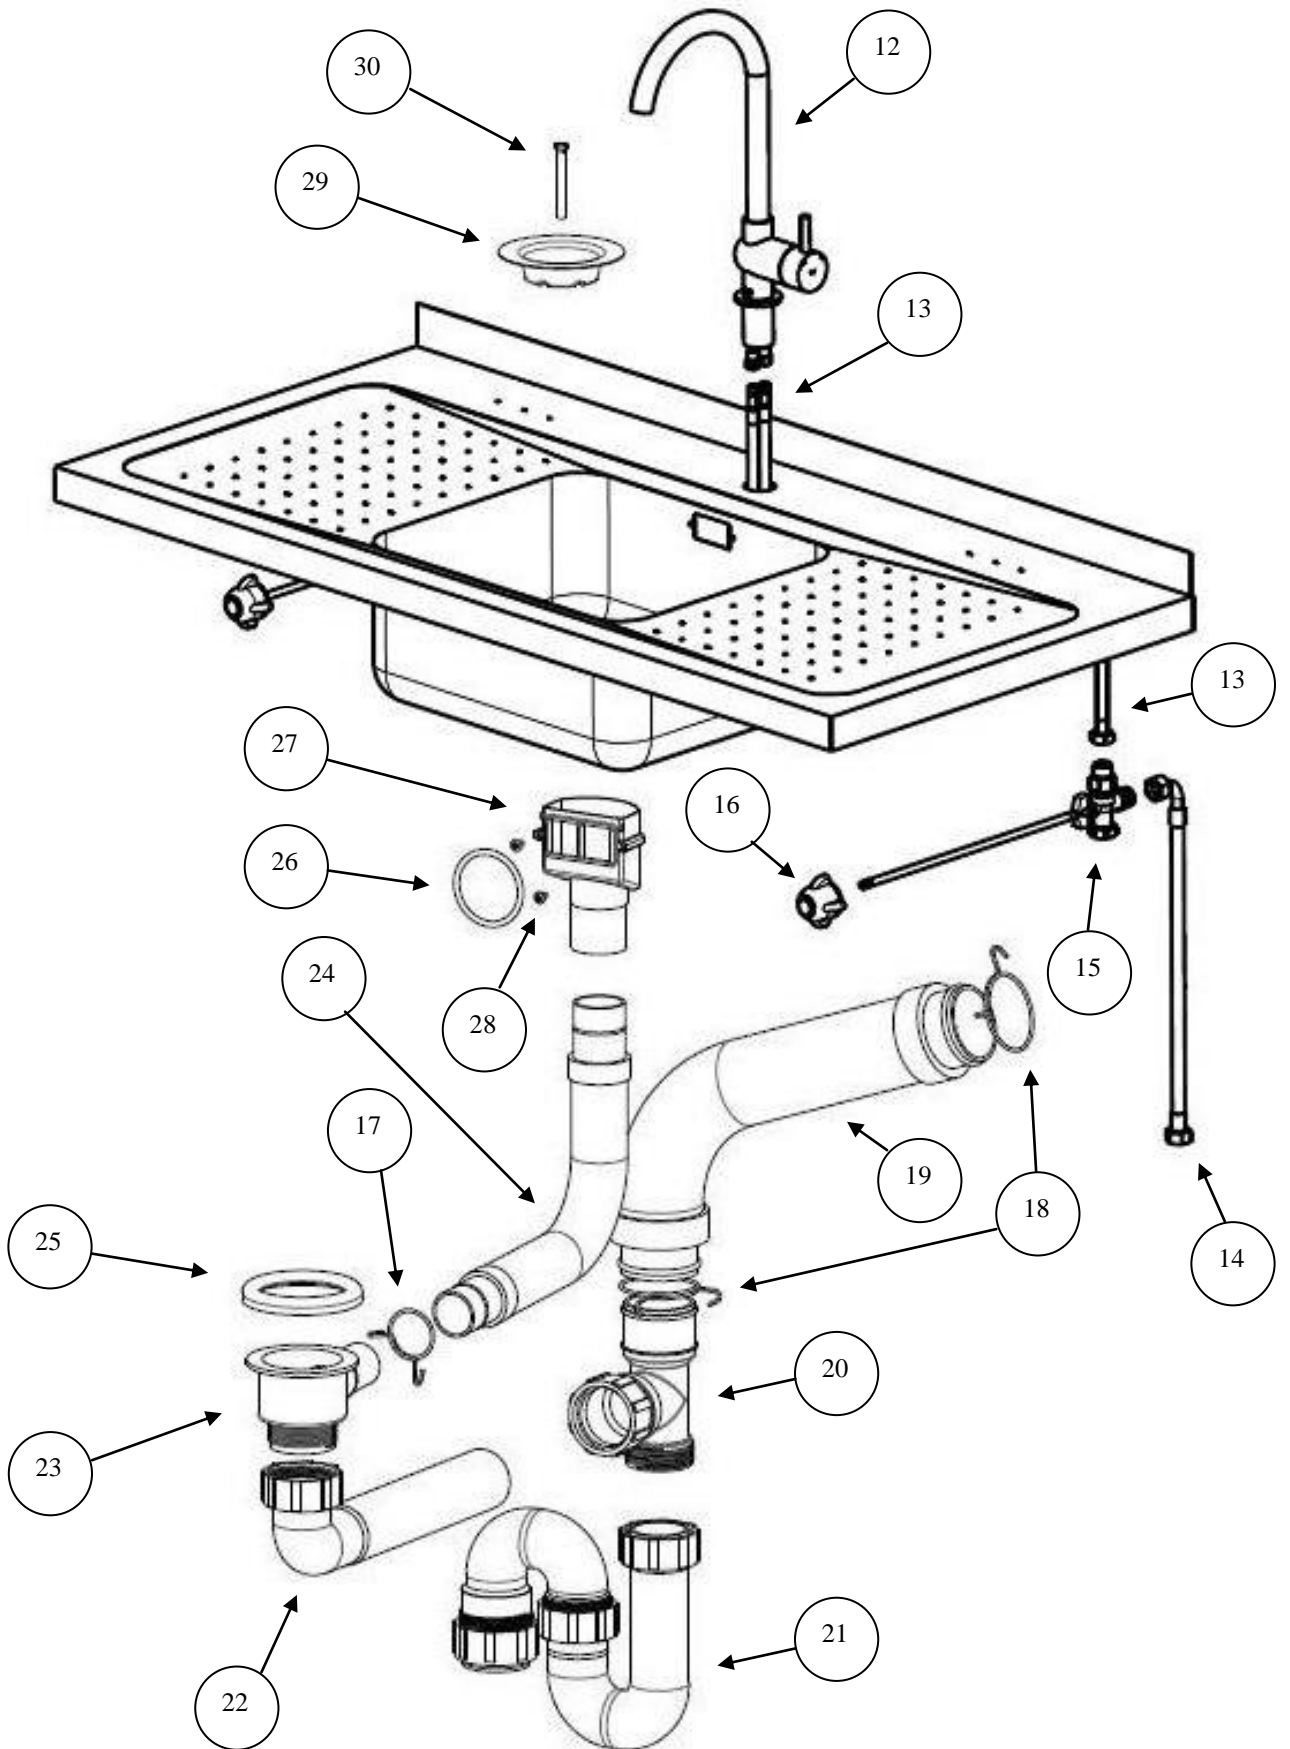

## Exploded Cabinet Assembly

Item	Description	Part number
		<b>ST9001W</b>
<b>1</b>	Installation kit including waste plug (not shown)	752044
<b>2</b>	Washing machine waste inlet	752201
<b>3</b>	Screw 6 x 1/4" (1 off)	999054
<b>4</b>	Waste inlet blanking cover	752202
<b>5</b>	Adjustable foot M8 x 25, including locking nut	750920

# Exploded Tub Assembly

		Part number
Item	Description	ST9001W
12	Single lever gooseneck tap	751140
13	Hose flexi tap 1/2" nut 600mm ST90W	751166
14	Hose flexi 90 deg 1/2" nut 750mm	752098
15	Valve ball 3 way assembly (1 off) Hot	752235HT
N/S	Valve ball 3 way assembly (1 off) Cold	752235CD
16	Knob - red	750909RD
	Knob - blue	750909BU
17	Overflow hose clip	752229
18	Washing machine waste hose clip (1 off)	752228
19	Washing machine waste hose -660mm	752232
20	Waste T piece	752203
21	U bend complete	752236
22	Waste elbow	752204
23	Waste body	752205
24	Overflow hose 240mm	752231
25	Waste seal	752209
26	Overflow O ring	752220
27	Overflow body	752219
28	Overflow screw (1 off)	999074
29	Waste grill	752214SS
30	Waste grill screw	752230
N/S	Washing machine hose 1200mm (not shown)	751144

## Exploded Tap Assembly

Item	Description	Part number
		<b>ST9001W</b>
1	Tap complete including hoses and fittings	751140
2	Ceramic disc cartridge	751140C
3	Aerator O ring	Part not available
4	Aerator cartridge	Part not available
5	Aerator screw end	Part not available
6	Tap Seal Washer	751140OR
7	Flexible hose hot (red)	751140HT
8	Flexible hose cold (blue)	751140CD
9	Optional 65mm extension pole handle	751140XT