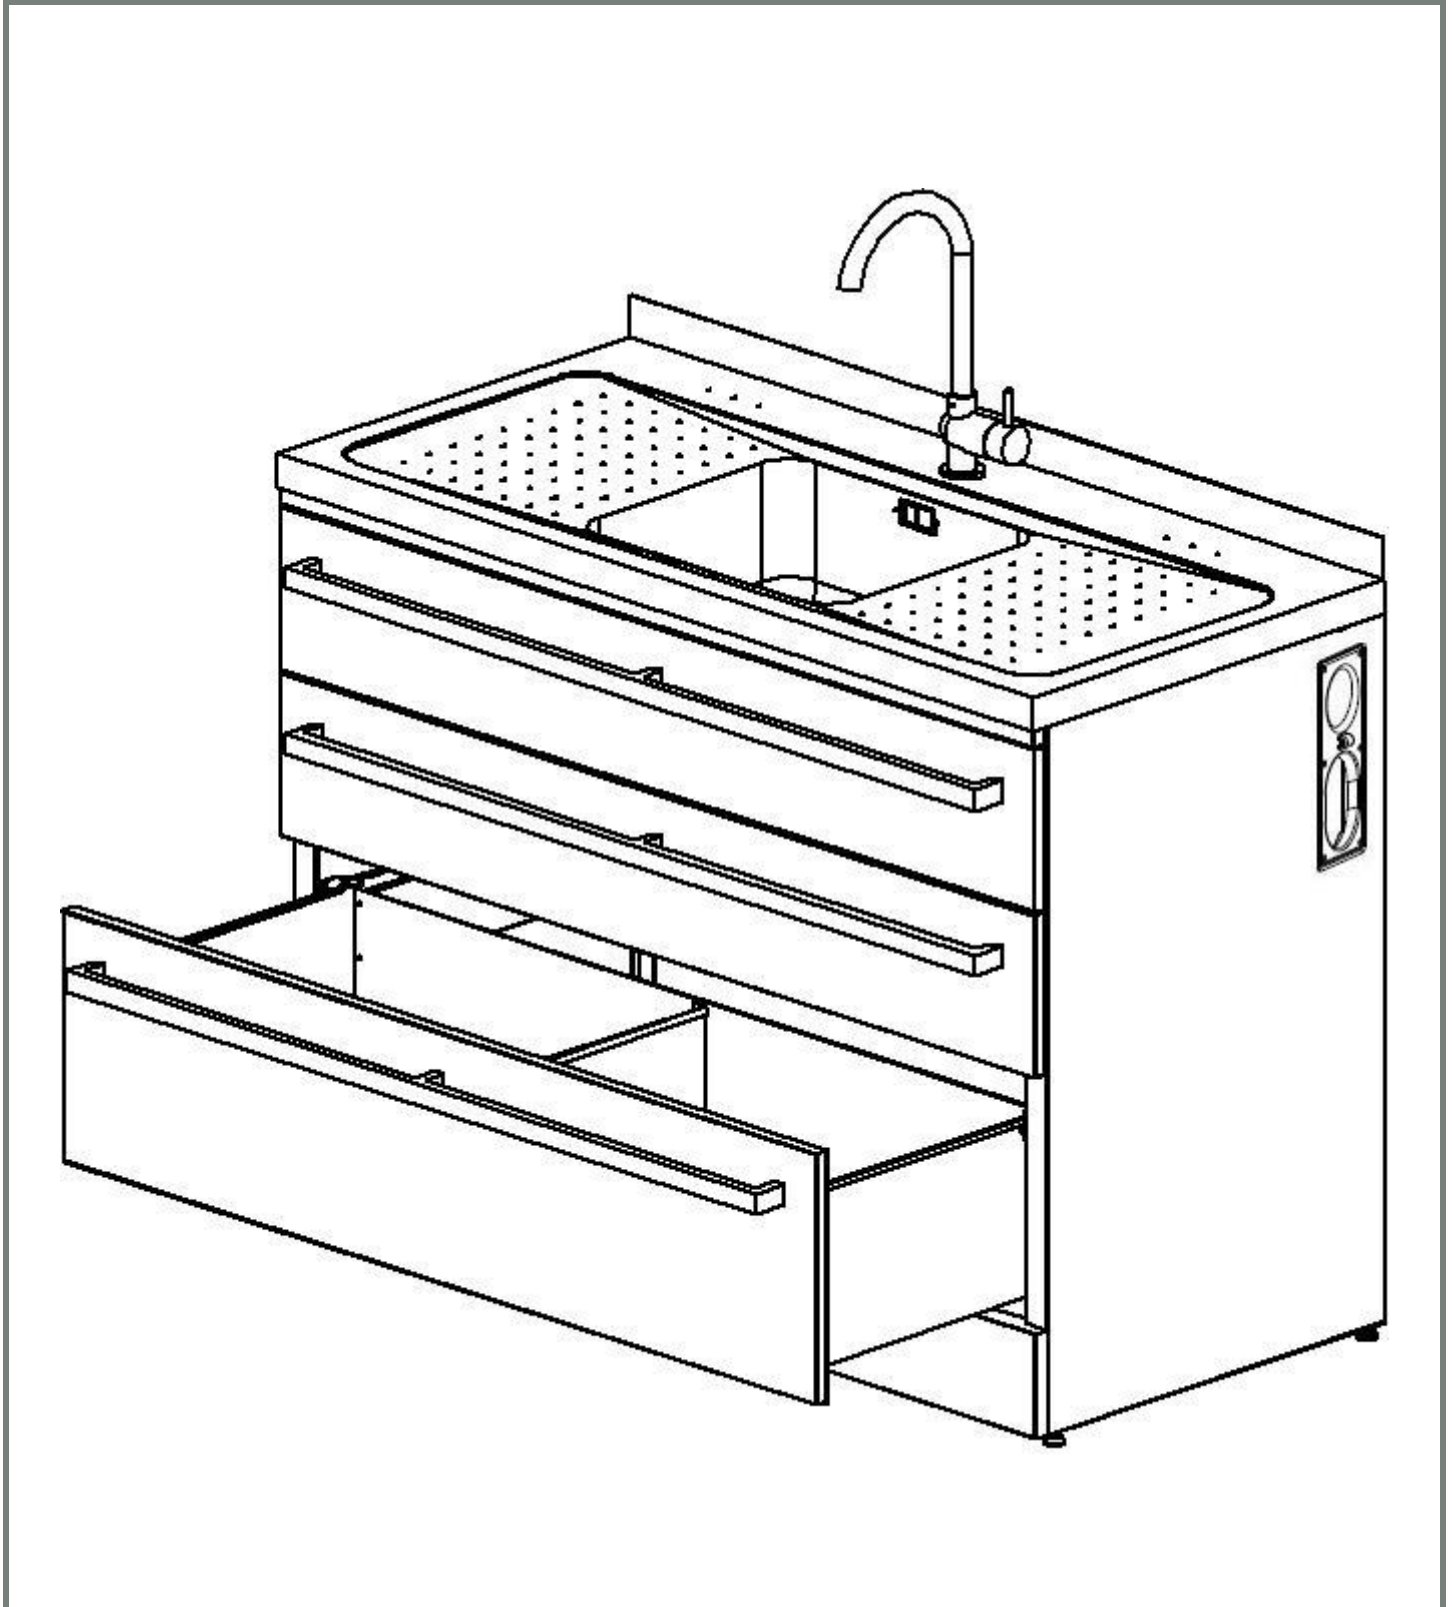

Description: **ROBINHOOD SUPERTUB WORKSTATION**  
Model Number: **ST9001W**

## Exploded Cabinet Assembly

Item	Description	Part number
		<b>ST9001W</b>
<b>1</b>	Installation kit including waste plug (not shown)	752044
<b>2</b>	Washing machine waste inlet	752201
<b>3</b>	Screw 6 x 1/4" (1 off)	999054
<b>4</b>	Waste inlet blanking cover	752202
<b>5</b>	Adjustable foot M8 x 25, including locking nut	750920

## Exploded Drawer Assembly

		Part number
Item	Description	ST9001W
5	Top drawer assembly (including rail and runner x 2)	751122
6	Handle kit complete including screws and washers (1 off)	751113
7	Top drawer rail and runner (included in kit 751122)	Part of kit
8	Middle drawer assembly (including rail and runner)	751114
9	Middle drawer rail and runner (included in kit 751114)	Part of kit
10	Bottom drawer assembly (including rail and runner)	751105
11	Bottom drawer rail and runner (included in kit 751105)	Part of kit

## Exploded Tap Assembly

Item	Description	Part number
		<b>ST9001W</b>
1	Tap complete including hoses and fittings	751140
2	Ceramic disc cartridge	751140C
3	Aerator O ring	Part not available
4	Aerator cartridge	Part not available
5	Aerator screw end	Part not available
6	Tap Seal Washer	751140OR
7	Flexible hose hot (red)	751140HT
8	Flexible hose cold (blue)	751140CD
9	Optional 65mm extension pole handle	751140XT