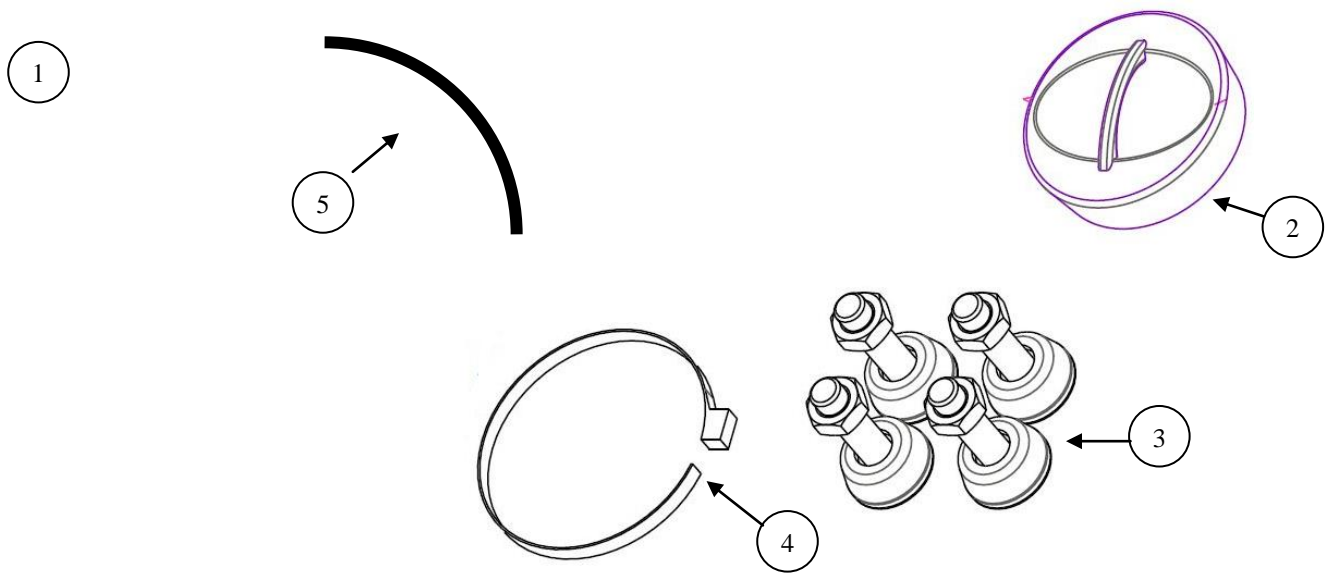

Installation Kit

		Part number
1	Item	ST9001W
	Description	
1	Installation kit complete (as shown above)	752044
2	Plug	750636
3	Adjustable foot assembly (1 off)	750920
4	Cable tie	Available from Hardware Stores
5	Extrusion Black Rubber S/Tub 250mm	750929