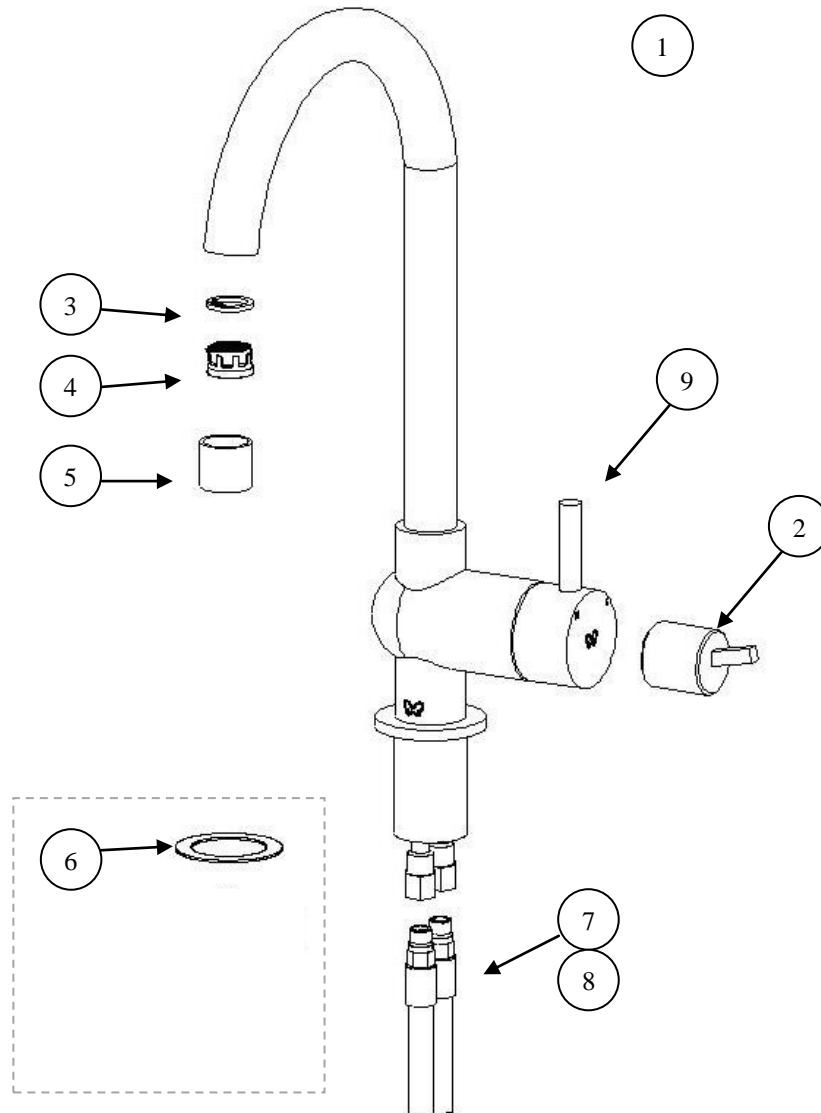

## Exploded Cabinet Assembly

Item	Description	Part number
		<b>ST9001W</b>
<b>1</b>	Installation kit including waste plug (not shown)	752044
<b>2</b>	Washing machine waste inlet	752201
<b>3</b>	Screw 6 x 1/4" (1 off)	999054
<b>4</b>	Waste inlet blanking cover	752202
<b>5</b>	Adjustable foot M8 x 25, including locking nut	750920

# Exploded Tub Assembly

		Part number
Item	Description	ST9001W
12	Single lever gooseneck tap	751140
13	Hose flexi tap 1/2" nut 600mm ST90W	751166
14	Hose flexi 90 deg 1/2" nut 750mm	752098
15	Valve ball 3 way assembly (1 off) Hot	752235HT
N/S	Valve ball 3 way assembly (1 off) Cold	752235CD
16	Knob - red	750909RD
	Knob - blue	750909BU
17	Overflow hose clip	752229
18	Washing machine waste hose clip (1 off)	752228
19	Washing machine waste hose -660mm	752232
20	Waste T piece	752203
21	U bend complete	752236
22	Waste elbow	752204
23	Waste body	752205
24	Overflow hose 240mm	752231
25	Waste seal	752209
26	Overflow O ring	752220
27	Overflow body	752219
28	Overflow screw (1 off)	999074
29	Waste grill	752214SS
30	Waste grill screw	752230
N/S	Washing machine hose 1200mm (not shown)	751144

## Exploded Tap Assembly

Item	Description	Part number
		<b>ST9001W</b>
1	Tap complete including hoses and fittings	751140
2	Ceramic disc cartridge	751140C
3	Aerator O ring	Part not available
4	Aerator cartridge	Part not available
5	Aerator screw end	Part not available
6	Tap Seal Washer	751140OR
7	Flexible hose hot (red)	751140HT
8	Flexible hose cold (blue)	751140CD
9	Optional 65mm extension pole handle	751140XT