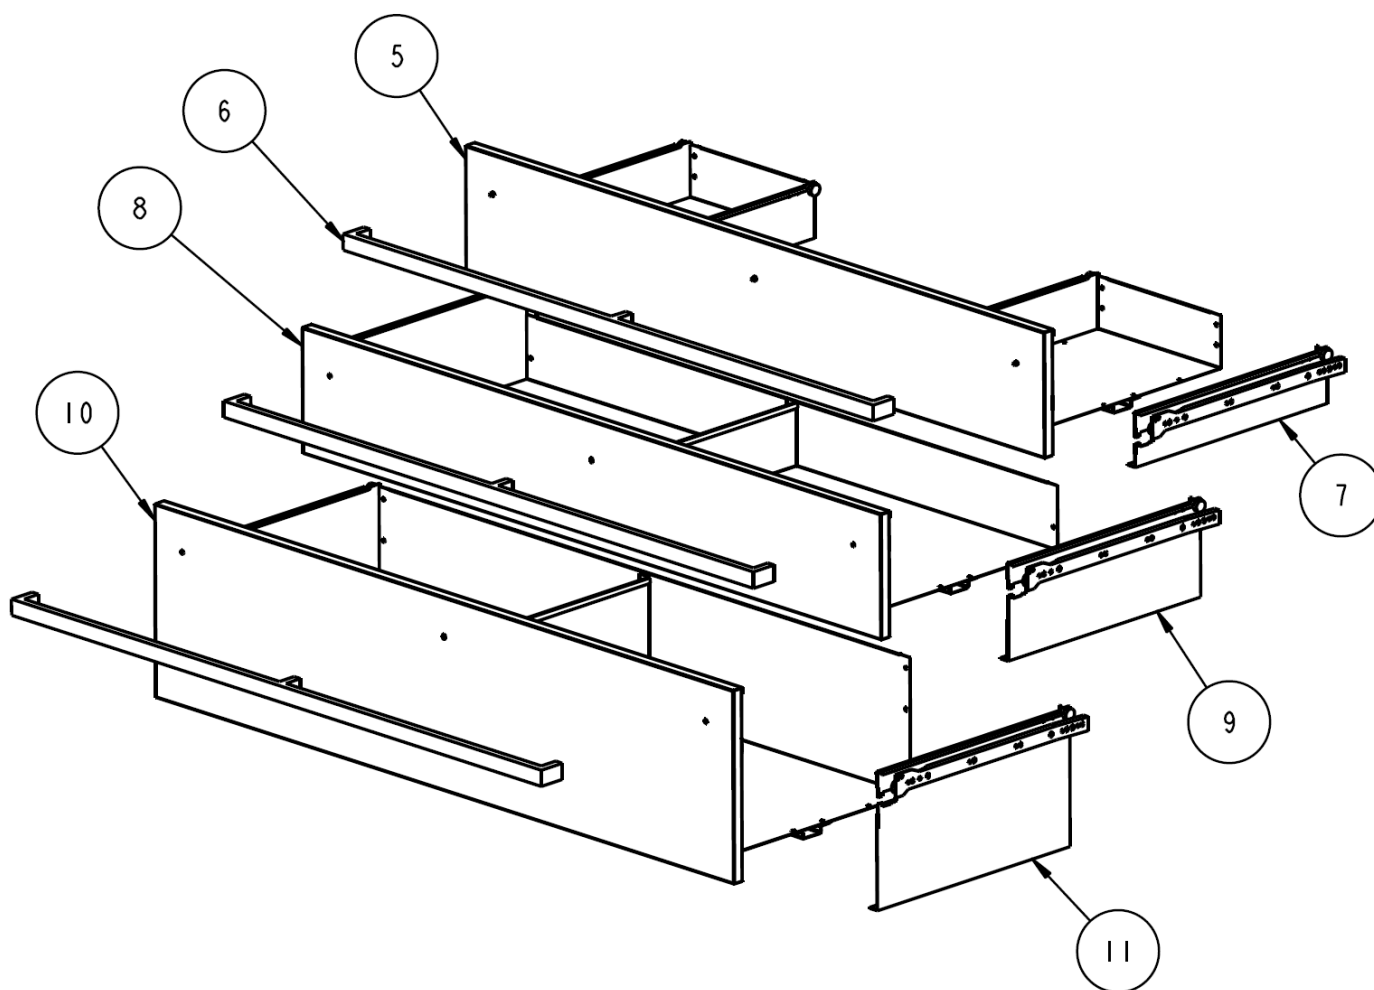

## Exploded Cabinet Assembly

Item	Description	Part number
		<b>ST9001W</b>
<b>1</b>	Installation kit including waste plug (not shown)	752044
<b>2</b>	Washing machine waste inlet	752201
<b>3</b>	Screw 6 x 1/4" (1 off)	999054
<b>4</b>	Waste inlet blanking cover	752202
<b>5</b>	Adjustable foot M8 x 25, including locking nut	750920

## Exploded Drawer Assembly

		Part number
Item	Description	ST9001W
5	Top drawer assembly (including rail and runner x 2)	751122
6	Handle kit complete including screws and washers (1 off)	751113
7	Top drawer rail and runner (included in kit 751122)	Part of kit
8	Middle drawer assembly (including rail and runner)	751114
9	Middle drawer rail and runner (included in kit 751114)	Part of kit
10	Bottom drawer assembly (including rail and runner)	751105
11	Bottom drawer rail and runner (included in kit 751105)	Part of kit

## Exploded Tap Assembly

Item	Description	Part number
		<b>ST9001W</b>
1	Tap complete including hoses and fittings	751140
2	Ceramic disc cartridge	751140C
3	Aerator O ring	Part not available
4	Aerator cartridge	Part not available
5	Aerator screw end	Part not available
6	Tap Seal Washer	751140OR
7	Flexible hose hot (red)	751140HT
8	Flexible hose cold (blue)	751140CD
9	Optional 65mm extension pole handle	751140XT