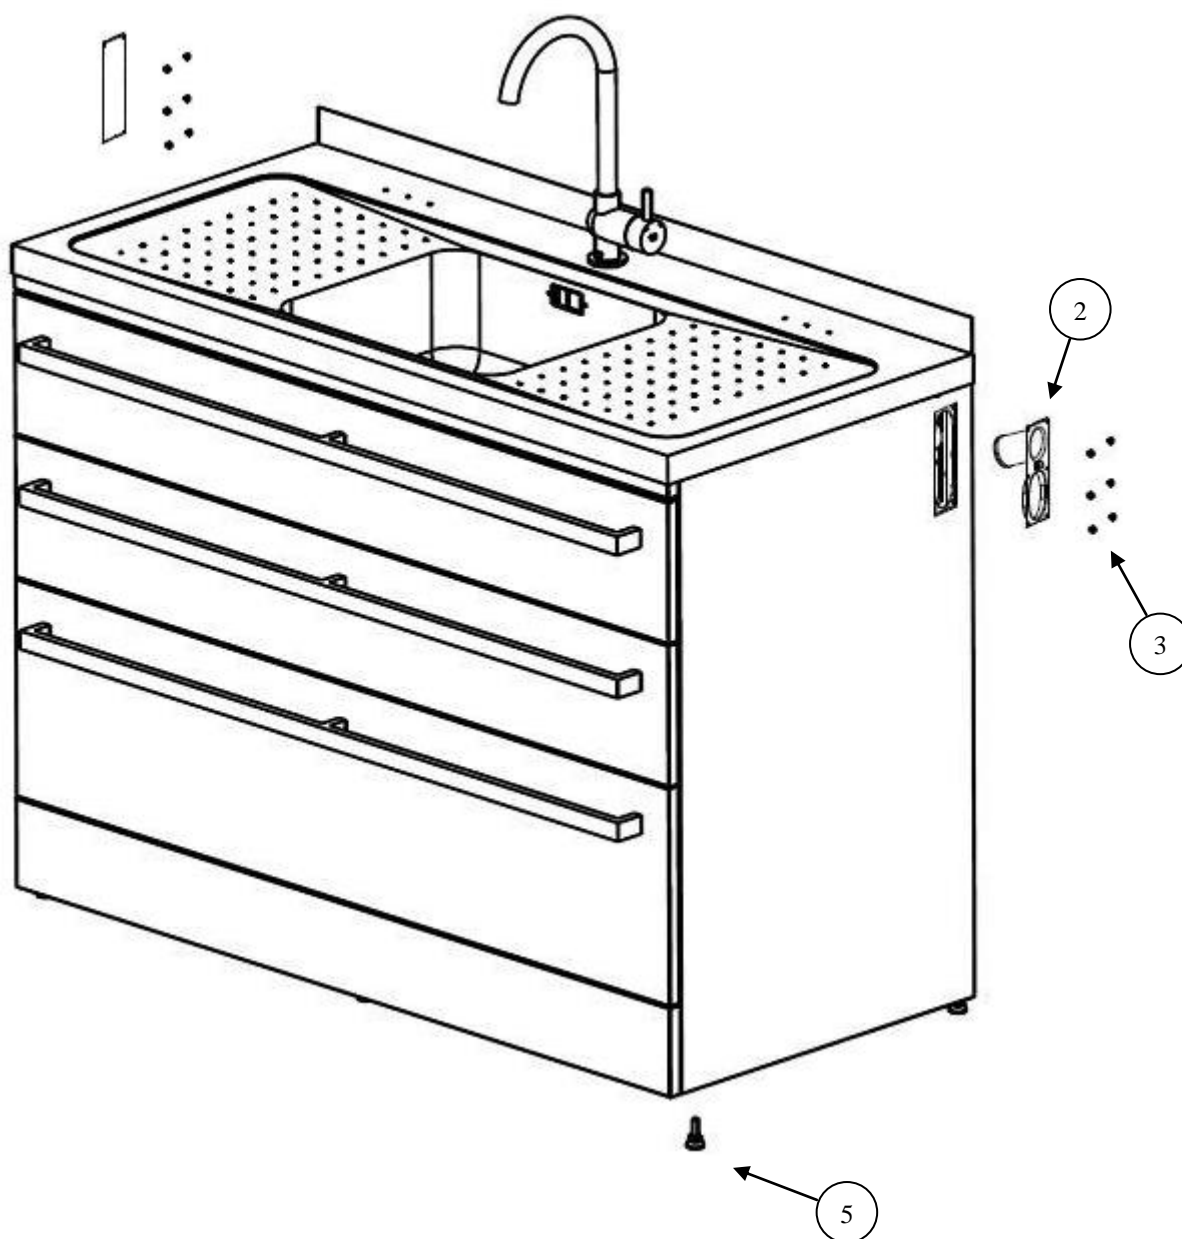

## Exploded Cabinet Assembly

Item	Description	Part number
		<b>ST9001W</b>
<b>1</b>	Installation kit including waste plug (not shown)	752044
<b>2</b>	Washing machine waste inlet	752201
<b>3</b>	Screw 6 x 1/4" (1 off)	999054
<b>4</b>	Waste inlet blanking cover	752202
<b>5</b>	Adjustable foot M8 x 25, including locking nut	750920

## Exploded Drawer Assembly

		Part number
Item	Description	ST9001W
5	Top drawer assembly (including rail and runner x 2)	751122
6	Handle kit complete including screws and washers (1 off)	751113
7	Top drawer rail and runner (included in kit 751122)	Part of kit
8	Middle drawer assembly (including rail and runner)	751114
9	Middle drawer rail and runner (included in kit 751114)	Part of kit
10	Bottom drawer assembly (including rail and runner)	751105
11	Bottom drawer rail and runner (included in kit 751105)	Part of kit

## Exploded Tap Assembly

Item	Description	Part number
		<b>ST9001W</b>
1	Tap complete including hoses and fittings	751140
2	Ceramic disc cartridge	751140C
3	Aerator O ring	Part not available
4	Aerator cartridge	Part not available
5	Aerator screw end	Part not available
6	Tap Seal Washer	751140OR
7	Flexible hose hot (red)	751140HT
8	Flexible hose cold (blue)	751140CD
9	Optional 65mm extension pole handle	751140XT