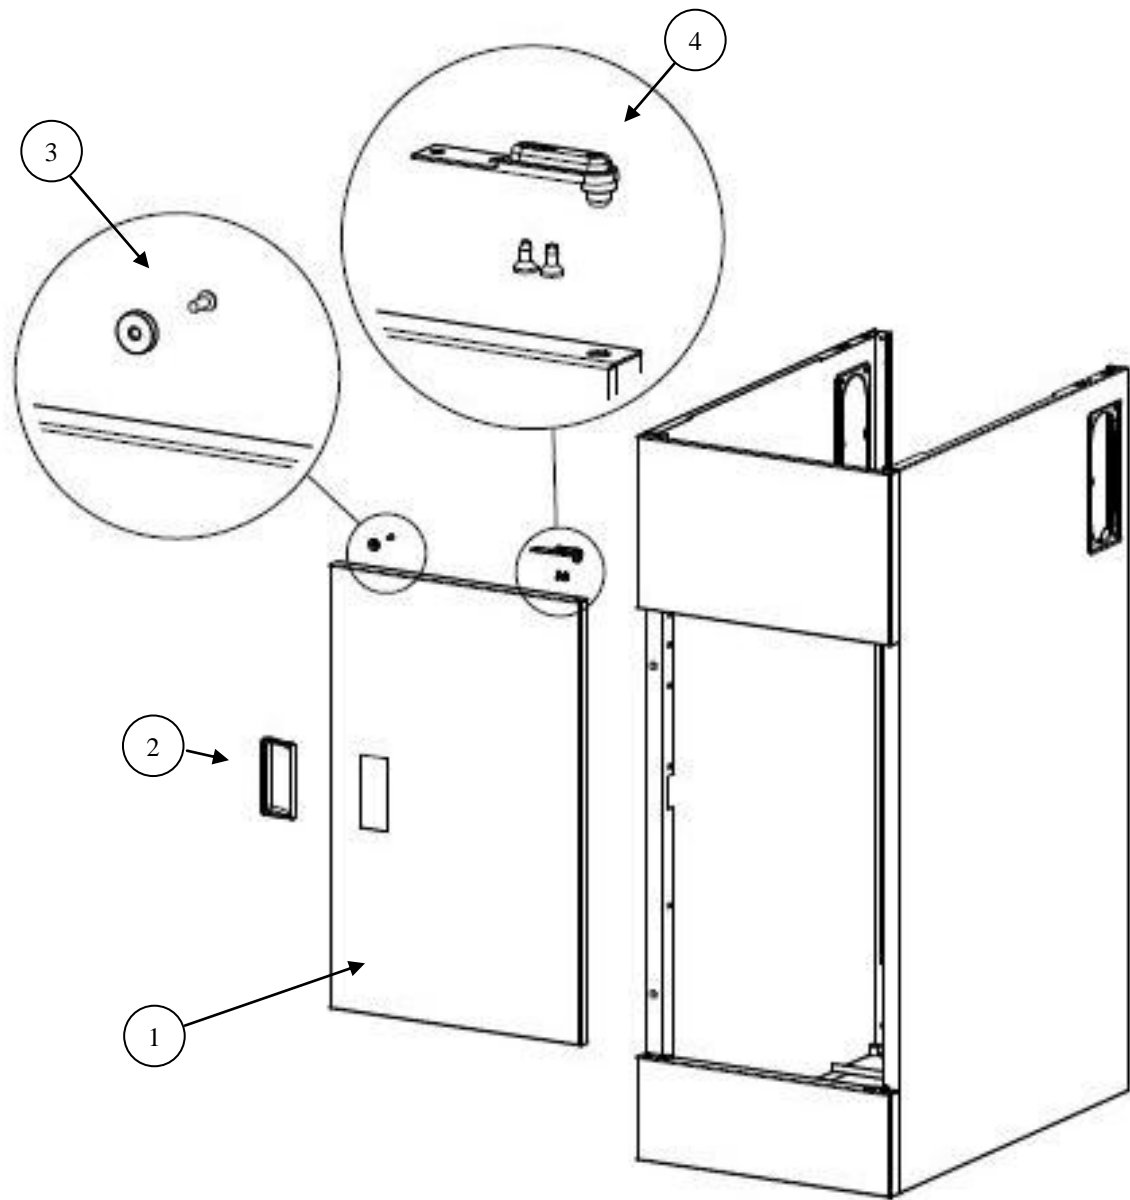

Description: **ROBINHOOD SUPERTUB CABINET TAP**
Model Number: **STSLIMTAP**

Model pictured: **STSLIMTAP**

Exploded Tub Assembly

Item	Description	Part number STSLIMTAP
1	Waste grill screw	999140
2	Waste grill	750633SS
3	Overflow O ring	752220
4	Overflow screw (1 off)	999074
5	Waste seal	752218
6	Waste body 50mm	752216
7	Hose clip (1 off)	752228
8	Washing machine waste hose	752226
9	Washing machine waste inlet	752201
10	Overflow hose	752215
11	Overflow body	752219
12	Waste inlet blanking cover	752202
13	Screw (1 off)	999054

Exploded Chassis Assembly

Item	Description	Part number
		STSLIMITAP
1	Door assembly kit includes handle and magnetic catch	752052
2	Door handle (included in kit 752052)	Part of kit
3	Magnetic catch and rivet (included in kit 752052)	Part of kit
4	Hinge kit (2 hinges & 4 screws)	752054

Exploded Tap Assembly

Item	Description	Part number
		STSLIMTAP
1	Tap complete including hoses and fittings	751193
2	Tap Seal Washer	751193OR
3	Flexible hose hot (red)	751193HT
4	Flexible hose cold (blue)	751193CD
5	Cartridge only (Not shown)	751193C

Installation Kit

Item	Description	Part number
		STSLIMTAP
1	Installation kit complete (as shown above)	752041
2	Plug	750636
3	Adjustable foot assembly (1 off)	750920
4	Waste adaptor (50mm to 40mm dia.)	750638
5	Cable tie	Available in Hardware Stores
6	3 way ball valve complete (1 off) Hot	752234HT
7	3 way ball valve complete (1 off) Cold	752234CD
8	Non return valve (Hot)	Part of item 6