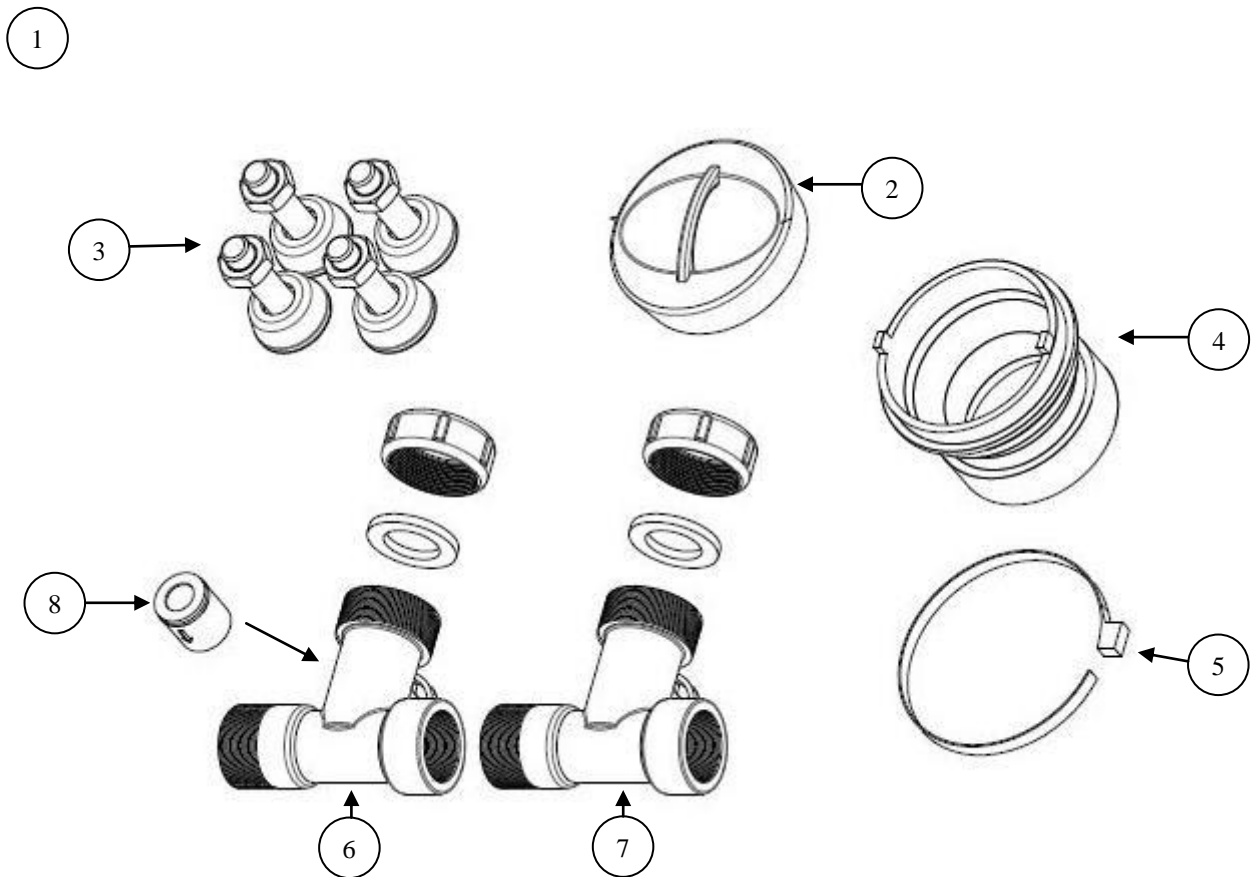

Description: **ROBINHOOD SUPERTUB CABINET TAP**
Model Number: **STSLIMTAP**

Model pictured: **STSLIMTAP**

Exploded Tub Assembly

Item	Description	Part number STSLIMTAP
1	Waste grill screw	999140
2	Waste grill	750633SS
3	Overflow O ring	752220
4	Overflow screw (1 off)	999074
5	Waste seal	752218
6	Waste body 50mm	752216
7	Hose clip (1 off)	752228
8	Washing machine waste hose	752226
9	Washing machine waste inlet	752201
10	Overflow hose	752215
11	Overflow body	752219
12	Waste inlet blanking cover	752202
13	Screw (1 off)	999054

Exploded Chassis Assembly

Item	Description	Part number
		STSLIMITAP
1	Door assembly kit includes handle and magnetic catch	752052
2	Door handle (included in kit 752052)	Part of kit
3	Magnetic catch and rivet (included in kit 752052)	Part of kit
4	Hinge kit (2 hinges & 4 screws)	752054

Exploded Tap Assembly

Item	Description	Part number
		STSLIMTAP
1	Tap complete including hoses and fittings	751193
2	Tap Seal Washer	751193OR
3	Flexible hose hot (red)	751193HT
4	Flexible hose cold (blue)	751193CD
5	Cartridge only (Not shown)	751193C

Installation Kit

Item	Description	Part number
		STSLIMTAP
1	Installation kit complete (as shown above)	752041
2	Plug	750636
3	Adjustable foot assembly (1 off)	750920
4	Waste adaptor (50mm to 40mm dia.)	750638
5	Cable tie	Available in Hardware Stores
6	3 way ball valve complete (1 off) Hot	752234HT
7	3 way ball valve complete (1 off) Cold	752234CD
8	Non return valve (Hot)	Part of item 6