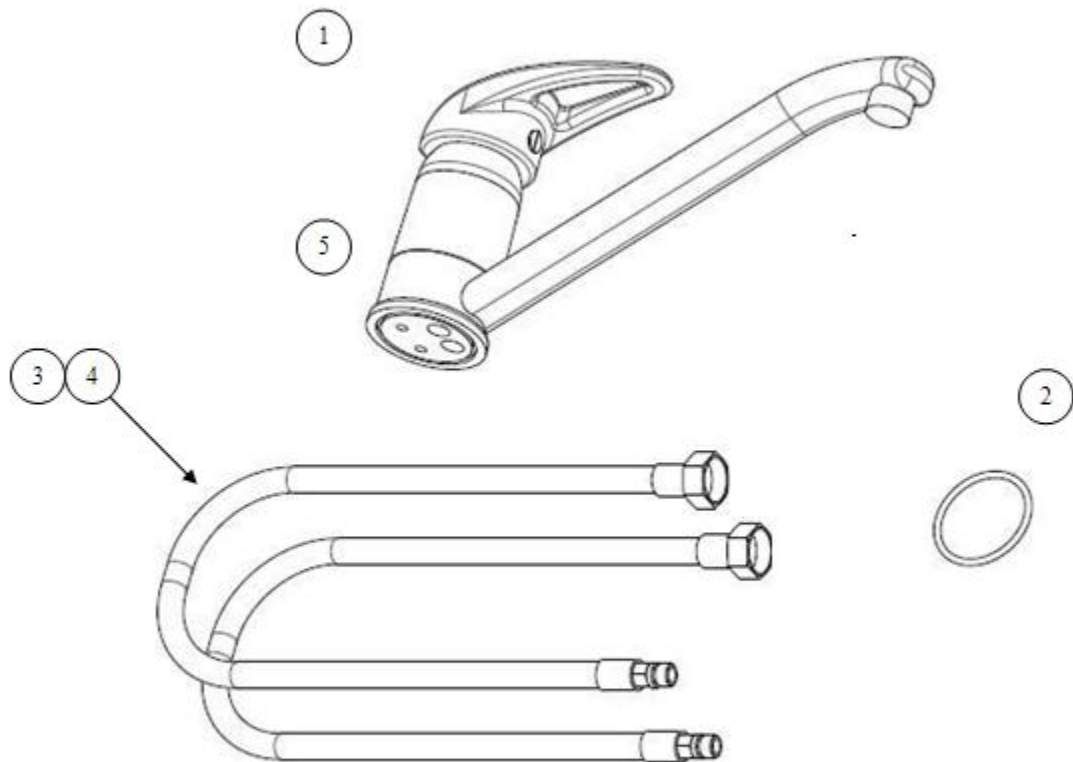

Description: **ROBINHOOD SUPERTUB CABINET TAP**
Model Number: **STSLIMTAP**

Model pictured: **STSLIMTAP**

Exploded Tub Assembly

Item	Description	Part number STSLIMTAP
1	Waste grill screw	999140
2	Waste grill	750633SS
3	Overflow O ring	752220
4	Overflow screw (1 off)	999074
5	Waste seal	752218
6	Waste body 50mm	752216
7	Hose clip (1 off)	752228
8	Washing machine waste hose	752226
9	Washing machine waste inlet	752201
10	Overflow hose	752215
11	Overflow body	752219
12	Waste inlet blanking cover	752202
13	Screw (1 off)	999054

Exploded Chassis Assembly

Item	Description	Part number
		STSLIMITAP
1	Door assembly kit includes handle and magnetic catch	752052
2	Door handle (included in kit 752052)	Part of kit
3	Magnetic catch and rivet (included in kit 752052)	Part of kit
4	Hinge kit (2 hinges & 4 screws)	752054

Exploded Tap Assembly

Item	Description	Part number
		STSLIMTAP
1	Tap complete including hoses and fittings	751193
2	Tap Seal Washer	751193OR
3	Flexible hose hot (red)	751193HT
4	Flexible hose cold (blue)	751193CD
5	Cartridge only (Not shown)	751193C

Installation Kit

Item	Description	Part number
		STSLIMTAP
1	Installation kit complete (as shown above)	752041
2	Plug	750636
3	Adjustable foot assembly (1 off)	750920
4	Waste adaptor (50mm to 40mm dia.)	750638
5	Cable tie	Available in Hardware Stores
6	3 way ball valve complete (1 off) Hot	752234HT
7	3 way ball valve complete (1 off) Cold	752234CD
8	Non return valve (Hot)	Part of item 6