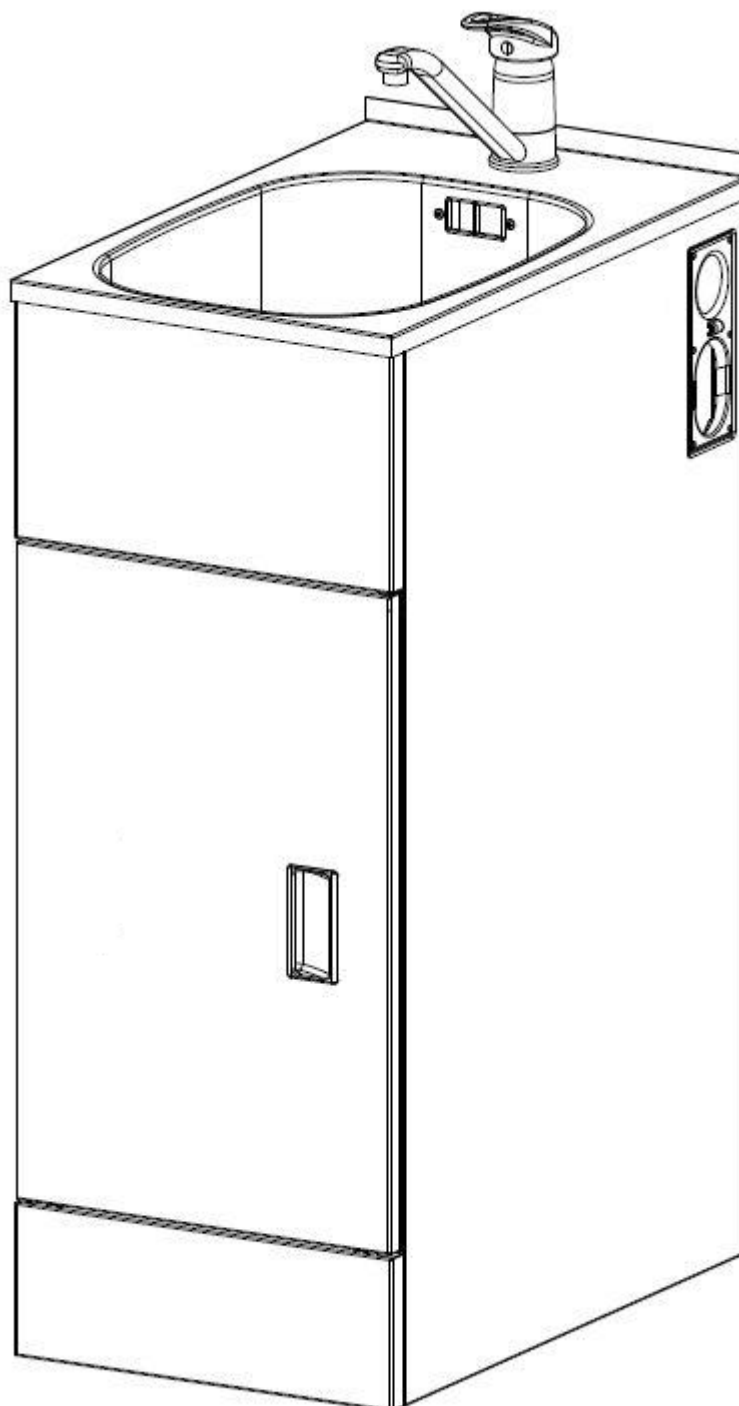

Description: **ROBINHOOD SUPERTUB CABINET TAP**
Model Number: **STSLIMTAP**

Model pictured: **STSLIMTAP**

Exploded Tub Assembly

Item	Description	Part number STSLIMTAP
1	Waste grill screw	999140
2	Waste grill	750633SS
3	Overflow O ring	752220
4	Overflow screw (1 off)	999074
5	Waste seal	752218
6	Waste body 50mm	752216
7	Hose clip (1 off)	752228
8	Washing machine waste hose	752226
9	Washing machine waste inlet	752201
10	Overflow hose	752215
11	Overflow body	752219
12	Waste inlet blanking cover	752202
13	Screw (1 off)	999054

Exploded Chassis Assembly

Item	Description	Part number
		STSLIMITAP
1	Door assembly kit includes handle and magnetic catch	752052
2	Door handle (included in kit 752052)	Part of kit
3	Magnetic catch and rivet (included in kit 752052)	Part of kit
4	Hinge kit (2 hinges & 4 screws)	752054

Exploded Tap Assembly

Item	Description	Part number
		STSLIMTAP
1	Tap complete including hoses and fittings	751193
2	Tap Seal Washer	751193OR
3	Flexible hose hot (red)	751193HT
4	Flexible hose cold (blue)	751193CD
5	Cartridge only (Not shown)	751193C

Installation Kit

Item	Description	Part number
		STSLIMTAP
1	Installation kit complete (as shown above)	752041
2	Plug	750636
3	Adjustable foot assembly (1 off)	750920
4	Waste adaptor (50mm to 40mm dia.)	750638
5	Cable tie	Available in Hardware Stores
6	3 way ball valve complete (1 off) Hot	752234HT
7	3 way ball valve complete (1 off) Cold	752234CD
8	Non return valve (Hot)	Part of item 6