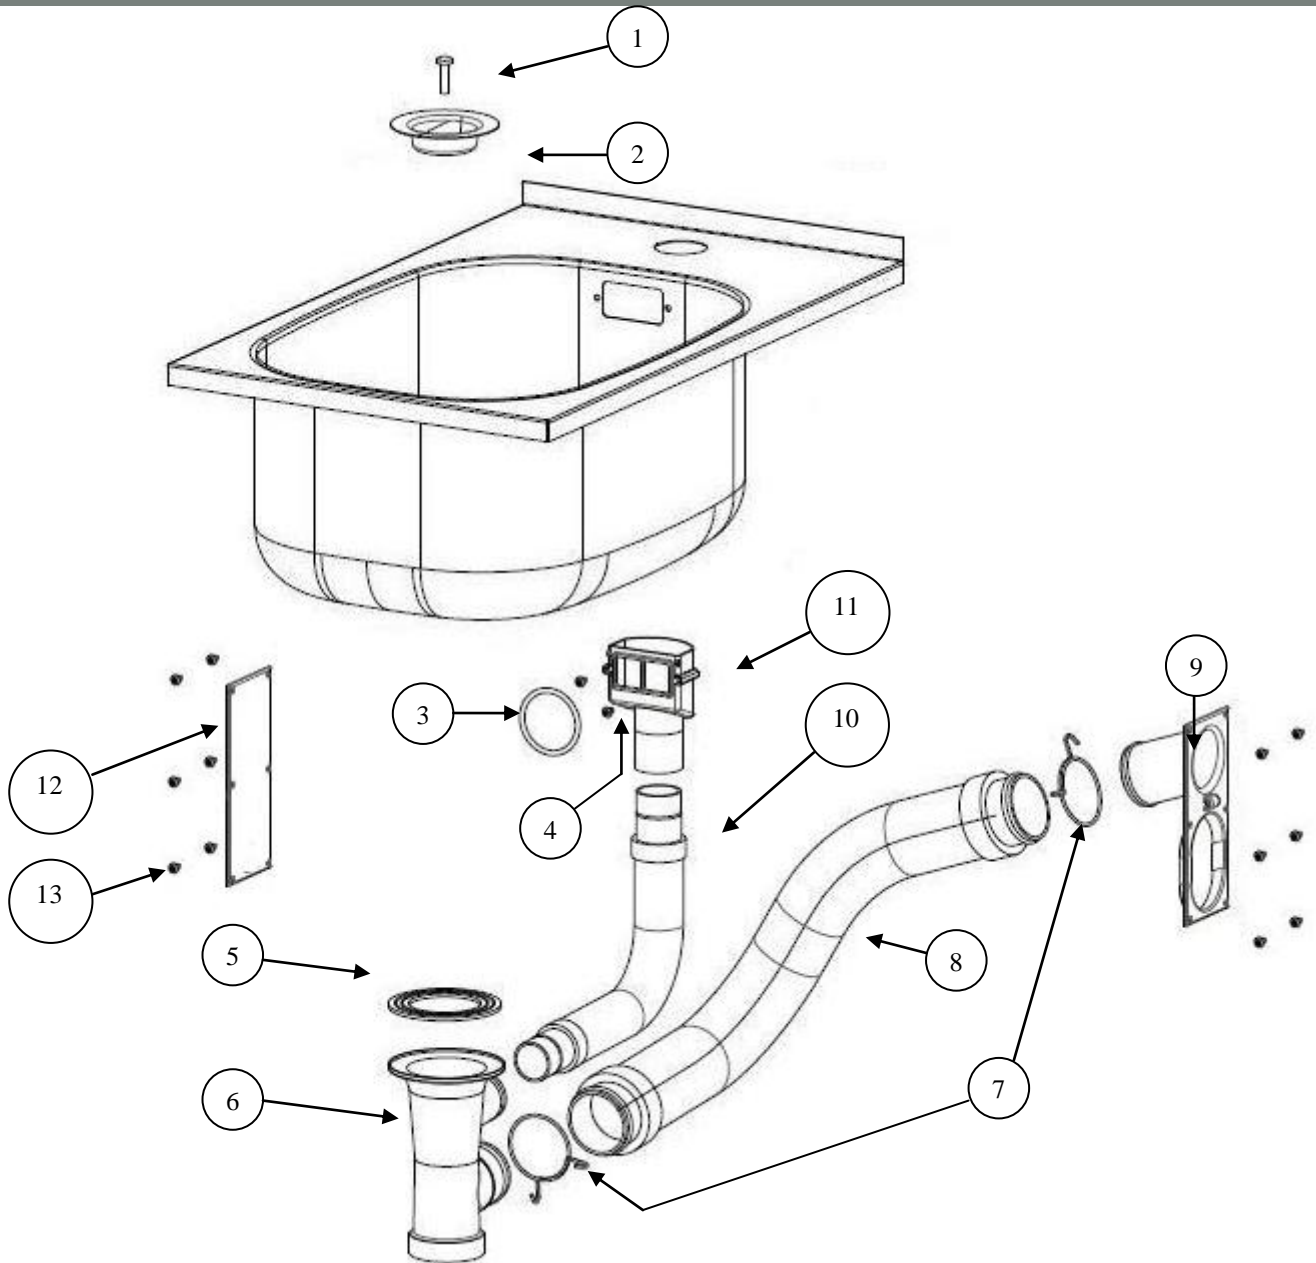

Description: **ROBINHOOD SUPERTUB CABINET TAP**
Model Number: **STSLIMTAP**

Model pictured: **STSLIMTAP**

Exploded Tub Assembly

Item	Description	Part number STSLIMTAP
1	Waste grill screw	999140
2	Waste grill	750633SS
3	Overflow O ring	752220
4	Overflow screw (1 off)	999074
5	Waste seal	752218
6	Waste body 50mm	752216
7	Hose clip (1 off)	752228
8	Washing machine waste hose	752226
9	Washing machine waste inlet	752201
10	Overflow hose	752215
11	Overflow body	752219
12	Waste inlet blanking cover	752202
13	Screw (1 off)	999054

Exploded Chassis Assembly

Item	Description	Part number
		STSLIMITAP
1	Door assembly kit includes handle and magnetic catch	752052
2	Door handle (included in kit 752052)	Part of kit
3	Magnetic catch and rivet (included in kit 752052)	Part of kit
4	Hinge kit (2 hinges & 4 screws)	752054

Exploded Tap Assembly

Item	Description	Part number
		STSLIMTAP
1	Tap complete including hoses and fittings	751193
2	Tap Seal Washer	751193OR
3	Flexible hose hot (red)	751193HT
4	Flexible hose cold (blue)	751193CD
5	Cartridge only (Not shown)	751193C

Installation Kit

Item	Description	Part number
		STSLIMTAP
1	Installation kit complete (as shown above)	752041
2	Plug	750636
3	Adjustable foot assembly (1 off)	750920
4	Waste adaptor (50mm to 40mm dia.)	750638
5	Cable tie	Available in Hardware Stores
6	3 way ball valve complete (1 off) Hot	752234HT
7	3 way ball valve complete (1 off) Cold	752234CD
8	Non return valve (Hot)	Part of item 6