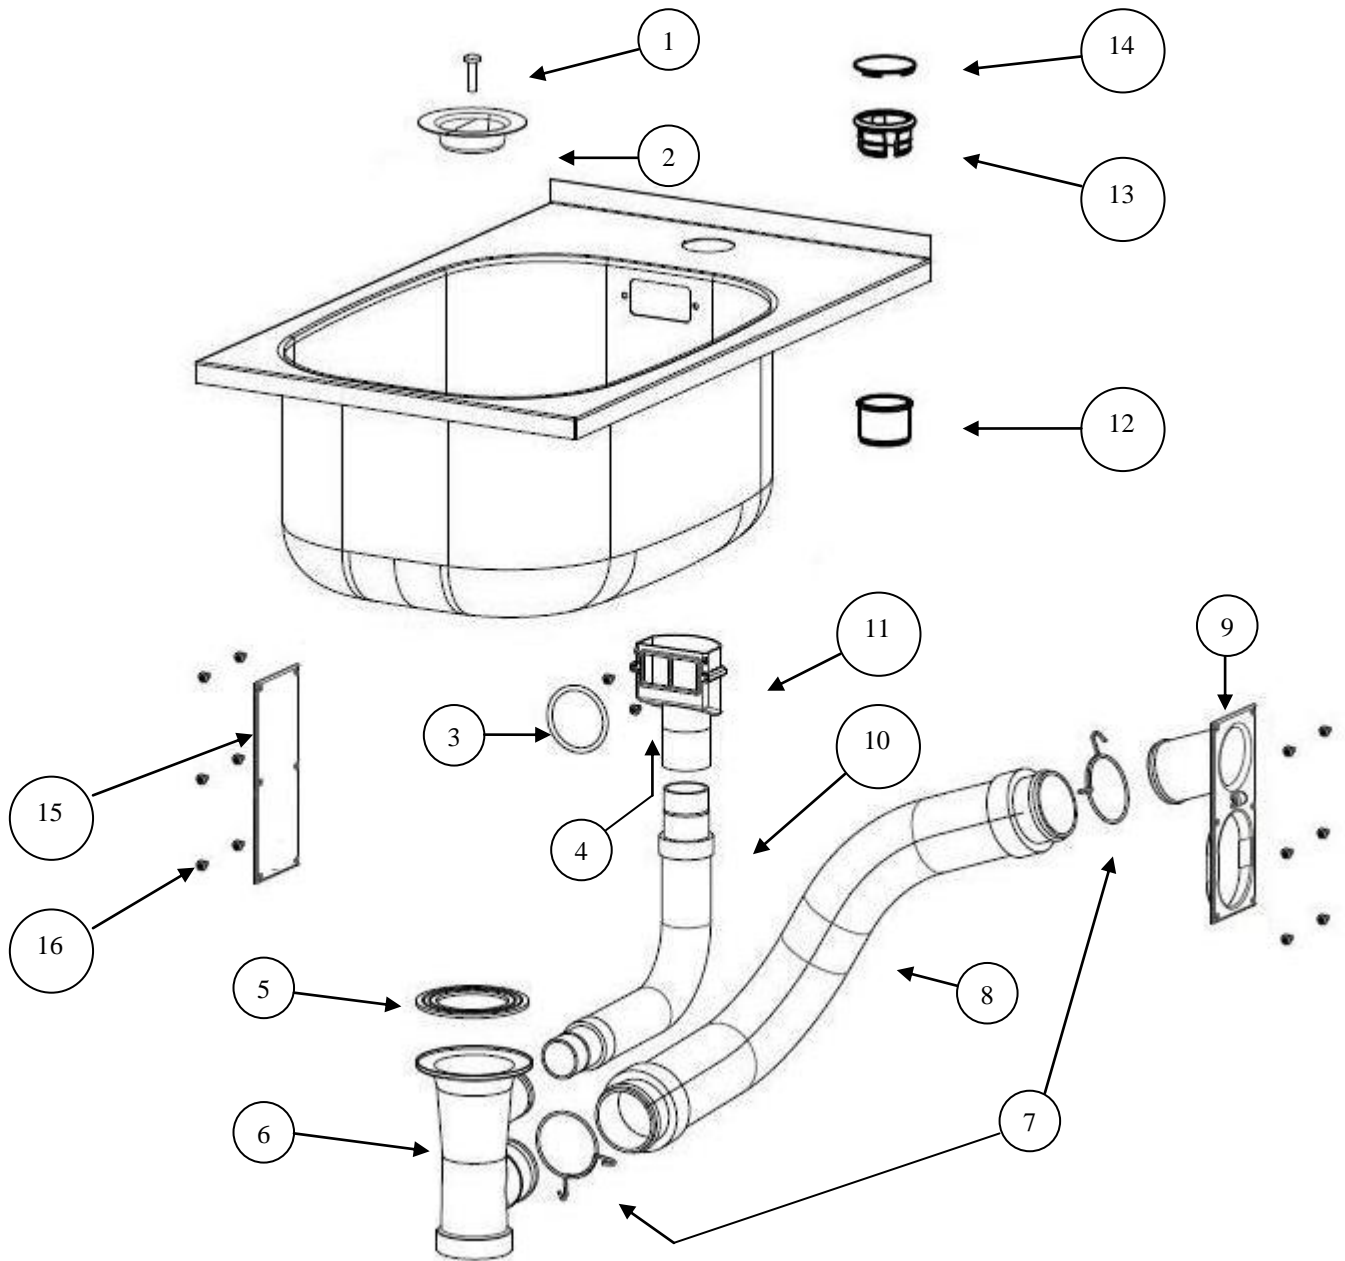

Description: **ROBINHOOD SUPERTUB CABINET SLIM**  
Model Number: **STSLIM1**

Model pictured: **STSLIM1**

# Exploded Tub Assembly

## Exploded Tub Assembly

		Part number
Item	Description	STSLIM1
1	Waste grill screw	999140
2	Waste grill	750633SS
3	Overflow O ring	752220
4	Overflow screw (1 off)	999074
5	Waste seal	752218
6	Waste body 50mm	752216
7	Hose clip (1 off)	752228
8	Washing machine waste hose	752226
9	Washing machine waste inlet	752201
10	Overflow hose	752215
11	Overflow body	752219
12	Lock tub	750781
13	Top mount stay	750780
14	Grommet cap	750782
15	Waste inlet blanking cover	752202
16	Screw (1 off)	999054

## Exploded Chassis Assembly

Item	Description	Part number
		STSLIM1
1	Door assembly kit includes handle and magnetic catch	752052
2	Door handle (included in kit 752052)	Part of kit
3	Magnetic catch and rivet (included in kit 752052)	Part of kit
4	Hinge kit (2 hinges & 4 screws)	752054