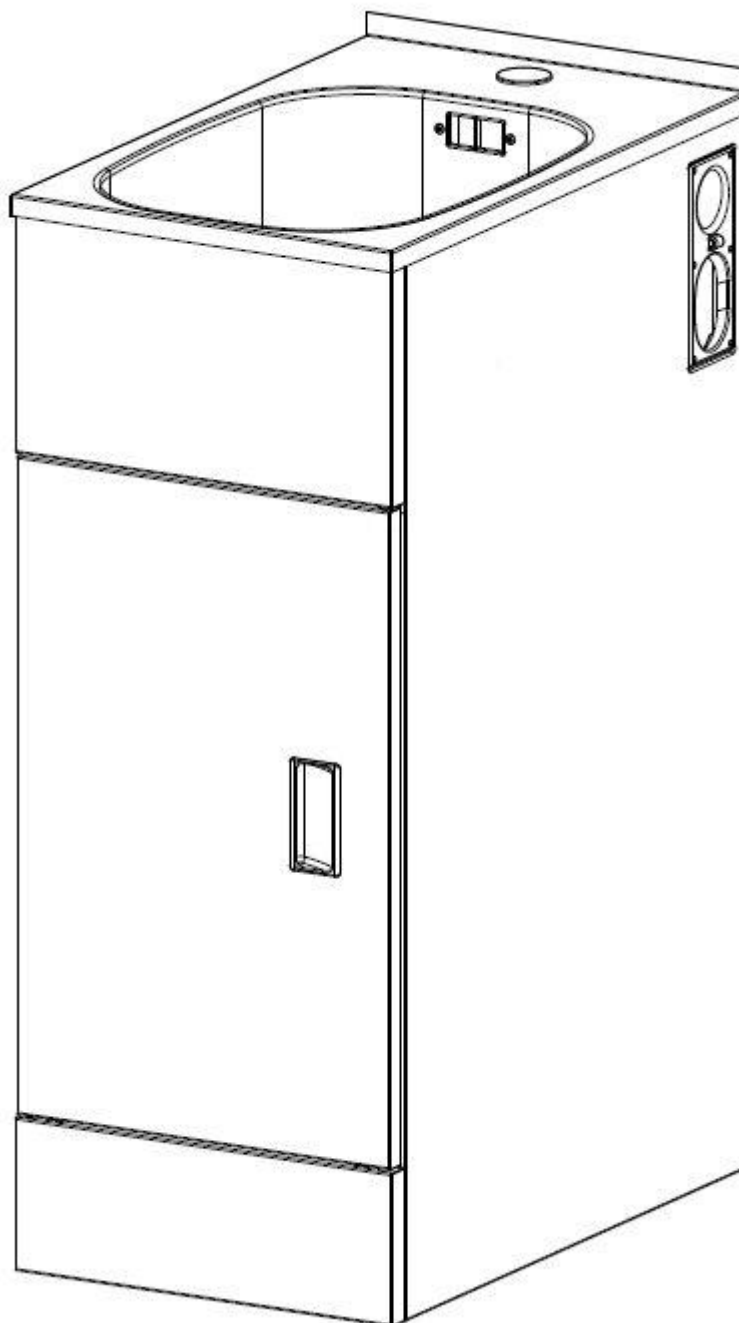

Description: **ROBINHOOD SUPERTUB CABINET SLIM**  
Model Number: **STSLIM1**

Model pictured: **STSLIM1**

# Exploded Tub Assembly

## Exploded Tub Assembly

		Part number
Item	Description	STSLIM1
1	Waste grill screw	999140
2	Waste grill	750633SS
3	Overflow O ring	752220
4	Overflow screw (1 off)	999074
5	Waste seal	752218
6	Waste body 50mm	752216
7	Hose clip (1 off)	752228
8	Washing machine waste hose	752226
9	Washing machine waste inlet	752201
10	Overflow hose	752215
11	Overflow body	752219
12	Lock tub	750781
13	Top mount stay	750780
14	Grommet cap	750782
15	Waste inlet blanking cover	752202
16	Screw (1 off)	999054