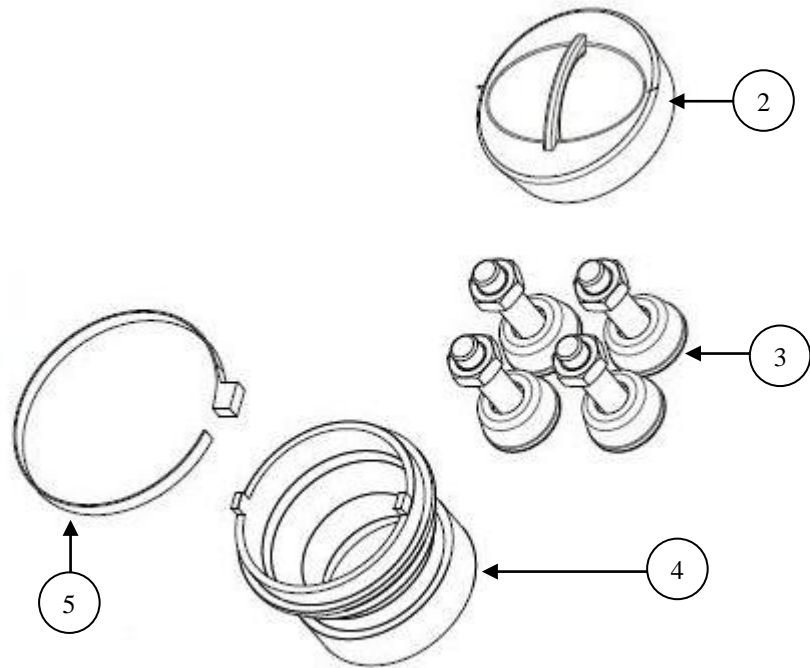

# Exploded Tub Assembly

## Exploded Tub Assembly

		Part number
Item	Description	STSLIM1
1	Waste grill screw	999140
2	Waste grill	750633SS
3	Overflow O ring	752220
4	Overflow screw (1 off)	999074
5	Waste seal	752218
6	Waste body 50mm	752216
7	Hose clip (1 off)	752228
8	Washing machine waste hose	752226
9	Washing machine waste inlet	752201
10	Overflow hose	752215
11	Overflow body	752219
12	Lock tub	750781
13	Top mount stay	750780
14	Grommet cap	750782
15	Waste inlet blanking cover	752202
16	Screw (1 off)	999054

## Exploded Chassis Assembly

Item	Description	Part number
		STSLIM1
1	Door assembly kit includes handle and magnetic catch	752052
2	Door handle (included in kit 752052)	Part of kit
3	Magnetic catch and rivet (included in kit 752052)	Part of kit
4	Hinge kit (2 hinges & 4 screws)	752054

## Installation Kit

1

		Part number
Item	Description	STSLIM1
1	Installation kit complete (as shown above)	752042
2	Plug	750636
3	Adjustable foot assembly (1 off)	750920
4	Waste adaptor (50mm to 40mm dia.)	750638
5	Cable tie	Available in Hardware Stores