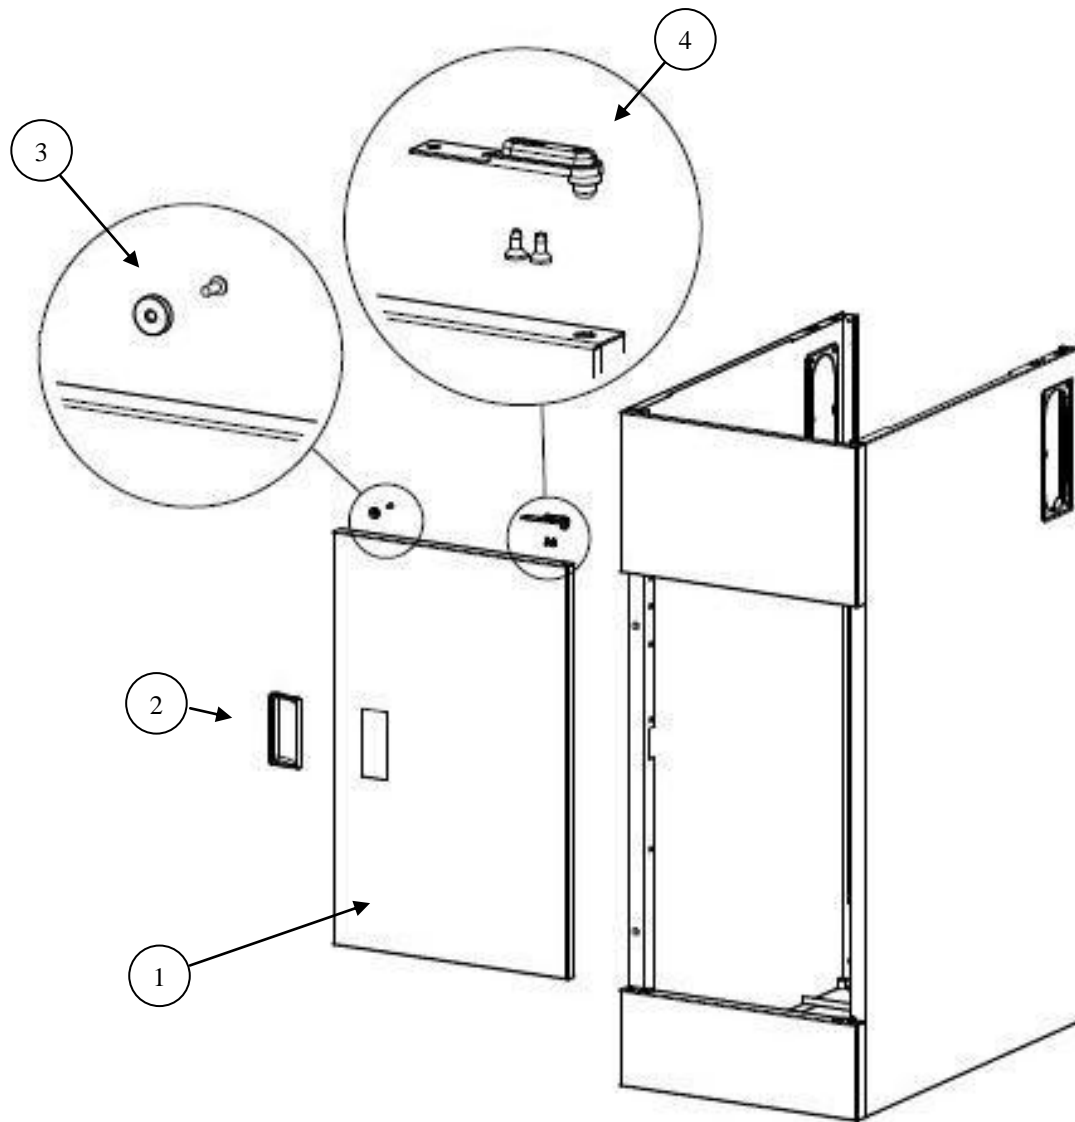

Exploded Chassis Assembly

Item	Description	Part number
		STSLIM1
1	Door assembly kit includes handle and magnetic catch	752052
2	Door handle (included in kit 752052)	Part of kit
3	Magnetic catch and rivet (included in kit 752052)	Part of kit
4	Hinge kit (2 hinges & 4 screws)	752054