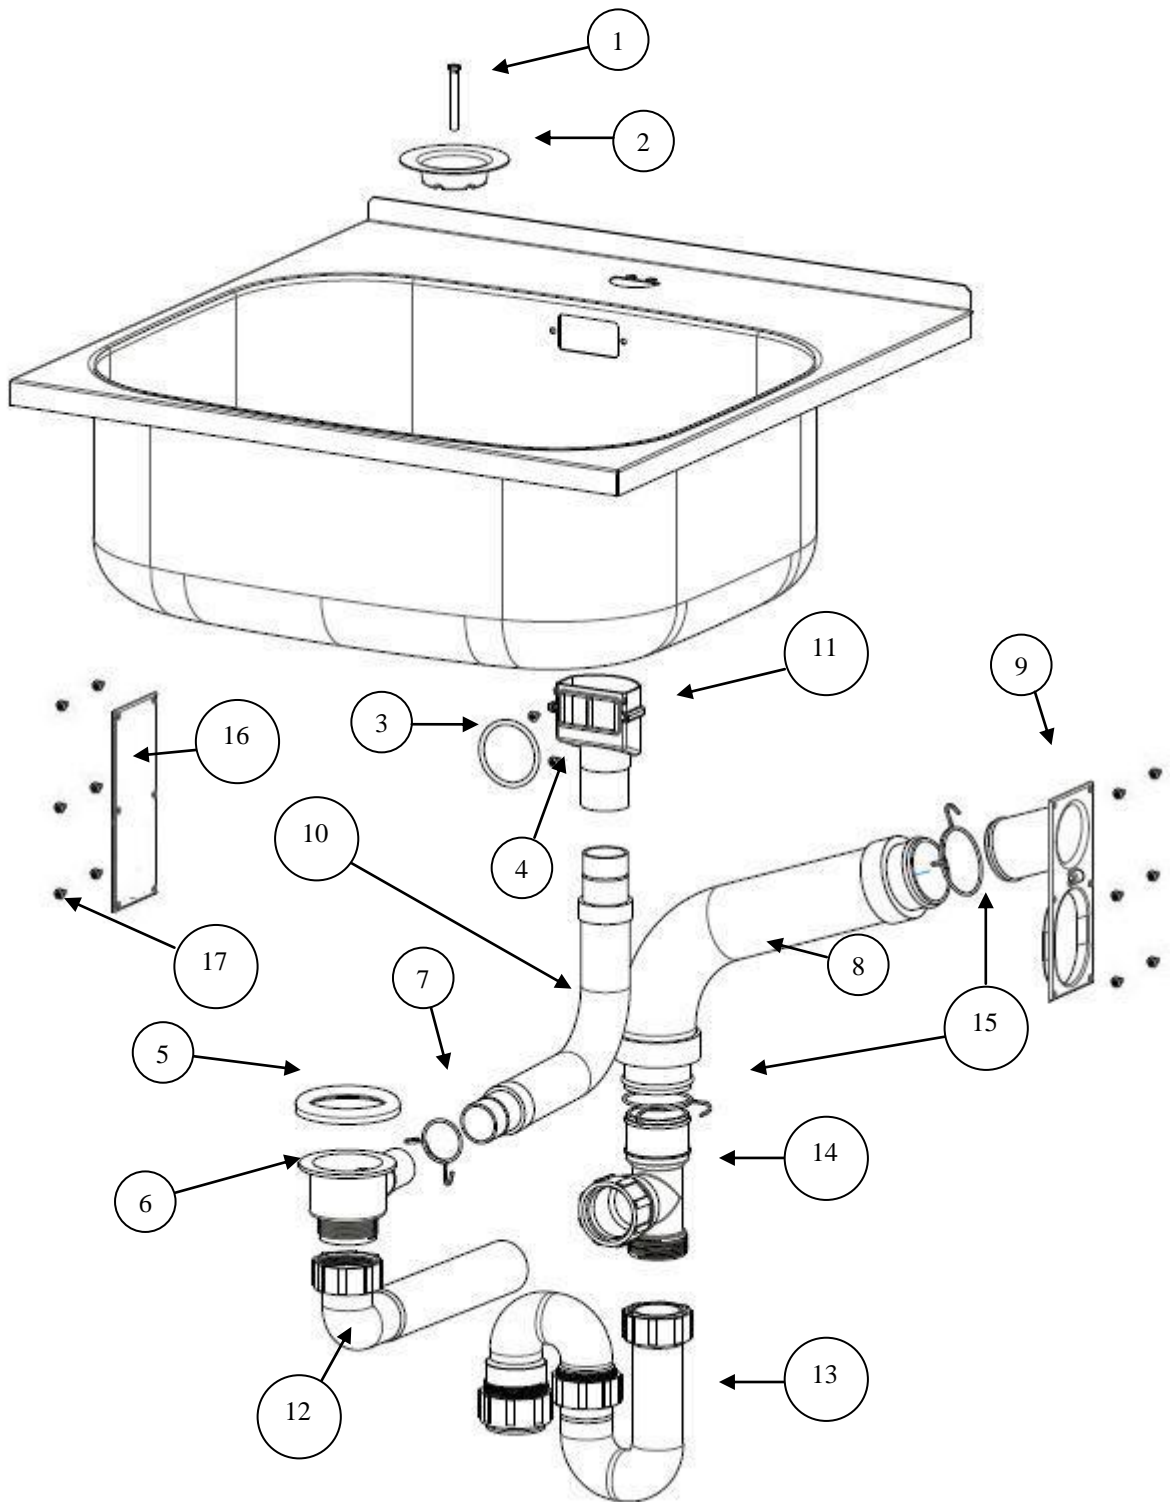

Description: **ROBINHOOD SUPERTUB SGL DRW**
Model Number: **ST6001**

Model pictured: **ST6001**

Exploded Tub Assembly

Exploded Tub Assembly Cont

		Part number
Item	Description	ST 6001
1	Waste grill screw	752230
2	Waste grill	752214
3	Overflow O ring	752220
4	Overflow screw (1 off)	999074
5	Waste seal	752209
6	Waste body	752205
7	Overflow hose clip	752229
8	Washing machine waste hose	752224
9	Washing machine waste inlet	752201
10	Overflow hose	752215
11	Overflow body	752219
12	Waste elbow	752204
13	U bend complete kit	75220345
14	Waste T piece	752203
15	Washing machine waste hose clip (1 off)	752228
16	Waste inlet blanking cover	752202
17	Screw (1 off)	999054

Exploded Chassis Assembly

		Part number
		ST 6001
1	Drawer assembly (less basket)	751065
2	Basket (sold as a accessory)	ST6001-LAU-BAS
3	Side/runner set (left & right hand) (2 x sides & 2 x runners)	Supplied with item 1
4	Flexible hose	751141
5	Three way ball valve complete (1 off) Hot	752235HT
n/s	Three way ball valve complete (1 off) Cold	752235CD
n/s	Non return valve Hot	Part of item 5

n/s = not shown

Exploded Tap Assembly

Item	Description	Part number
		ST6001
1	Tap complete including hoses and fittings	751193
2	Tap Seal Washer	751193OR
3	Flexible hose hot (red)	751193HT
4	Flexible hose cold (blue)	751193CD
5	Cartridge only (not shown)	751193C

Installation Kit

1

		Part number
1	Installation kit complete (as shown above)	752043
2	Plug	750636
3	Adjustable foot assembly (1 off)	750920
4	Cable tie	Available from Hardware Stores