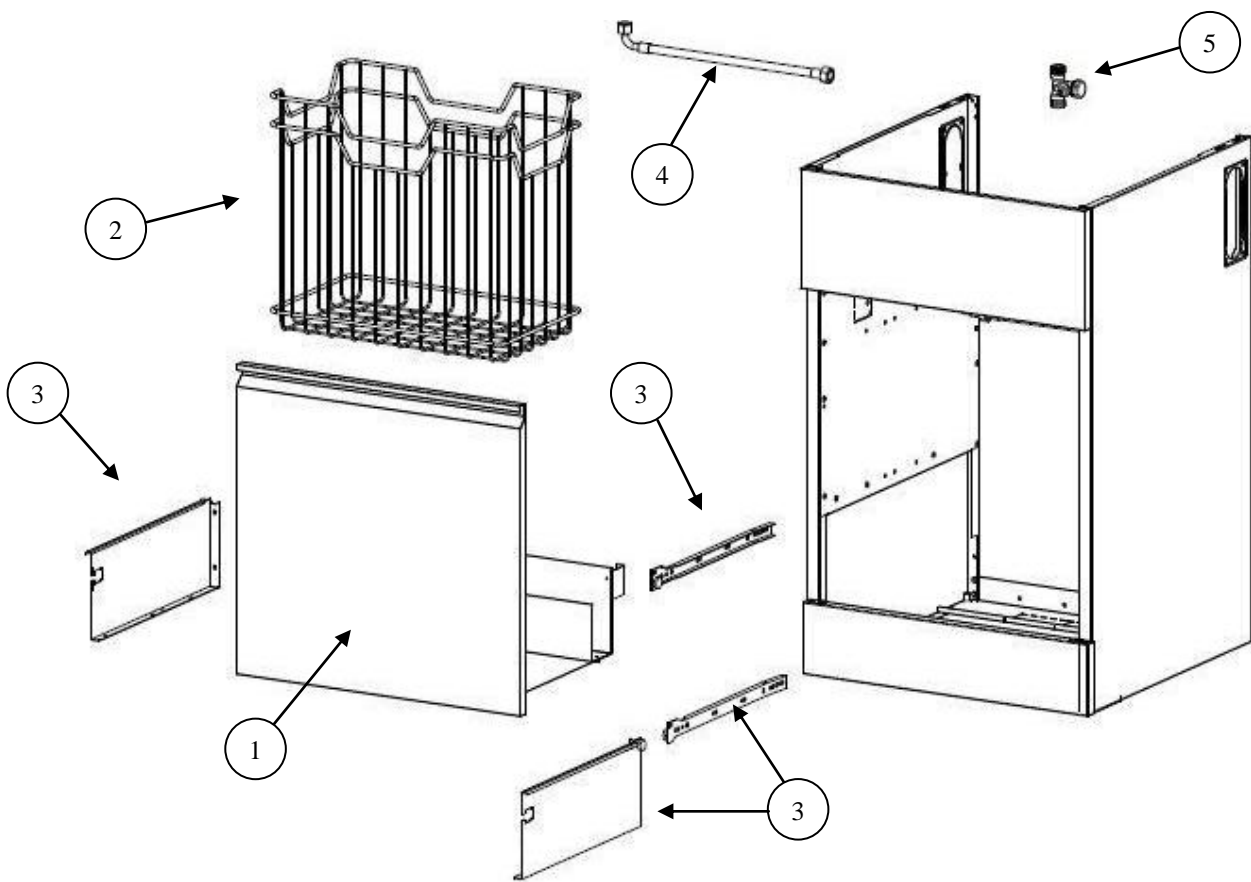

Description: **ROBINHOOD SUPERTUB SGL DRW**
Model Number: **ST6001**

Model pictured: **ST6001**

Exploded Tub Assembly

Exploded Tub Assembly Cont

		Part number
Item	Description	ST 6001
1	Waste grill screw	752230
2	Waste grill	752214
3	Overflow O ring	752220
4	Overflow screw (1 off)	999074
5	Waste seal	752209
6	Waste body	752205
7	Overflow hose clip	752229
8	Washing machine waste hose	752224
9	Washing machine waste inlet	752201
10	Overflow hose	752215
11	Overflow body	752219
12	Waste elbow	752204
13	U bend complete kit	75220345
14	Waste T piece	752203
15	Washing machine waste hose clip (1 off)	752228
16	Waste inlet blanking cover	752202
17	Screw (1 off)	999054

Exploded Chassis Assembly

		Part number
		ST 6001
1	Drawer assembly (less basket)	751065
2	Basket (sold as a accessory)	ST6001-LAU-BAS
3	Side/runner set (left & right hand) (2 x sides & 2 x runners)	Supplied with item 1
4	Flexible hose	751141
5	Three way ball valve complete (1 off) Hot	752235HT
n/s	Three way ball valve complete (1 off) Cold	752235CD
n/s	Non return valve Hot	Part of item 5

n/s = not shown

Exploded Tap Assembly

Item	Description	Part number
		ST6001
1	Tap complete including hoses and fittings	751193
2	Tap Seal Washer	751193OR
3	Flexible hose hot (red)	751193HT
4	Flexible hose cold (blue)	751193CD
5	Cartridge only (not shown)	751193C