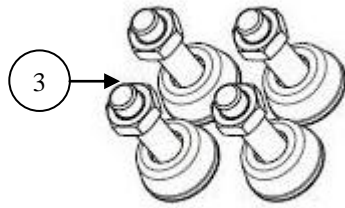

Description: **ROBINHOOD SUPERTUB SGL DRW**
Model Number: **ST6001**

Model pictured: **ST6001**

Exploded Tub Assembly

Exploded Tub Assembly Cont

		Part number
Item	Description	ST 6001
1	Waste grill screw	752230
2	Waste grill	752214
3	Overflow O ring	752220
4	Overflow screw (1 off)	999074
5	Waste seal	752209
6	Waste body	752205
7	Overflow hose clip	752229
8	Washing machine waste hose	752224
9	Washing machine waste inlet	752201
10	Overflow hose	752215
11	Overflow body	752219
12	Waste elbow	752204
13	U bend complete kit	75220345
14	Waste T piece	752203
15	Washing machine waste hose clip (1 off)	752228
16	Waste inlet blanking cover	752202
17	Screw (1 off)	999054

Exploded Chassis Assembly

		Part number
		ST 6001
1	Drawer assembly (less basket)	751065
2	Basket (sold as a accessory)	ST6001-LAU-BAS
3	Side/runner set (left & right hand) (2 x sides & 2 x runners)	Supplied with item 1
4	Flexible hose	751141
5	Three way ball valve complete (1 off) Hot	752235HT
n/s	Three way ball valve complete (1 off) Cold	752235CD
n/s	Non return valve Hot	Part of item 5

n/s = not shown

Exploded Tap Assembly

Item	Description	Part number
		ST6001
1	Tap complete including hoses and fittings	751193
2	Tap Seal Washer	751193OR
3	Flexible hose hot (red)	751193HT
4	Flexible hose cold (blue)	751193CD
5	Cartridge only (not shown)	751193C

Installation Kit

1

		Part number
1	Installation kit complete (as shown above)	752043
2	Plug	750636
3	Adjustable foot assembly (1 off)	750920
4	Cable tie	Available from Hardware Stores