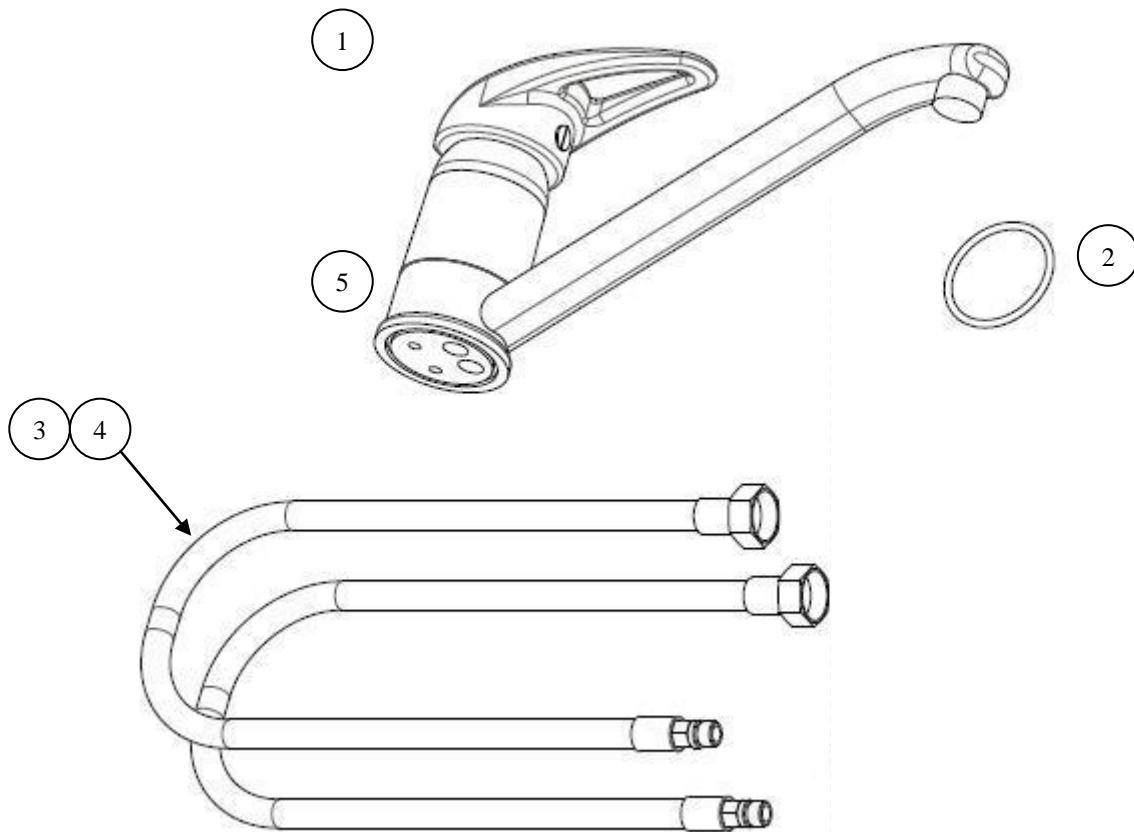

Description: **ROBINHOOD SUPERTUB SGL DRW**
Model Number: **ST6001**

Model pictured: **ST6001**

Exploded Tub Assembly

Exploded Tub Assembly Cont

		Part number
Item	Description	ST 6001
1	Waste grill screw	752230
2	Waste grill	752214
3	Overflow O ring	752220
4	Overflow screw (1 off)	999074
5	Waste seal	752209
6	Waste body	752205
7	Overflow hose clip	752229
8	Washing machine waste hose	752224
9	Washing machine waste inlet	752201
10	Overflow hose	752215
11	Overflow body	752219
12	Waste elbow	752204
13	U bend complete kit	75220345
14	Waste T piece	752203
15	Washing machine waste hose clip (1 off)	752228
16	Waste inlet blanking cover	752202
17	Screw (1 off)	999054

Exploded Chassis Assembly

		Part number
		ST 6001
1	Drawer assembly (less basket)	751065
2	Basket (sold as a accessory)	ST6001-LAU-BAS
3	Side/runner set (left & right hand) (2 x sides & 2 x runners)	Supplied with item 1
4	Flexible hose	751141
5	Three way ball valve complete (1 off) Hot	752235HT
n/s	Three way ball valve complete (1 off) Cold	752235CD
n/s	Non return valve Hot	Part of item 5

n/s = not shown

Exploded Tap Assembly

Item	Description	Part number
		ST6001
1	Tap complete including hoses and fittings	751193
2	Tap Seal Washer	751193OR
3	Flexible hose hot (red)	751193HT
4	Flexible hose cold (blue)	751193CD
5	Cartridge only (not shown)	751193C