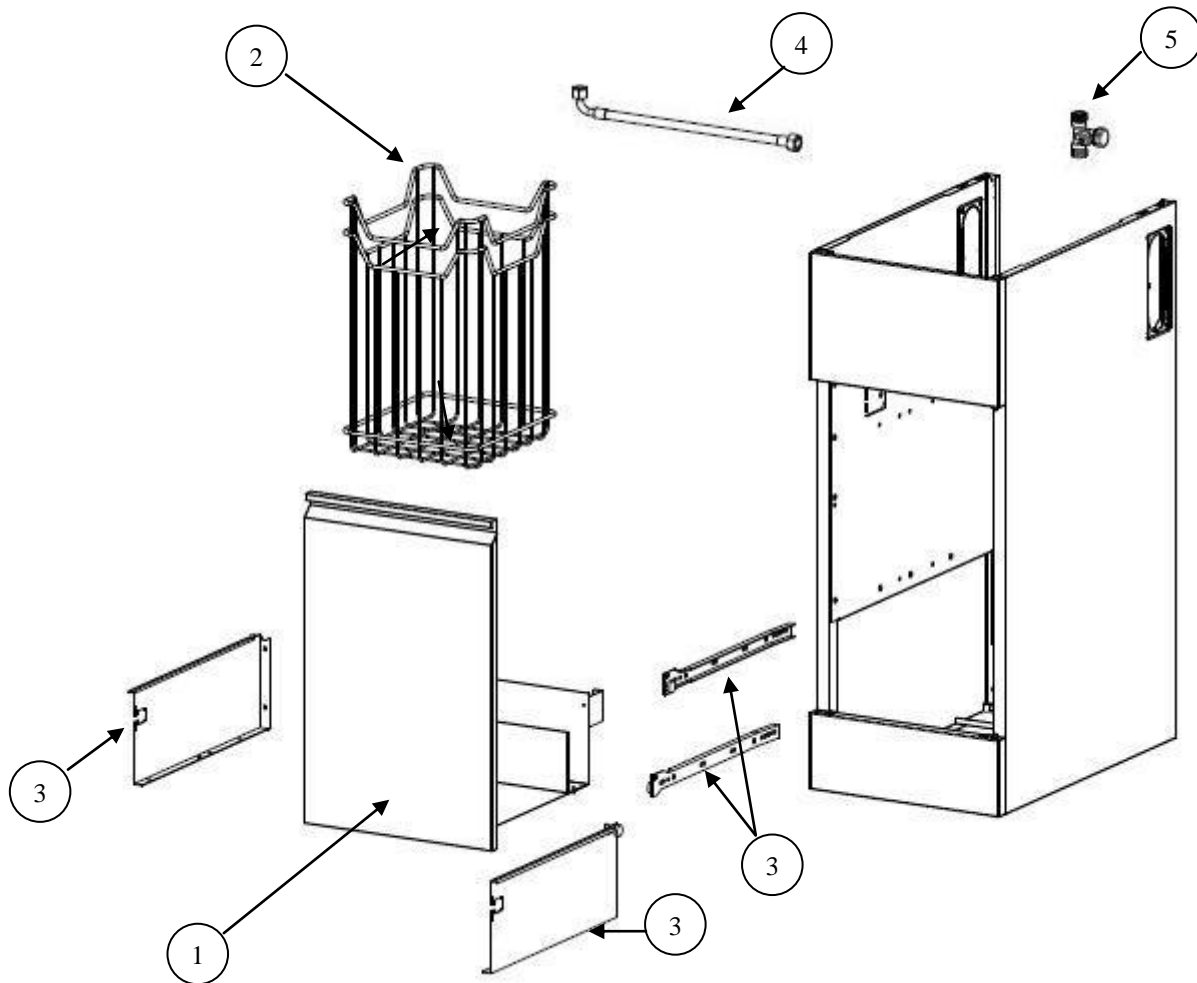

Description: **ROBINHOOD SUPERTUB SGL DRW SLIM**
Model Number: **ST6001SLIM**

Model pictured: **ST6001SLIM**

Exploded Tub Assembly

Exploded Tub Assembly Cont

		Part number
Item	Description	ST 6001SLIM
1	Waste grill screw	752230
2	Waste grill	752214
3	Overflow O ring	752220
4	Overflow screw (1 off)	999074
5	Waste seal	752209
6	Waste body	752205
7	Overflow hose clip	752229
8	Washing machine waste hose	752224
9	Washing machine waste inlet	752201
10	Overflow hose	752215
11	Overflow body	752219
12	Waste elbow	752204
13	U bend complete kit	75220345
14	Waste T piece	752203
15	Washing machine waste hose clip (1 off)	752228
16	Waste inlet blanking cover	752202
17	Screw (1 off)	999054

Exploded Chassis Assembly

		Part number
Item	Description	ST 6001SLIM
1	Drawer assembly (less basket)	751061
2	Basket (sold as a accessory)	ST6001SLIM-LAU-BAS
3	Side/runner set (left & right hand) (2 x sides & 2 x runners)	Supplied with Item 1
4	Flexible hose	751141
5	Three way ball valve complete (1 off) Hot	752235HT
N/S	Three way ball valve complete (1 off) Cold	752235CD
N/S	Non return valve Hot	Part of item 5

N/S = Not shown

Exploded Tap Assembly

Item	Description	Part number
		ST6001SLIM
1	Tap complete including hoses and fittings	751193
2	Tap Seal Washer	751193OR
3	Flexible hose hot (red)	751193HT
4	Flexible hose cold (blue)	751193CD
5	Cartridge only (not shown)	751193C