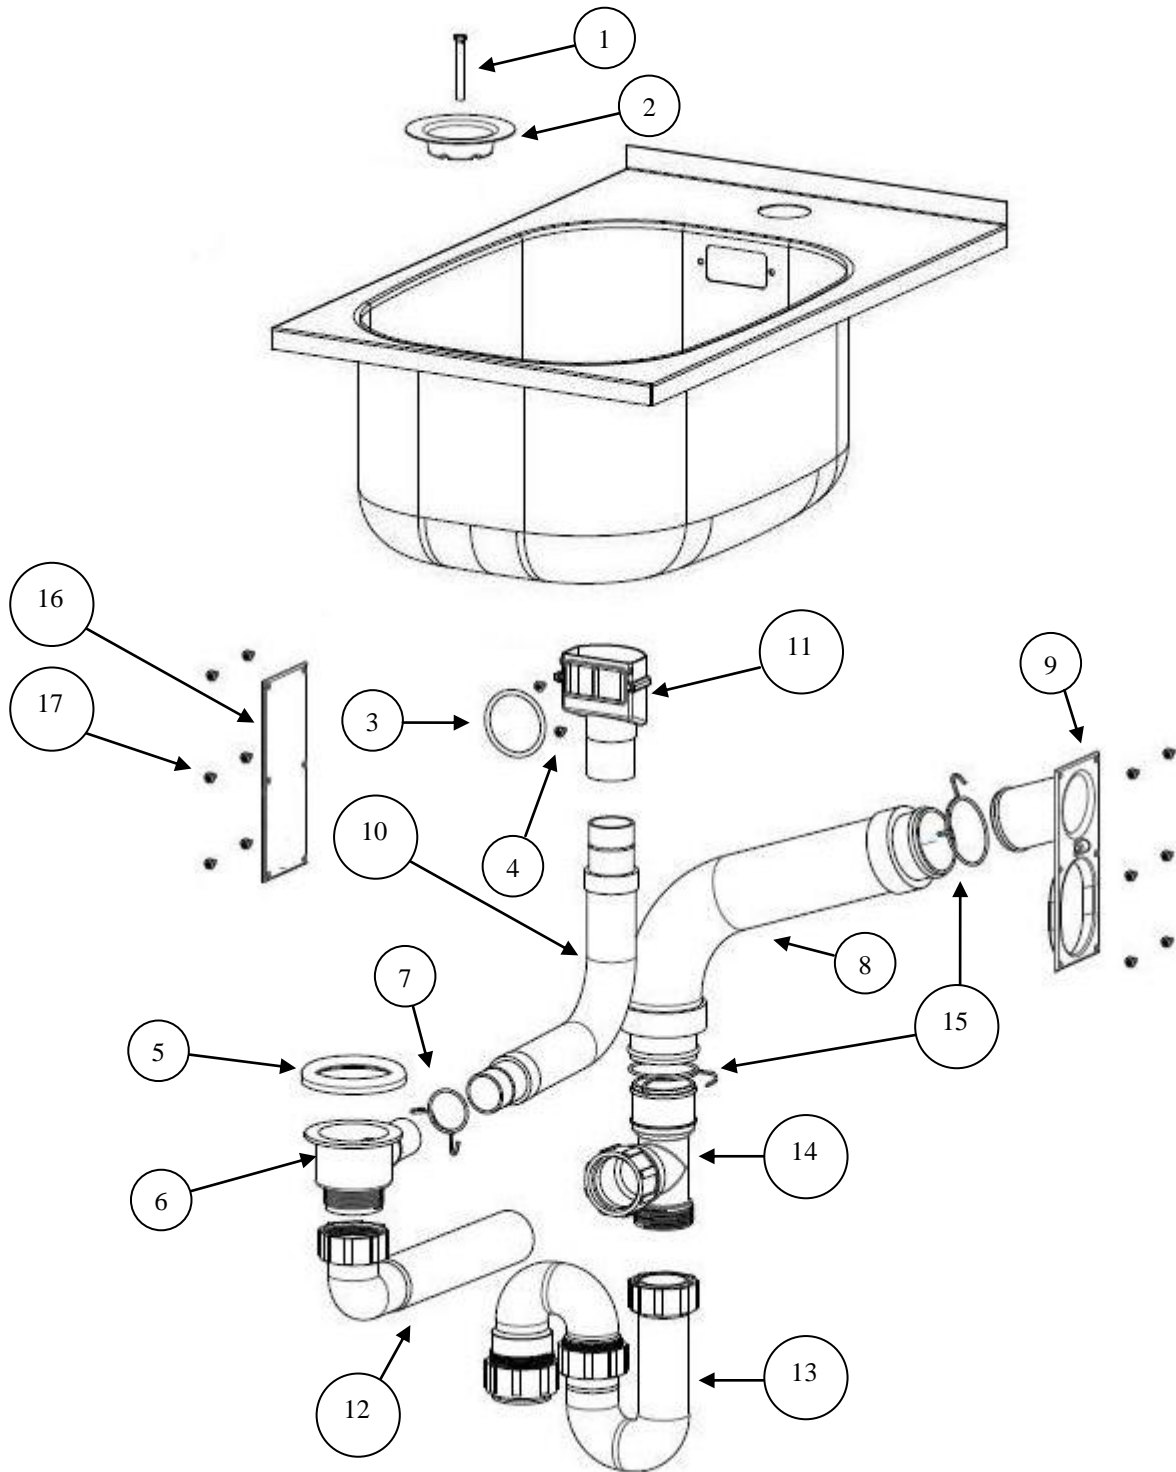

Description: **ROBINHOOD SUPERTUB SGL DRW SLIM**
Model Number: **ST6001SLIM**

Model pictured: **ST6001SLIM**

Exploded Tub Assembly

Exploded Tub Assembly Cont

		Part number
Item	Description	ST 6001SLIM
1	Waste grill screw	752230
2	Waste grill	752214
3	Overflow O ring	752220
4	Overflow screw (1 off)	999074
5	Waste seal	752209
6	Waste body	752205
7	Overflow hose clip	752229
8	Washing machine waste hose	752224
9	Washing machine waste inlet	752201
10	Overflow hose	752215
11	Overflow body	752219
12	Waste elbow	752204
13	U bend complete kit	75220345
14	Waste T piece	752203
15	Washing machine waste hose clip (1 off)	752228
16	Waste inlet blanking cover	752202
17	Screw (1 off)	999054

Exploded Chassis Assembly

		Part number
Item	Description	ST 6001SLIM
1	Drawer assembly (less basket)	751061
2	Basket (sold as a accessory)	ST6001SLIM-LAU-BAS
3	Side/runner set (left & right hand) (2 x sides & 2 x runners)	Supplied with Item 1
4	Flexible hose	751141
5	Three way ball valve complete (1 off) Hot	752235HT
N/S	Three way ball valve complete (1 off) Cold	752235CD
N/S	Non return valve Hot	Part of item 5

N/S = Not shown

Exploded Tap Assembly

Item	Description	Part number
		ST6001SLIM
1	Tap complete including hoses and fittings	751193
2	Tap Seal Washer	751193OR
3	Flexible hose hot (red)	751193HT
4	Flexible hose cold (blue)	751193CD
5	Cartridge only (not shown)	751193C

Installation Kit

1

Item	Description	Part number
		ST6001SLIM
1	Installation kit complete (as shown above)	752043
2	Plug	750636
3	Adjustable foot assembly (1 off)	750920
4	Cable tie	Available from Hardware Stores