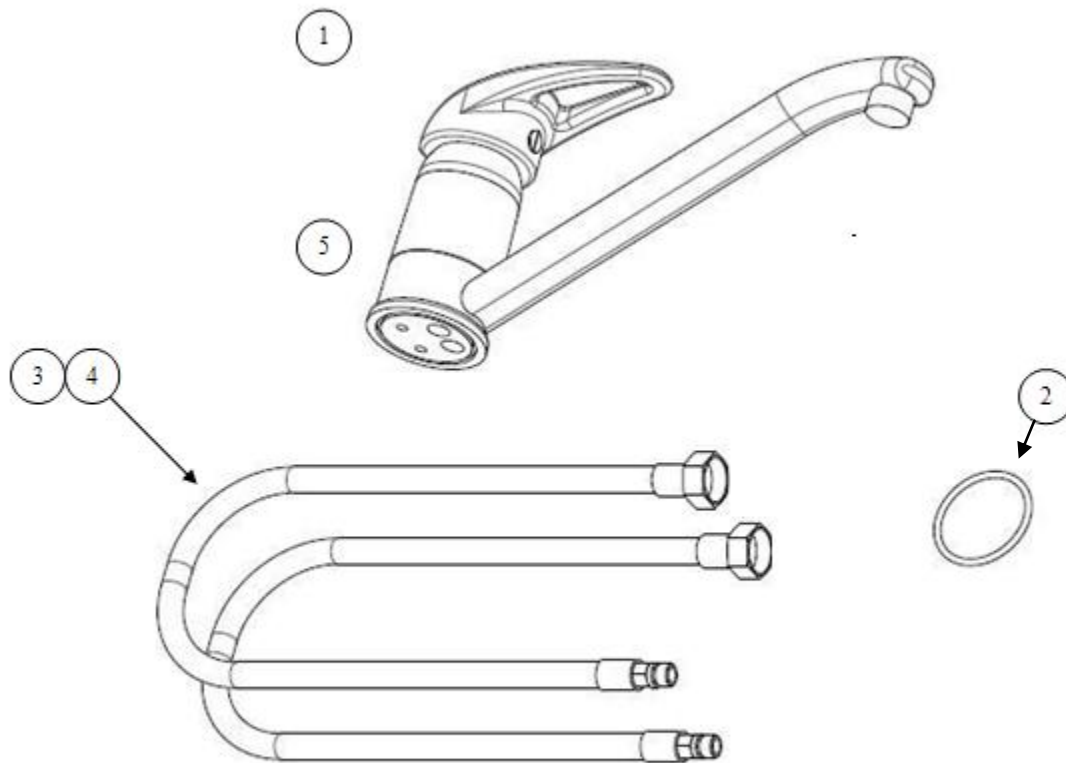

Description: **ROBINHOOD SUPERTUB SGL DRW SLIM**
Model Number: **ST6001SLIM**

Model pictured: **ST6001SLIM**

Exploded Tub Assembly

Exploded Tub Assembly Cont

		Part number
Item	Description	ST 6001SLIM
1	Waste grill screw	752230
2	Waste grill	752214
3	Overflow O ring	752220
4	Overflow screw (1 off)	999074
5	Waste seal	752209
6	Waste body	752205
7	Overflow hose clip	752229
8	Washing machine waste hose	752224
9	Washing machine waste inlet	752201
10	Overflow hose	752215
11	Overflow body	752219
12	Waste elbow	752204
13	U bend complete kit	75220345
14	Waste T piece	752203
15	Washing machine waste hose clip (1 off)	752228
16	Waste inlet blanking cover	752202
17	Screw (1 off)	999054

Exploded Chassis Assembly

		Part number
Item	Description	ST 6001SLIM
1	Drawer assembly (less basket)	751061
2	Basket (sold as a accessory)	ST6001SLIM-LAU-BAS
3	Side/runner set (left & right hand) (2 x sides & 2 x runners)	Supplied with Item 1
4	Flexible hose	751141
5	Three way ball valve complete (1 off) Hot	752235HT
N/S	Three way ball valve complete (1 off) Cold	752235CD
N/S	Non return valve Hot	Part of item 5

N/S = Not shown

Exploded Tap Assembly

Item	Description	Part number
		ST6001SLIM
1	Tap complete including hoses and fittings	751193
2	Tap Seal Washer	751193OR
3	Flexible hose hot (red)	751193HT
4	Flexible hose cold (blue)	751193CD
5	Cartridge only (not shown)	751193C

Installation Kit

1

Item	Description	Part number
		ST6001SLIM
1	Installation kit complete (as shown above)	752043
2	Plug	750636
3	Adjustable foot assembly (1 off)	750920
4	Cable tie	Available from Hardware Stores