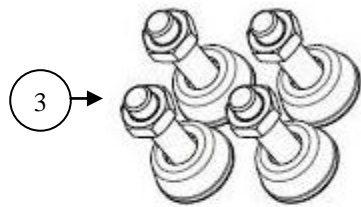

Description: **ROBINHOOD SUPERTUB SGL DRW SLIM**
Model Number: **ST6001SLIM**

Model pictured: **ST6001SLIM**

Exploded Tub Assembly

Exploded Tub Assembly Cont

		Part number
Item	Description	ST 6001SLIM
1	Waste grill screw	752230
2	Waste grill	752214
3	Overflow O ring	752220
4	Overflow screw (1 off)	999074
5	Waste seal	752209
6	Waste body	752205
7	Overflow hose clip	752229
8	Washing machine waste hose	752224
9	Washing machine waste inlet	752201
10	Overflow hose	752215
11	Overflow body	752219
12	Waste elbow	752204
13	U bend complete kit	75220345
14	Waste T piece	752203
15	Washing machine waste hose clip (1 off)	752228
16	Waste inlet blanking cover	752202
17	Screw (1 off)	999054

Exploded Chassis Assembly

		Part number
Item	Description	ST 6001SLIM
1	Drawer assembly (less basket)	751061
2	Basket (sold as a accessory)	ST6001SLIM-LAU-BAS
3	Side/runner set (left & right hand) (2 x sides & 2 x runners)	Supplied with Item 1
4	Flexible hose	751141
5	Three way ball valve complete (1 off) Hot	752235HT
N/S	Three way ball valve complete (1 off) Cold	752235CD
N/S	Non return valve Hot	Part of item 5

N/S = Not shown

Exploded Tap Assembly

Item	Description	Part number
		ST6001SLIM
1	Tap complete including hoses and fittings	751193
2	Tap Seal Washer	751193OR
3	Flexible hose hot (red)	751193HT
4	Flexible hose cold (blue)	751193CD
5	Cartridge only (not shown)	751193C

Installation Kit

1

Item	Description	Part number
		ST6001SLIM
1	Installation kit complete (as shown above)	752043
2	Plug	750636
3	Adjustable foot assembly (1 off)	750920
4	Cable tie	Available from Hardware Stores