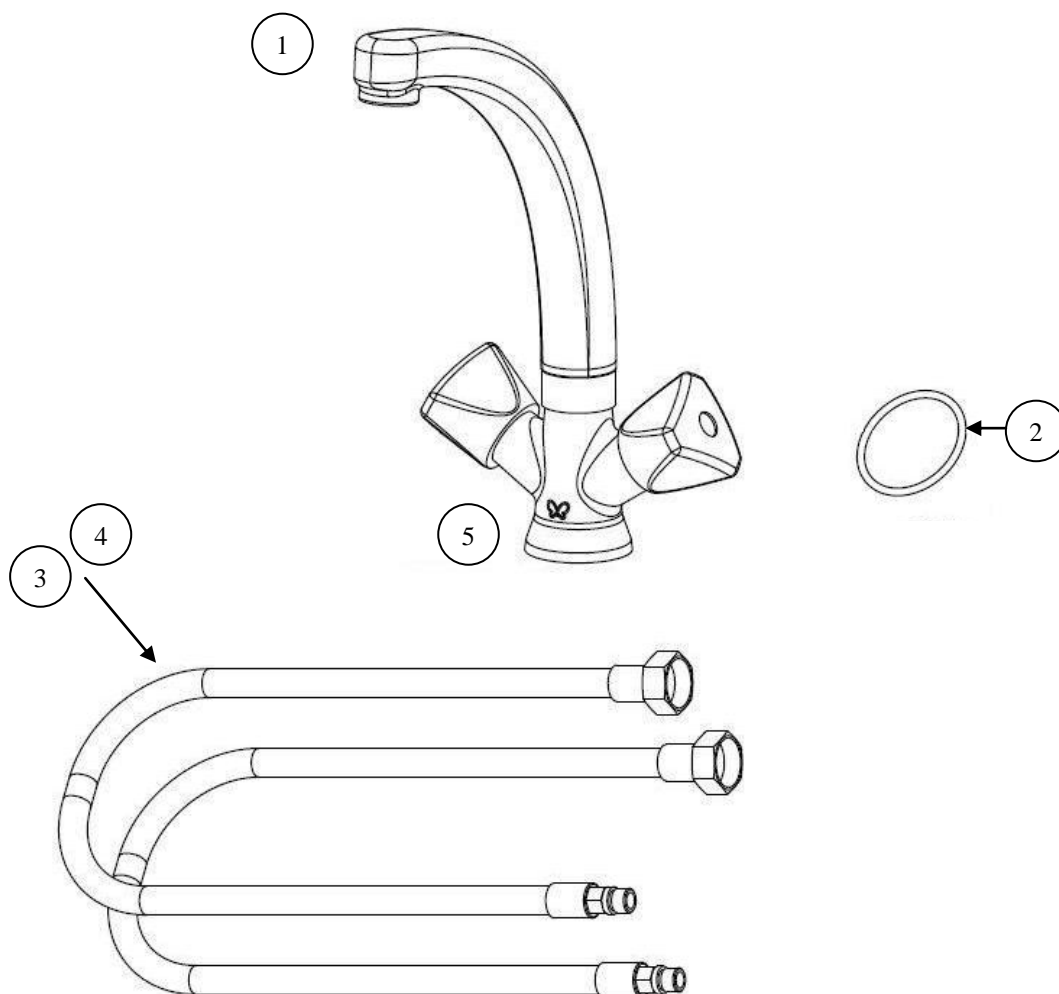

Description: **ROBINHOOD SUPERTUB EXTRA**
Model Number: **ST3201**

Model pictured: **ST3201**

Exploded Tub Assembly

Item	Description	Part number
1	Waste grill screw	999140
2	Waste grill	750633SS
3	Overflow O ring	752220
4	Overflow screw (1 off)	999074
5	Waste seal	752218
6	Waste body 50mm	752216
7	Hose clip (1 off)	752228
8	Washing machine waste hose	752223
9	Washing machine waste inlet	752201
10	Overflow hose	752215
11	Overflow body	752219
12	Waste inlet blanking cover	752202
13	Screw (1 off)	999054

Exploded Chassis Assembly

Item	Description	Part number
1	Door assembly kit includes handle & magnetic catch	752050
2	Door handle (included in kit 752050)	Part of kit
3	Magnetic catch and rivet (included in kit 752050)	Part of kit
4	Hinge kit (2 hinges & 4 screws)	752054

Exploded Tap Assembly

Item	Description	Part number
		ST3201
1	Tap complete including hoses and fittings	752300
2	Tap seal washer	752300OR
3	Flexible hose hot (red)	752300HT
4	Flexible hose cold (blue)	752300CD
5	Cartridge only (not shown)	752300C

Installation Kit

		Part number
Item	Description	ST 3201
1	Installation kit complete (as shown above)	752041
2	Plug	750636
3	Adjustable foot assembly (1 off)	750920
4	Waste adaptor (50mm to 40mm dia.)	750638
5	Cable tie	Available from Hardware Stores
6	3 way ball valve complete (1 off) Hot	752234HT
7	3 way ball valve complete (1 off) Cold	752234CD
8	Non return valve	Part of item 6