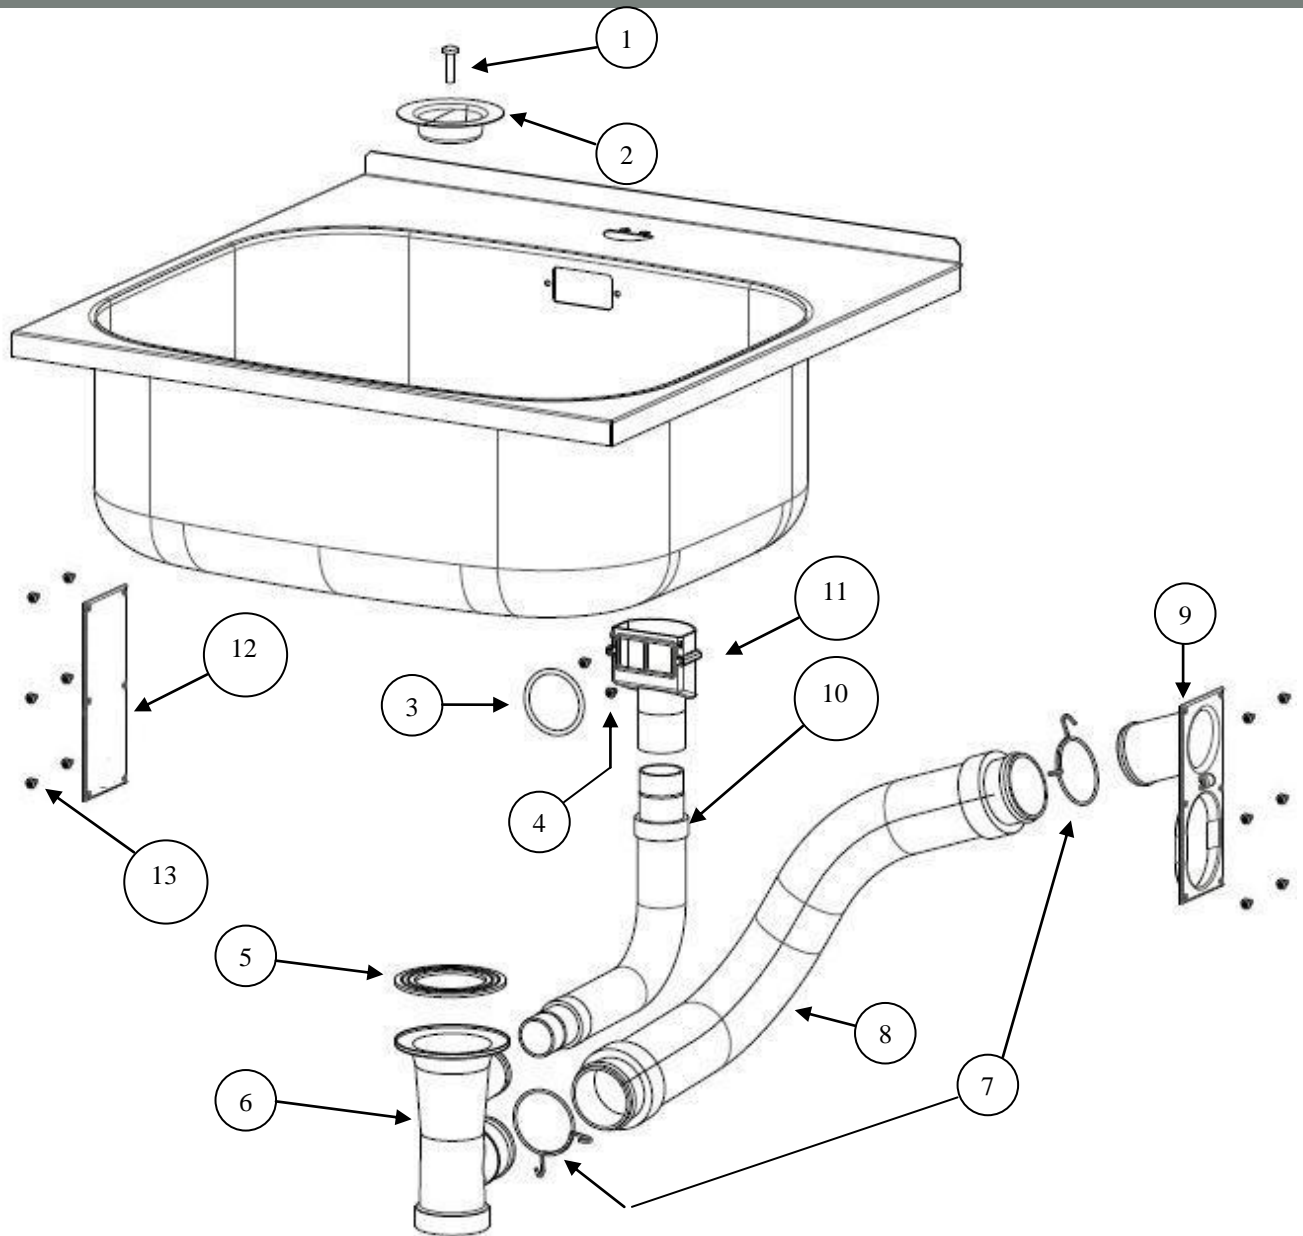

Description: **ROBINHOOD SUPERTUB EXTRA**
Model Number: **ST3201**

Model pictured: **ST3201**

Exploded Tub Assembly

Item	Description	Part number
1	Waste grill screw	999140
2	Waste grill	750633SS
3	Overflow O ring	752220
4	Overflow screw (1 off)	999074
5	Waste seal	752218
6	Waste body 50mm	752216
7	Hose clip (1 off)	752228
8	Washing machine waste hose	752223
9	Washing machine waste inlet	752201
10	Overflow hose	752215
11	Overflow body	752219
12	Waste inlet blanking cover	752202
13	Screw (1 off)	999054

Exploded Chassis Assembly

Item	Description	Part number
1	Door assembly kit includes handle & magnetic catch	752050
2	Door handle (included in kit 752050)	Part of kit
3	Magnetic catch and rivet (included in kit 752050)	Part of kit
4	Hinge kit (2 hinges & 4 screws)	752054

Exploded Tap Assembly

Item	Description	Part number
		ST3201
1	Tap complete including hoses and fittings	752300
2	Tap seal washer	752300OR
3	Flexible hose hot (red)	752300HT
4	Flexible hose cold (blue)	752300CD
5	Cartridge only (not shown)	752300C

Installation Kit

		Part number
Item	Description	ST 3201
1	Installation kit complete (as shown above)	752041
2	Plug	750636
3	Adjustable foot assembly (1 off)	750920
4	Waste adaptor (50mm to 40mm dia.)	750638
5	Cable tie	Available from Hardware Stores
6	3 way ball valve complete (1 off) Hot	752234HT
7	3 way ball valve complete (1 off) Cold	752234CD
8	Non return valve	Part of item 6