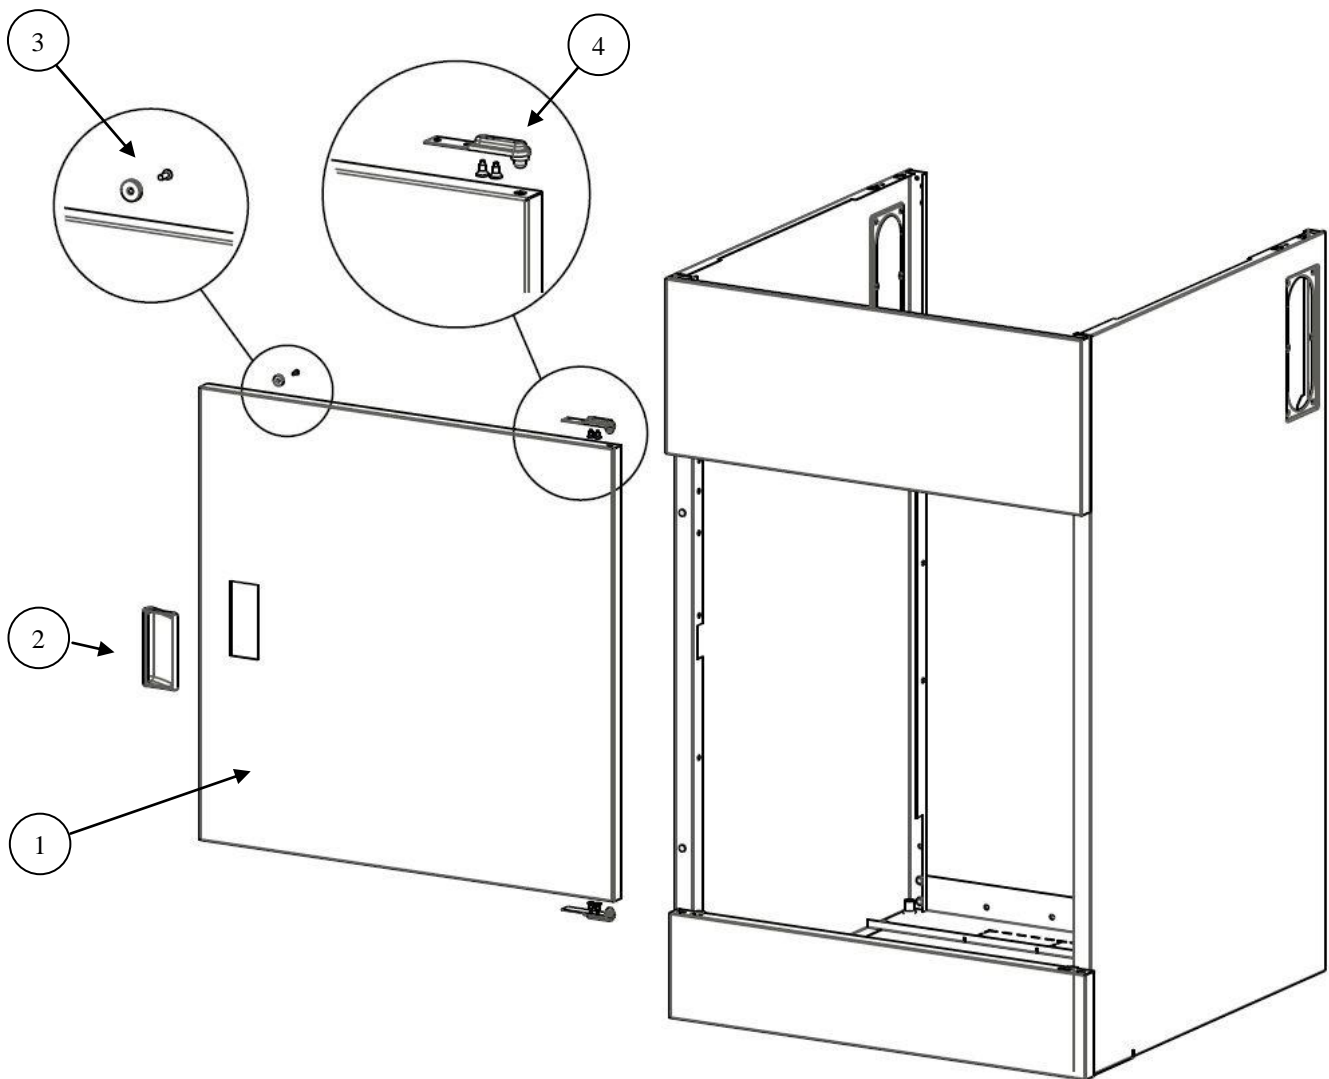

Description: **ROBINHOOD SUPERTUB EXTRA**
Model Number: **ST3201**

Model pictured: **ST3201**

Exploded Tub Assembly

Item	Description	Part number
1	Waste grill screw	999140
2	Waste grill	750633SS
3	Overflow O ring	752220
4	Overflow screw (1 off)	999074
5	Waste seal	752218
6	Waste body 50mm	752216
7	Hose clip (1 off)	752228
8	Washing machine waste hose	752223
9	Washing machine waste inlet	752201
10	Overflow hose	752215
11	Overflow body	752219
12	Waste inlet blanking cover	752202
13	Screw (1 off)	999054

Exploded Chassis Assembly

Item	Description	Part number
1	Door assembly kit includes handle & magnetic catch	752050
2	Door handle (included in kit 752050)	Part of kit
3	Magnetic catch and rivet (included in kit 752050)	Part of kit
4	Hinge kit (2 hinges & 4 screws)	752054

Exploded Tap Assembly

Item	Description	Part number
		ST3201
1	Tap complete including hoses and fittings	752300
2	Tap seal washer	752300OR
3	Flexible hose hot (red)	752300HT
4	Flexible hose cold (blue)	752300CD
5	Cartridge only (not shown)	752300C

Installation Kit

		Part number
Item	Description	ST 3201
1	Installation kit complete (as shown above)	752041
2	Plug	750636
3	Adjustable foot assembly (1 off)	750920
4	Waste adaptor (50mm to 40mm dia.)	750638
5	Cable tie	Available from Hardware Stores
6	3 way ball valve complete (1 off) Hot	752234HT
7	3 way ball valve complete (1 off) Cold	752234CD
8	Non return valve	Part of item 6