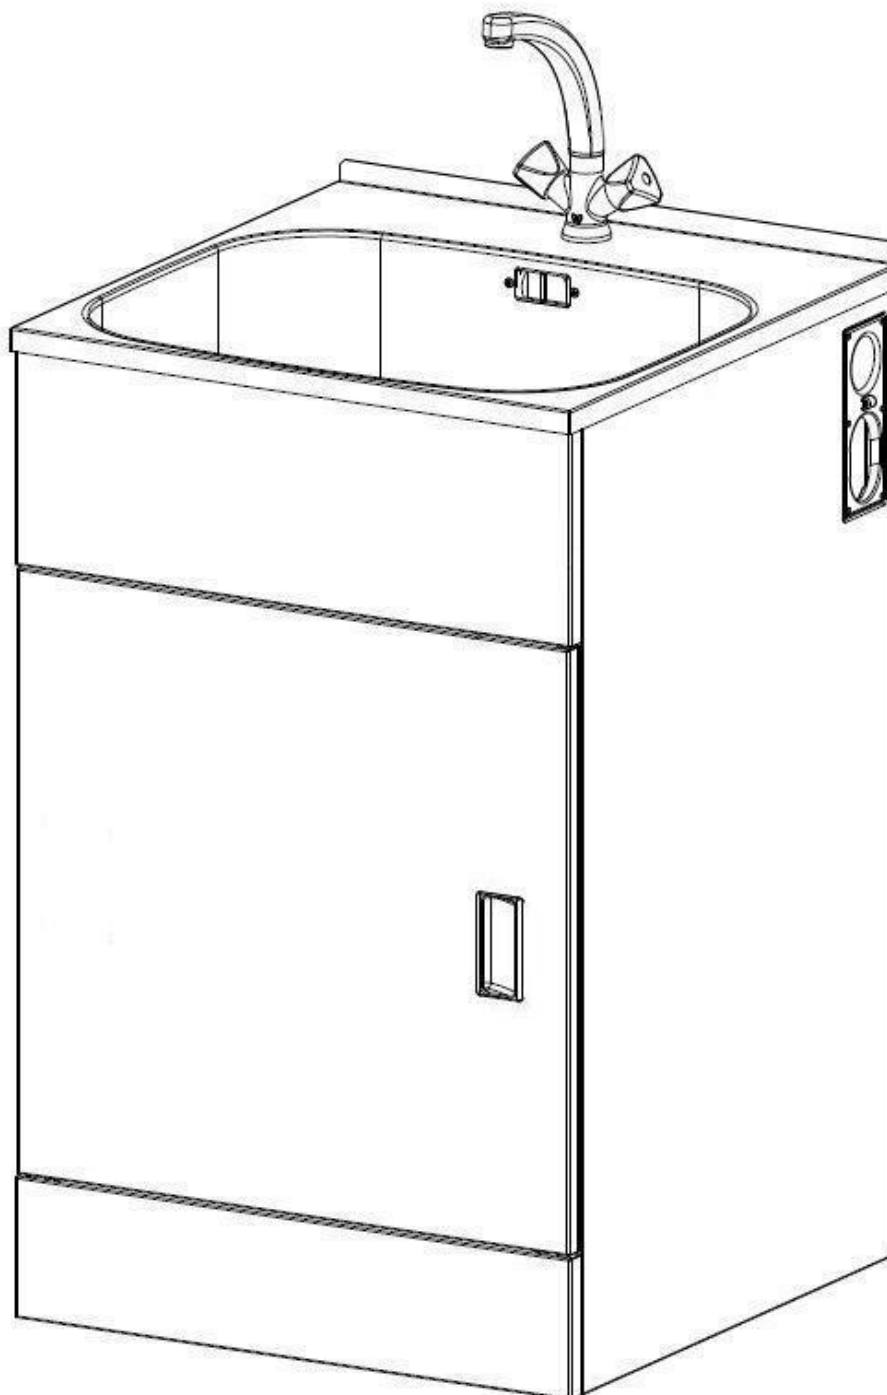

Description: **ROBINHOOD SUPERTUB EXTRA**
Model Number: **ST3201**

Model pictured: **ST3201**

Exploded Tub Assembly

Item	Description	Part number
1	Waste grill screw	999140
2	Waste grill	750633SS
3	Overflow O ring	752220
4	Overflow screw (1 off)	999074
5	Waste seal	752218
6	Waste body 50mm	752216
7	Hose clip (1 off)	752228
8	Washing machine waste hose	752223
9	Washing machine waste inlet	752201
10	Overflow hose	752215
11	Overflow body	752219
12	Waste inlet blanking cover	752202
13	Screw (1 off)	999054

Exploded Chassis Assembly

Item	Description	Part number
1	Door assembly kit includes handle & magnetic catch	752050
2	Door handle (included in kit 752050)	Part of kit
3	Magnetic catch and rivet (included in kit 752050)	Part of kit
4	Hinge kit (2 hinges & 4 screws)	752054

Exploded Tap Assembly

Item	Description	Part number
		ST3201
1	Tap complete including hoses and fittings	752300
2	Tap seal washer	752300OR
3	Flexible hose hot (red)	752300HT
4	Flexible hose cold (blue)	752300CD
5	Cartridge only (not shown)	752300C