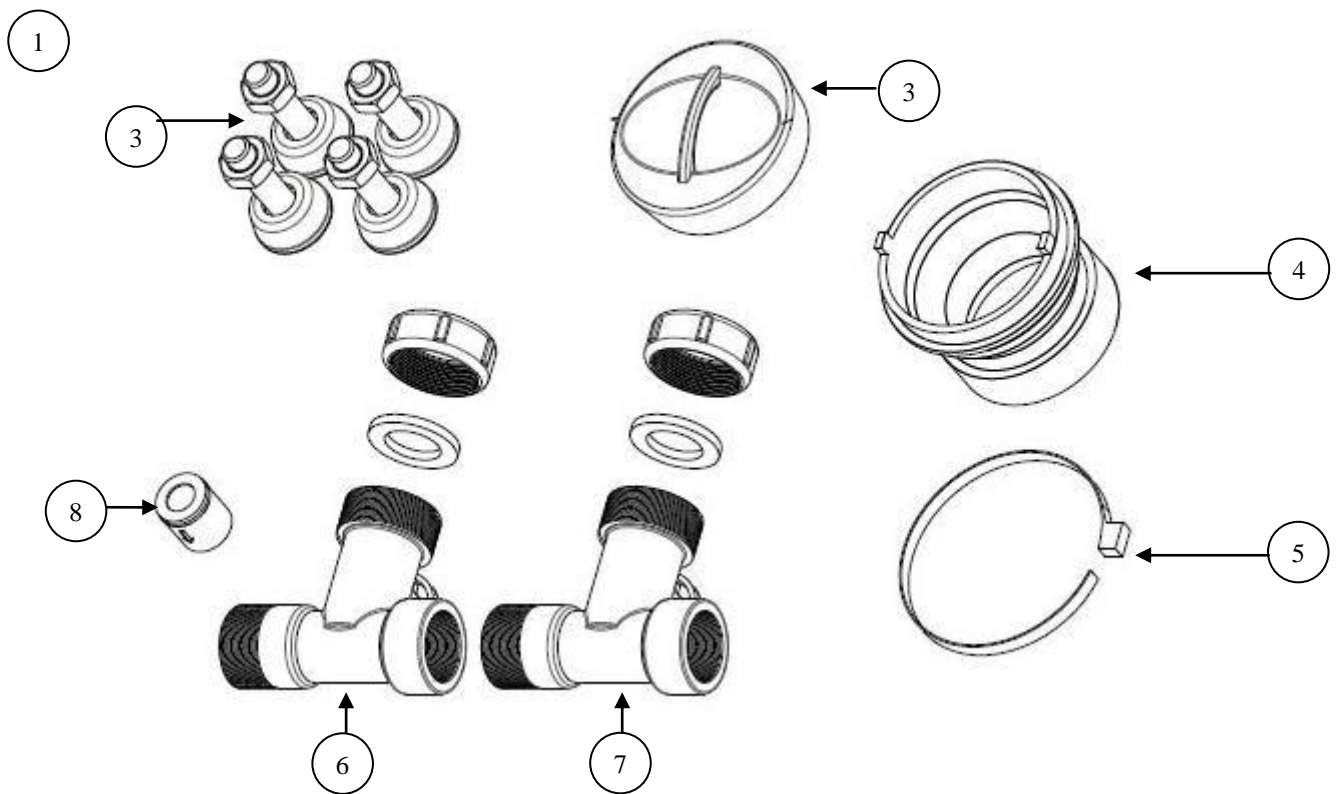

Description: **ROBINHOOD SUPERTUB EXTRA**
Model Number: **ST3201**

Model pictured: **ST3201**

Exploded Tub Assembly

Item	Description	Part number
1	Waste grill screw	999140
2	Waste grill	750633SS
3	Overflow O ring	752220
4	Overflow screw (1 off)	999074
5	Waste seal	752218
6	Waste body 50mm	752216
7	Hose clip (1 off)	752228
8	Washing machine waste hose	752223
9	Washing machine waste inlet	752201
10	Overflow hose	752215
11	Overflow body	752219
12	Waste inlet blanking cover	752202
13	Screw (1 off)	999054

Exploded Chassis Assembly

Item	Description	Part number
1	Door assembly kit includes handle & magnetic catch	752050
2	Door handle (included in kit 752050)	Part of kit
3	Magnetic catch and rivet (included in kit 752050)	Part of kit
4	Hinge kit (2 hinges & 4 screws)	752054

Exploded Tap Assembly

Item	Description	Part number
		ST3201
1	Tap complete including hoses and fittings	752300
2	Tap seal washer	752300OR
3	Flexible hose hot (red)	752300HT
4	Flexible hose cold (blue)	752300CD
5	Cartridge only (not shown)	752300C

Installation Kit

		Part number
Item	Description	ST 3201
1	Installation kit complete (as shown above)	752041
2	Plug	750636
3	Adjustable foot assembly (1 off)	750920
4	Waste adaptor (50mm to 40mm dia.)	750638
5	Cable tie	Available from Hardware Stores
6	3 way ball valve complete (1 off) Hot	752234HT
7	3 way ball valve complete (1 off) Cold	752234CD
8	Non return valve	Part of item 6