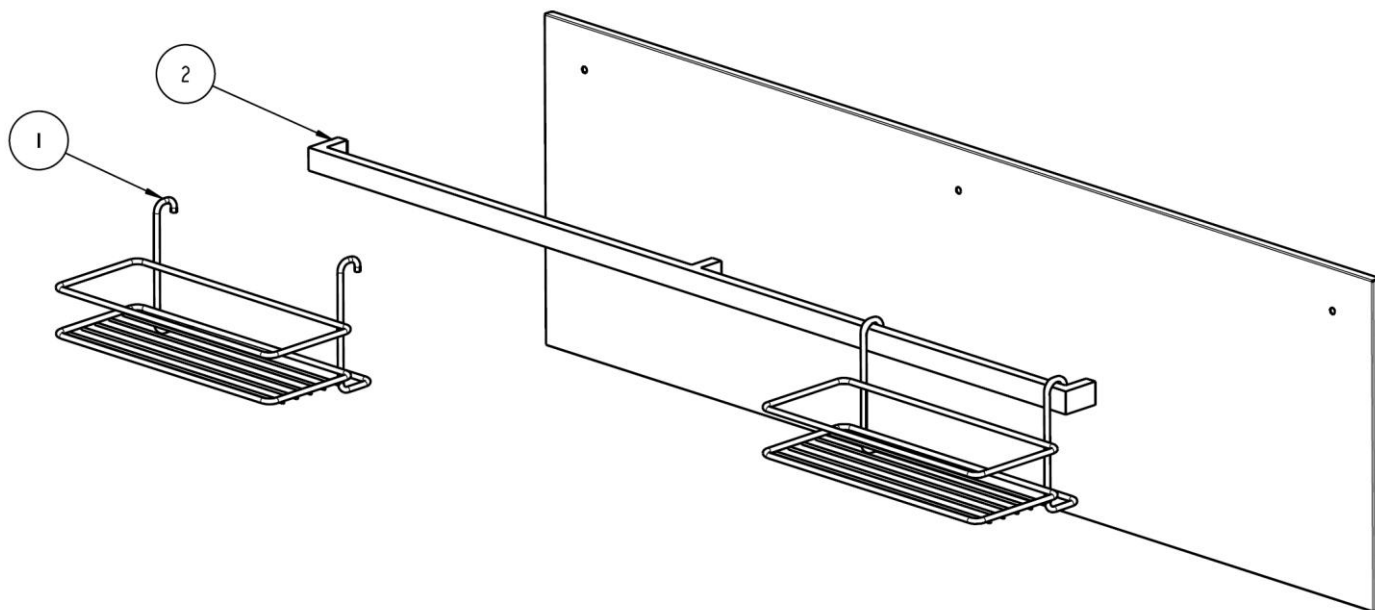

Description: **ROBINHOOD SUPERTUB SPLASHBACKS**  
Model Number: **SB1200 SB560B SB560**

## Exploded view SB1200

		Part number
Item	Description	SB1200
1	Chrome basket - Accessory	751147
2	Handle including screws and washers	751113
3	Installation kit (not shown)	751205