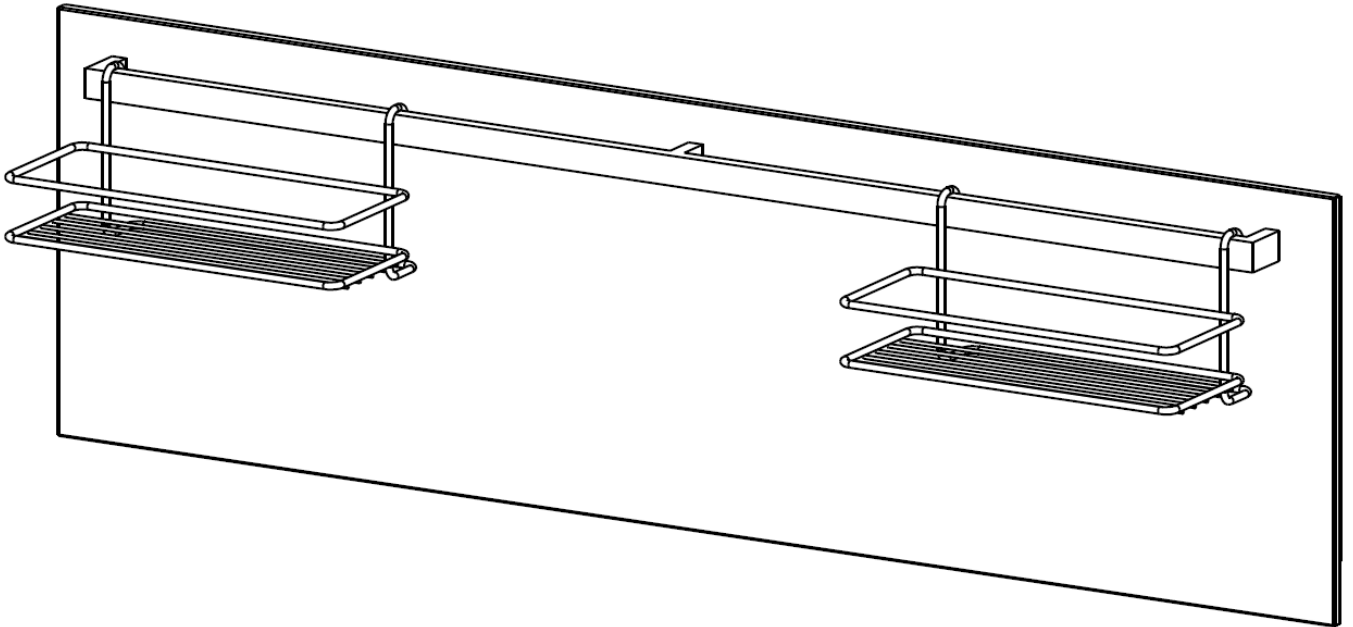

Description: **ROBINHOOD SUPERTUB SPLASHBACKS**  
Model Number: **SB1200 SB560B SB560**

## Exploded view SB1200

		Part number
Item	Description	SB1200
1	Chrome basket - Accessory	751147
2	Handle including screws and washers	751113
3	Installation kit (not shown)	751205