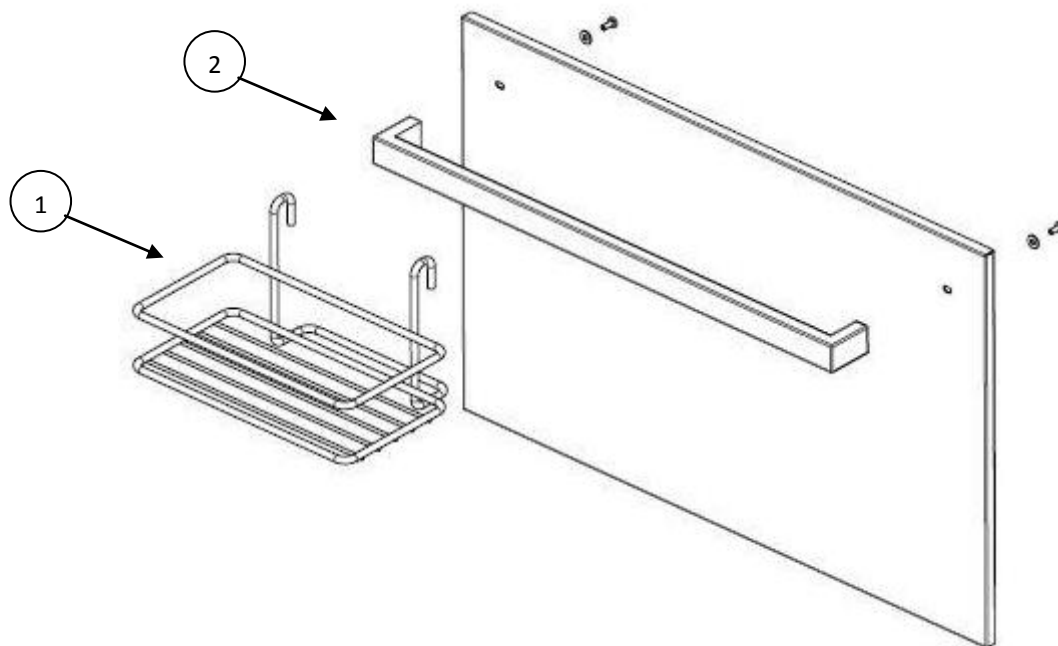

Exploded view SB560B

		Part number
Item	Description	SB560B
1	Chrome basket - Accessory	751202
2	Handle including screws and washers	751201
N/S	Installation kit (not shown)	751205