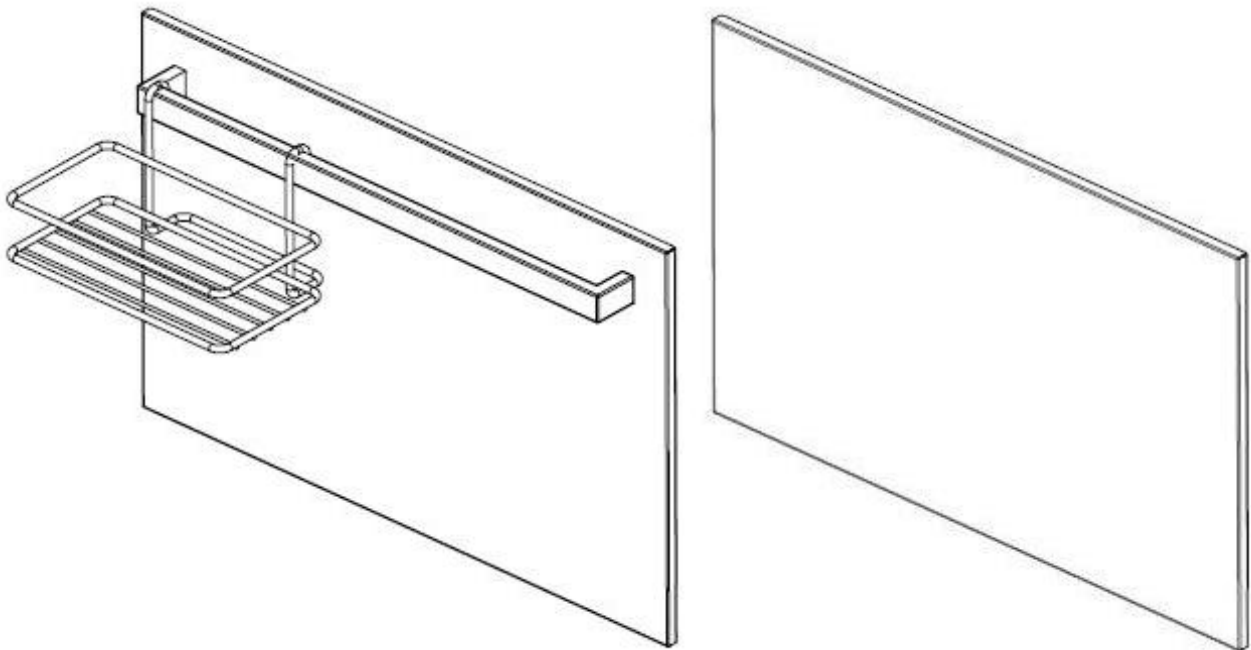

Description: **ROBINHOOD SUPERTUB SPLASHBACKS**  
Model Number: **SB1200 SB560B SB560**

## Exploded view SB1200

		Part number
Item	Description	SB1200
1	Chrome basket - Accessory	751147
2	Handle including screws and washers	751113
3	Installation kit (not shown)	751205