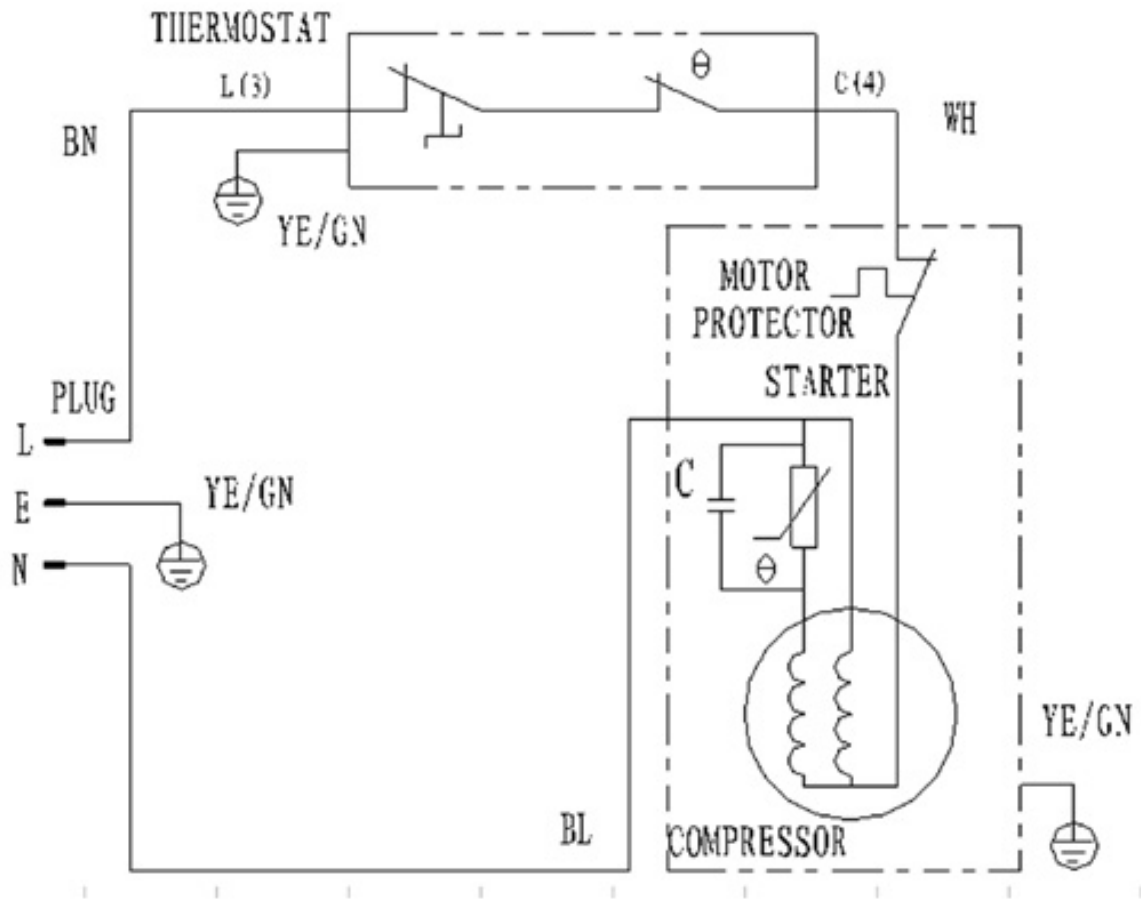

The electrical diagram

New Zealand

Monaco Corporation Ltd
Telephone: (09) 415 6000
Facsimile: (09) 415 7400
Email: enquiries@robinhood.co.nz
www.robinhood.co.nz

Australia

Shiro Australia Pty Ltd
(ABN 28 002 386 129)
Telephone: 1800 648 556
Facsimile: 1800 628 577
Email: enquiries@robinhood.com.au
www.robinhood.com.au