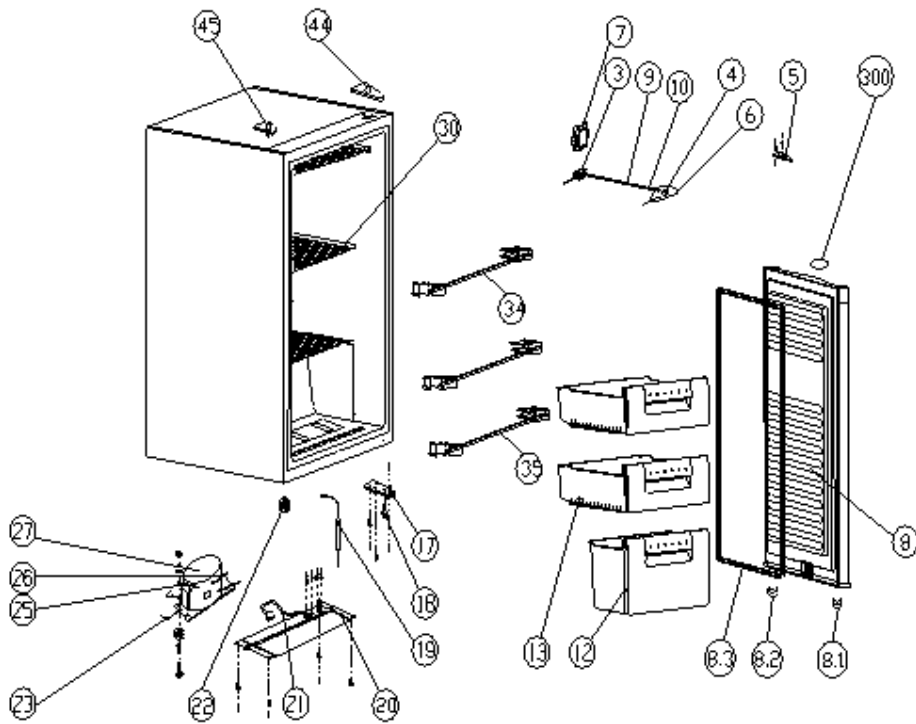

Description: **ROBINHOOD 82L BAR FREEZER S/S**
Model Number: **RHBFZ82X**

Model pictured: **RHBFZ82X**

Exploded view

Model pictured: **RHBFZ82X**

Model & Parts may vary slightly from images pictured

Parts List

Item	Description	Part Number
3	Thermostat	3040200020
4	Thermostat knob	20122010024
5	Upper door hinge assembly	3031400148
6	Thermostat dial	3029900008
7	Thermostat Cover	20122010041
8	Door	2100100186
8.1	Door sleeve	20122090569
8.2	Door sleeve	20122090569
8.3	Door gasket	3020400019
9	Thermostat pole	3029900010
10	Adjusting pole	20122010102
12	Lower drawer	20122030086
13	Big drawer	20122030276
17	Lower door hinge assembly	3031400067
18	Short adjust foot	20122990810
19	Drier filter	3040500009
20	Compressor base support	3039900125
21	Power supply cord with plug	3050100124
22	Long adjust foot	20122990782
23	Earthing wire of compressor	3050200094
25	Process tube	3040600005
26	Connecting tube	20114070006
27	Compressor	3040100031
30	Evaporator	3040300035
34	Shelf breaker of freeze,top	20122990519
35	Shelf breaker of freeze,middle	20122990520
44	Door hinge cover	20122080163
45	Door hinge screw hole cover	20122080162