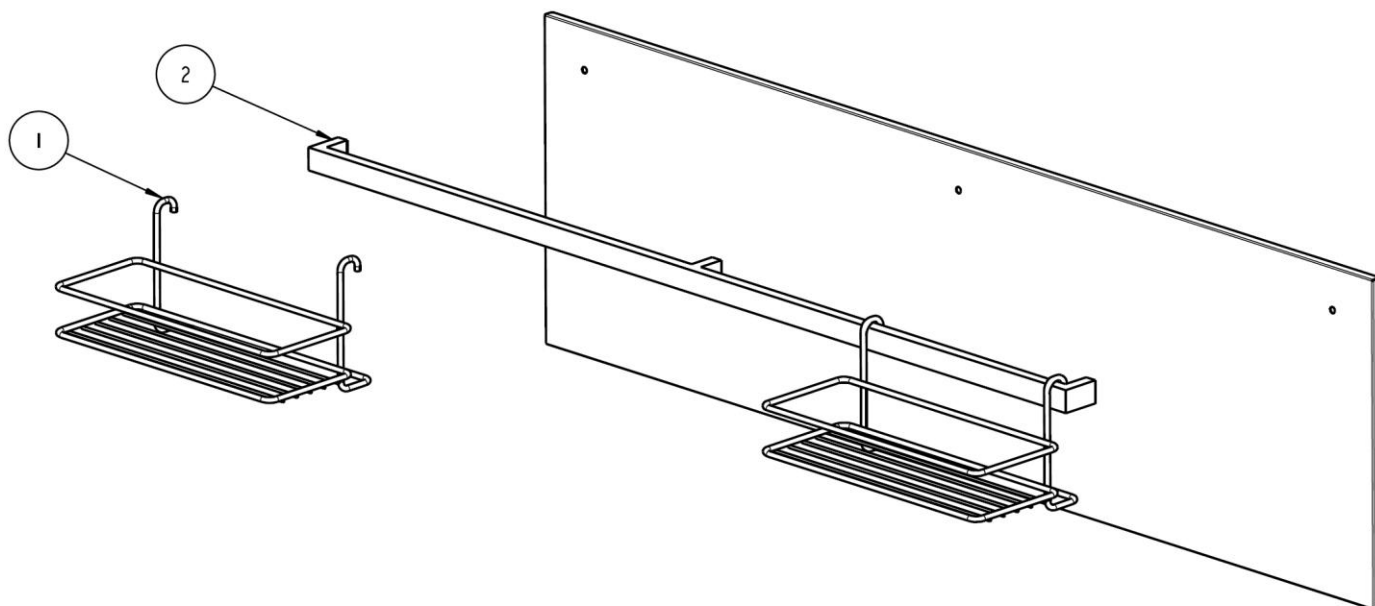

Description: **ROBINHOOD SUPERTUB SPLASHBACKS**
Model Number: **SB1200 SB560B SB560**

Exploded view SB1200

		Part number
Item	Description	SB1200
1	Chrome basket - Accessory	751147
2	Handle including screws and washers	751113
3	Installation kit (not shown)	751205

Exploded view SB560B

		Part number
Item	Description	SB560B
1	Chrome basket - Accessory	751202
2	Handle including screws and washers	751201
N/S	Installation kit (not shown)	751205

Exploded view SB560

		Part number
Item	Description	SB560
N/S	Installation kit (not shown)	751205