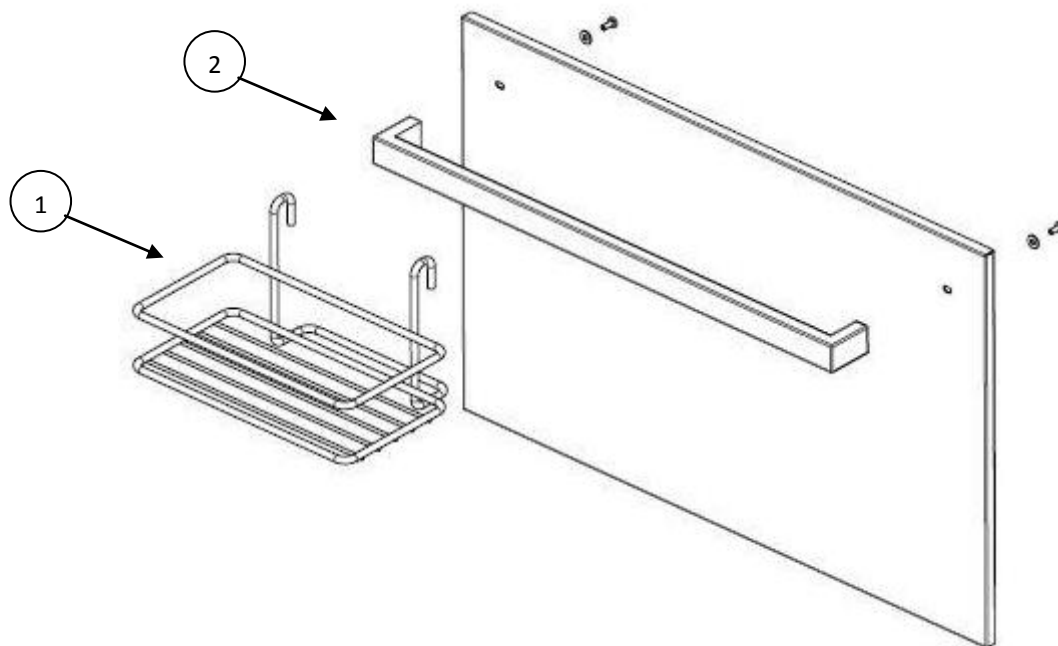

Description: **ROBINHOOD SUPERTUB SPLASHBACKS**
Model Number: **SB1200 SB560B SB560**

Exploded view SB1200

		Part number
Item	Description	SB1200
1	Chrome basket - Accessory	751147
2	Handle including screws and washers	751113
3	Installation kit (not shown)	751205

Exploded view SB560B

		Part number
Item	Description	SB560B
1	Chrome basket - Accessory	751202
2	Handle including screws and washers	751201
N/S	Installation kit (not shown)	751205

Exploded view SB560

		Part number
Item	Description	SB560
N/S	Installation kit (not shown)	751205