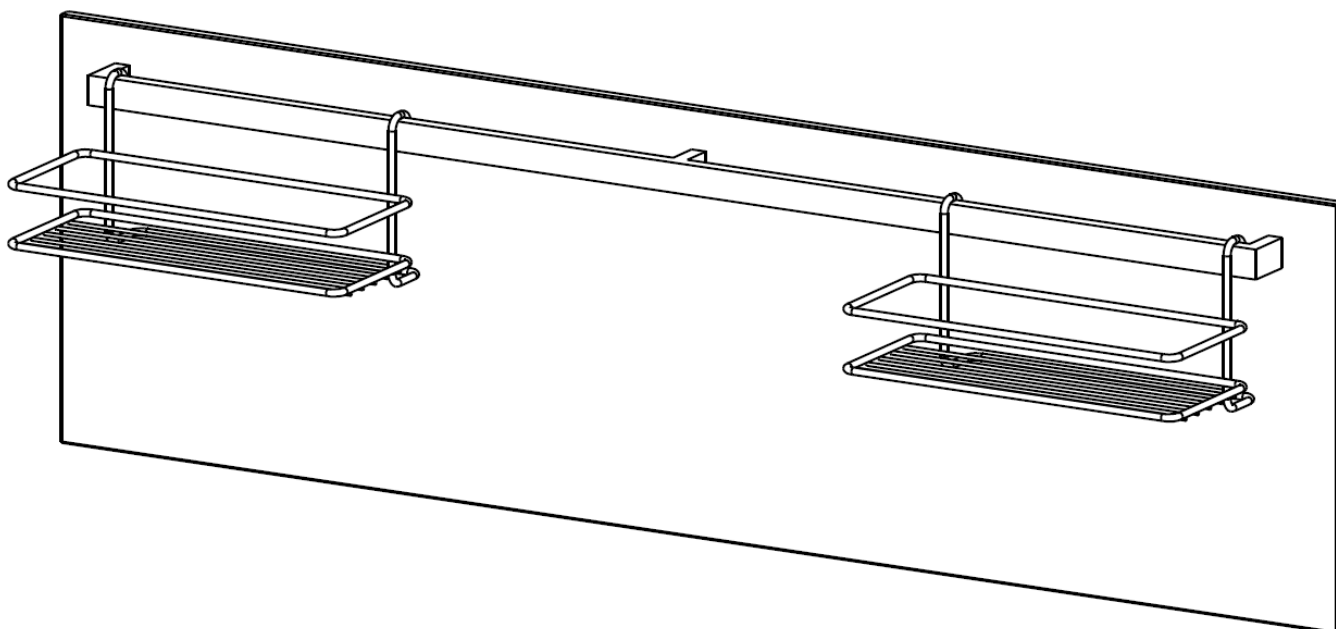

Description: **ROBINHOOD SUPERTUB SPLASHBACKS**
Model Number: **SB1200 SB560B SB560**

Exploded view SB1200

		Part number
Item	Description	SB1200
1	Chrome basket - Accessory	751147
2	Handle including screws and washers	751113
3	Installation kit (not shown)	751205

Exploded view SB560B

		Part number
Item	Description	SB560B
1	Chrome basket - Accessory	751202
2	Handle including screws and washers	751201
N/S	Installation kit (not shown)	751205

Exploded view SB560

		Part number
Item	Description	SB560
N/S	Installation kit (not shown)	751205