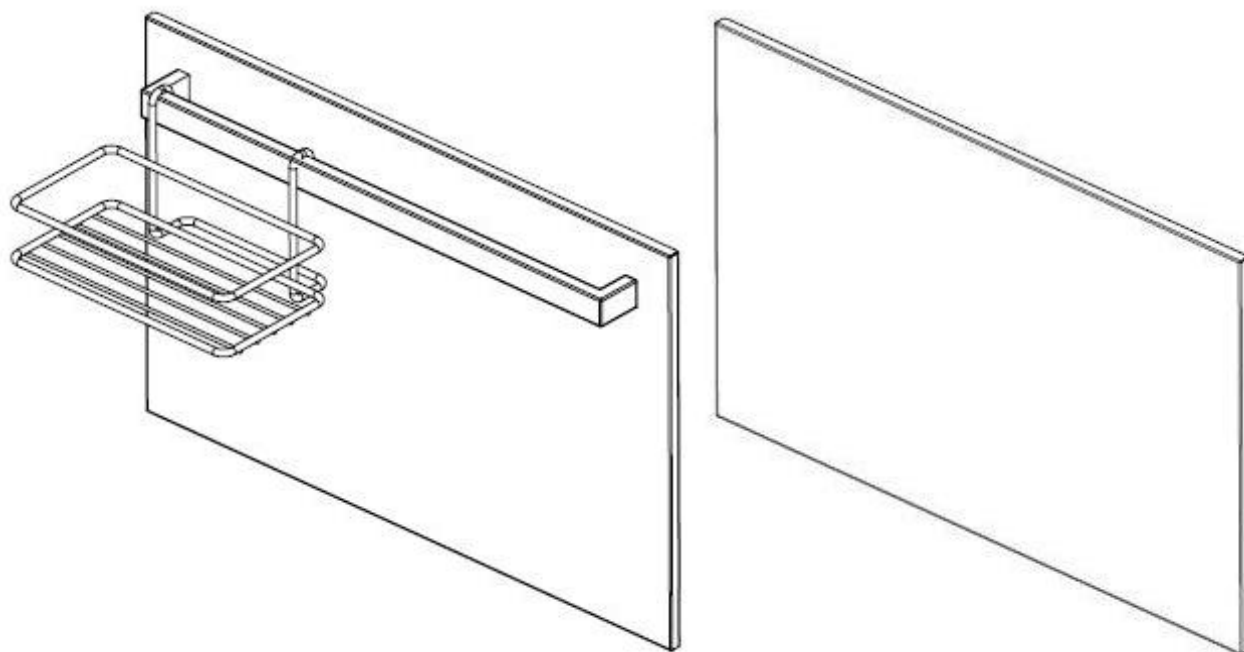

Description: **ROBINHOOD SUPERTUB SPLASHBACKS**
Model Number: **SB1200 SB560B SB560**

Exploded view SB1200

		Part number
Item	Description	SB1200
1	Chrome basket - Accessory	751147
2	Handle including screws and washers	751113
3	Installation kit (not shown)	751205

Exploded view SB560B

		Part number
Item	Description	SB560B
1	Chrome basket - Accessory	751202
2	Handle including screws and washers	751201
N/S	Installation kit (not shown)	751205

Exploded view SB560

		Part number
Item	Description	SB560
N/S	Installation kit (not shown)	751205