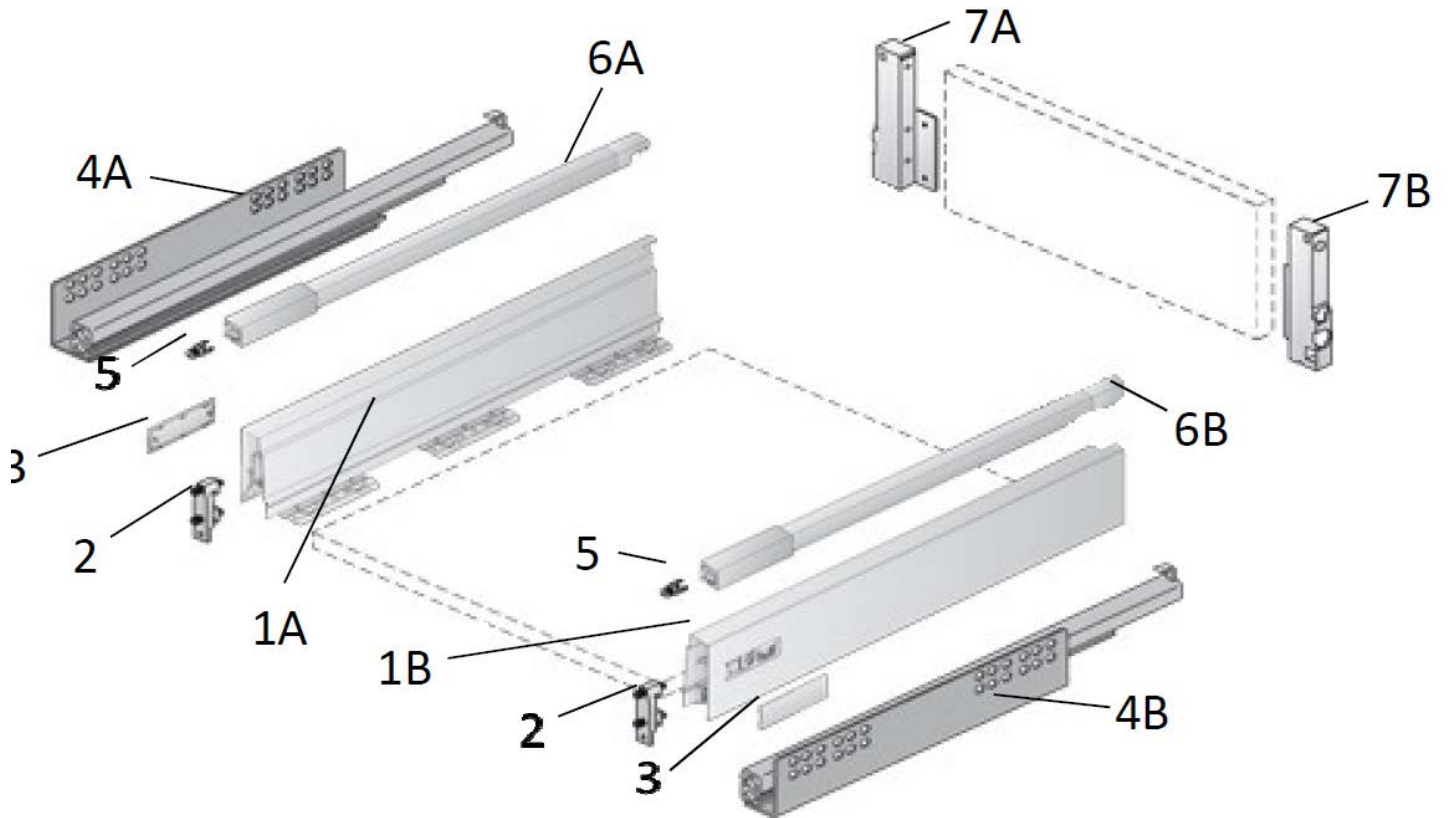

Hardware List

Item	Description	Part Number
1A	Hettich Atira Drawer Side 470mm White L/H	9194412
1B	Hettich Atira Drawer Side 470mm White R/H	9194413
2	Hettich Atira Front Connector For Drawer Side White (Dowelled)	1061450
3	Hettich Atira Drawer Side Cover Cap White	9194647
4A	Hettich Atira Drawer Slide 470mm L/H (30kg)	9118054
4B	Hettich Atira Drawer Slide 470mm R/H (30kg)	9118055
5	Hettich Atira Gallery Rail Front Connector White	1061965
6A	Hettich Atira Rear Gallery Rail 470mm White L/H	9194544
6B	Hettich Atira Rear Gallery Rail 470mm White R/H	9194545
7A	Hettich Atira Rear Panel Connector 144mm White L/H	9194635
7B	Hettich Atira Rear Panel Connector 144mm White R/H	9194636

Australia

Shriro Australia Pty Limited
(ABN 28 002 386 129)
Telephone: 1800 648 556
Facsimile: 1800 628 577
Email: enquiries@robinhood.com.au