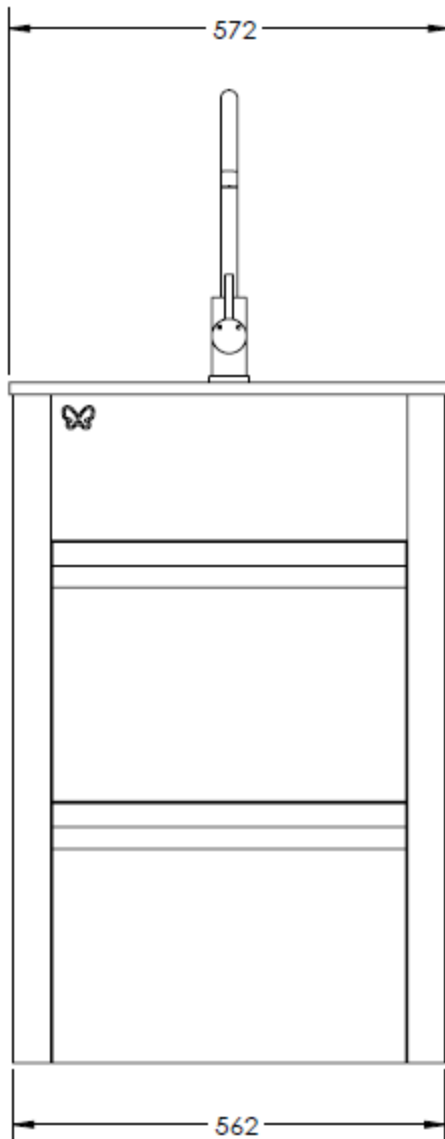

Description: **ROBINHOOD SUPERTUB STX SERIES STANDARD 560MM**
Model Number: **STX8001**

Model pictured: **STX8001**

Exploded Tub Assembly

Parts List

Item	Description	Part number
		STX8001
1	Handle	n/a
2	Waste grill	n/a
3	Waste grill seal	n/a
5	Washer	n/a
6	Pulling bar	n/a
	Supertub 2 and STX waste basket assembly (Item1,2,3,5&6)	C090000008
4	Screw nut	Y100300011
7	Stainless steel body	Y110101102
8	Plastic body (include brass screw)	Y110101011
9	Seal of body (thick)	Y112300002
10	Seal of body (thin)	Y112300001
11	Screw nut	Y100400011
12	Rubber seal	Y112300015
13	Hose III	752224
16	Hose WMC clip	752228
17	3 way connection tube	752203
18	Taper waste seal	Y112300014
19	Tube nut II	Y100400004
20	Pipe	752204
21	Tube nut I	Y100400003
22	Waste seal	Y112300013
23	Overflow hose	Y112001160
24	O ring	Y112300550
25	Cross screw	Y100199030
26	Overflow decorated cover	Y119900320
27	Overflow base	Y119900069
28	Overflow seal	Y112300125
29	Overflow connection	Y112002059
30	Waste inlet	752201

Exploded Tap Assembly

Item	Description	Part number
1	Fixing plastic nut	P080005005
10	Handel bar	Y150401450
21	Washer	Y112300389
22	Aerator	Y150299049
23	Aerator cover	Y150299110
24	Flexible hose	P080001069
25	Flexible hose	P080001070