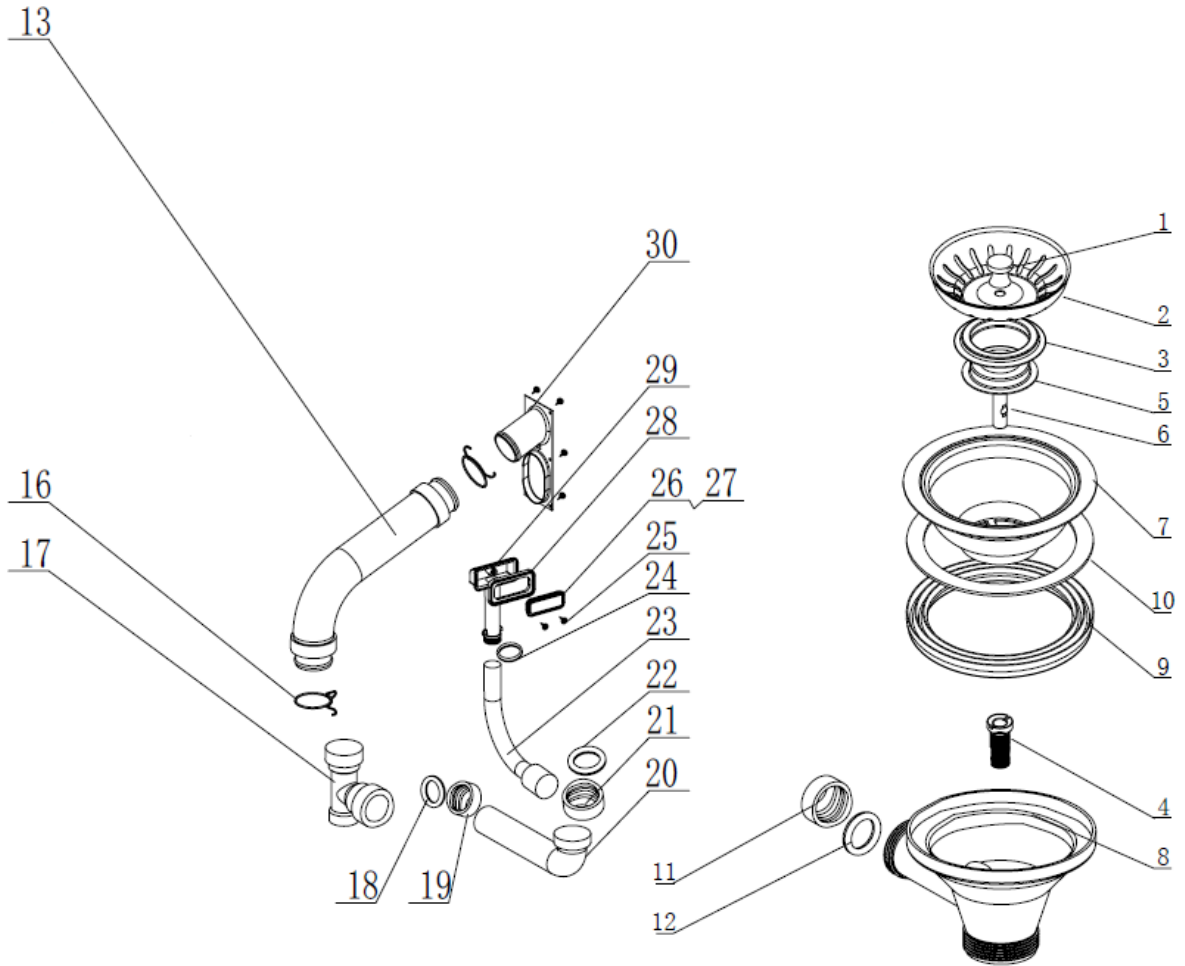

Description: **ROBINHOOD SUPERTUB STX SERIES STANDARD 560MM**
Model Number: **STX8001**

Model pictured: **STX8001**

Exploded Tub Assembly

Parts List

Item	Description	Part number
		STX8001
1	Handle	n/a
2	Waste grill	n/a
3	Waste grill seal	n/a
5	Washer	n/a
6	Pulling bar	n/a
	Supertub 2 and STX waste basket assembly (Item1,2,3,5&6)	C090000008
4	Screw nut	Y100300011
7	Stainless steel body	Y110101102
8	Plastic body (include brass screw)	Y110101011
9	Seal of body (thick)	Y112300002
10	Seal of body (thin)	Y112300001
11	Screw nut	Y100400011
12	Rubber seal	Y112300015
13	Hose III	752224
16	Hose WMC clip	752228
17	3 way connection tube	752203
18	Taper waste seal	Y112300014
19	Tube nut II	Y100400004
20	Pipe	752204
21	Tube nut I	Y100400003
22	Waste seal	Y112300013
23	Overflow hose	Y112001160
24	O ring	Y112300550
25	Cross screw	Y100199030
26	Overflow decorated cover	Y119900320
27	Overflow base	Y119900069
28	Overflow seal	Y112300125
29	Overflow connection	Y112002059
30	Waste inlet	752201

Exploded Tap Assembly

Item	Description	Part number
1	Fixing plastic nut	P080005005
10	Handel bar	Y150401450
21	Washer	Y112300389
22	Aerator	Y150299049
23	Aerator cover	Y150299110
24	Flexible hose	P080001069
25	Flexible hose	P080001070