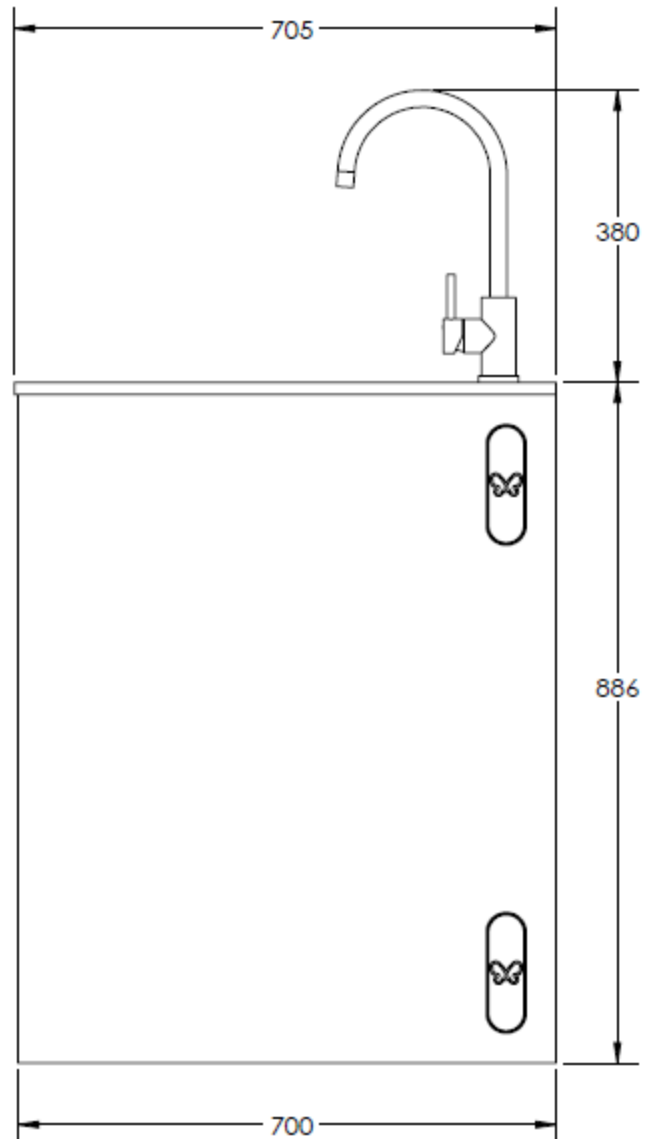

Description: **ROBINHOOD SUPERTUB STX SERIES STANDARD 560MM**
Model Number: **STX8001**

Model pictured: **STX8001**

Exploded Tub Assembly

Parts List

Item	Description	Part number
		STX8001
1	Handle	n/a
2	Waste grill	n/a
3	Waste grill seal	n/a
5	Washer	n/a
6	Pulling bar	n/a
	Supertub 2 and STX waste basket assembly (Item1,2,3,5&6)	C090000008
4	Screw nut	Y100300011
7	Stainless steel body	Y110101102
8	Plastic body (include brass screw)	Y110101011
9	Seal of body (thick)	Y112300002
10	Seal of body (thin)	Y112300001
11	Screw nut	Y100400011
12	Rubber seal	Y112300015
13	Hose III	752224
16	Hose WMC clip	752228
17	3 way connection tube	752203
18	Taper waste seal	Y112300014
19	Tube nut II	Y100400004
20	Pipe	752204
21	Tube nut I	Y100400003
22	Waste seal	Y112300013
23	Overflow hose	Y112001160
24	O ring	Y112300550
25	Cross screw	Y100199030
26	Overflow decorated cover	Y119900320
27	Overflow base	Y119900069
28	Overflow seal	Y112300125
29	Overflow connection	Y112002059
30	Waste inlet	752201

Exploded Tap Assembly

Item	Description	Part number
1	Fixing plastic nut	P080005005
10	Handel bar	Y150401450
21	Washer	Y112300389
22	Aerator	Y150299049
23	Aerator cover	Y150299110
24	Flexible hose	P080001069
25	Flexible hose	P080001070