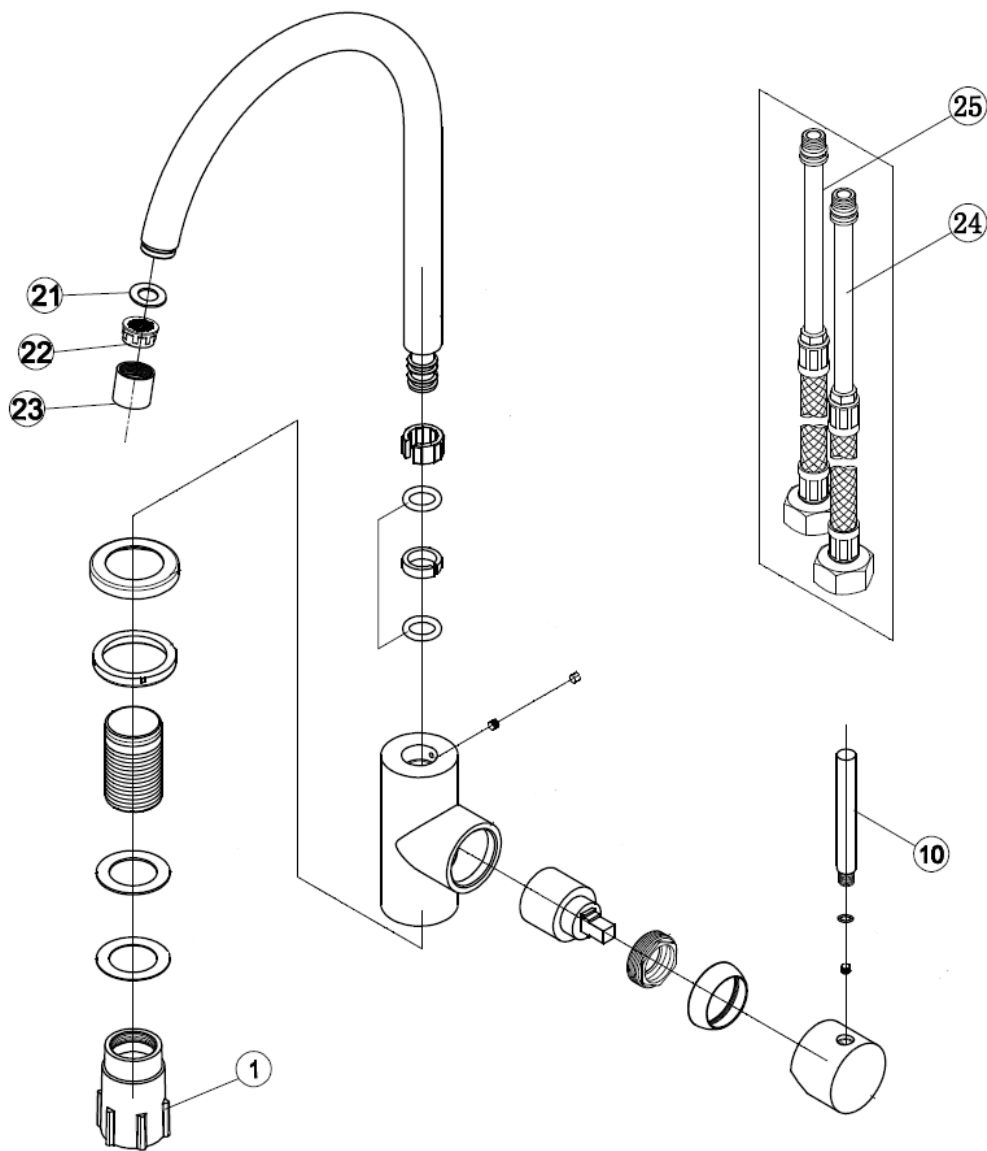

Description: **ROBINHOOD SUPERTUB STX SERIES STANDARD 560MM**
Model Number: **STX8001**

Model pictured: **STX8001**

Exploded Tub Assembly

Parts List

Item	Description	Part number
		STX8001
1	Handle	n/a
2	Waste grill	n/a
3	Waste grill seal	n/a
5	Washer	n/a
6	Pulling bar	n/a
	Supertub 2 and STX waste basket assembly (Item1,2,3,5&6)	C090000008
4	Screw nut	Y100300011
7	Stainless steel body	Y110101102
8	Plastic body (include brass screw)	Y110101011
9	Seal of body (thick)	Y112300002
10	Seal of body (thin)	Y112300001
11	Screw nut	Y100400011
12	Rubber seal	Y112300015
13	Hose III	752224
16	Hose WMC clip	752228
17	3 way connection tube	752203
18	Taper waste seal	Y112300014
19	Tube nut II	Y100400004
20	Pipe	752204
21	Tube nut I	Y100400003
22	Waste seal	Y112300013
23	Overflow hose	Y112001160
24	O ring	Y112300550
25	Cross screw	Y100199030
26	Overflow decorated cover	Y119900320
27	Overflow base	Y119900069
28	Overflow seal	Y112300125
29	Overflow connection	Y112002059
30	Waste inlet	752201

Exploded Tap Assembly

Item	Description	Part number
1	Fixing plastic nut	P080005005
10	Handel bar	Y150401450
21	Washer	Y112300389
22	Aerator	Y150299049
23	Aerator cover	Y150299110
24	Flexible hose	P080001069
25	Flexible hose	P080001070