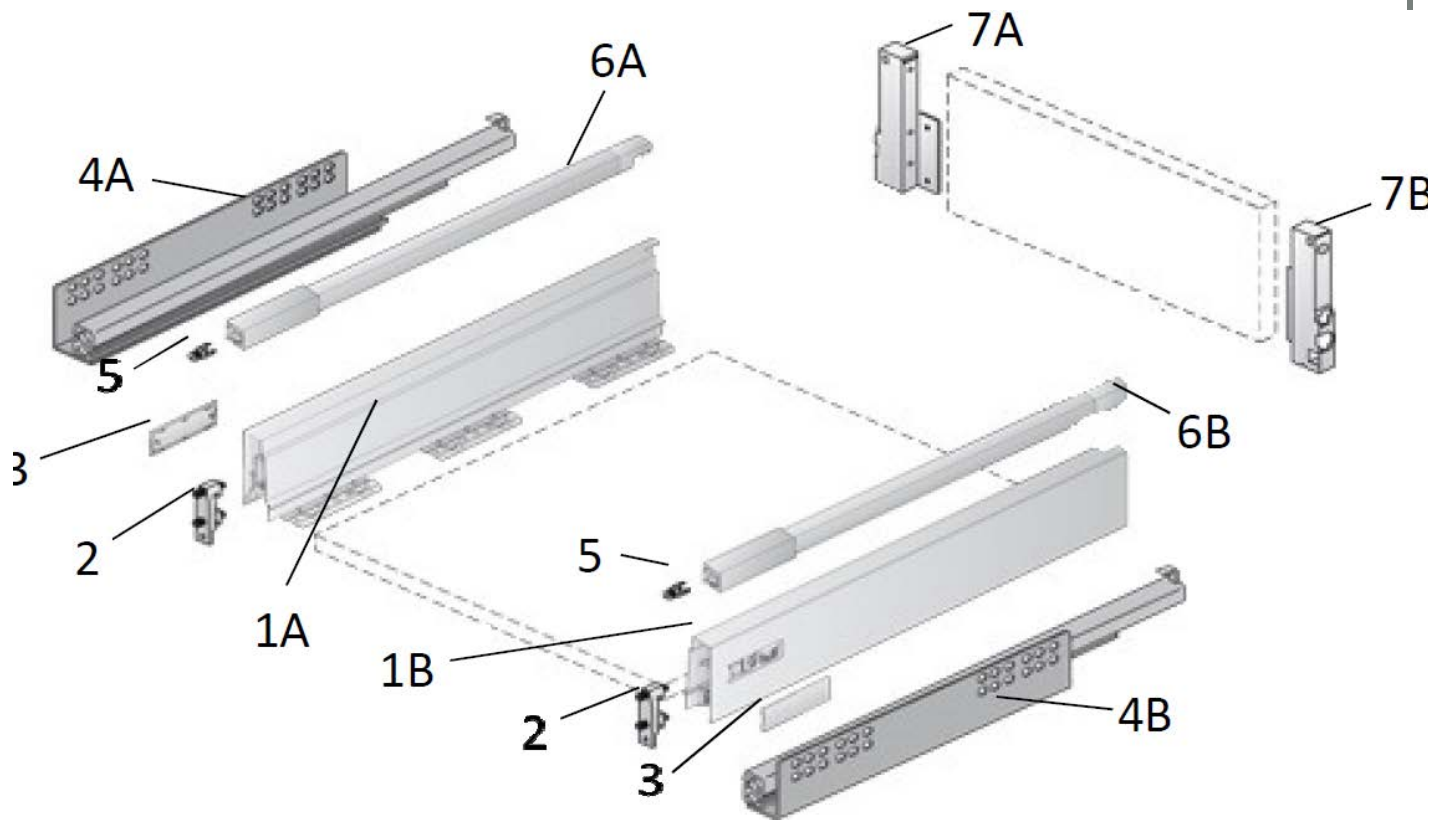

Hardware List

Item	Description	Part Number
1A	Hettich Atira Drawer Side 470mm White L/H	9194412
1B	Hettich Atira Drawer Side 470mm White R/H	9194413
2	Hettich Atira Front Connector For Drawer Side White (Dowelled)	1061450
3	Hettich Atira Drawer Side Cover Cap White	9194647
4A	Hettich Atira Drawer Slide 470mm L/H (30kg)	9118054
4B	Hettich Atira Drawer Slide 470mm R/H (30kg)	9118055
5	Hettich Atira Gallery Rail Front Connector White	1061965
6A	Hettich Atira Rear Gallery Rail 470mm White L/H	9194544
6B	Hettich Atira Rear Gallery Rail 470mm White R/H	9194545
7A	Hettich Atira Rear Panel Connector 144mm White L/H	9194635
7B	Hettich Atira Rear Panel Connector 144mm White R/H	9194636

Australia

Shriro Australia Pty Limited
(ABN 28 002 386 129)
Telephone: 1800 648 556
Facsimile: 1800 628 577
Email: enquiries@robinhood.com.au