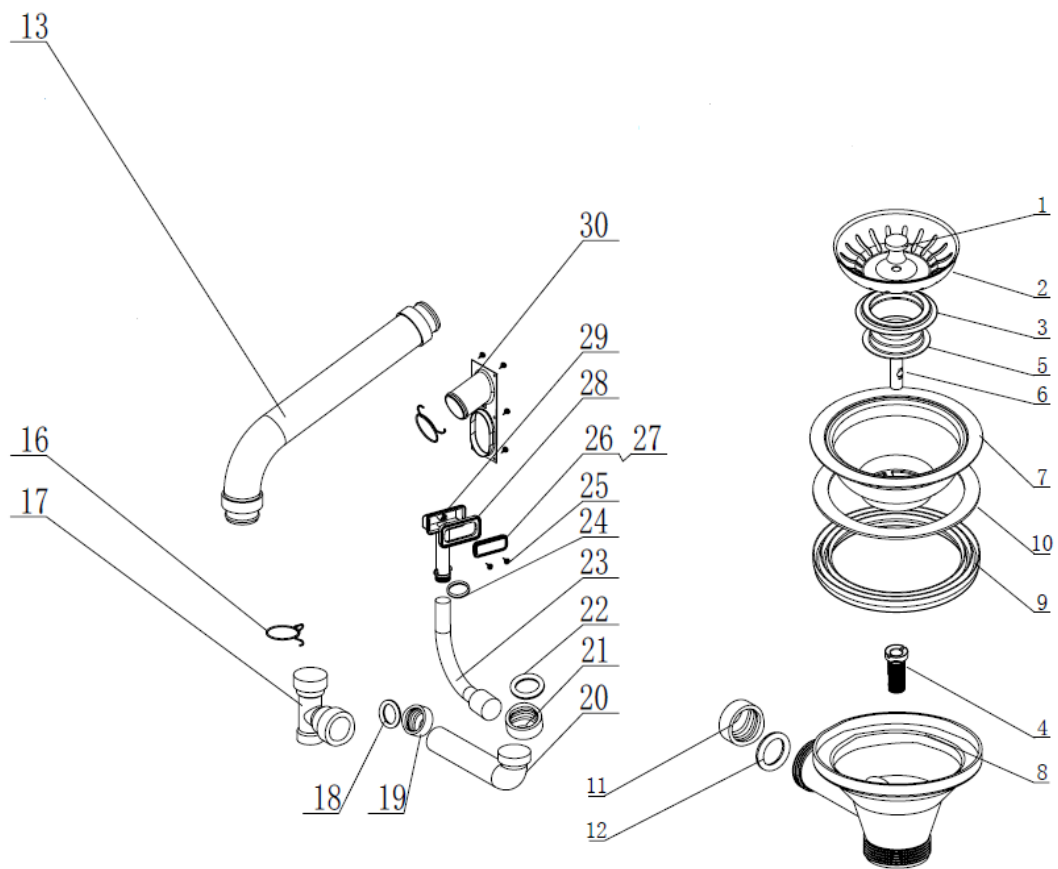

Description: **ROBINHOOD SUPERTUB STX SERIES WORKSTATION 1200MM**
Model Number: **STX8001WRK**

Model pictured: **STX8001WRK**

Exploded Tub Assembly

Parts List

		Part number
Item	Description	STX8001WRK
1	Handle	n/a
2	Waste grill	n/a
3	Waste grill seal	n/a
5	Washer	n/a
6	Pulling bar	n/a
	Supertub 2 and STX waste basket assembly (Item1,2,3,5&6)	C090000008
4	Screw nut	Y100300011
7	Stainless steel body	Y110101102
8	Plastic body (include brass screw)	Y110101011
9	Seal of body (thick)	Y112300002
10	Seal of body (thin)	Y112300001
11	Screw nut	Y100400011
12	Rubber seal	Y112300015
13	Hose IV	Y110299013
16	Hose WMC clip	752228
17	3 way connection tube	752203
18	Taper waste seal	Y112300014
19	Tube nut II	Y100400004
20	Pipe	752204
21	Tube nut I	Y100400003
22	Waste seal	Y112300013
23	Overflow hose	Y112001160
24	O ring	Y112300550
25	Cross screw	Y100199030
26	Overflow decorated cover	Y119900320
27	Overflow base	Y119900069
28	Overflow seal	Y112300125
29	Overflow connection	Y112002059
30	Waste inlet	752201

Exploded Tap Assembly

Item	Description	Part number
1	Fixing plastic nut	P080005005
23	Handel bar	Y150401450
27	Spout	Y150201395
28	Black silicone hose	Y159900647
29	Flexible hose	P080001069
30	Flexible hose	P080001070