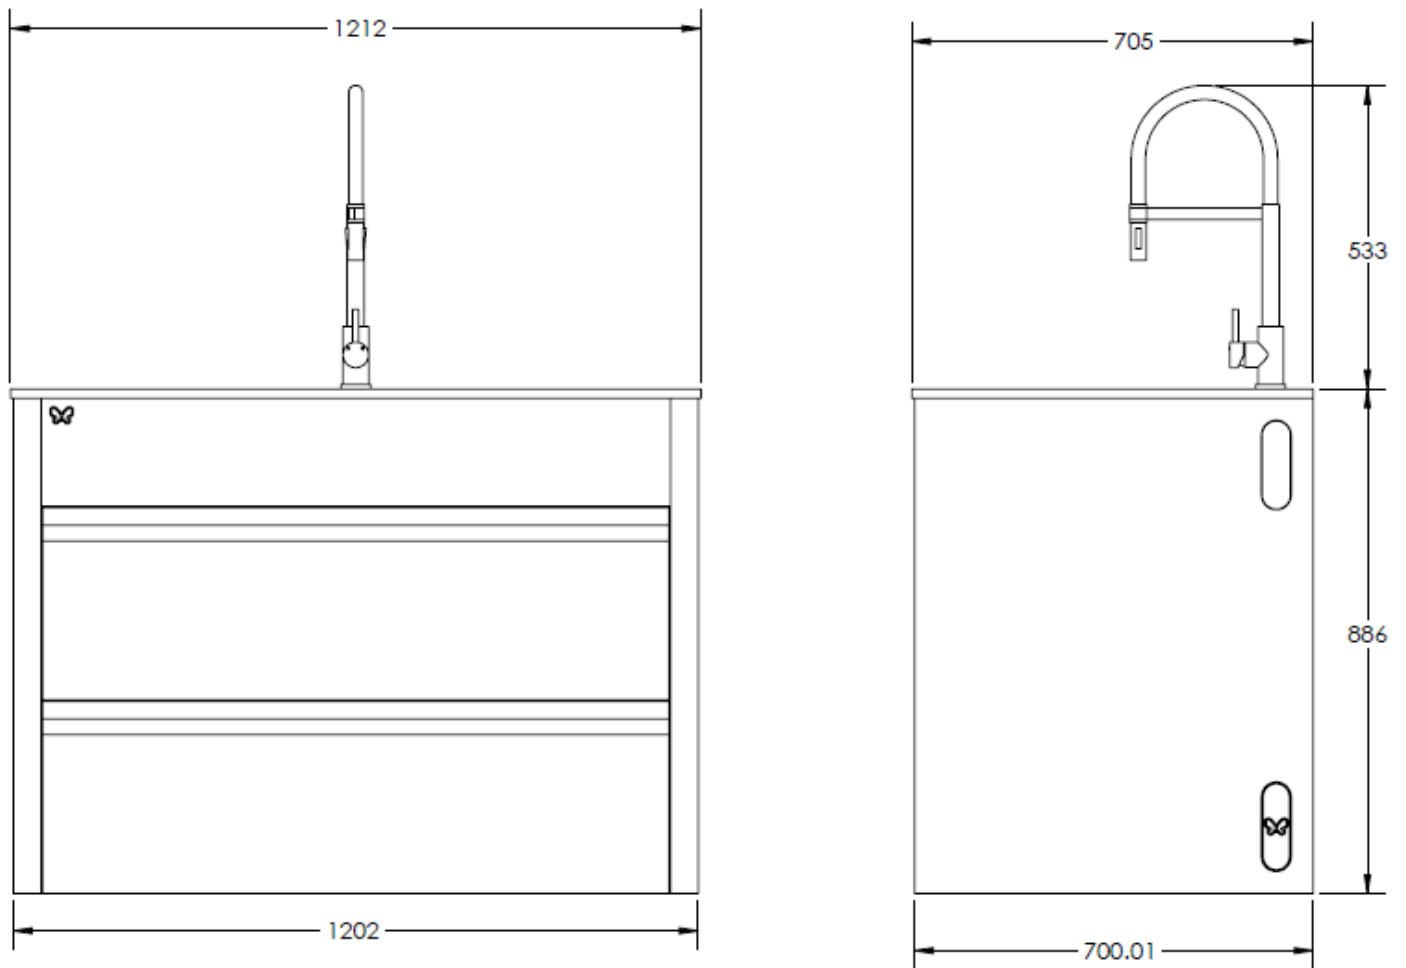

Description: **ROBINHOOD SUPERTUB STX SERIES WORKSTATION 1200MM**
Model Number: **STX8001WRK**

Model pictured: **STX8001WRK**

Exploded Tub Assembly

Parts List

		Part number
Item	Description	STX8001WRK
1	Handle	n/a
2	Waste grill	n/a
3	Waste grill seal	n/a
5	Washer	n/a
6	Pulling bar	n/a
	Supertub 2 and STX waste basket assembly (Item1,2,3,5&6)	C090000008
4	Screw nut	Y100300011
7	Stainless steel body	Y110101102
8	Plastic body (include brass screw)	Y110101011
9	Seal of body (thick)	Y112300002
10	Seal of body (thin)	Y112300001
11	Screw nut	Y100400011
12	Rubber seal	Y112300015
13	Hose IV	Y110299013
16	Hose WMC clip	752228
17	3 way connection tube	752203
18	Taper waste seal	Y112300014
19	Tube nut II	Y100400004
20	Pipe	752204
21	Tube nut I	Y100400003
22	Waste seal	Y112300013
23	Overflow hose	Y112001160
24	O ring	Y112300550
25	Cross screw	Y100199030
26	Overflow decorated cover	Y119900320
27	Overflow base	Y119900069
28	Overflow seal	Y112300125
29	Overflow connection	Y112002059
30	Waste inlet	752201

Exploded Tap Assembly

Item	Description	Part number
1	Fixing plastic nut	P080005005
23	Handel bar	Y150401450
27	Spout	Y150201395
28	Black silicone hose	Y159900647
29	Flexible hose	P080001069
30	Flexible hose	P080001070