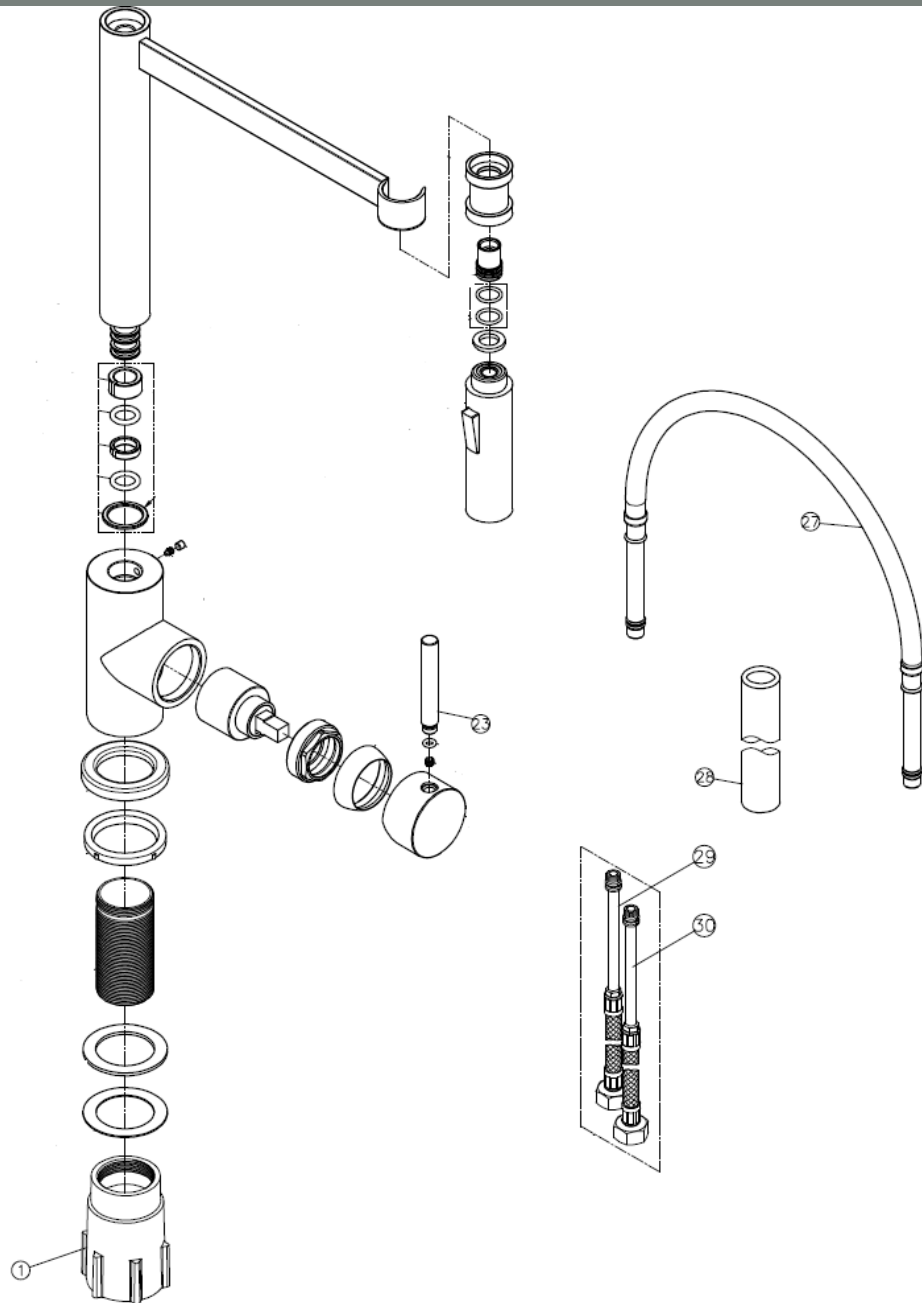

Description: **ROBINHOOD SUPERTUB STX SERIES WORKSTATION 1200MM**
Model Number: **STX8001WRK**

Model pictured: **STX8001WRK**

Exploded Tub Assembly

Parts List

		Part number
Item	Description	STX8001WRK
1	Handle	n/a
2	Waste grill	n/a
3	Waste grill seal	n/a
5	Washer	n/a
6	Pulling bar	n/a
	Supertub 2 and STX waste basket assembly (Item1,2,3,5&6)	C090000008
4	Screw nut	Y100300011
7	Stainless steel body	Y110101102
8	Plastic body (include brass screw)	Y110101011
9	Seal of body (thick)	Y112300002
10	Seal of body (thin)	Y112300001
11	Screw nut	Y100400011
12	Rubber seal	Y112300015
13	Hose IV	Y110299013
16	Hose WMC clip	752228
17	3 way connection tube	752203
18	Taper waste seal	Y112300014
19	Tube nut II	Y100400004
20	Pipe	752204
21	Tube nut I	Y100400003
22	Waste seal	Y112300013
23	Overflow hose	Y112001160
24	O ring	Y112300550
25	Cross screw	Y100199030
26	Overflow decorated cover	Y119900320
27	Overflow base	Y119900069
28	Overflow seal	Y112300125
29	Overflow connection	Y112002059
30	Waste inlet	752201

Exploded Tap Assembly

Item	Description	Part number
1	Fixing plastic nut	P080005005
23	Handel bar	Y150401450
27	Spout	Y150201395
28	Black silicone hose	Y159900647
29	Flexible hose	P080001069
30	Flexible hose	P080001070