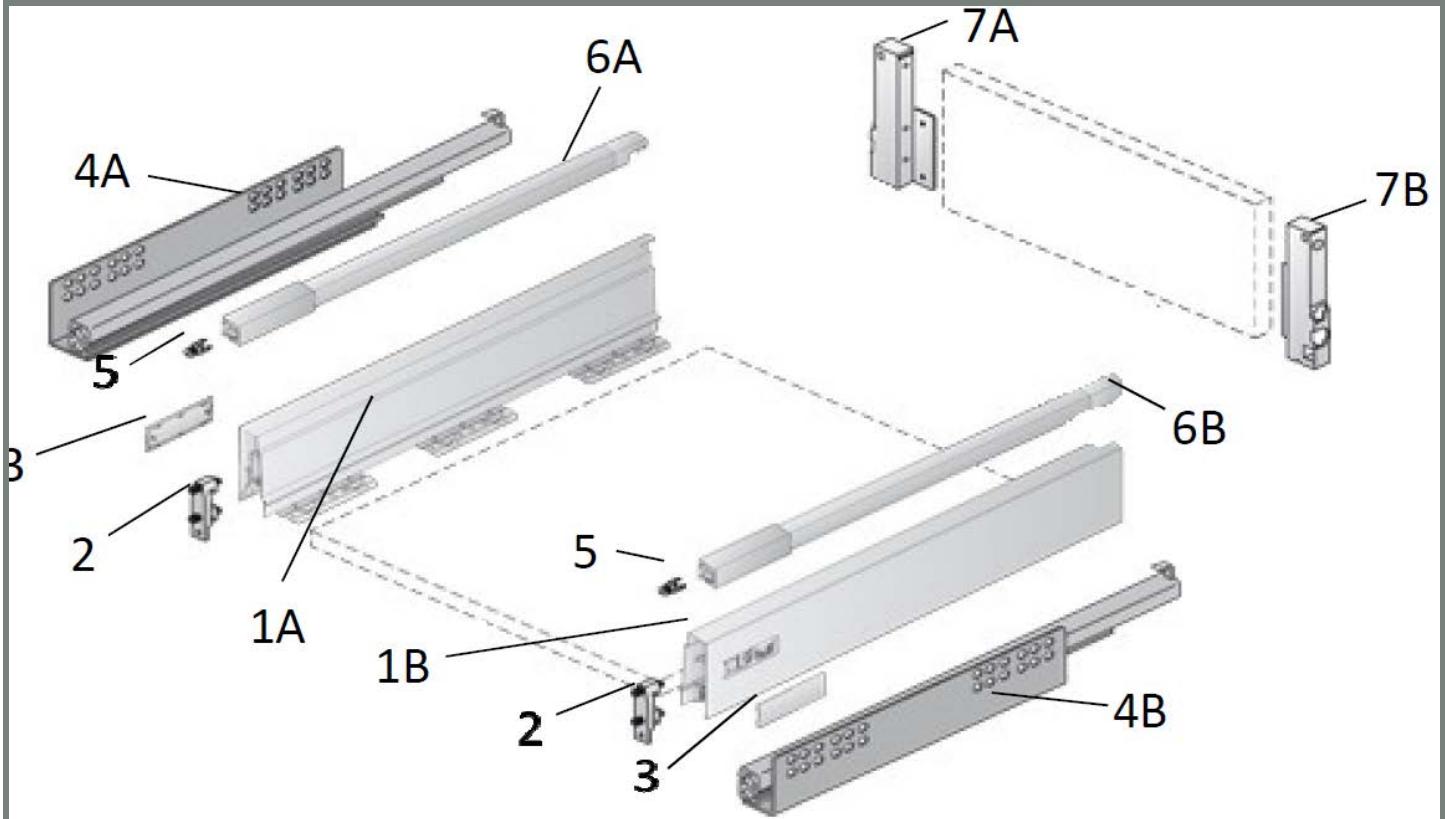

Hardware List

Item	Description	Part Number
1A	Hettich Atira Drawer Side 470mm White L/H	9194412
1B	Hettich Atira Drawer Side 470mm White R/H	9194413
2	Hettich Atira Front Connector For Drawer Side White (Dowelled)	1061450
3	Hettich Atira Drawer Side Cover Cap White	9194647
4A	Hettich Atira Drawer Slide 470mm L/H (30kg)	9118054
4B	Hettich Atira Drawer Slide 470mm R/H (30kg)	9118055
5	Hettich Atira Gallery Rail Front Connector White	1061965
6A	Hettich Atira Rear Gallery Rail 470mm White L/H	9194544
6B	Hettich Atira Rear Gallery Rail 470mm White R/H	9194545
7A	Hettich Atira Rear Panel Connector 144mm White L/H	9194635
7B	Hettich Atira Rear Panel Connector 144mm White R/H	9194636

Australia

Shriro Australia Pty Limited
(ABN 28 002 386 129)
Telephone: 1800 648 556
Facsimile: 1800 628 577
Email: enquiries@robinhood.com.au