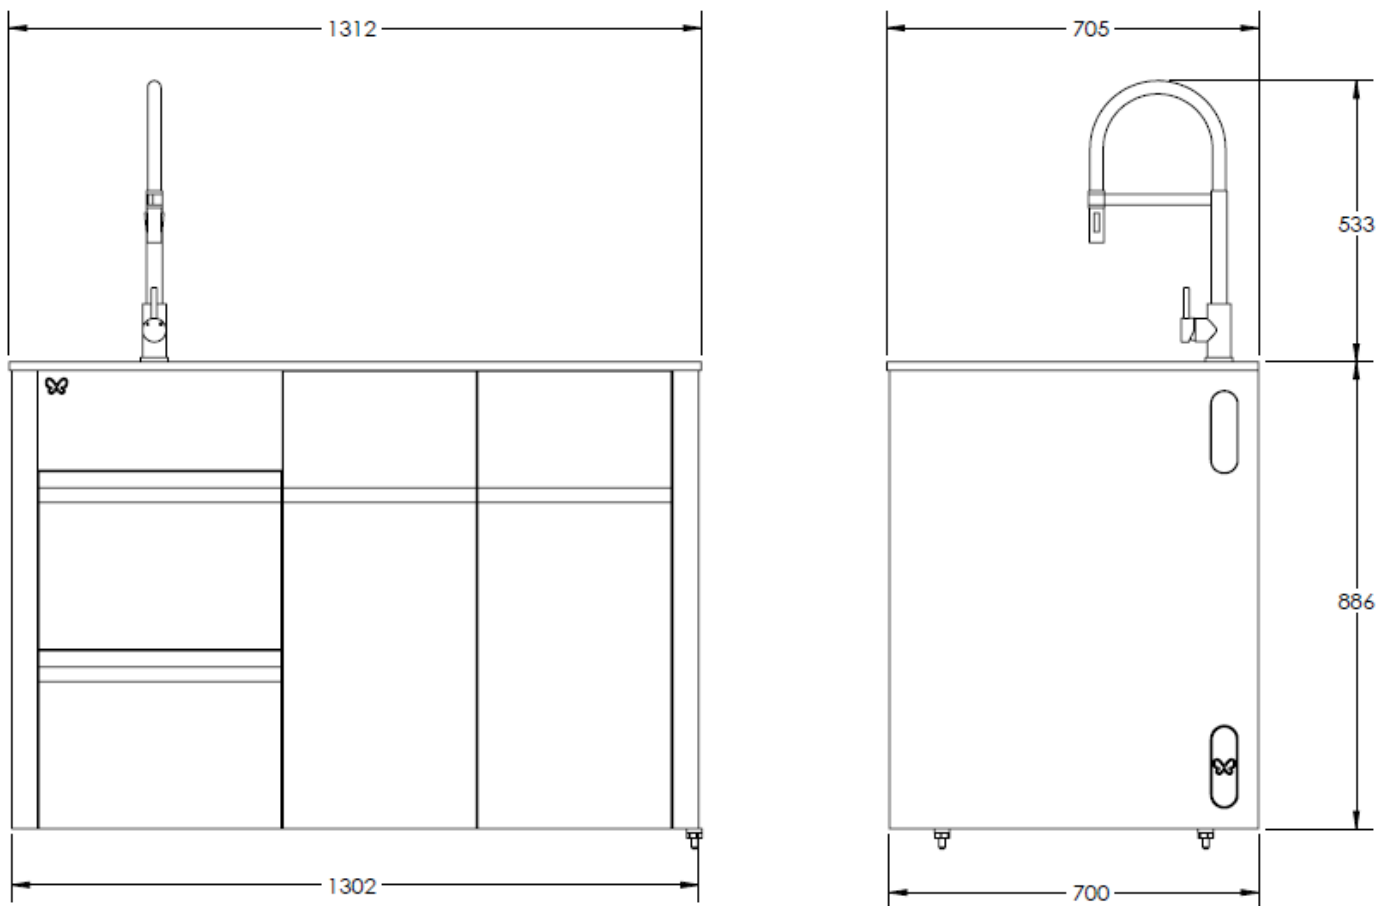

Description: **ROBINHOOD SUPERTUB STX SERIES WASHER RIGHT/LEFT 1300MM**
Model Number: **STX8001WASR/STX8001WASL**

Model pictured: **STX8001WASR**

Exploded Tub Assembly

Parts List

		Part number
Item	Description	STX8001WASL/WASR
1	Handle	n/a
2	Waste grill	n/a
3	Waste grill seal	n/a
5	Washer	n/a
6	Pulling bar	n/a
	Supertub 2 and STX waste basket assembly (Item1,2,3,5&6)	C090000008
4	Screw nut	Y100300011
7	Stainless steel body	Y110101102
8	Plastic body (include brass screw)	Y110101011
9	Seal of body (thick)	Y112300002
10	Seal of body (thin)	Y112300001
11	Screw nut	Y100400011
12	Rubber seal	Y112300015
13	Hose IV	Y110299013
16	Hose WMC clip	752228
17	3 way connection tube	752203
18	Taper waste seal	Y112300014
19	Tube nut II	Y100400004
20	Pipe	752204
21	Tube nut I	Y100400003
22	Waste seal	Y112300013
23	Overflow hose	Y112001160
24	O ring	Y112300550
25	Cross screw	Y100199030
26	Overflow decorated cover	Y119900320
27	Overflow base	Y119900069
28	Overflow seal	Y112300125
29	Overflow connection	Y112002059
30	Waste inlet	752201

Exploded Tap Assembly

Item	Description	Part number
1	Fixing plastic nut	P080005005
23	Handel bar	Y150401450
27	Spout	Y150201395
28	Black silicone hose	Y159900647
29	Flexible hose	P080001069
30	Flexible hose	P080001070