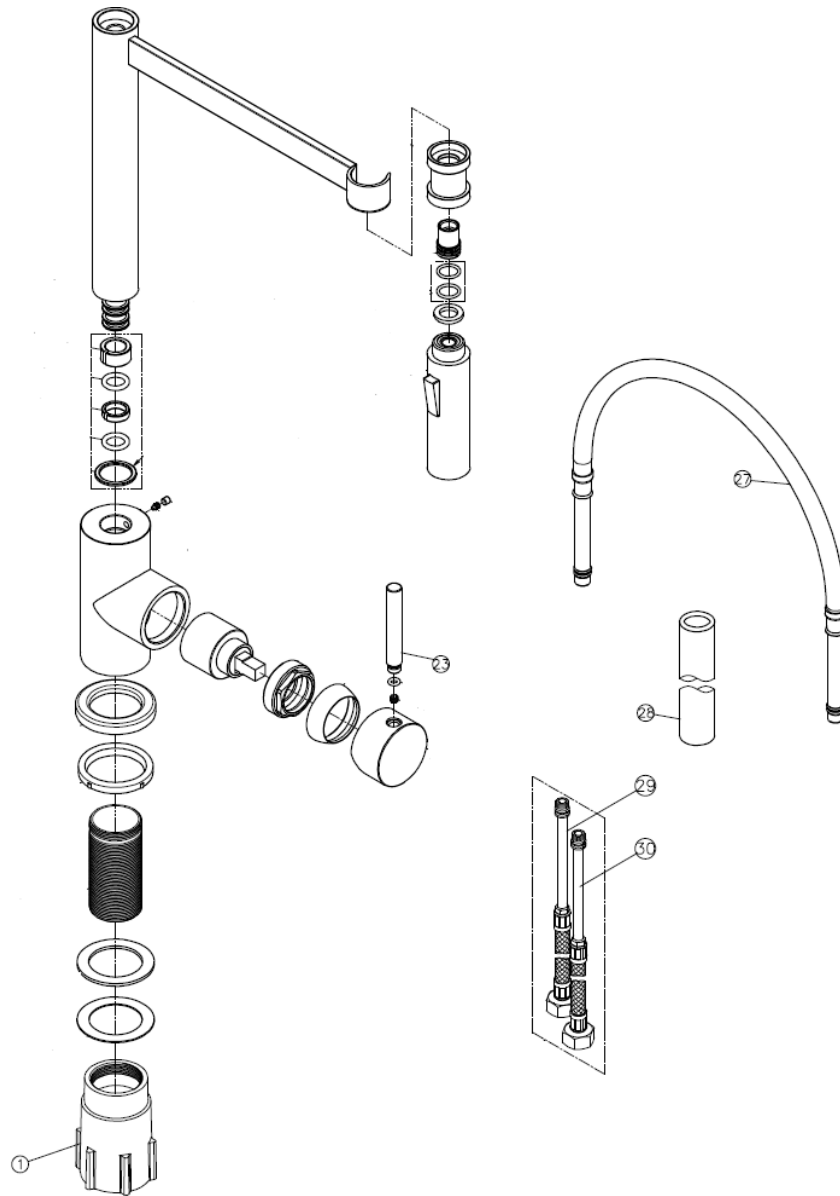

Description: **ROBINHOOD SUPERTUB STX SERIES WASHER RIGHT/LEFT 1300MM**
Model Number: **STX8001WASR/STX8001WASL**

Model pictured: **STX8001WASR**

Exploded Tub Assembly

Parts List

		Part number
Item	Description	STX8001WASL/WASR
1	Handle	n/a
2	Waste grill	n/a
3	Waste grill seal	n/a
5	Washer	n/a
6	Pulling bar	n/a
	Supertub 2 and STX waste basket assembly (Item1,2,3,5&6)	C090000008
4	Screw nut	Y100300011
7	Stainless steel body	Y110101102
8	Plastic body (include brass screw)	Y110101011
9	Seal of body (thick)	Y112300002
10	Seal of body (thin)	Y112300001
11	Screw nut	Y100400011
12	Rubber seal	Y112300015
13	Hose IV	Y110299013
16	Hose WMC clip	752228
17	3 way connection tube	752203
18	Taper waste seal	Y112300014
19	Tube nut II	Y100400004
20	Pipe	752204
21	Tube nut I	Y100400003
22	Waste seal	Y112300013
23	Overflow hose	Y112001160
24	O ring	Y112300550
25	Cross screw	Y100199030
26	Overflow decorated cover	Y119900320
27	Overflow base	Y119900069
28	Overflow seal	Y112300125
29	Overflow connection	Y112002059
30	Waste inlet	752201

Exploded Tap Assembly

Item	Description	Part number
1	Fixing plastic nut	P080005005
23	Handel bar	Y150401450
27	Spout	Y150201395
28	Black silicone hose	Y159900647
29	Flexible hose	P080001069
30	Flexible hose	P080001070