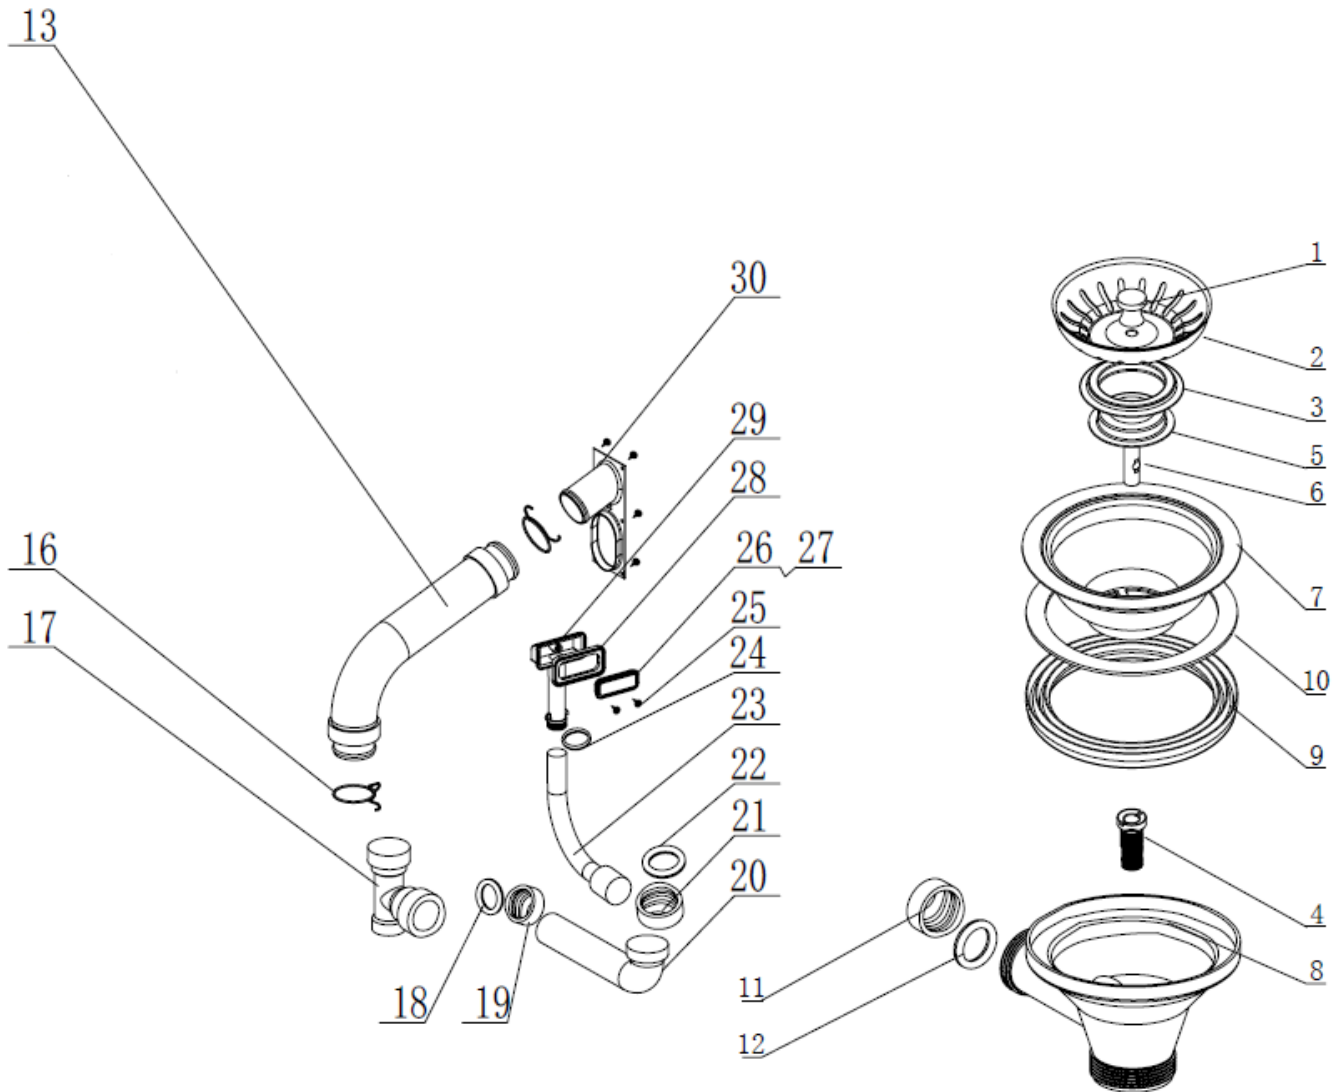

Description: **ROBINHOOD SUPERTUB STX SERIES WASHER RIGHT/LEFT 1300MM**
Model Number: **STX8001WASR/STX8001WASL**

Model pictured: **STX8001WASR**

Exploded Tub Assembly

Parts List

		Part number
Item	Description	STX8001WASL/WASR
1	Handle	n/a
2	Waste grill	n/a
3	Waste grill seal	n/a
5	Washer	n/a
6	Pulling bar	n/a
	Supertub 2 and STX waste basket assembly (Item1,2,3,5&6)	C090000008
4	Screw nut	Y100300011
7	Stainless steel body	Y110101102
8	Plastic body (include brass screw)	Y110101011
9	Seal of body (thick)	Y112300002
10	Seal of body (thin)	Y112300001
11	Screw nut	Y100400011
12	Rubber seal	Y112300015
13	Hose IV	Y110299013
16	Hose WMC clip	752228
17	3 way connection tube	752203
18	Taper waste seal	Y112300014
19	Tube nut II	Y100400004
20	Pipe	752204
21	Tube nut I	Y100400003
22	Waste seal	Y112300013
23	Overflow hose	Y112001160
24	O ring	Y112300550
25	Cross screw	Y100199030
26	Overflow decorated cover	Y119900320
27	Overflow base	Y119900069
28	Overflow seal	Y112300125
29	Overflow connection	Y112002059
30	Waste inlet	752201

Exploded Tap Assembly

Item	Description	Part number
1	Fixing plastic nut	P080005005
23	Handel bar	Y150401450
27	Spout	Y150201395
28	Black silicone hose	Y159900647
29	Flexible hose	P080001069
30	Flexible hose	P080001070