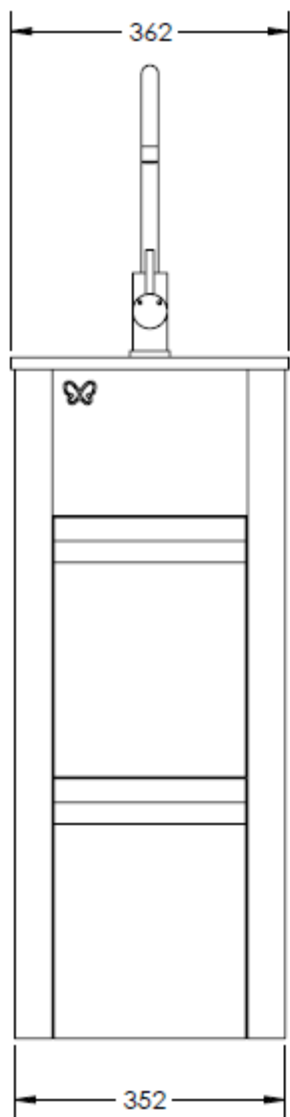

Description: **ROBINHOOD SUPERTUB STX SERIES SLIM 350MM**  
Model Number: **STX8001SLIM**

Model pictured: **STX8001SLIM**

## Parts List

		Part number
Item	Description	STX8001SLIM
1	Handle	n/a
2	Waste grill	n/a
3	Waste grill seal	n/a
5	Washer	n/a
6	Pulling bar	n/a
	Supertub 2 and STX waste basket assembly (Item1,2,3,5&6)	C090000008
4	Screw nut	Y100300011
7	Stainless steel body	Y110101102
8	Plastic body (include brass screw)	Y110101011
9	Seal of body (thick)	Y112300002
10	Seal of body (thin)	Y112300001
11	Screw nut	Y100400011
12	Rubber seal	Y112300015
13	Hose II	Y112002007
16	Hose WMC clip	752228
17	3 way connection tube	752203
18	Taper waste seal	Y112300014
19	Tube nut II	Y100400004
20	Pipe	752204
21	Tube nut I	Y100400003
22	Waste seal	Y112300013
23	Overflow hose	Y112001160
24	O ring	Y112300550
25	Cross screw	Y100199030
26	Overflow decorated cover	Y119900320
27	Overflow base	Y119900069
28	Overflow seal	Y112300125
29	Overflow connection	Y112002059
30	Waste inlet	752201

## Exploded Tap Assembly

Item	Description	Part number
1	Fixing plastic nut	P080005005
10	Handel bar	Y150401450
21	Washer	Y112300389
22	Aerator	Y150299049
23	Aerator cover	Y150299110
24	Flexible hose	P080001069
25	Flexible hose	P080001070

## Hardware List

Item	Description	Part Number
1A	Hettich Atira Drawer Side 470mm White L/H	9194412
1B	Hettich Atira Drawer Side 470mm White R/H	9194413
2	Hettich Atira Front Connector For Drawer Side White (Dowelled)	1061450
3	Hettich Atira Drawer Side Cover Cap White	9194647
4A	Hettich Atira Drawer Slide 470mm L/H (30kg)	9118054
4B	Hettich Atira Drawer Slide 470mm R/H (30kg)	9118055
5	Hettich Atira Gallery Rail Front Connector White	1061965
6A	Hettich Atira Rear Gallery Rail 470mm White L/H	9194544
6B	Hettich Atira Rear Gallery Rail 470mm White R/H	9194545
7A	Hettich Atira Rear Panel Connector 144mm White L/H	9194635
7B	Hettich Atira Rear Panel Connector 144mm White R/H	9194636