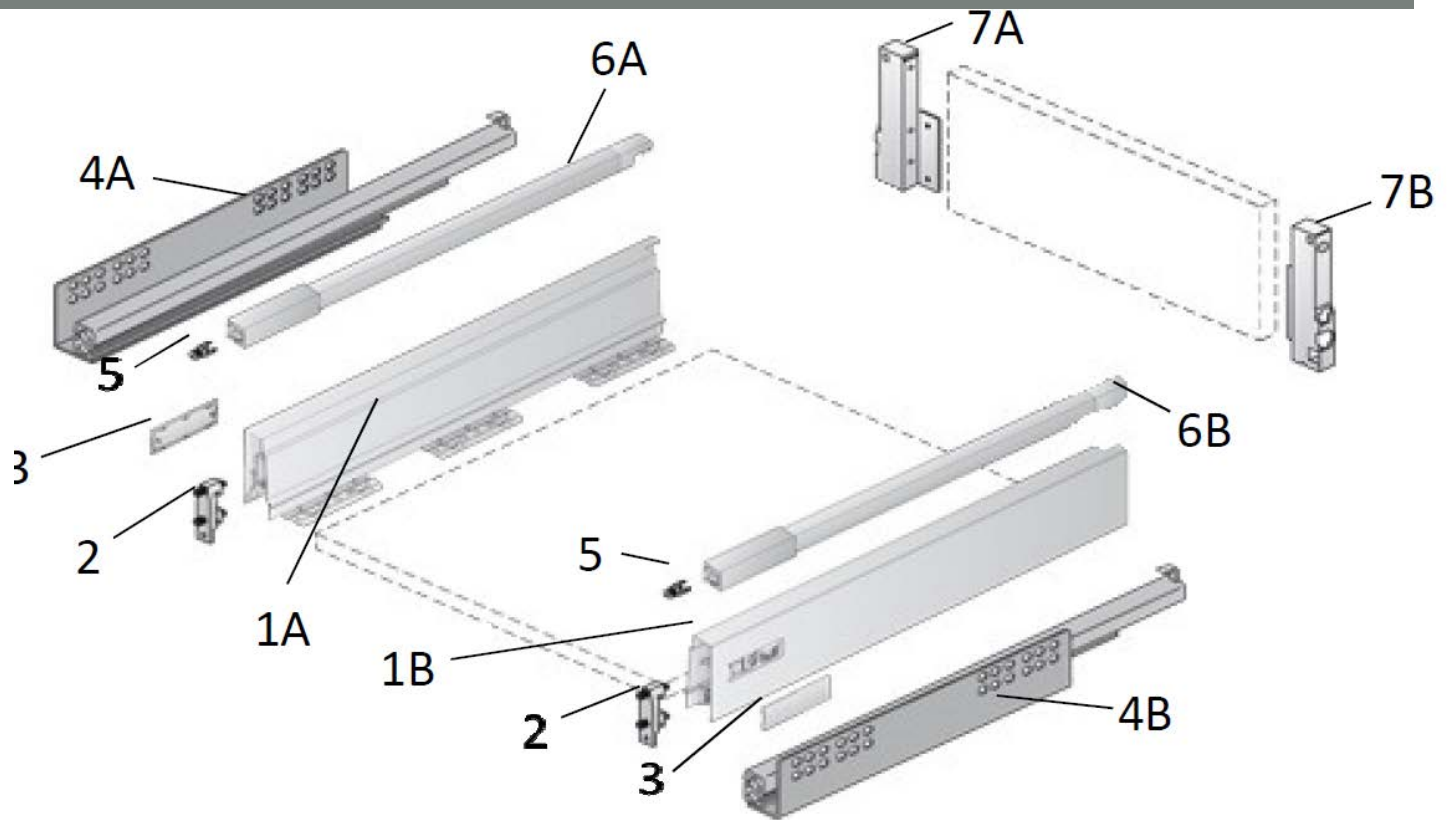

Hardware List

Item	Description	Part Number
1A	Hettich Atira Drawer Side 470mm White L/H	9194412
1B	Hettich Atira Drawer Side 470mm White R/H	9194413
2	Hettich Atira Front Connector For Drawer Side White (Dowelled)	1061450
3	Hettich Atira Drawer Side Cover Cap White	9194647
4A	Hettich Atira Drawer Slide 470mm L/H (30kg)	9118054
4B	Hettich Atira Drawer Slide 470mm R/H (30kg)	9118055
5	Hettich Atira Gallery Rail Front Connector White	1061965
6A	Hettich Atira Rear Gallery Rail 470mm White L/H	9194544
6B	Hettich Atira Rear Gallery Rail 470mm White R/H	9194545
7A	Hettich Atira Rear Panel Connector 144mm White L/H	9194635
7B	Hettich Atira Rear Panel Connector 144mm White R/H	9194636

Australia

Shriro Australia Pty Limited
(ABN 28 002 386 129)
Telephone: 1800 648 556
Facsimile: 1800 628 577
Email: enquiries@robinhood.com.au