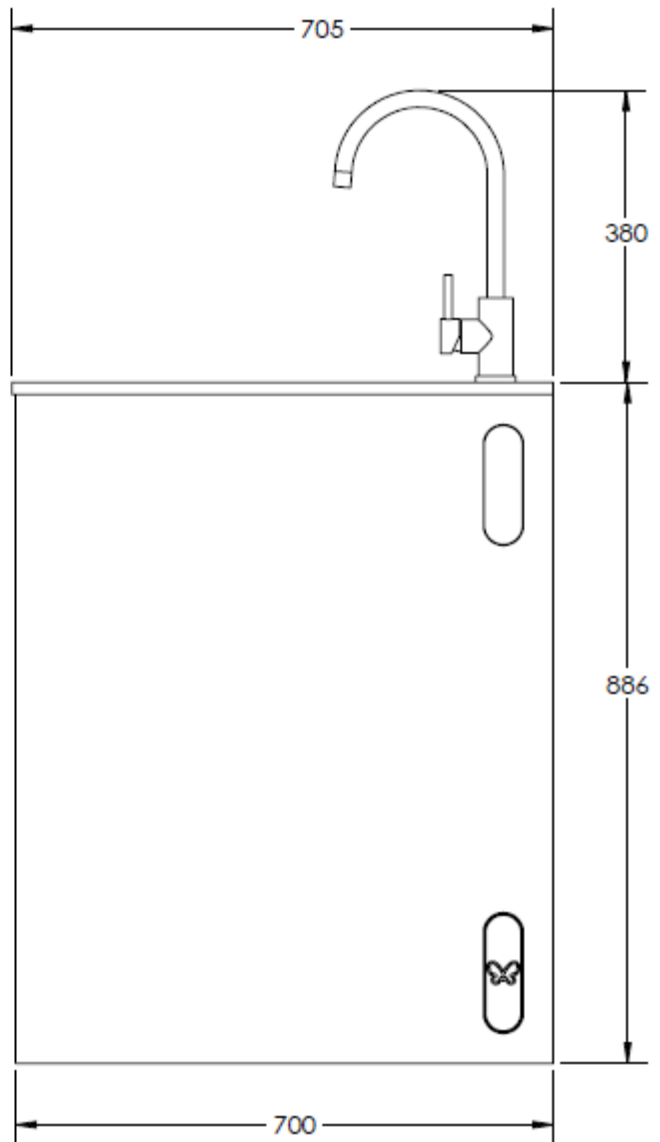

Description: **ROBINHOOD SUPERTUB STX SERIES SLIM 350MM**  
Model Number: **STX8001SLIM**

Model pictured: **STX8001SLIM**

# Exploded Tub Assembly

## Parts List

		Part number
Item	Description	STX8001SLIM
1	Handle	n/a
2	Waste grill	n/a
3	Waste grill seal	n/a
5	Washer	n/a
6	Pulling bar	n/a
	Supertub 2 and STX waste basket assembly (Item1,2,3,5&6)	C090000008
4	Screw nut	Y100300011
7	Stainless steel body	Y110101102
8	Plastic body (include brass screw)	Y110101011
9	Seal of body (thick)	Y112300002
10	Seal of body (thin)	Y112300001
11	Screw nut	Y100400011
12	Rubber seal	Y112300015
13	Hose II	Y112002007
16	Hose WMC clip	752228
17	3 way connection tube	752203
18	Taper waste seal	Y112300014
19	Tube nut II	Y100400004
20	Pipe	752204
21	Tube nut I	Y100400003
22	Waste seal	Y112300013
23	Overflow hose	Y112001160
24	O ring	Y112300550
25	Cross screw	Y100199030
26	Overflow decorated cover	Y119900320
27	Overflow base	Y119900069
28	Overflow seal	Y112300125
29	Overflow connection	Y112002059
30	Waste inlet	752201

## Exploded Tap Assembly

Item	Description	Part number
1	Fixing plastic nut	P080005005
10	Handel bar	Y150401450
21	Washer	Y112300389
22	Aerator	Y150299049
23	Aerator cover	Y150299110
24	Flexible hose	P080001069
25	Flexible hose	P080001070