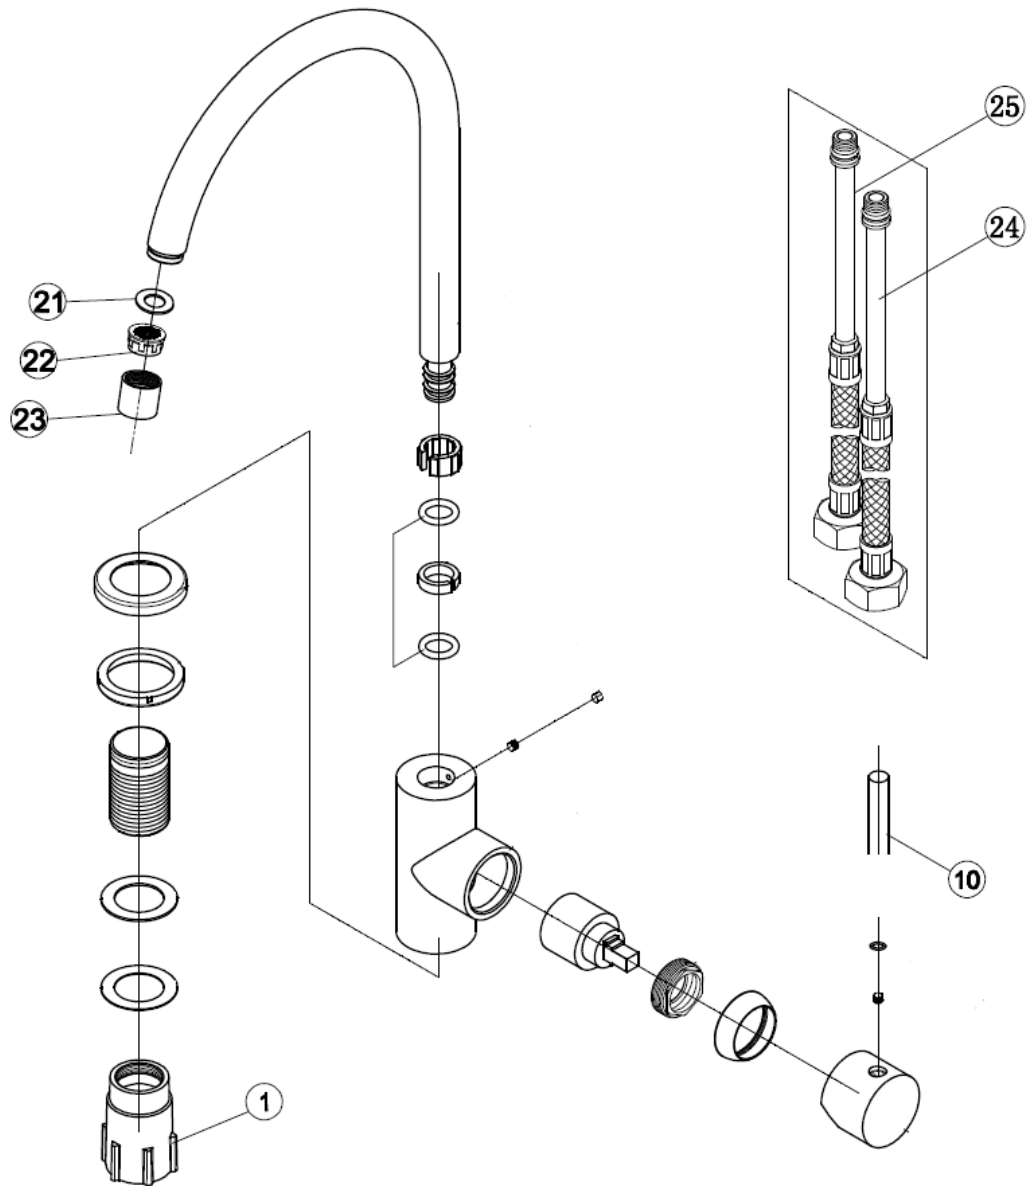

Description: **ROBINHOOD SUPERTUB STX SERIES SLIM 350MM**  
Model Number: **STX8001SLIM**

Model pictured: **STX8001SLIM**

# Exploded Tub Assembly

## Parts List

		Part number
Item	Description	STX8001SLIM
1	Handle	n/a
2	Waste grill	n/a
3	Waste grill seal	n/a
5	Washer	n/a
6	Pulling bar	n/a
	Supertub 2 and STX waste basket assembly (Item1,2,3,5&6)	C090000008
4	Screw nut	Y100300011
7	Stainless steel body	Y110101102
8	Plastic body (include brass screw)	Y110101011
9	Seal of body (thick)	Y112300002
10	Seal of body (thin)	Y112300001
11	Screw nut	Y100400011
12	Rubber seal	Y112300015
13	Hose II	Y112002007
16	Hose WMC clip	752228
17	3 way connection tube	752203
18	Taper waste seal	Y112300014
19	Tube nut II	Y100400004
20	Pipe	752204
21	Tube nut I	Y100400003
22	Waste seal	Y112300013
23	Overflow hose	Y112001160
24	O ring	Y112300550
25	Cross screw	Y100199030
26	Overflow decorated cover	Y119900320
27	Overflow base	Y119900069
28	Overflow seal	Y112300125
29	Overflow connection	Y112002059
30	Waste inlet	752201

## Exploded Tap Assembly

Item	Description	Part number
1	Fixing plastic nut	P080005005
10	Handel bar	Y150401450
21	Washer	Y112300389
22	Aerator	Y150299049
23	Aerator cover	Y150299110
24	Flexible hose	P080001069
25	Flexible hose	P080001070