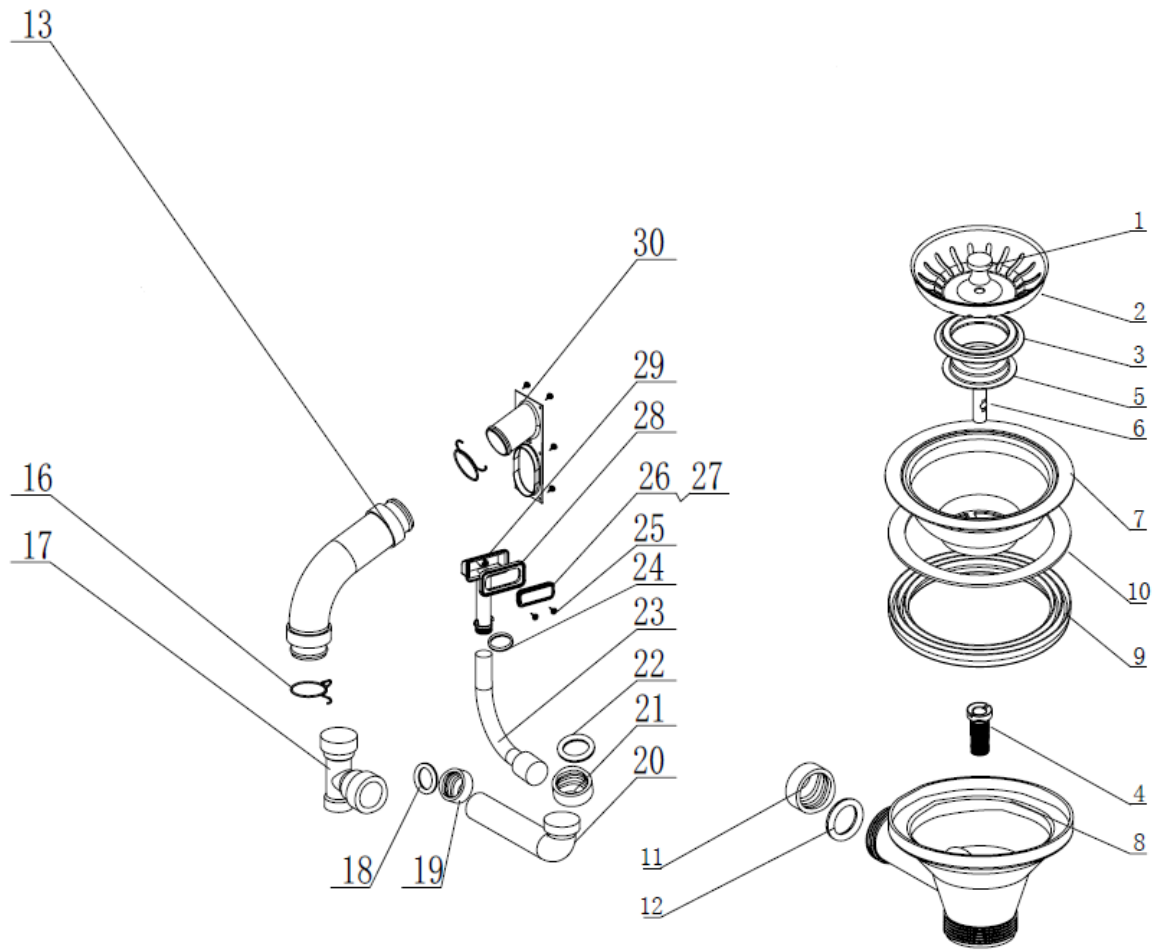

Description: **ROBINHOOD SUPERTUB STX SERIES SLIM 350MM**  
Model Number: **STX8001SLIM**

Model pictured: **STX8001SLIM**

# Exploded Tub Assembly

## Parts List

		Part number
Item	Description	STX8001SLIM
1	Handle	n/a
2	Waste grill	n/a
3	Waste grill seal	n/a
5	Washer	n/a
6	Pulling bar	n/a
	Supertub 2 and STX waste basket assembly (Item1,2,3,5&6)	C090000008
4	Screw nut	Y100300011
7	Stainless steel body	Y110101102
8	Plastic body (include brass screw)	Y110101011
9	Seal of body (thick)	Y112300002
10	Seal of body (thin)	Y112300001
11	Screw nut	Y100400011
12	Rubber seal	Y112300015
13	Hose II	Y112002007
16	Hose WMC clip	752228
17	3 way connection tube	752203
18	Taper waste seal	Y112300014
19	Tube nut II	Y100400004
20	Pipe	752204
21	Tube nut I	Y100400003
22	Waste seal	Y112300013
23	Overflow hose	Y112001160
24	O ring	Y112300550
25	Cross screw	Y100199030
26	Overflow decorated cover	Y119900320
27	Overflow base	Y119900069
28	Overflow seal	Y112300125
29	Overflow connection	Y112002059
30	Waste inlet	752201

## Exploded Tap Assembly

Item	Description	Part number
1	Fixing plastic nut	P080005005
10	Handel bar	Y150401450
21	Washer	Y112300389
22	Aerator	Y150299049
23	Aerator cover	Y150299110
24	Flexible hose	P080001069
25	Flexible hose	P080001070