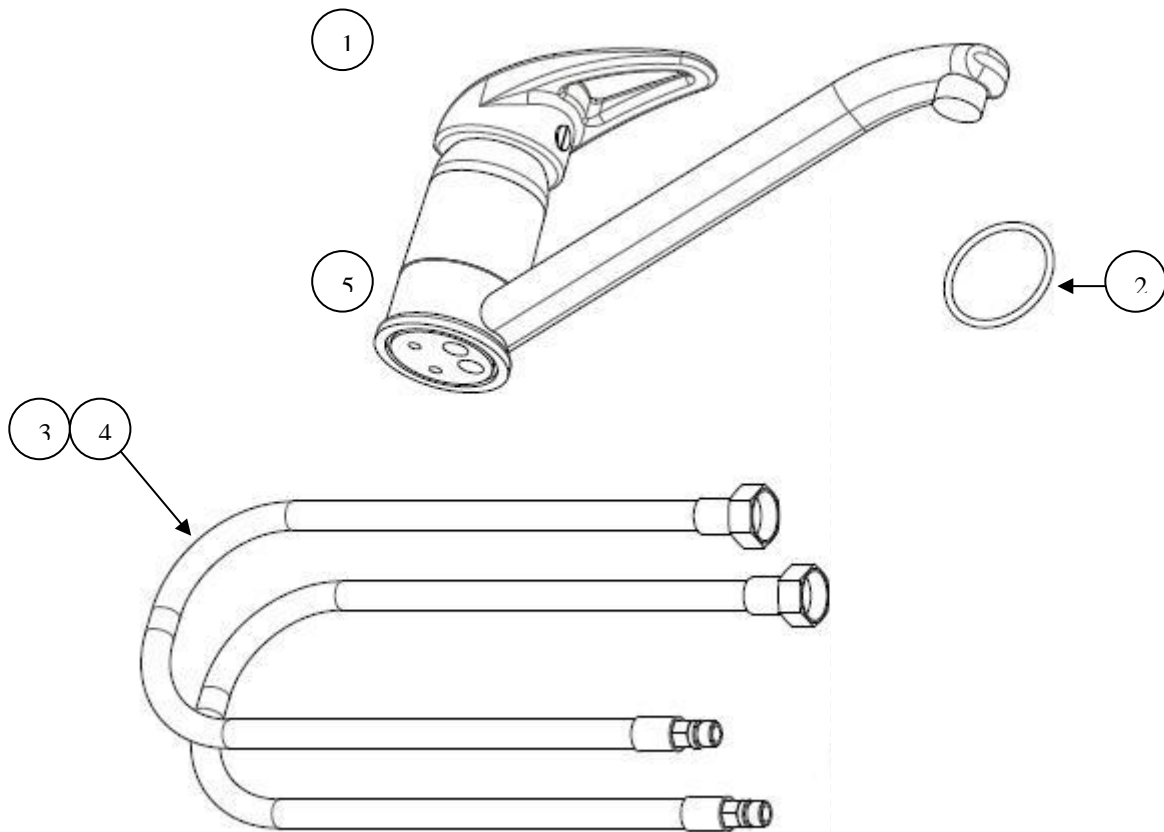

Description: **ROBINHOOD SUPERTUB SINGLE DRAWER, SINGLE LEVER MIXER**
Model Number: **ST6002**

Model pictured: **ST6002**

Exploded Tub Assembly

Exploded Tub Assembly Continued

Item	Description	Part number
		ST6002
1	Handle	n/a
2	Waste grill	n/a
3	Waste grill seal	n/a
5	Washer	n/a
6	Pulling bar	n/a
	Supertub 2 and STX waste basket assembly (Item 1,2,3,5&6)	C090000008
4	Screw nut	Y100300011
7	Stainless steel body	Y110101102
8	Plastic body (include brass screw)	Y110101011
9	Seal of body (thick)	Y112300002
10	Seal of body (thin)	Y112300001
11	Screw nut	Y100400011
12	Rubber seal	Y112300015
13	Hose III	752224
14	Screw	999054
15	Waster inlet cover	752202
16	Hose WMC clip	752228
17	3 way connection tube	752203
18	Taper waste seal	Y112300014
19	Tube nut II	Y100400004
20	Pipe	752204
21	Tube nut I	Y100400003
22	Waste seal	Y112300013
23	Overflow hose	Y112001160
24	O ring	Y112300550
25	Cross screw	Y100199030
26	Overflow decorated cover	Y119900320
27	Overflow base	Y119900069
28	Overflow seal	Y112300125
29	Overflow connection	Y112002059
30	Waste inlet	752201
31	1088B Sink	n/a

Exploded Cabinet Assembly

Item		Description	Part number
1	Runner		ST6002 Y119900316
2	Drawer assembly		C990000039
3	Three way ball valve HT complete part		752235HT
4	Flexible hose blue		752098(red+blue)
5	Flexible hose red		
6	Three way ball valve CD complete part		752235CD

Exploded Tap Assembly

Item	Description	Part number
		ST6002
1	Tap complete including hoses and fittings	751193
2	Tap Seal Washer	751193OR
3	Flexible hose hot (red)	751193HT
4	Flexible hose cold (blue)	751193CD
5	Cartridge only (not shown)	751193C