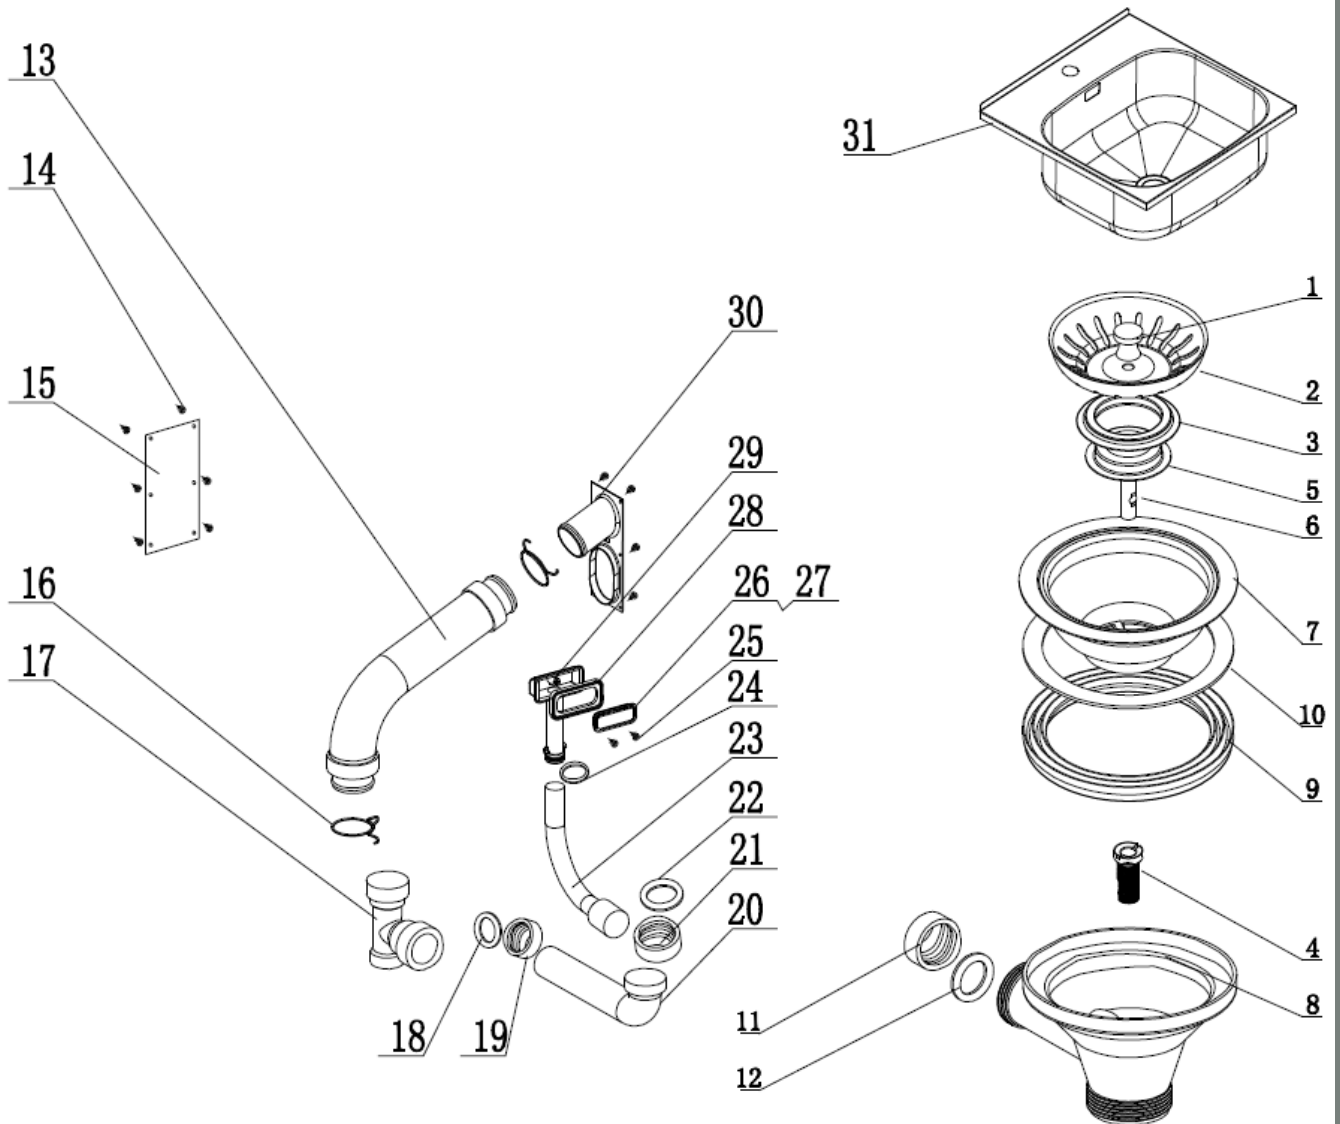

Description: **ROBINHOOD SUPERTUB SINGLE DRAWER, SINGLE LEVER MIXER**
Model Number: **ST6002**

Model pictured: **ST6002**

Exploded Tub Assembly

Exploded Tub Assembly Continued

Item	Description	Part number
		ST6002
1	Handle	n/a
2	Waste grill	n/a
3	Waste grill seal	n/a
5	Washer	n/a
6	Pulling bar	n/a
	Supertub 2 and STX waste basket assembly (Item 1,2,3,5&6)	C090000008
4	Screw nut	Y100300011
7	Stainless steel body	Y110101102
8	Plastic body (include brass screw)	Y110101011
9	Seal of body (thick)	Y112300002
10	Seal of body (thin)	Y112300001
11	Screw nut	Y100400011
12	Rubber seal	Y112300015
13	Hose III	752224
14	Screw	999054
15	Waster inlet cover	752202
16	Hose WMC clip	752228
17	3 way connection tube	752203
18	Taper waste seal	Y112300014
19	Tube nut II	Y100400004
20	Pipe	752204
21	Tube nut I	Y100400003
22	Waste seal	Y112300013
23	Overflow hose	Y112001160
24	O ring	Y112300550
25	Cross screw	Y100199030
26	Overflow decorated cover	Y119900320
27	Overflow base	Y119900069
28	Overflow seal	Y112300125
29	Overflow connection	Y112002059
30	Waste inlet	752201
31	1088B Sink	n/a

Exploded Cabinet Assembly

Item		Description	Part number
1	Runner		ST6002 Y119900316
2	Drawer assembly		C990000039
3	Three way ball valve HT complete part		752235HT
4	Flexible hose blue		752098(red+blue)
5	Flexible hose red		
6	Three way ball valve CD complete part		752235CD

Exploded Tap Assembly

Item	Description	Part number
		ST6002
1	Tap complete including hoses and fittings	751193
2	Tap Seal Washer	751193OR
3	Flexible hose hot (red)	751193HT
4	Flexible hose cold (blue)	751193CD
5	Cartridge only (not shown)	751193C

New Zealand

Monaco Corporation Limited
 Telephone: (09) 415 6000
 Facsimile: (09) 415 7400
 Email: enquiries@robinhood.co.nz
www.robinhood.co.nz

Installation Kit

		Part number
		ST6002
1	Supertub food assembly	Y119900300
2	Cable tie	F030200226