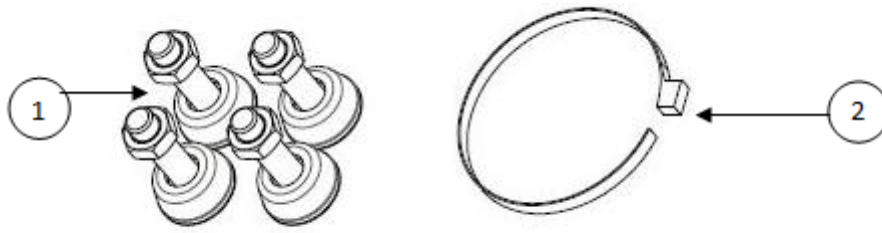

Installation Kit

		Part number
		ST6002
1	Supertub food assembly	Y119900300
2	Cable tie	F030200226

Australia

Shiro Australia Pty Limited
(ABN 28 002 386 129)
Telephone: 1800 648 556
Facsimile: 1800 628 577
Email: enquiries@robinhood.com.au
www.robinhood.com.au