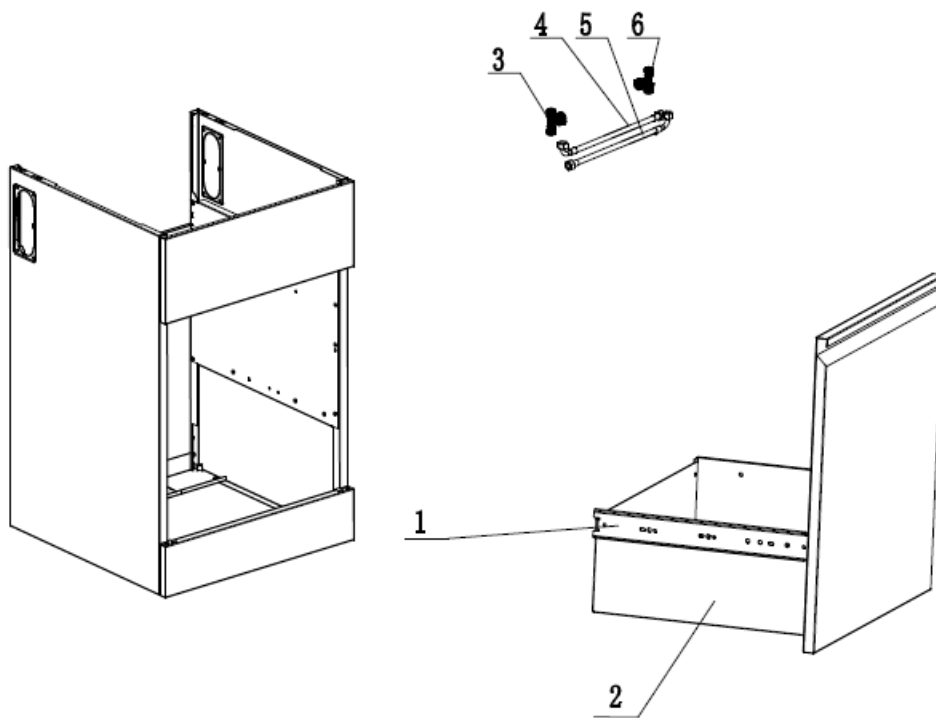

Description: **ROBINHOOD SUPERTUB SINGLE DRAWER, SINGLE LEVER MIXER**
Model Number: **ST6002**

Model pictured: **ST6002**

Exploded Tub Assembly

Exploded Tub Assembly Continued

Item	Description	Part number
		ST6002
1	Handle	n/a
2	Waste grill	n/a
3	Waste grill seal	n/a
5	Washer	n/a
6	Pulling bar	n/a
	Supertub 2 and STX waste basket assembly (Item 1,2,3,5&6)	C090000008
4	Screw nut	Y100300011
7	Stainless steel body	Y110101102
8	Plastic body (include brass screw)	Y110101011
9	Seal of body (thick)	Y112300002
10	Seal of body (thin)	Y112300001
11	Screw nut	Y100400011
12	Rubber seal	Y112300015
13	Hose III	752224
14	Screw	999054
15	Waster inlet cover	752202
16	Hose WMC clip	752228
17	3 way connection tube	752203
18	Taper waste seal	Y112300014
19	Tube nut II	Y100400004
20	Pipe	752204
21	Tube nut I	Y100400003
22	Waste seal	Y112300013
23	Overflow hose	Y112001160
24	O ring	Y112300550
25	Cross screw	Y100199030
26	Overflow decorated cover	Y119900320
27	Overflow base	Y119900069
28	Overflow seal	Y112300125
29	Overflow connection	Y112002059
30	Waste inlet	752201
31	1088B Sink	n/a

Exploded Cabinet Assembly

Item		Description	Part number
1	Runner		ST6002 Y119900316
2	Drawer assembly		C990000039
3	Three way ball valve HT complete part		752235HT
4	Flexible hose blue		752098(red+blue)
5	Flexible hose red		
6	Three way ball valve CD complete part		752235CD

Exploded Tap Assembly

Item	Description	Part number
		ST6002
1	Tap complete including hoses and fittings	751193
2	Tap Seal Washer	751193OR
3	Flexible hose hot (red)	751193HT
4	Flexible hose cold (blue)	751193CD
5	Cartridge only (not shown)	751193C