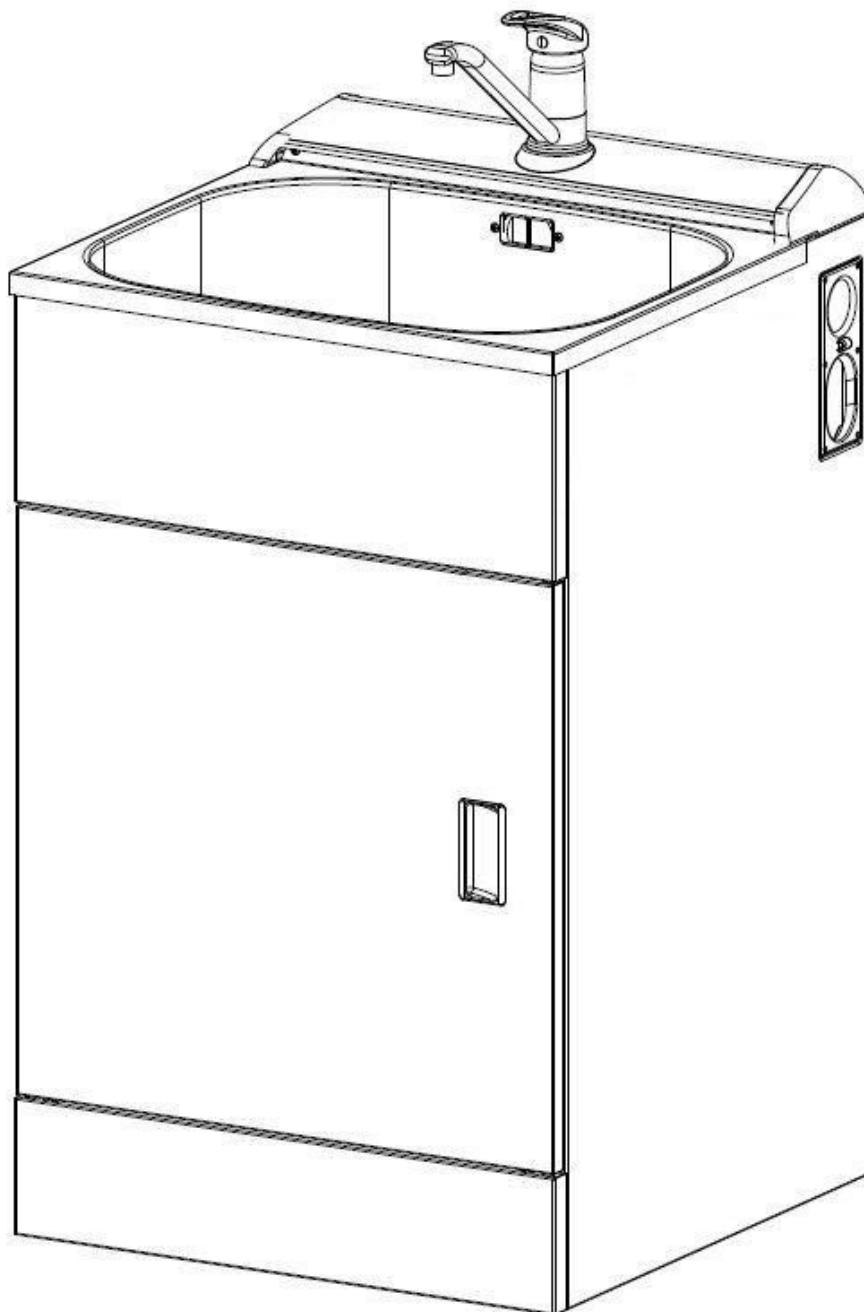

Description: **ROBINHOOD SUPERTUB CLASSIC**
Model Number: **ST3601**

Model pictured: **ST3601**

Exploded Tub Assembly

Item	Description	Part number
1	Waste grill screw	999140
2	Waste grill	750633 SS
3	Overflow O ring	752220
4	Overflow screw (1 off)	999074
5	Waste seal	752218
6	Waste body 50mm	752216
7	Hose clip (1 off)	752228
8	Washing machine waste hose	752223
9	Washing machine waste inlet	752201
10	Overflow hose	752215
11	Overflow body	752219
12	Waste inlet blanking cover	752202
13	Screw (1 off)	999054

Exploded Console Assembly

		Part number
Item	Description	ST 3601
1	Console	751042 WH
2	End cap (right hand)	750813
3	End cap (left hand)	752814
4	Screw (1 off)	999054

Removal of the console to access the single lever swivel tap

1. Turn the water off at the mains and open the tap to relieve the pressure.
2. Inside the cabinet disconnect the tap flexible hoses from the 3 way ball valve.
3. Remove the two screws from the front of console (see diagram below).
4. Slide console forward and lift to remove in from the unit.
5. To assemble, reverse the above procedure.

Exploded Tap Assembly

Item	Description	Part number
		ST3601
1	Tap complete including hoses and fittings	751193
2	Installation kit (2 fixings, support plate , rubber & steel pads and O ring)	751193K
3	Flexible hose hot (red)	751193H
4	Flexible hose cold (blue)	751193H
5	Cartridge only	751193C
6	Tap washer	751200