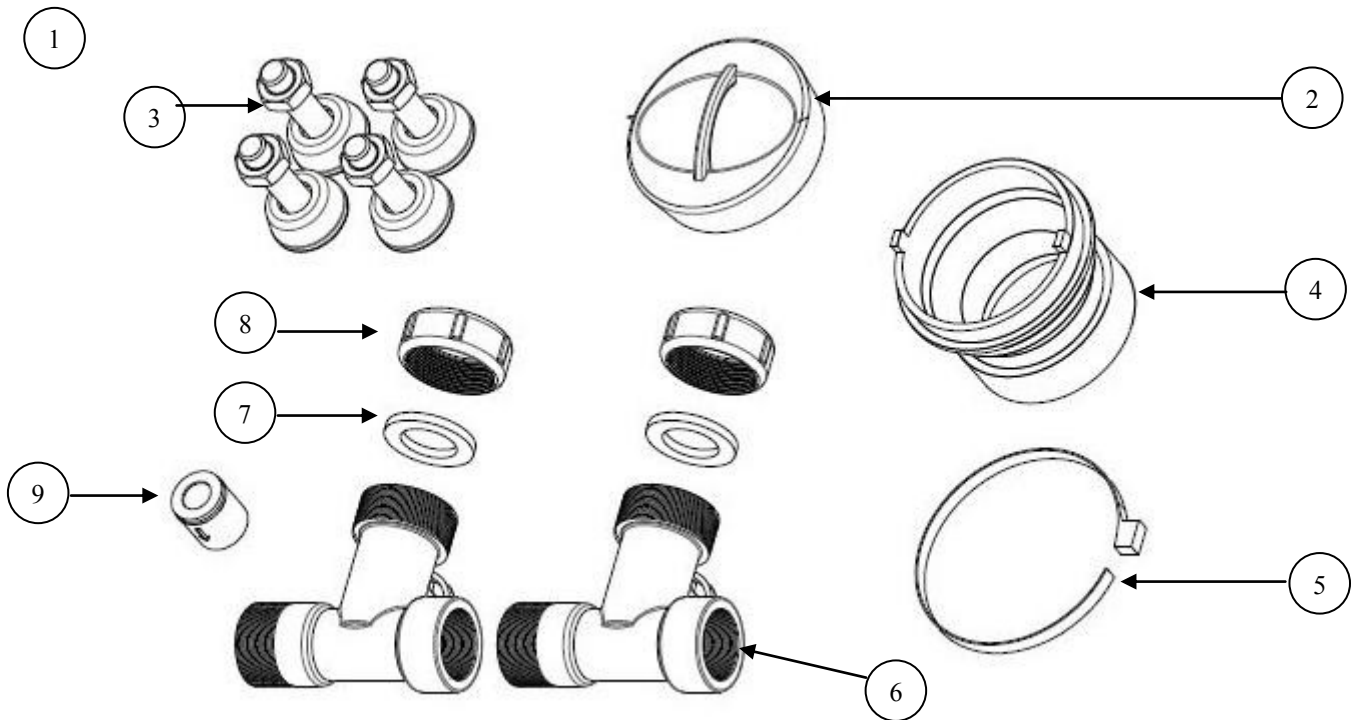

1. Turn the water off at the mains and open the tap to relieve the pressure.
2. Inside the cabinet disconnect the tap flexible hoses from the 3 way ball valve.
3. Remove the two screws from the front of console (see diagram below).
4. Slide console forward and lift to remove in from the unit.
5. To assemble, reverse the above procedure.

Exploded Chassis Assembly

Item	Description	Part number
		ST 3601
1	Door assembly less handle and hinges	752050
2	Door handle	750016
3	Magnetic catch and rivet (1 set)	752059/752060
4	Hinge (1 off)	752054
5	Screw for hinge (1 off)	999153

Exploded Tap Assembly

Item	Description	Part number
		ST3601
1	Tap complete including hoses and fittings	751193
2	Installation kit (2 fixings, support plate , rubber & steel pads and O ring)	751193K
3	Flexible hose hot (red)	751193H
4	Flexible hose cold (blue)	751193H
5	Cartridge only	751193C
6	Tap washer	751200

Installation Kit

Item	Description	Part number
		ST3601
1	Installation kit complete (as shown above)	752041
2	Plug	750636
3	Adjustable foot assembly (1 off)	750920
4	Waste adaptor (50mm to 40mm dia.)	750638
5	Cable tie	750107
6	3 way ball valve complete (1 off)	752234
7	Three way ball valve seal	752235S
8	Three way ball valve cap	752235C
9	Non return valve	751012