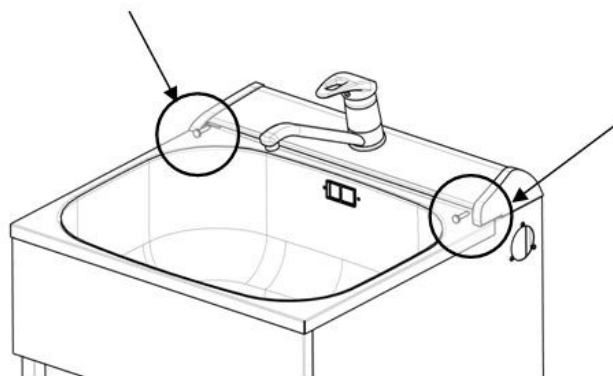

Description: **ROBINHOOD SUPERTUB CLASSIC**
Model Number: **ST3601**

Model pictured: **ST3601**

Exploded Tub Assembly

Item	Description	Part number
1	Waste grill screw	999140
2	Waste grill	750633 SS
3	Overflow O ring	752220
4	Overflow screw (1 off)	999074
5	Waste seal	752218
6	Waste body 50mm	752216
7	Hose clip (1 off)	752228
8	Washing machine waste hose	752223
9	Washing machine waste inlet	752201
10	Overflow hose	752215
11	Overflow body	752219
12	Waste inlet blanking cover	752202
13	Screw (1 off)	999054

Exploded Console Assembly

		Part number
Item	Description	ST 3601
1	Console	751042 WH
2	End cap (right hand)	750813
3	End cap (left hand)	752814
4	Screw (1 off)	999054

Removal of the console to access the single lever swivel tap

1. Turn the water off at the mains and open the tap to relieve the pressure.
2. Inside the cabinet disconnect the tap flexible hoses from the 3 way ball valve.
3. Remove the two screws from the front of console (see diagram below).
4. Slide console forward and lift to remove in from the unit.
5. To assemble, reverse the above procedure.

Exploded Tap Assembly

Item	Description	Part number
		ST3601
1	Tap complete including hoses and fittings	751193
2	Installation kit (2 fixings, support plate , rubber & steel pads and O ring)	751193K
3	Flexible hose hot (red)	751193H
4	Flexible hose cold (blue)	751193H
5	Cartridge only	751193C
6	Tap washer	751200