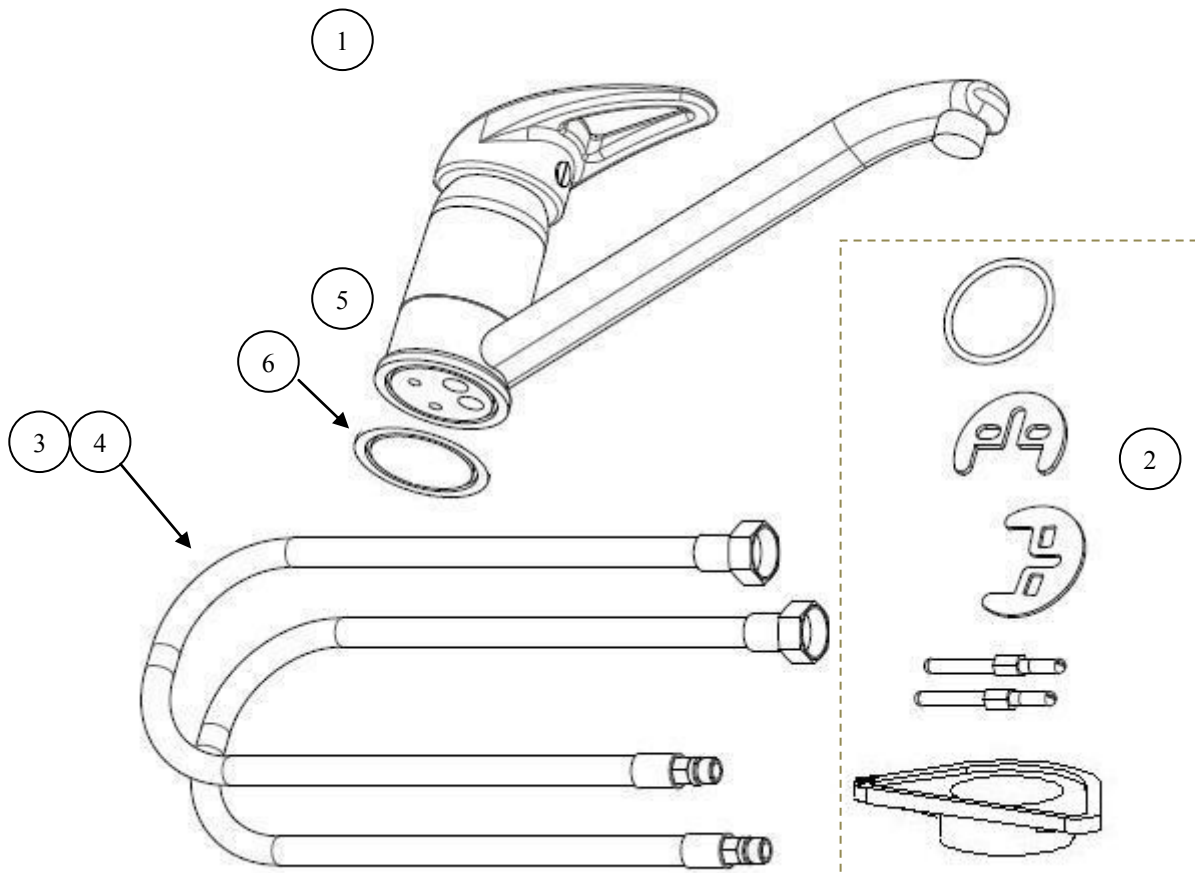

Exploded Console Assembly

		Part number
Item	Description	ST 3601
1	Console	751042 WH
2	End cap (right hand)	750813
3	End cap (left hand)	752814
4	Screw (1 off)	999054

Removal of the console to access the single lever swivel tap

1. Turn the water off at the mains and open the tap to relieve the pressure.
2. Inside the cabinet disconnect the tap flexible hoses from the 3 way ball valve.
3. Remove the two screws from the front of console (see diagram below).
4. Slide console forward and lift to remove in from the unit.
5. To assemble, reverse the above procedure.

Exploded Chassis Assembly

Item	Description	Part number
		ST 3601
1	Door assembly less handle and hinges	752050
2	Door handle	750016
3	Magnetic catch and rivet (1 set)	752059/752060
4	Hinge (1 off)	752054
5	Screw for hinge (1 off)	999153

Exploded Tap Assembly

Item	Description	Part number
		ST3601
1	Tap complete including hoses and fittings	751193
2	Installation kit (2 fixings, support plate , rubber & steel pads and O ring)	751193K
3	Flexible hose hot (red)	751193H
4	Flexible hose cold (blue)	751193H
5	Cartridge only	751193C
6	Tap washer	751200