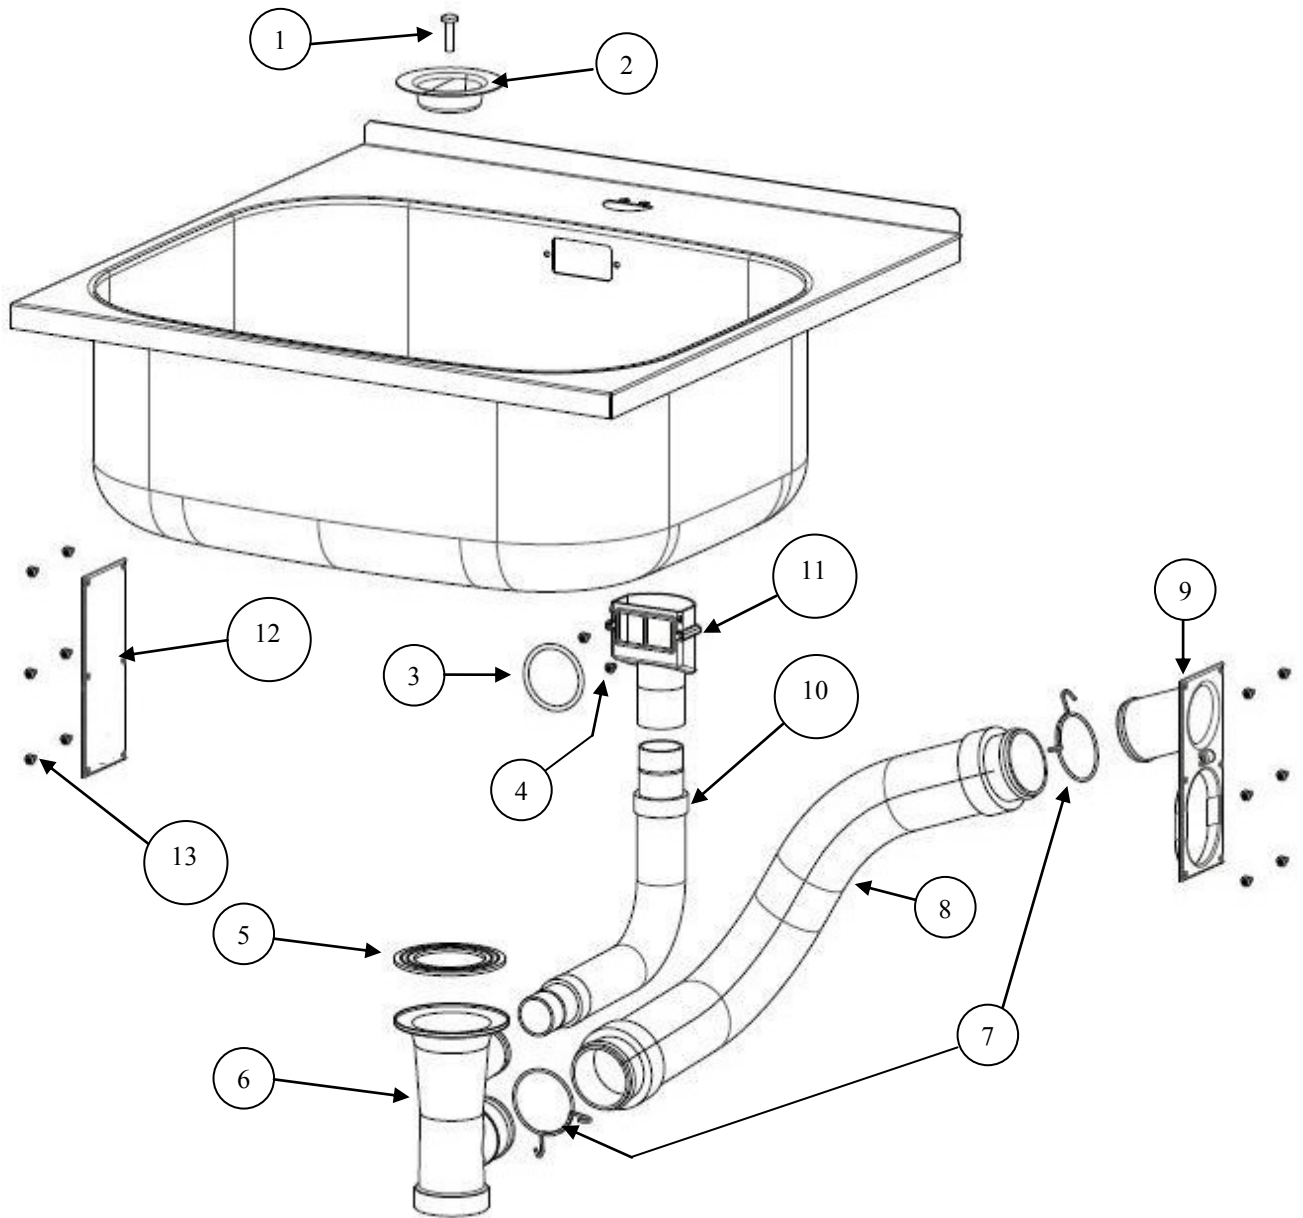

Description: **ROBINHOOD SUPERTUB CLASSIC**
Model Number: **ST3601**

Model pictured: **ST3601**

Exploded Tub Assembly

Item	Description	Part number
1	Waste grill screw	999140
2	Waste grill	750633 SS
3	Overflow O ring	752220
4	Overflow screw (1 off)	999074
5	Waste seal	752218
6	Waste body 50mm	752216
7	Hose clip (1 off)	752228
8	Washing machine waste hose	752223
9	Washing machine waste inlet	752201
10	Overflow hose	752215
11	Overflow body	752219
12	Waste inlet blanking cover	752202
13	Screw (1 off)	999054

Exploded Console Assembly

		Part number
Item	Description	ST 3601
1	Console	751042 WH
2	End cap (right hand)	750813
3	End cap (left hand)	752814
4	Screw (1 off)	999054

Removal of the console to access the single lever swivel tap

1. Turn the water off at the mains and open the tap to relieve the pressure.
2. Inside the cabinet disconnect the tap flexible hoses from the 3 way ball valve.
3. Remove the two screws from the front of console (see diagram below).
4. Slide console forward and lift to remove in from the unit.
5. To assemble, reverse the above procedure.

Exploded Tap Assembly

Item	Description	Part number
		ST3601
1	Tap complete including hoses and fittings	751193
2	Installation kit (2 fixings, support plate , rubber & steel pads and O ring)	751193K
3	Flexible hose hot (red)	751193H
4	Flexible hose cold (blue)	751193H
5	Cartridge only	751193C
6	Tap washer	751200