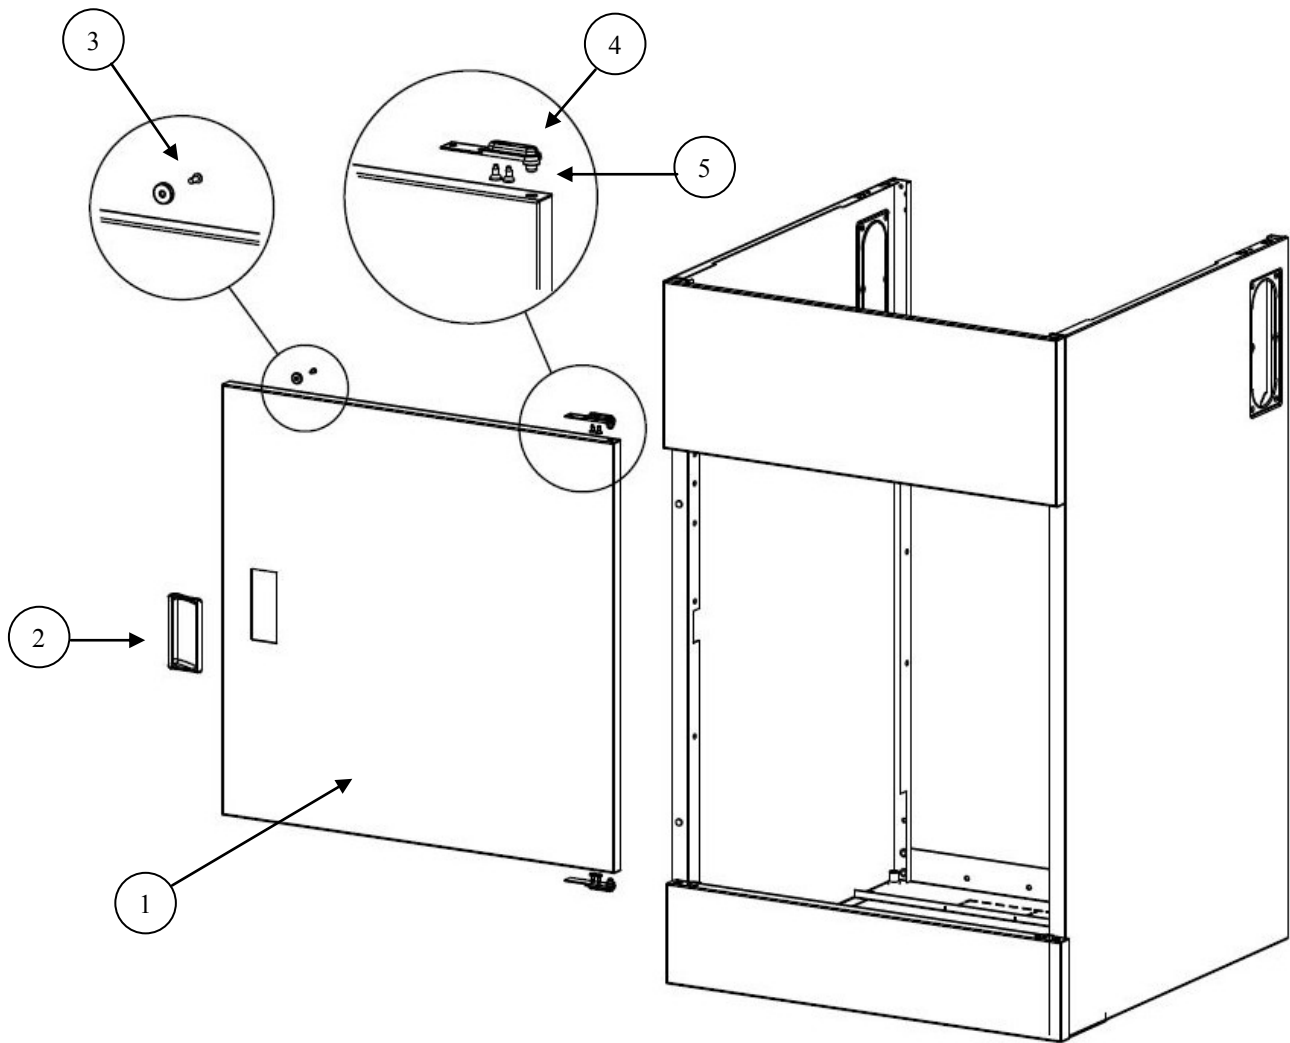

Exploded Chassis Assembly

Item	Description	Part number
		ST 3601
1	Door assembly less handle and hinges	752050
2	Door handle	750016
3	Magnetic catch and rivet (1 set)	752059/752060
4	Hinge (1 off)	752054
5	Screw for hinge (1 off)	999153