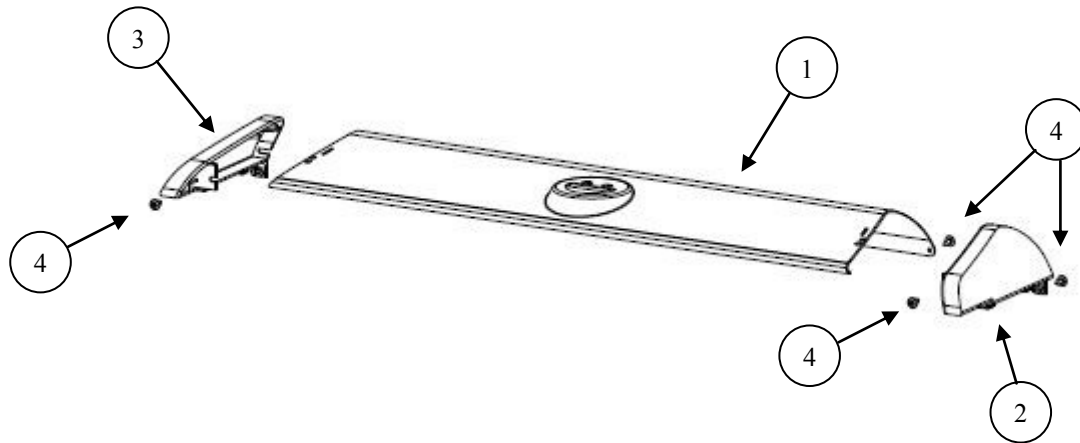

Description: **ROBINHOOD SUPERTUB CLASSIC**
Model Number: **ST3601**

Model pictured: **ST3601**

Exploded Tub Assembly

Item	Description	Part number
1	Waste grill screw	999140
2	Waste grill	750633 SS
3	Overflow O ring	752220
4	Overflow screw (1 off)	999074
5	Waste seal	752218
6	Waste body 50mm	752216
7	Hose clip (1 off)	752228
8	Washing machine waste hose	752223
9	Washing machine waste inlet	752201
10	Overflow hose	752215
11	Overflow body	752219
12	Waste inlet blanking cover	752202
13	Screw (1 off)	999054

Exploded Console Assembly

		Part number
Item	Description	ST 3601
1	Console	751042 WH
2	End cap (right hand)	750813
3	End cap (left hand)	752814
4	Screw (1 off)	999054

Removal of the console to access the single lever swivel tap

Exploded Chassis Assembly

Item	Description	Part number
		ST 3601
1	Door assembly less handle and hinges	752050
2	Door handle	750016
3	Magnetic catch and rivet (1 set)	752059/752060
4	Hinge (1 off)	752054
5	Screw for hinge (1 off)	999153

Exploded Tap Assembly

Item	Description	Part number
		ST3601
1	Tap complete including hoses and fittings	751193
2	Installation kit (2 fixings, support plate , rubber & steel pads and O ring)	751193K
3	Flexible hose hot (red)	751193H
4	Flexible hose cold (blue)	751193H
5	Cartridge only	751193C
6	Tap washer	751200