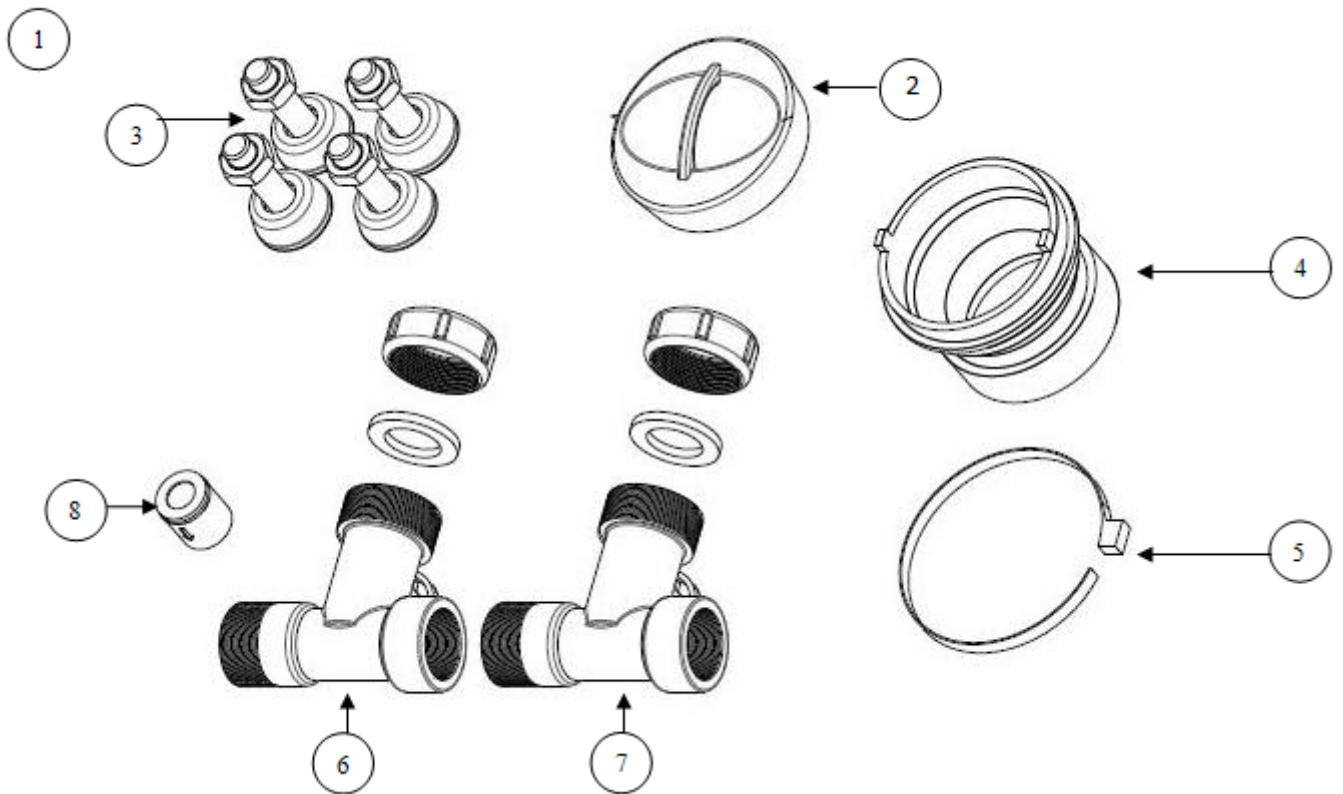

## Exploded Tub Assembly

Item	Description	Part number
1	Waste grill screw	999140
2	Waste grill	750633SS
3	Overflow O ring	752220
4	Overflow screw (1 off)	999074
5	Waste seal	752218
6	Waste body 50mm	752216
7	Hose clip (1 off)	752228
8	Washing machine waste hose	752223
9	Washing machine waste inlet	752201
10	Overflow hose	752215
11	Overflow body	752219
12	Waste inlet blanking cover	752202
13	Screw (1 off)	999054

## Exploded Chassis Assembly

Item	Description	Part number
1	Door assembly includes handle and magnetic catch	752050
2	Door handle (included in kit 752050)	Part of kit
3	Magnetic catch and rivet (included in kit 752050)	Part of kit
4	Hinge kit (2 hinges & 4 screws)	752054

## Exploded Tap Assembly

		Part number
		ST3101
1	Tap complete including hoses and fittings	751193
2	Tap Seal Washer	751193OR
3	Flexible hose hot (red)	751193HT
4	Flexible hose cold (blue)	751193CD
5	Cartridge only (Not shown)	751193C

## Installation Kit

Item	Description	Part number
		ST 3101
1	Installation kit complete (as shown above)	752041
2	Plug	750636
3	Adjustable foot assembly (1 off)	750920
4	Waste adaptor (50mm to 40mm dia.)	750638
5	Cable tie	Available from Hardware Stores
6	3 way ball valve complete (1 off) Hot	752234HT
7	3 way ball valve complete (1 off) Cold	752234CD
8	Non Return Valve –Hot	Part of item 6