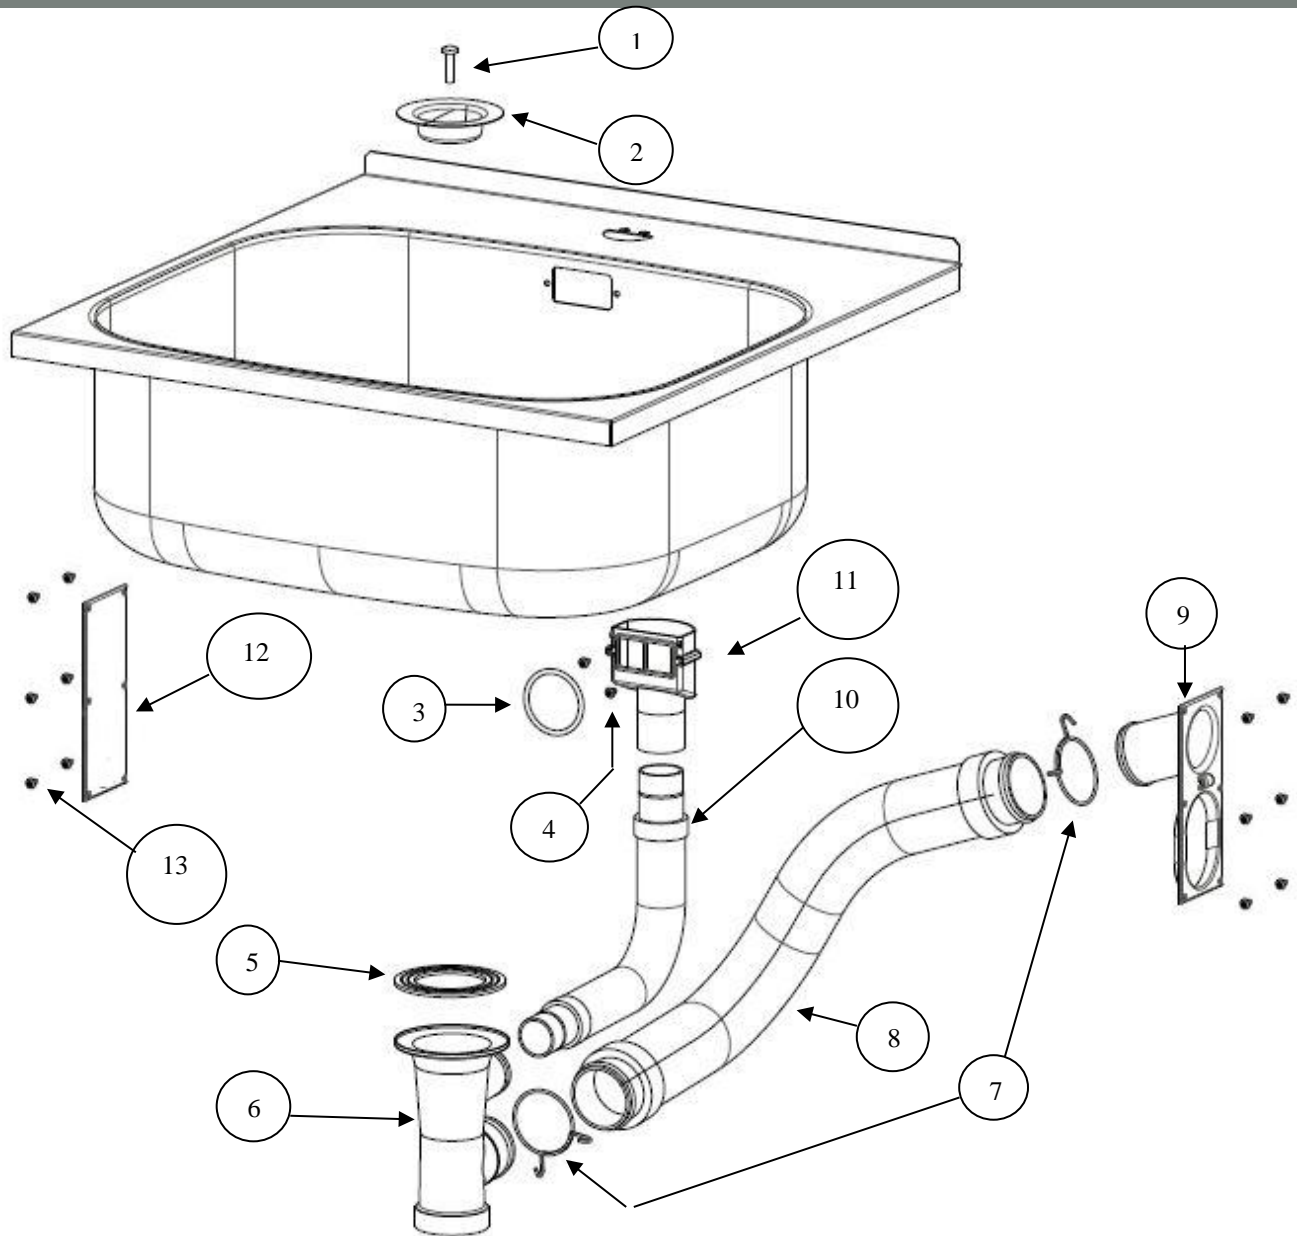

Description: **ROBINHOOD SUPERTUB EXTRA TAP**  
Model Number: **ST3101**

Model pictured: **ST3101**

## Exploded Tub Assembly

Item	Description	Part number
1	Waste grill screw	999140
2	Waste grill	750633SS
3	Overflow O ring	752220
4	Overflow screw (1 off)	999074
5	Waste seal	752218
6	Waste body 50mm	752216
7	Hose clip (1 off)	752228
8	Washing machine waste hose	752223
9	Washing machine waste inlet	752201
10	Overflow hose	752215
11	Overflow body	752219
12	Waste inlet blanking cover	752202
13	Screw (1 off)	999054

## Exploded Chassis Assembly

Item	Description	Part number
1	Door assembly includes handle and magnetic catch	752050
2	Door handle (included in kit 752050)	Part of kit
3	Magnetic catch and rivet (included in kit 752050)	Part of kit
4	Hinge kit (2 hinges & 4 screws)	752054

## Exploded Tap Assembly

		Part number
		ST3101
1	Tap complete including hoses and fittings	751193
2	Tap Seal Washer	751193OR
3	Flexible hose hot (red)	751193HT
4	Flexible hose cold (blue)	751193CD
5	Cartridge only (Not shown)	751193C