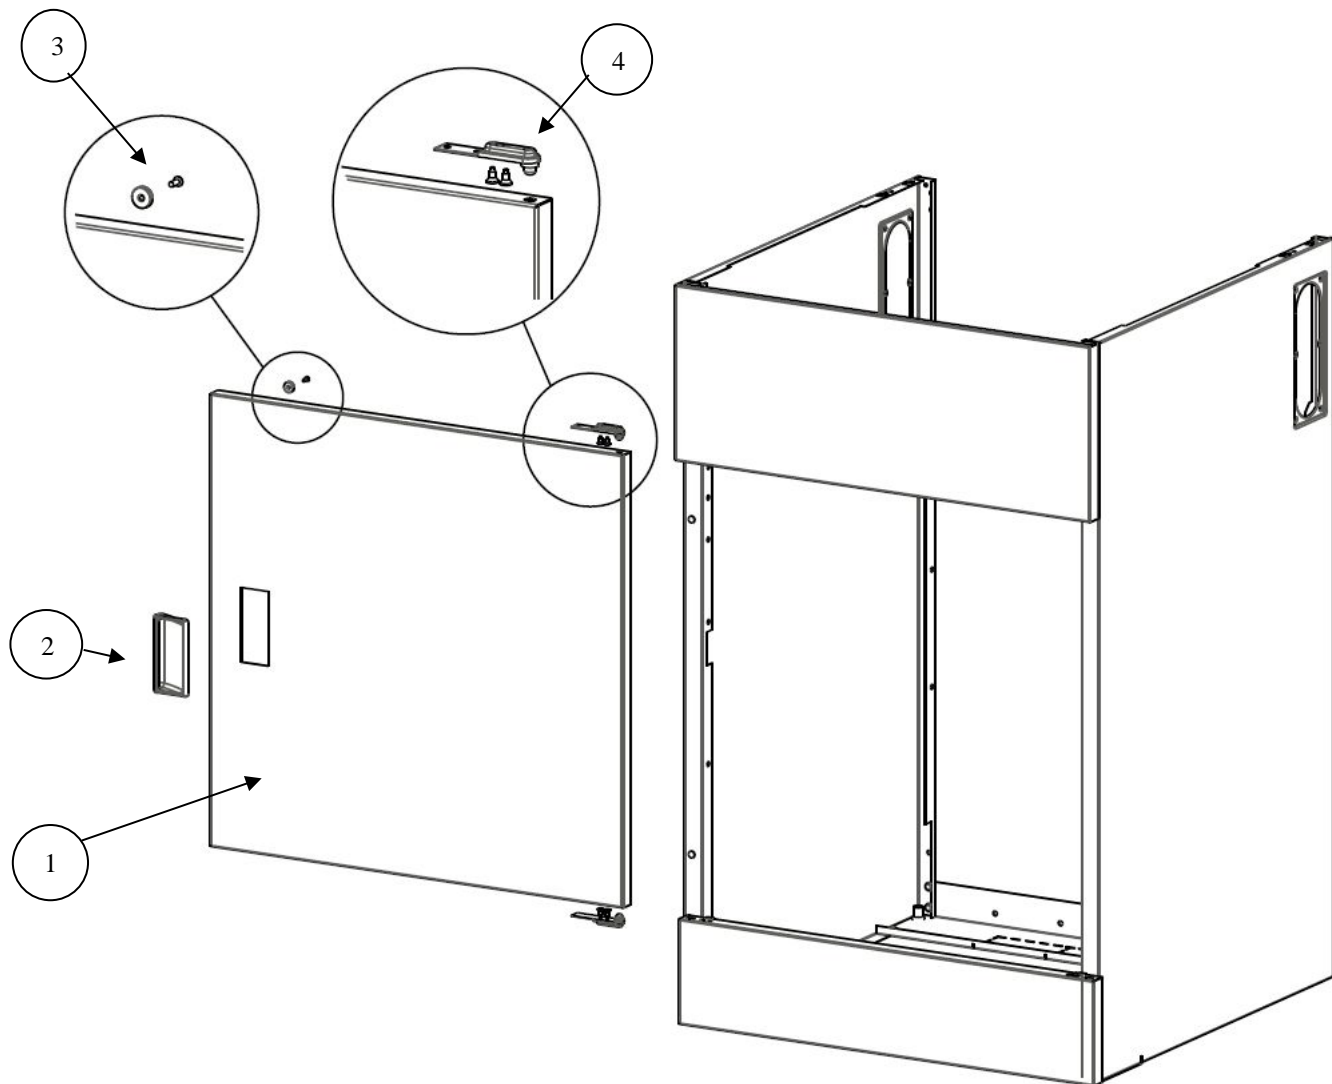

Description: **ROBINHOOD SUPERTUB EXTRA TAP**  
Model Number: **ST3101**

Model pictured: **ST3101**

## Exploded Tub Assembly

Item	Description	Part number
1	Waste grill screw	999140
2	Waste grill	750633SS
3	Overflow O ring	752220
4	Overflow screw (1 off)	999074
5	Waste seal	752218
6	Waste body 50mm	752216
7	Hose clip (1 off)	752228
8	Washing machine waste hose	752223
9	Washing machine waste inlet	752201
10	Overflow hose	752215
11	Overflow body	752219
12	Waste inlet blanking cover	752202
13	Screw (1 off)	999054

## Exploded Chassis Assembly

Item	Description	Part number
1	Door assembly includes handle and magnetic catch	752050
2	Door handle (included in kit 752050)	Part of kit
3	Magnetic catch and rivet (included in kit 752050)	Part of kit
4	Hinge kit (2 hinges & 4 screws)	752054

## Exploded Tap Assembly

		Part number
		ST3101
1	Tap complete including hoses and fittings	751193
2	Tap Seal Washer	751193OR
3	Flexible hose hot (red)	751193HT
4	Flexible hose cold (blue)	751193CD
5	Cartridge only (Not shown)	751193C