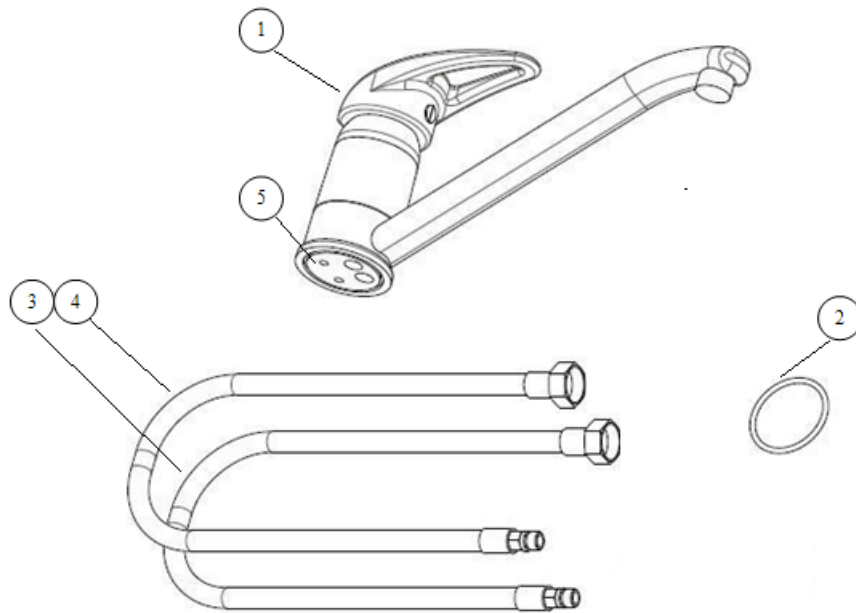

Description: **ROBINHOOD SUPERTUB EXTRA TAP**  
Model Number: **ST3101**

Model pictured: **ST3101**

## Exploded Tub Assembly

Item	Description	Part number
1	Waste grill screw	999140
2	Waste grill	750633SS
3	Overflow O ring	752220
4	Overflow screw (1 off)	999074
5	Waste seal	752218
6	Waste body 50mm	752216
7	Hose clip (1 off)	752228
8	Washing machine waste hose	752223
9	Washing machine waste inlet	752201
10	Overflow hose	752215
11	Overflow body	752219
12	Waste inlet blanking cover	752202
13	Screw (1 off)	999054

## Exploded Chassis Assembly

Item	Description	Part number
1	Door assembly includes handle and magnetic catch	752050
2	Door handle (included in kit 752050)	Part of kit
3	Magnetic catch and rivet (included in kit 752050)	Part of kit
4	Hinge kit (2 hinges & 4 screws)	752054

## Exploded Tap Assembly

		Part number
		ST3101
1	Tap complete including hoses and fittings	751193
2	Tap Seal Washer	751193OR
3	Flexible hose hot (red)	751193HT
4	Flexible hose cold (blue)	751193CD
5	Cartridge only (Not shown)	751193C