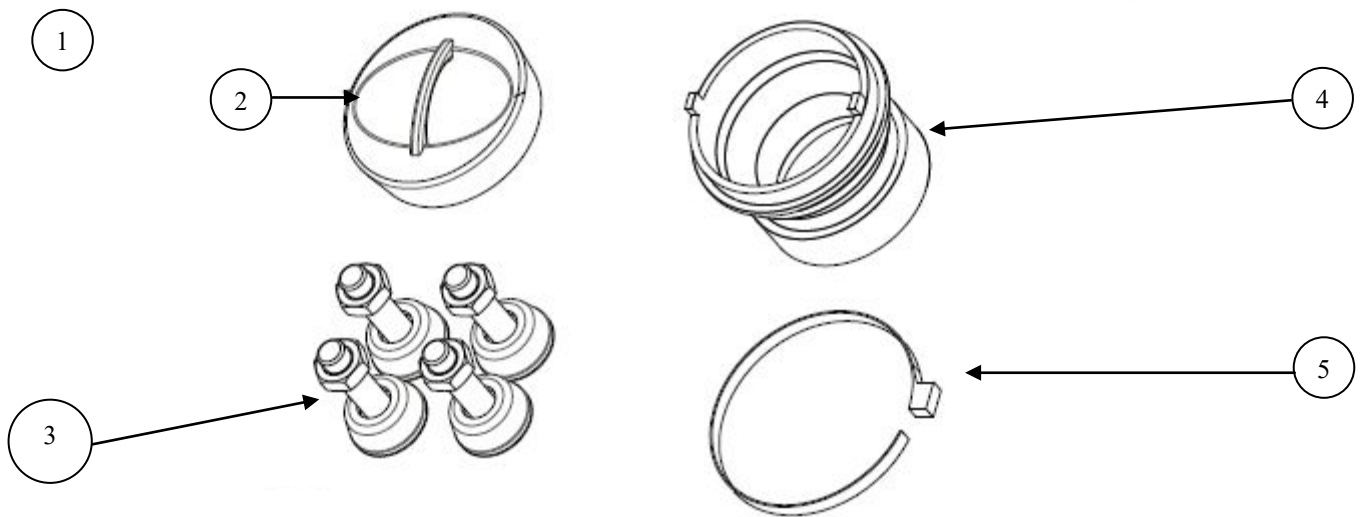

Description: **ROBINHOOD SUPERTUB STANDARD CABINET**
Model Number: **STCL1**

Model pictured: **STCL1**

Exploded Tub Assembly

Item	Description	Part number
1	Waste grill screw	999140
2	Waste grill	750633 SS
3	Waste seal	752218
4	Waste body 50mm Single inlet	752217
5	Hose clip (1 off)	752228
6	Washing machine waste hose	750693
7	Lock tub	750781
8	Top mount stay	750780
9	Cable tie	Available from Hardware Stores
10	Grommet cap	750782

Exploded Chassis Assembly

Item	Description	Part number
		STCL1
1	Door assembly kit includes handle and magnetic catch	752050
2	Door handle (included in kit 752050)	Part of kit
3	Magnetic catch and rivet (included in kit 752050)	Part of kit
4	Hinge kit (2 hinges & 4 screws)	752054

Installation Kit

Item	Description	Part number
		STCL1
1	Installation kit complete (items 2,3 & 4)	752042
2	Plug	750636
3	Adjustable foot assembly (Single)	750920
4	Waste adaptor (Ø50mm to Ø40mm)	750638
5	Cable tie	Available from Hardware Stores