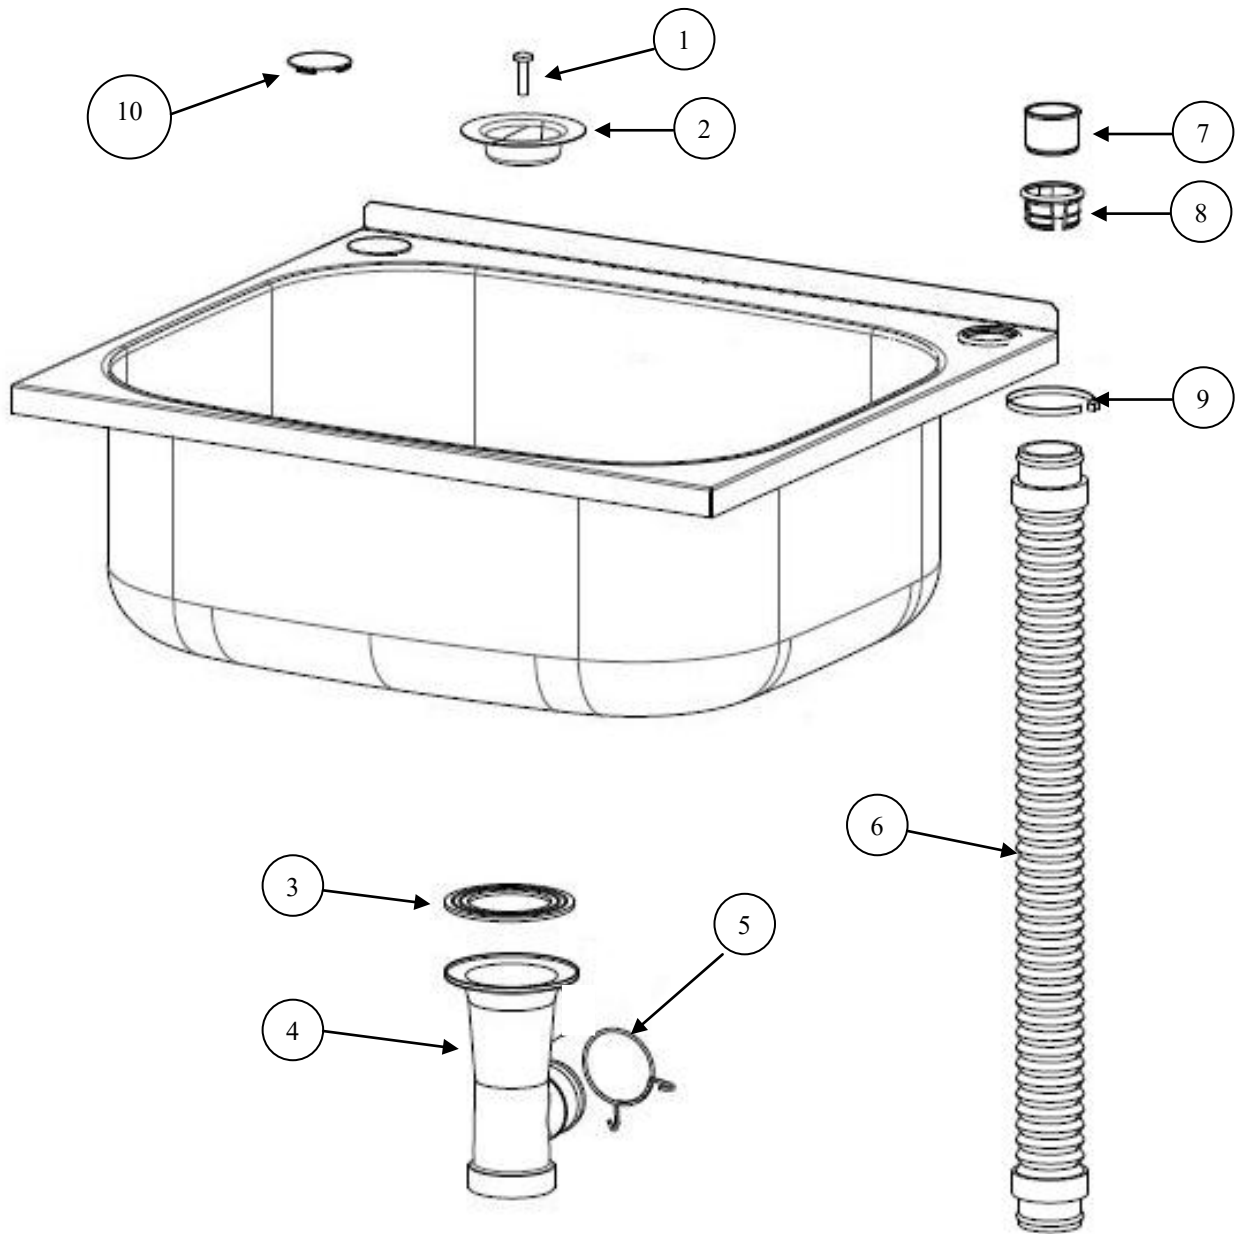

Description: **ROBINHOOD SUPERTUB STANDARD CABINET**
Model Number: **STCL1**

Model pictured: **STCL1**

Exploded Tub Assembly

Item	Description	Part number
1	Waste grill screw	999140
2	Waste grill	750633 SS
3	Waste seal	752218
4	Waste body 50mm Single inlet	752217
5	Hose clip (1 off)	752228
6	Washing machine waste hose	750693
7	Lock tub	750781
8	Top mount stay	750780
9	Cable tie	Available from Hardware Stores
10	Grommet cap	750782

Exploded Chassis Assembly

Item	Description	Part number
		STCL1
1	Door assembly kit includes handle and magnetic catch	752050
2	Door handle (included in kit 752050)	Part of kit
3	Magnetic catch and rivet (included in kit 752050)	Part of kit
4	Hinge kit (2 hinges & 4 screws)	752054

Installation Kit

Item	Description	Part number
		STCL1
1	Installation kit complete (items 2,3 & 4)	752042
2	Plug	750636
3	Adjustable foot assembly (Single)	750920
4	Waste adaptor (Ø50mm to Ø40mm)	750638
5	Cable tie	Available from Hardware Stores