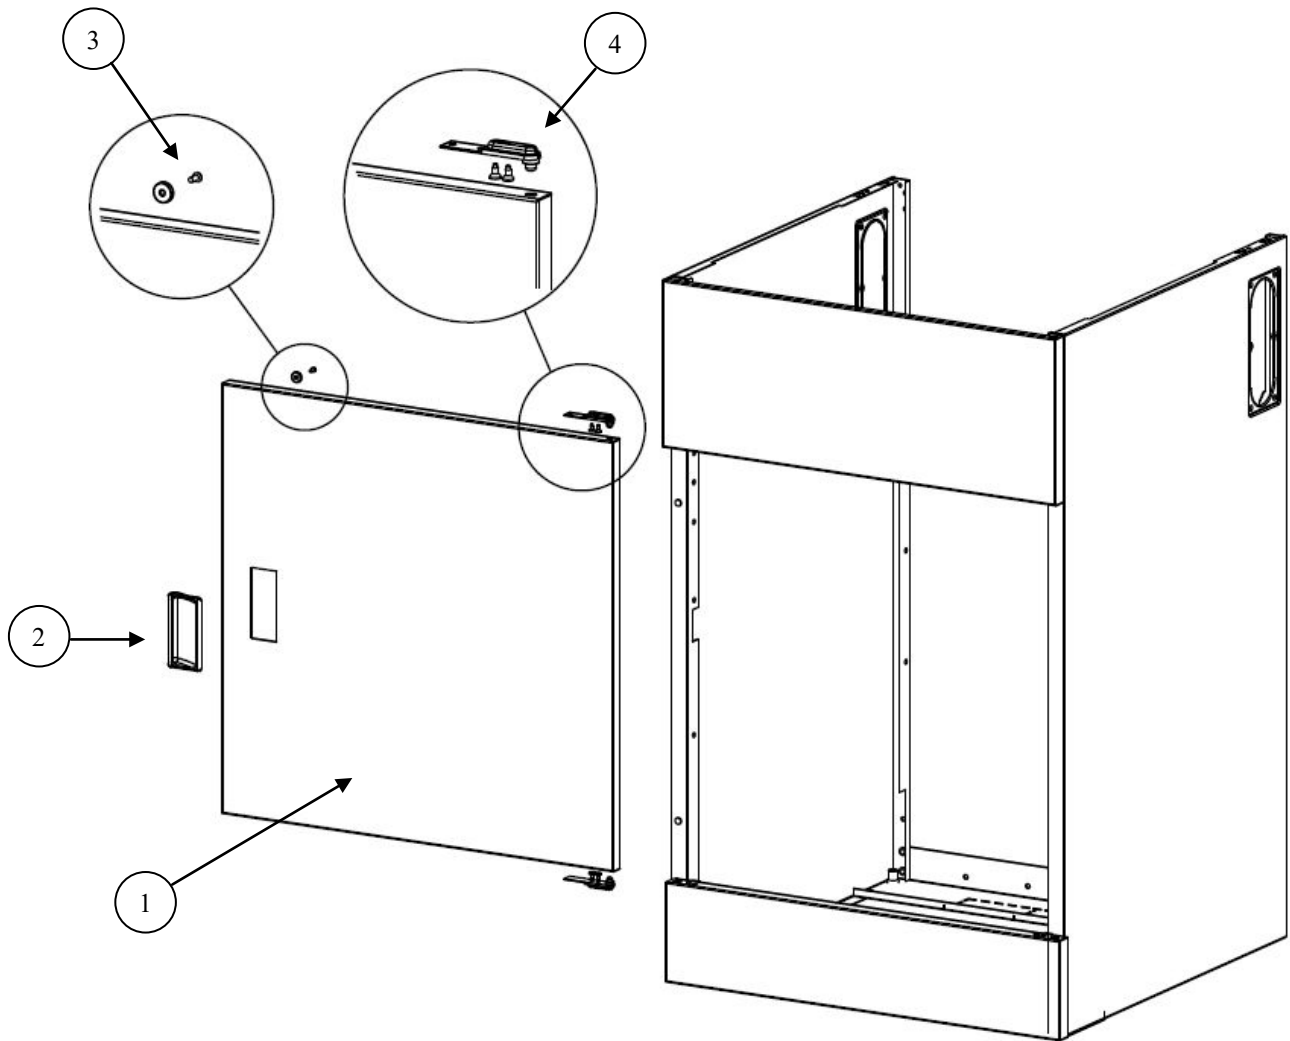

Description: **ROBINHOOD SUPERTUB STANDARD CABINET**
Model Number: **STCL1**

Model pictured: **STCL1**

Exploded Tub Assembly

Item	Description	Part number
1	Waste grill screw	999140
2	Waste grill	750633 SS
3	Waste seal	752218
4	Waste body 50mm Single inlet	752217
5	Hose clip (1 off)	752228
6	Washing machine waste hose	750693
7	Lock tub	750781
8	Top mount stay	750780
9	Cable tie	Available from Hardware Stores
10	Grommet cap	750782

Exploded Chassis Assembly

Item	Description	Part number
		STCL1
1	Door assembly kit includes handle and magnetic catch	752050
2	Door handle (included in kit 752050)	Part of kit
3	Magnetic catch and rivet (included in kit 752050)	Part of kit
4	Hinge kit (2 hinges & 4 screws)	752054

Installation Kit

Item	Description	Part number
		STCL1
1	Installation kit complete (items 2,3 & 4)	752042
2	Plug	750636
3	Adjustable foot assembly (Single)	750920
4	Waste adaptor (Ø50mm to Ø40mm)	750638
5	Cable tie	Available from Hardware Stores