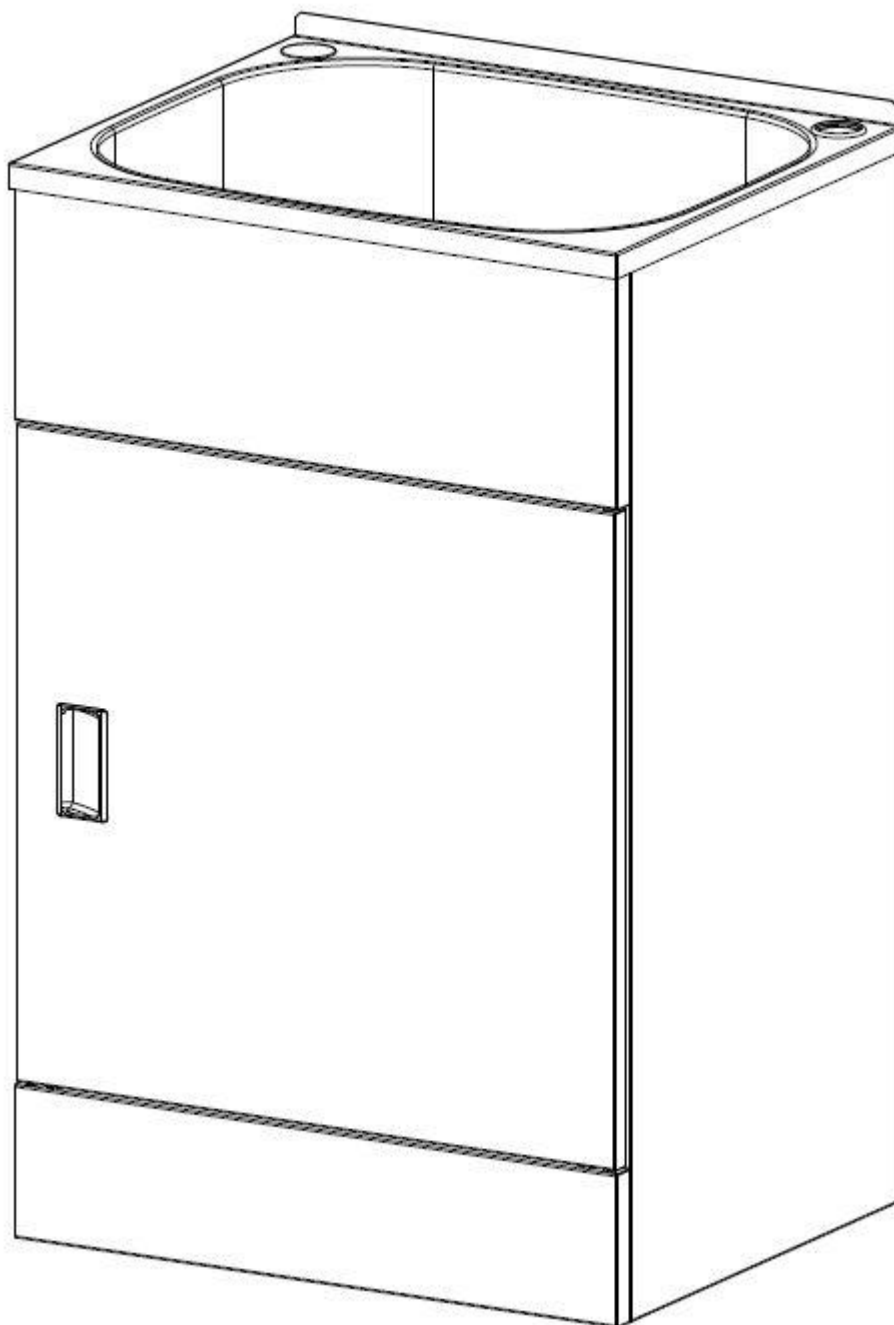

Description: **ROBINHOOD SUPERTUB STANDARD CABINET**
Model Number: **STCL1**

Model pictured: **STCL1**

Exploded Tub Assembly

Item	Description	Part number
1	Waste grill screw	999140
2	Waste grill	750633 SS
3	Waste seal	752218
4	Waste body 50mm Single inlet	752217
5	Hose clip (1 off)	752228
6	Washing machine waste hose	750693
7	Lock tub	750781
8	Top mount stay	750780
9	Cable tie	Available from Hardware Stores
10	Grommet cap	750782

Exploded Chassis Assembly

Item	Description	Part number
		STCL1
1	Door assembly kit includes handle and magnetic catch	752050
2	Door handle (included in kit 752050)	Part of kit
3	Magnetic catch and rivet (included in kit 752050)	Part of kit
4	Hinge kit (2 hinges & 4 screws)	752054