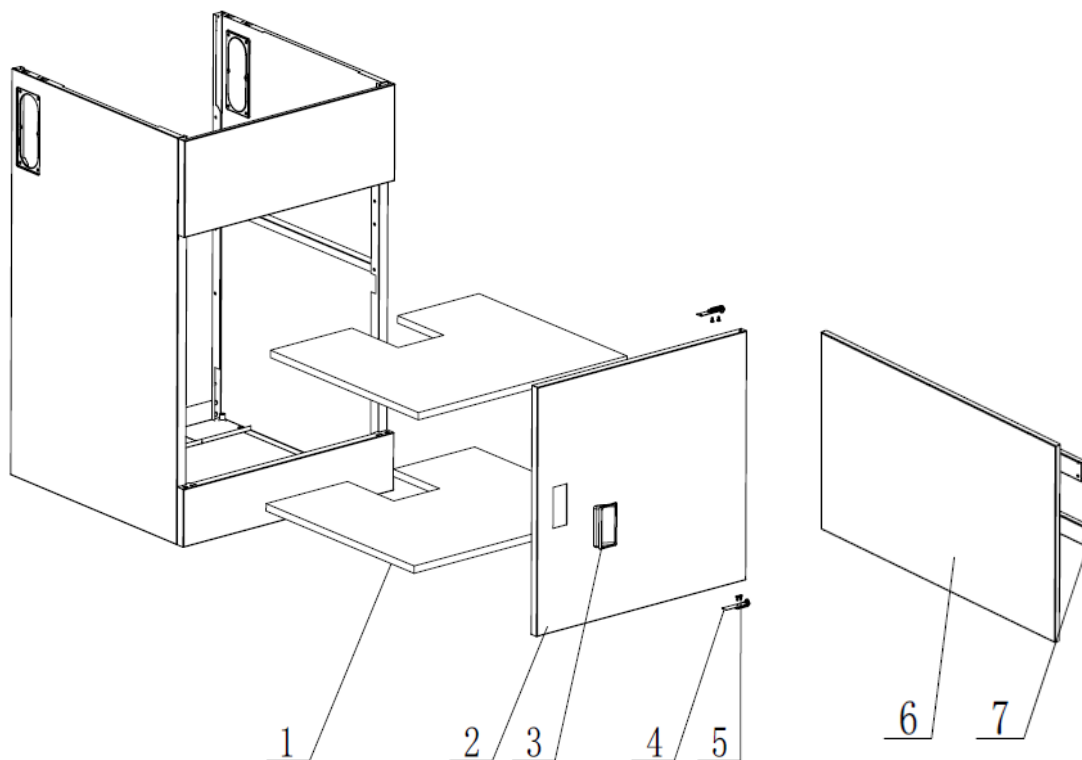

Exploded Cabinet Assembly

		Part number
Item	Description	ST3102/ST3102SB
1	Shelf/Floor *2	C150099002
2	Door	752050
3	Handle	750016WH
4	Plastic hinge	752054
5	Cross nut	999153
6	Splash back	SB560
7	Splash back brace	n/a