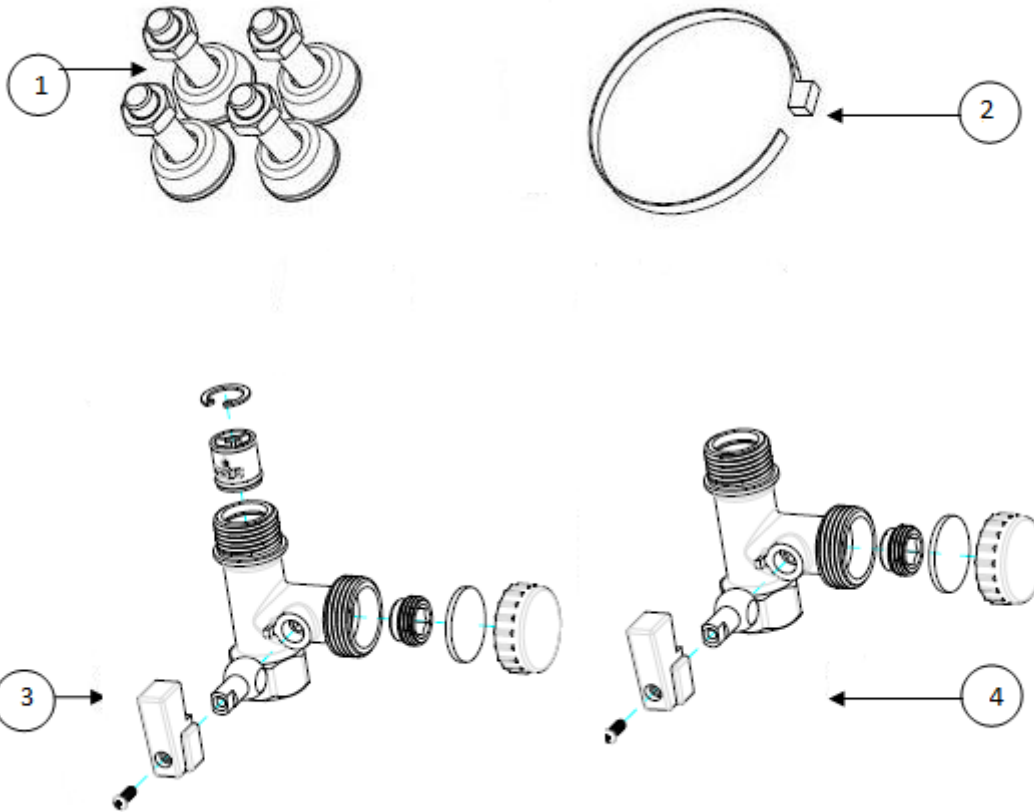

## Exploded Tub Assembly Continued

Item	Description	Part number
		ST3102/ ST3102SB
1	Handle	n/a
2	Waste grill	n/a
3	Waste grill seal	n/a
5	Washer	n/a
6	Pulling bar	n/a
	Supertub 2 and STX waste basket assembly (Item1,2,3,5&6)	C090000008
4	Screw nut	Y100300011
7	Stainless steel body	Y110101102
8	Plastic body (include brass screw)	Y110101011
9	Seal of body (thick)	Y112300002
10	Seal of body (thin)	Y112300001
11	Screw nut	Y100400011
12	Rubber seal	Y112300015
13	Hose III	752224
14	Screw	999054
15	Waster inlet cover	752202
16	Hose WMC clip	752228
17	3 way connection tube	752203
18	Taper waste seal	Y112300014
19	Tube nut II	Y100400004
20	Pipe	752204
21	Tube nut I	Y100400003
22	Waste seal	Y112300013
23	Overflow hose	Y112001160
24	O ring	Y112300550
25	Cross screw	Y100199030
26	Overflow decorated cover	Y119900320
27	Overflow base	Y119900069
28	Overflow seal II	Y112300125
29	Overflow connection	Y112002059
30	Waste inlet	752201
31	1088B Sink	n/a

## Exploded Cabinet Assembly

		Part number
Item	Description	ST3102/ST3102SB
1	Shelf/Floor *2	C150099002
2	Door	752050
3	Handle	750016WH
4	Plastic hinge	752054
5	Cross nut	999153
6	Splash back	SB560
7	Splash back brace	n/a

## Exploded Tap Assembly

		Part number
Item	Description	ST3102/ST3102SB
1	Tap complete including hoses and fittings	751193
2	Tap Seal Washer	751193OR
3	Flexible hose hot (red)	751193HT
4	Flexible hose cold (blue)	751193CD
5	Cartridge only (Not shown)	751193C

## Installation Kit

Item	Description	Part number
		ST3102/ST3102SB
1	Supertub foot assembly	Y119900300
2	Cable tie	F030200226
3	Three way ball valve HT complete part	752234HT
4	Three way ball valve CD complete part	752234CD