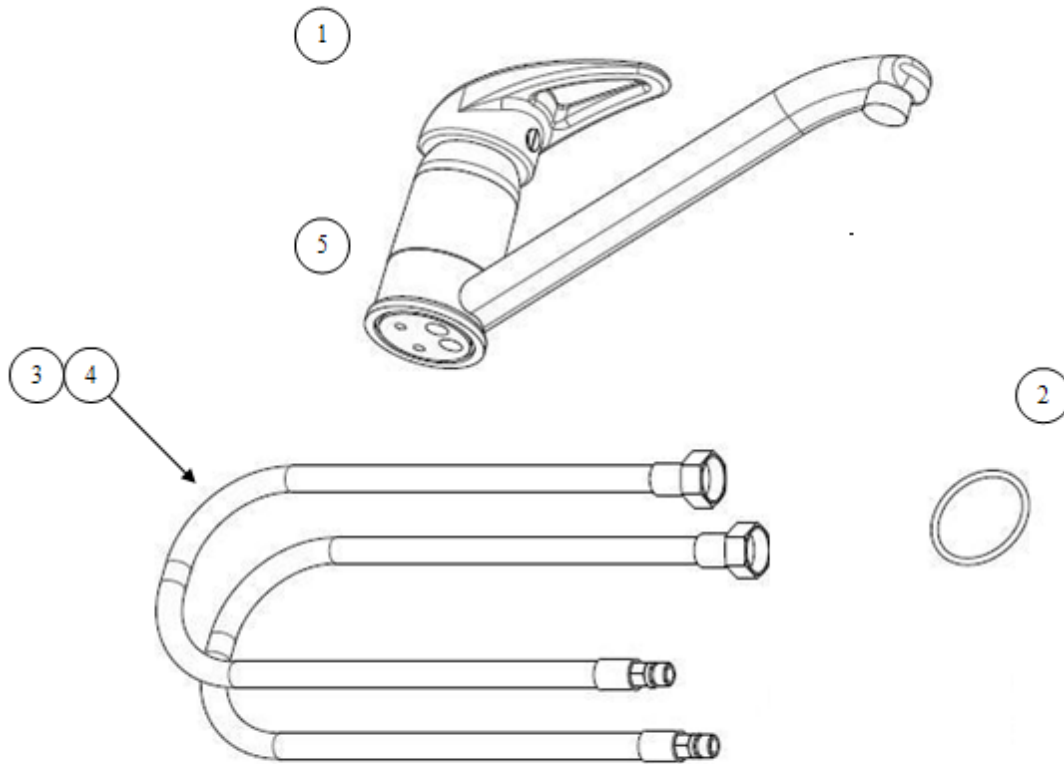

## Exploded Tub Assembly Continued

Item	Description	Part number
		ST3102/ ST3102SB
1	Handle	n/a
2	Waste grill	n/a
3	Waste grill seal	n/a
5	Washer	n/a
6	Pulling bar	n/a
	Supertub 2 and STX waste basket assembly (Item1,2,3,5&6)	C090000008
4	Screw nut	Y100300011
7	Stainless steel body	Y110101102
8	Plastic body (include brass screw)	Y110101011
9	Seal of body (thick)	Y112300002
10	Seal of body (thin)	Y112300001
11	Screw nut	Y100400011
12	Rubber seal	Y112300015
13	Hose III	752224
14	Screw	999054
15	Waster inlet cover	752202
16	Hose WMC clip	752228
17	3 way connection tube	752203
18	Taper waste seal	Y112300014
19	Tube nut II	Y100400004
20	Pipe	752204
21	Tube nut I	Y100400003
22	Waste seal	Y112300013
23	Overflow hose	Y112001160
24	O ring	Y112300550
25	Cross screw	Y100199030
26	Overflow decorated cover	Y119900320
27	Overflow base	Y119900069
28	Overflow seal II	Y112300125
29	Overflow connection	Y112002059
30	Waste inlet	752201
31	1088B Sink	n/a

## Exploded Cabinet Assembly

		Part number
Item	Description	ST3102/ST3102SB
1	Shelf/Floor *2	C150099002
2	Door	752050
3	Handle	750016WH
4	Plastic hinge	752054
5	Cross nut	999153
6	Splash back	SB560
7	Splash back brace	n/a

## Exploded Tap Assembly

		Part number
Item	Description	ST3102/ST3102SB
1	Tap complete including hoses and fittings	751193
2	Tap Seal Washer	751193OR
3	Flexible hose hot (red)	751193HT
4	Flexible hose cold (blue)	751193CD
5	Cartridge only (Not shown)	751193C

## Installation Kit

Item	Description	Part number
		ST3102/ST3102SB
1	Supertub foot assembly	Y119900300
2	Cable tie	F030200226
3	Three way ball valve HT complete part	752234HT
4	Three way ball valve CD complete part	752234CD