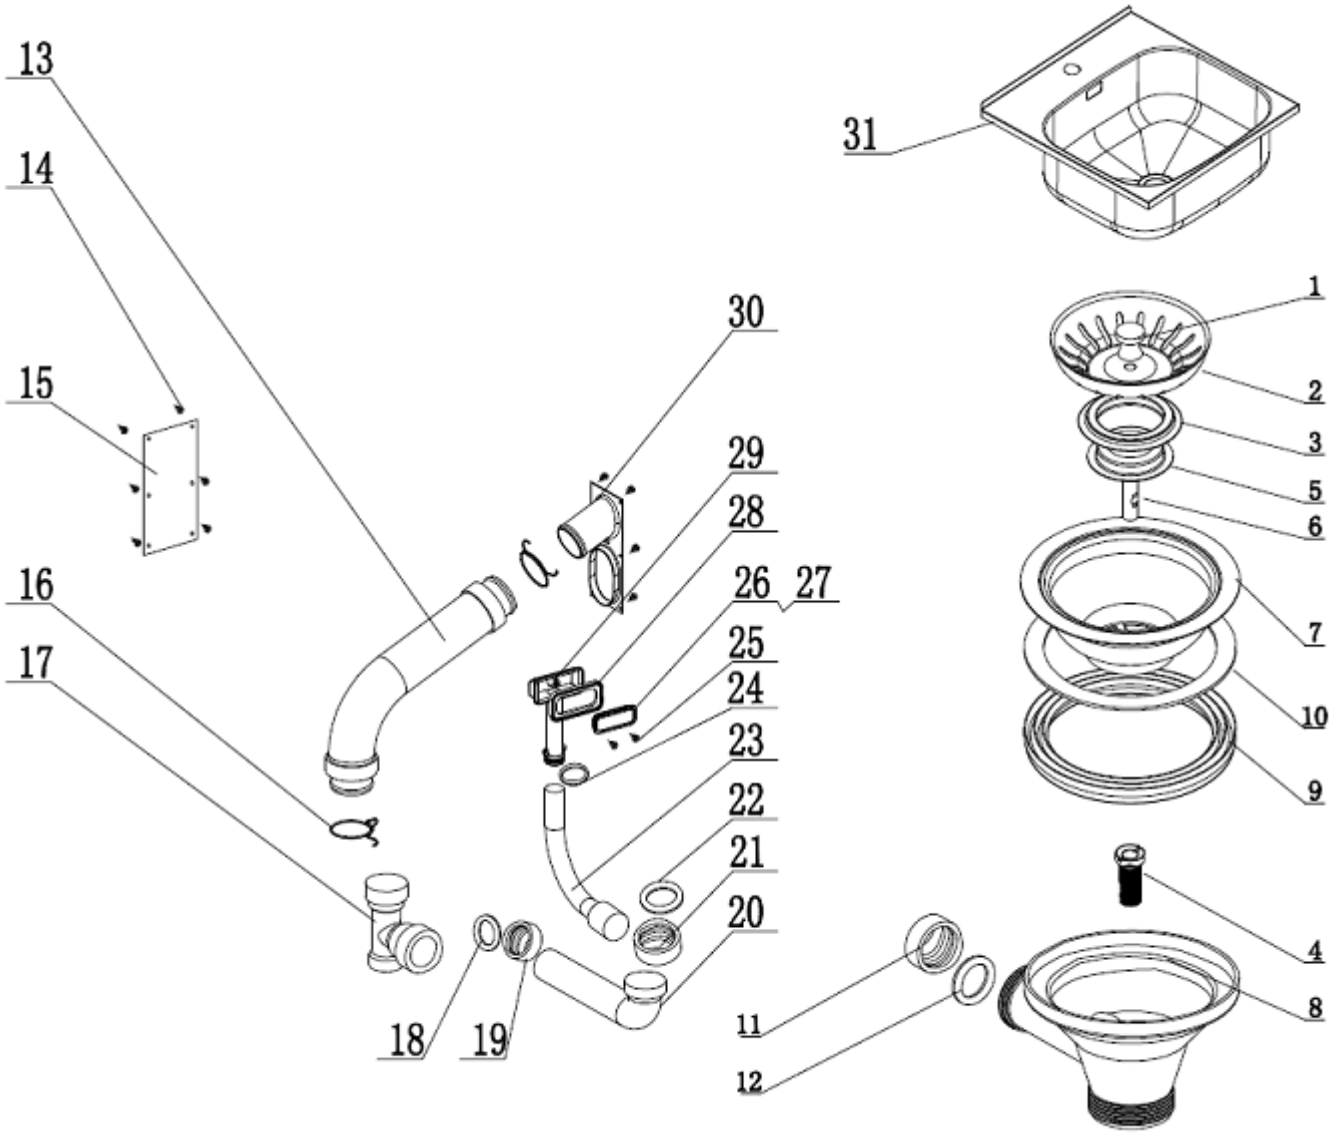

Description: **ROBINHOOD SUPERTUB SINGLE LEVER MIXER**  
Model Number: **ST3102,ST3102SB**

Model pictured: **ST3102**

## Exploded Tub Assembly Continued

Item	Description	Part number
		ST3102/ ST3102SB
1	Handle	n/a
2	Waste grill	n/a
3	Waste grill seal	n/a
5	Washer	n/a
6	Pulling bar	n/a
	Supertub 2 and STX waste basket assembly (Item1,2,3,5&6)	C090000008
4	Screw nut	Y100300011
7	Stainless steel body	Y110101102
8	Plastic body (include brass screw)	Y110101011
9	Seal of body (thick)	Y112300002
10	Seal of body (thin)	Y112300001
11	Screw nut	Y100400011
12	Rubber seal	Y112300015
13	Hose III	752224
14	Screw	999054
15	Waster inlet cover	752202
16	Hose WMC clip	752228
17	3 way connection tube	752203
18	Taper waste seal	Y112300014
19	Tube nut II	Y100400004
20	Pipe	752204
21	Tube nut I	Y100400003
22	Waste seal	Y112300013
23	Overflow hose	Y112001160
24	O ring	Y112300550
25	Cross screw	Y100199030
26	Overflow decorated cover	Y119900320
27	Overflow base	Y119900069
28	Overflow seal II	Y112300125
29	Overflow connection	Y112002059
30	Waste inlet	752201
31	1088B Sink	n/a

## Exploded Tap Assembly

		Part number
Item	Description	ST3102/ST3102SB
1	Tap complete including hoses and fittings	751193
2	Tap Seal Washer	751193OR
3	Flexible hose hot (red)	751193HT
4	Flexible hose cold (blue)	751193CD
5	Cartridge only (Not shown)	751193C

## Installation Kit

Item	Description	Part number
		ST3102/ST3102SB
1	Supertub foot assembly	Y119900300
2	Cable tie	F030200226
3	Three way ball valve HT complete part	752234HT
4	Three way ball valve CD complete part	752234CD