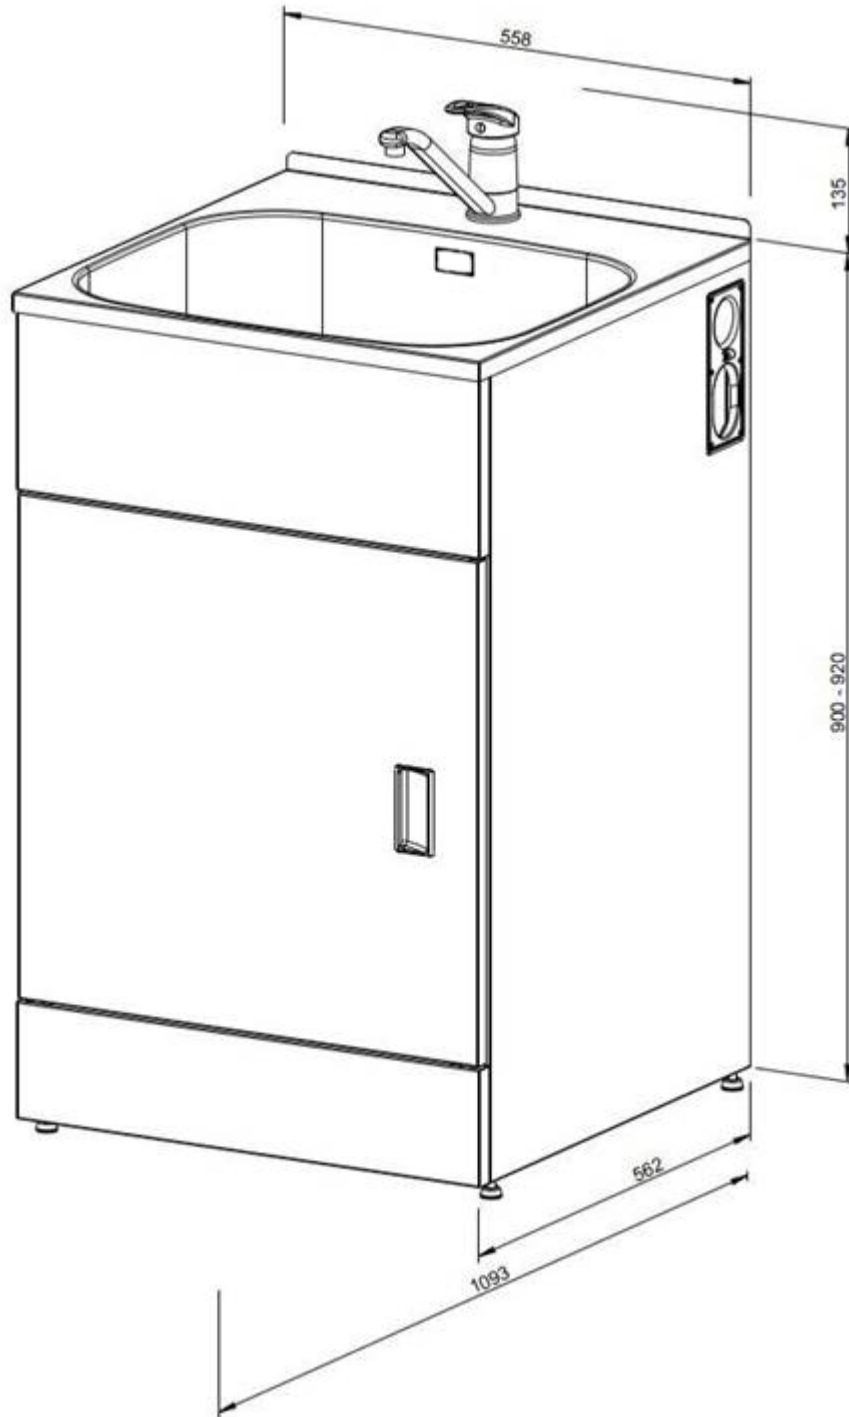

Description: **ROBINHOOD SUPERTUB SINGLE LEVER MIXER**  
Model Number: **ST3102,ST3102SB**

Model pictured: **ST3102**

# Exploded Tub Assembly

## Exploded Tub Assembly Continued

Item	Description	Part number
		ST3102/ ST3102SB
1	Handle	n/a
2	Waste grill	n/a
3	Waste grill seal	n/a
5	Washer	n/a
6	Pulling bar	n/a
	Supertub 2 and STX waste basket assembly (Item1,2,3,5&6)	C090000008
4	Screw nut	Y100300011
7	Stainless steel body	Y110101102
8	Plastic body (include brass screw)	Y110101011
9	Seal of body (thick)	Y112300002
10	Seal of body (thin)	Y112300001
11	Screw nut	Y100400011
12	Rubber seal	Y112300015
13	Hose III	752224
14	Screw	999054
15	Waster inlet cover	752202
16	Hose WMC clip	752228
17	3 way connection tube	752203
18	Taper waste seal	Y112300014
19	Tube nut II	Y100400004
20	Pipe	752204
21	Tube nut I	Y100400003
22	Waste seal	Y112300013
23	Overflow hose	Y112001160
24	O ring	Y112300550
25	Cross screw	Y100199030
26	Overflow decorated cover	Y119900320
27	Overflow base	Y119900069
28	Overflow seal II	Y112300125
29	Overflow connection	Y112002059
30	Waste inlet	752201
31	1088B Sink	n/a

## Exploded Tap Assembly

		Part number
Item	Description	ST3102/ST3102SB
1	Tap complete including hoses and fittings	751193
2	Tap Seal Washer	751193OR
3	Flexible hose hot (red)	751193HT
4	Flexible hose cold (blue)	751193CD
5	Cartridge only (Not shown)	751193C