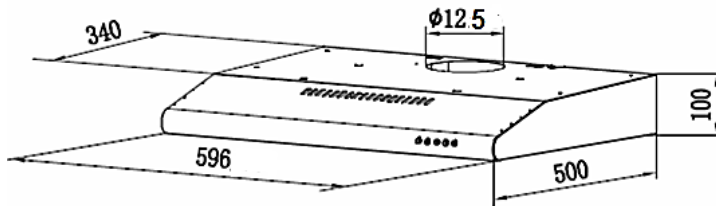

## Specifications

|   |  |
|---|--|
| <b>Voltage</b>                          | 220-240V   |
| <b>Frequency</b>                        | 50~60HZ  |
| <b>Motor (number x power)</b>           | 2x220m <sup>3</sup> /h / 2x100W shade pole motor |
| <b>Motor housing&amp;blower</b>         | plastic motor housing with plastic blower        |
| <b>Lighting (number x power - type)</b> | 1*2W LED lamp                                    |
| <b>Total power</b>                      | 202W   |
| <b>Controls</b>                         | Push button                                      |
| <b>Speed levels</b>                     | 3  |
| <b>Filters</b>                          | 2 x Aluminum filter (B3529050500)                |
| <b>Charcoal filters</b>                 | Optional, Item code TBC                          |
| <b>No return valve</b>                  | Include  |
| <b>Air outlet (mm)</b>                  | 125mm  |
| <b>Power cord length</b>                | 1M   |
| <b>Product dimensions (WxDxH)</b>       | 596x496x100mm                                    |
| <b>Packaging dimensions (WxDxH)</b>     | 650x545x145mm                                    |
| <b>Net weight</b>                       | 6.3kg  |
| <b>Gross weight</b>                     | 7.2kg  |