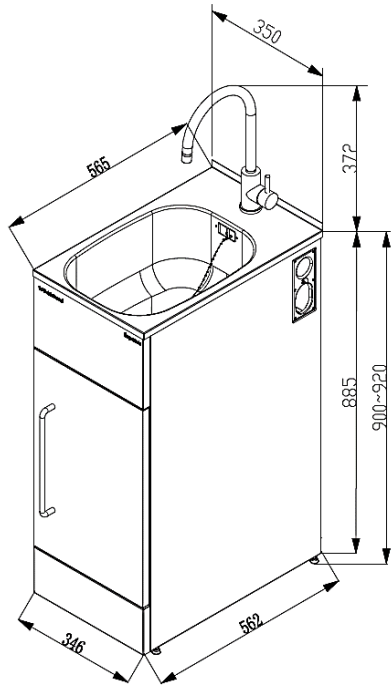

Dated 13/06/2022

Specifications

Tapware

Tapware type	#304 Stainless Steel Gooseneck Tap
WELS rating	5 Stars, 5.5L per minute
Max & Min pressure	Maximum pressure 72.5 PSI (500 kPa); Minimum pressure 22 PSI (150 kPa)
Temperature range	Recommended temperature range 5° to 65°C; Maximum temperature 80°C

Sink

Bowl type	0.8mm polished #304 Stainless Steel
Bowl capacity	24L gross capacity measured to the top; 17L capacity to overflow
Waste type/ discharge flow rate	Plug on chain waste/ 60L per minute
Overflow/ Flow rate	Yes/ 30L per minute

Cabinet

Handle type	D shape handle
Door opening	Reversible, can be either left or right hand opening
Adjustable levelling feet	Yes
Side apertures for hoses	Yes, on both sides
3 Way ball valves isolators	Yes, included
Washing machine waste pipe	Separate
Cabinet color/finish	Satin white powder coated
Cabinet material	0.6mm galvanized steel
Maximum height of items can be stored	510mm

Dimensions & Weights

Product dimensions (mm)	W350*D565*H(900-920)
Carton dimensions (mm)	W368*D585*H965
Gross/Net weight (Kg)	17/14

Warranty

Tapware & Cabinet	2 years on parts & labour from the date of purchase
Sink	5 years on parts & labour from the date of purchase