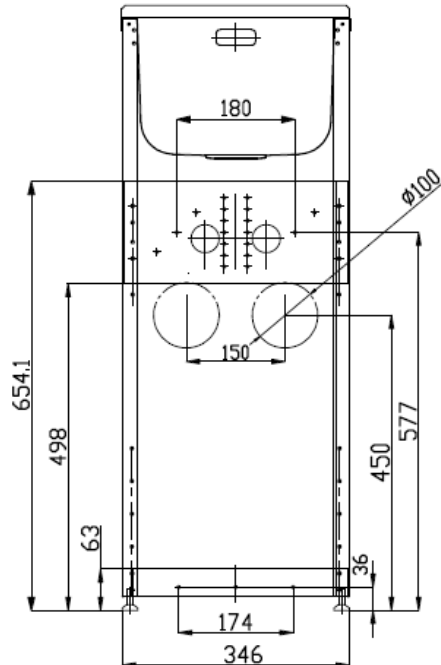

## Description

Robinhood Slim Supertub 350mm with Gooseneck Tapware  
**STSLIMTAPKOH**

## Dimensions

Dated 13/06/2022

### Sink

Bowl type	0.8mm polished #304 Stainless Steel
Bowl capacity	24L gross capacity measured to the top; 17L capacity to overflow
Waste type/ discharge flow rate	Plug on chain waste/ 60L per minute
Overflow/ Flow rate	Yes/ 30L per minute

### Dimensions & Weights

Product dimensions (mm)	W350*D565*H(900-920)
Carton dimensions (mm)	W368*D585*H965
Gross/Net weight (Kg)	17/14