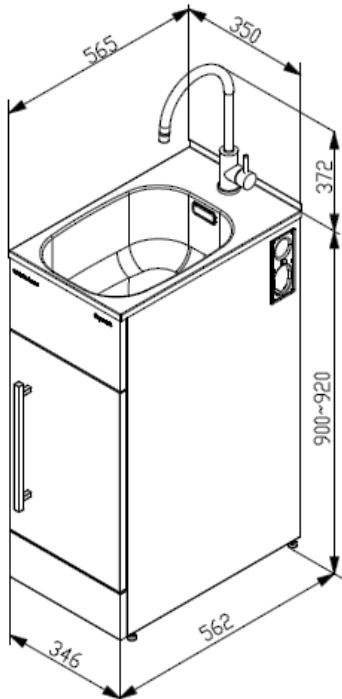

## Dimensions

Dated 13/06/2022

### Sink

Bowl type	0.8mm polished #304 Stainless Steel
Bowl capacity	24L gross capacity measured to the top; 17L capacity to overflow

Waste type/ discharge flow rate	Modern basket waste/ 52L per minute
Overflow/ Flow rate	Yes, modern overflow design/ 18L per minute

### Cabinet

Handle type	1x Square brushed pole handle
Door opening	Reversible, can be either left or right hand opening
Internal shelf and floor	Yes
Maximum height of items can be stored	Top: 210mm; Bottom: 410mm
Adjustable levelling feet	Yes
Side apertures for hoses	Yes, on both sides
3 Way ball valves isolators	Yes, included
Washing machine waste pipe	Separate
Cabinet color/finish	Satin white or frosted black /powder coated
Cabinet material	0.6mm galvanized steel

### Dimensions & Weights

Product dimensions (mm)	W350*D565*H(900-920)
Carton dimensions (mm)	W368*D585*H965
Gross/Net weight (Kg)	17/14