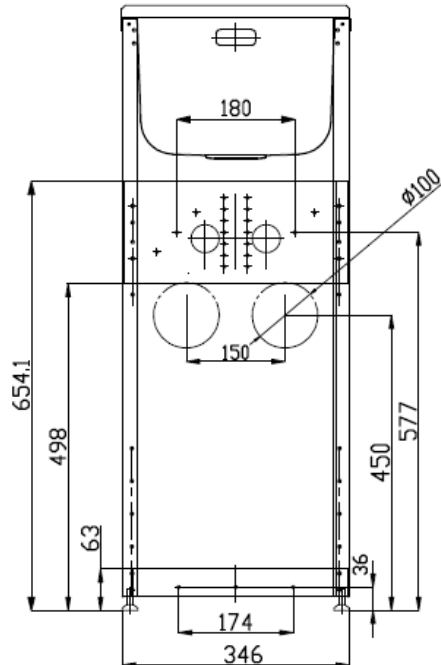

## Dimensions

Dated 13/06/2022

### Sink

Bowl type	0.8mm polished #304 Stainless Steel
Bowl capacity	24L gross capacity measured to the top; 17L capacity to overflow

Waste type/ discharge flow rate	Modern basket waste/ 52L per minute
Overflow/ Flow rate	Yes, modern overflow design/ 18L per minute

### Cabinet

Handle type	1x Square brushed pole handle
Door opening	Reversible, can be either left or right hand opening
Internal shelf and floor	Yes
Maximum height of items can be stored	Top: 210mm; Bottom: 410mm
Adjustable levelling feet	Yes
Side apertures for hoses	Yes, on both sides
3 Way ball valves isolators	Yes, included
Washing machine waste pipe	Separate
Cabinet color/finish	Satin white or frosted black /powder coated
Cabinet material	0.6mm galvanized steel

### Dimensions & Weights

Product dimensions (mm)	W350*D565*H(900-920)
Carton dimensions (mm)	W368*D585*H965
Gross/Net weight (Kg)	17/14