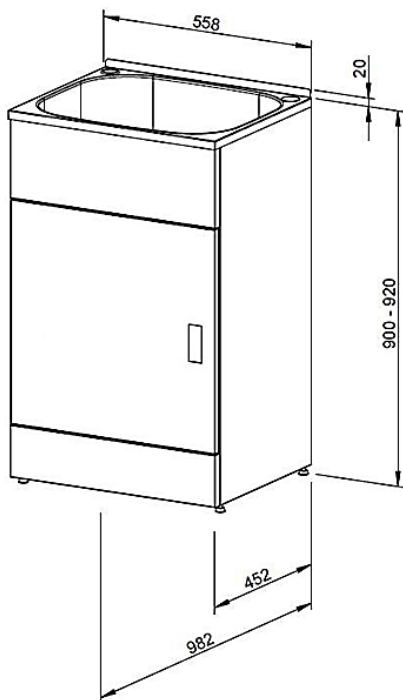

Description

ROBINHOOD STANDARD SUPERTUB CABINET ONLY
STCL1

Dimensions

Specifications

Sink

Bowl type	0.8mm polished #304 Stainless Steel
Bowl capacity	30L gross capacity
Waste type/ discharge flow rate	Plug waste/ 60L per minute
Overflow	Not included

Cabinet

Handle type	Recessed plastic handle
Door opening	Reversible, can be either left or right hand opening
Adjustable levelling feet	Yes
Apertures for hoses	Yes, on the top
Washing machine waste pipe	Separate
Cabinet color/finish	Satin white powder coated
Cabinet material	0.6mm galvanized steel
Maximum height of items can be stored	510mm

Dimensions & Weights

Product dimensions (mm)	W558*D452*H(900-920)
Carton dimensions (mm)	W585*D520*H970
Gross/Net weight (Kg)	17/14

Warranty

Cabinet	2 years on parts & labour from the date of purchase
Sink	5 years on parts & labour from the date of purchase