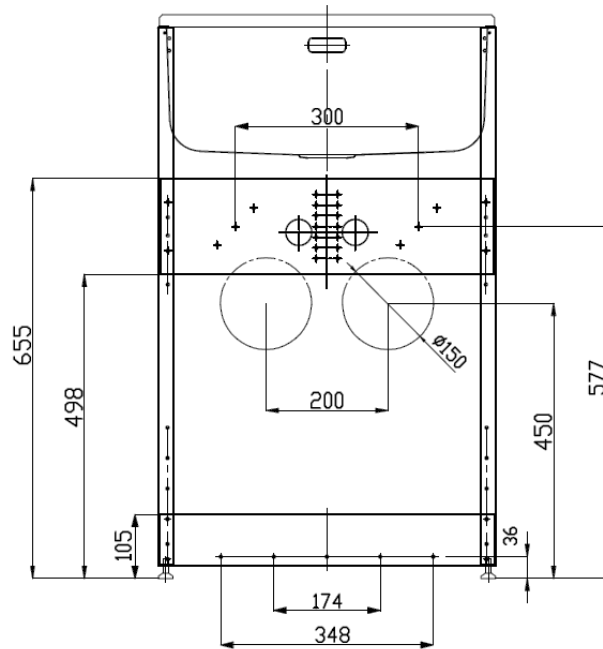

Dated 13/06/2022

Specifications

Tapware

Tapware type	#304 Stainless Steel Gooseneck Tap
WELS rating	5 Stars, 5.5L per minute
Max & Min pressure	Maximum pressure 72.5 PSI (500 kPa); Minimum pressure 22 PSI (150 kPa)
Temperature range	Recommended temperature range 5° to 65°C; Maximum temperature 80°C

Sink

Bowl type	0.8mm polished #304 Stainless Steel
Bowl capacity	38L gross capacity measured to the top; 30L capacity to overflow
Waste type/ discharge flow rate	Modern basket waste/ 52L per minute
Overflow/ Flow rate	Yes, modern overflow design/ 18L per minute

Cabinet

Handle type	2x Square brushed pole handles
Storage type	2x Soft close storage drawers
Maximum weight can be handled	Top drawer: 32.5Kg; Bottom drawer: 31.5Kg
Maximum height of items can be stored	Top drawer: 190mm; Bottom drawer: 310mm
Adjustable levelling feet	Yes
Side apertures for hoses	Yes, on both sides
Washing machine taps and shut-off valves isolators	Yes, hidden
Washing machine waste pipe	Separate
Cabinet color/finish	Satin white/powder coated
Cabinet material	0.6mm galvanized steel

Dimensions & Weights

Product dimensions (mm)	W558*D565*H(900-920)
Carton dimensions (mm)	W575*D585*H965
Gross/Net weight (Kg)	27/25

Warranty

Tapware & Cabinet	2 years on parts & labour from the date of purchase
Sink	5 years on parts & labour from the date of purchase