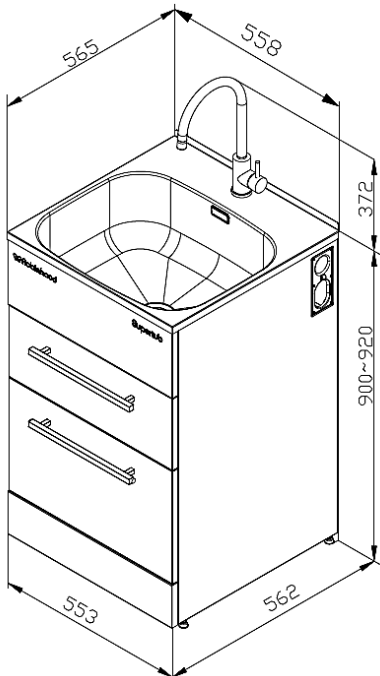

Dated 13/06/2022

Specifications

Tapware

Tapware type	#304 Stainless Steel Gooseneck Tap
WELS rating	5 Stars, 5.5L per minute
Max & Min pressure	Maximum pressure 72.5 PSI (500 kPa); Minimum pressure 22 PSI (150 kPa)
Temperature range	Recommended temperature range 5° to 65°C; Maximum temperature 80°C

Sink

Bowl type	0.8mm polished #304 Stainless Steel
Bowl capacity	38L gross capacity measured to the top; 30L capacity to overflow
Waste type/ discharge flow rate	Modern basket waste/ 52L per minute
Overflow/ Flow rate	Yes, modern overflow design/ 18L per minute

Cabinet

Handle type	2x Square brushed pole handles
Storage type	2x Soft close storage drawers
Maximum weight can be handled	Top drawer: 32.5Kg; Bottom drawer: 31.5Kg
Maximum height of items can be stored	Top drawer: 190mm; Bottom drawer: 310mm
Adjustable levelling feet	Yes
Side apertures for hoses	Yes, on both sides
Washing machine taps and shut-off valves isolators	Yes, hidden
Washing machine waste pipe	Separate
Cabinet color/finish	Satin white/powder coated
Cabinet material	0.6mm galvanized steel

Dimensions & Weights

Product dimensions (mm)	W558*D565*H(900-920)
Carton dimensions (mm)	W575*D585*H965
Gross/Net weight (Kg)	27/25

Warranty

Tapware & Cabinet	2 years on parts & labour from the date of purchase
Sink	5 years on parts & labour from the date of purchase