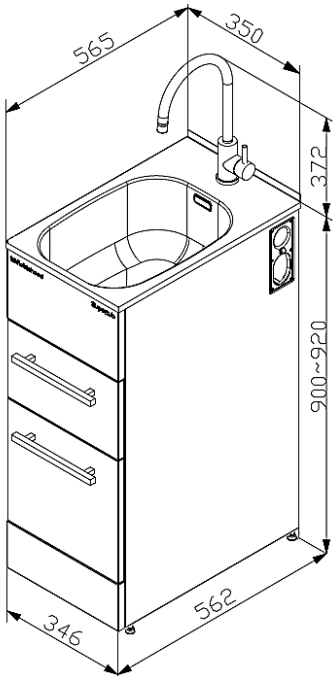

Description

ROBINHOOD SLIM SUPERTUB SERIES 3 DRAWER MODEL S/S GOOSENECK TAP
ST7003SLIM

Dimensions

Dated 13/06/2022

Specifications

Tapware

Tapware type	#304 Stainless Steel Gooseneck Tap
WELS rating	5 Stars, 5.5L per minute
Max & Min pressure	Maximum pressure 72.5 PSI (500 kPa); Minimum pressure 22 PSI (150 kPa)
Temperature range	Recommended temperature range 5° to 65°C; Maximum temperature 80°C

Sink

Bowl type	0.8mm polished #304 Stainless Steel
Bowl capacity	24L gross capacity measured to the top; 17L capacity to overflow
Waste type/ discharge flow rate	Modern basket waste/ 52L per minute
Overflow/ Flow rate	Yes, modern overflow design/ 18L per minute

Cabinet

Handle type	2x Square brushed pole handles
Storage type	2x Soft close storage drawers
Maximum weight can be handled	Top drawer: 31Kg; Bottom drawer: 30Kg
Maximum height of items can be stored	Top drawer: 190mm; Bottom drawer: 310mm
Adjustable levelling feet	Yes
Side apertures for hoses	Yes, on both sides
Washing machine taps and shut-off valves isolators	Yes, hidden
Washing machine waste pipe	Separate
Cabinet color/finish	Satin white/powder coated
Cabinet material	0.6mm galvanized steel

Dimensions & Weights

Product dimensions (mm)	W350*D565*H(900-920)
Carton dimensions (mm)	W368*D585*H965
Gross/Net weight (Kg)	25/23

Warranty

Tapware & Cabinet	2 years on parts & labour from the date of purchase
Sink	5 years on parts & labour from the date of purchase