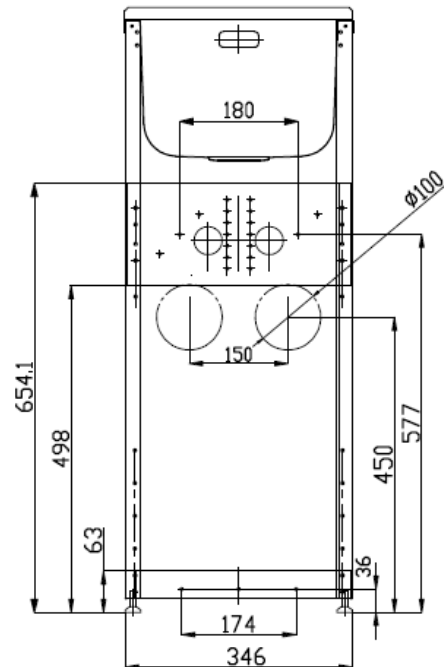

## Dimensions

Dated 13/06/2022

### Sink

Bowl type	0.8mm polished #304 Stainless Steel
Bowl capacity	24L gross capacity measured to the top; 17L capacity to overflow
Waste type/ discharge flow rate	Modern basket waste/ 52L per minute
Overflow/ Flow rate	Yes, modern overflow design/ 18L per minute

### Cabinet

Handle type	2x Square brushed pole handles
Storage type	2x Soft close storage drawers
Maximum weight can be handled	Top drawer: 31Kg; Bottom drawer: 30Kg
Maximum height of items can be stored	Top drawer: 190mm; Bottom drawer: 310mm
Adjustable levelling feet	Yes
Side apertures for hoses	Yes, on both sides
Washing machine taps and shut-off valves isolators	Yes, hidden
Washing machine waste pipe	Separate
Cabinet color/finish	Satin white/powder coated
Cabinet material	0.6mm galvanized steel

### Dimensions & Weights

Product dimensions (mm)	W350*D565*H(900-920)
Carton dimensions (mm)	W368*D585*H965
Gross/Net weight (Kg)	25/23