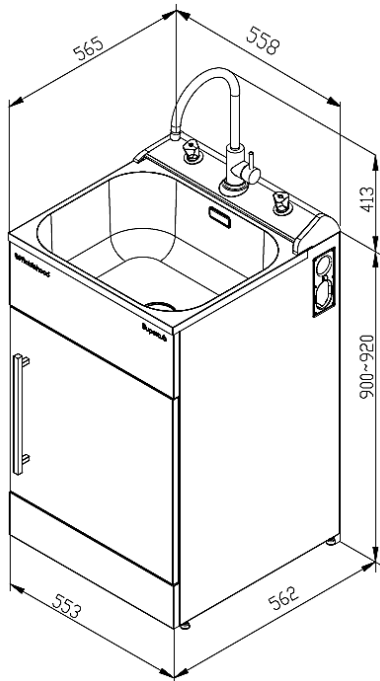

Description

ROBINHOOD STANDARD SUPERTUB SERIES 3 CONSOLE CONTROL S/S GOOSENECK TAP
ST3783

Dimensions

Dated 13/06/2022

Specifications

Tapware

Tapware type	#304 Stainless Steel Gooseneck Tap
WELS rating	5 Stars, 5.5L per minute
Max & Min pressure	Maximum pressure 72.5 PSI (500 kPa); Minimum pressure 22 PSI (150 kPa)
Temperature range	Recommended temperature range 5° to 65°C; Maximum temperature 80°C

Sink

Bowl type	0.8mm polished #304 Stainless Steel
Bowl capacity	38L gross capacity measured to the top; 30L capacity to overflow
Waste type/ discharge flow rate	Modern basket waste/ 52L per minute
Overflow/ Flow rate	Yes, modern overflow design/ 18L per minute

Cabinet

Handle type	1x Square brushed pole handle
Door opening	Reversible, can be either left or right hand opening
Internal shelf and floor	Yes
Maximum height of items can be stored	Top: 210mm; Bottom: 410mm
Adjustable levelling feet	Yes
Side apertures for hoses	Yes, on both sides
Washing machine taps	Console control
3 Way ball valves isolators	Yes, included
Washing machine waste pipe	Separate
Cabinet color/finish	Satin white/powder coated
Cabinet material	0.6mm galvanized steel

Dimensions & Weights

Product dimensions (mm)	W558*D565*H(900-920)
Carton dimensions (mm)	W575*D585*H965
Gross/Net weight (Kg)	21/18

Warranty

Tapware & Cabinet	2 years on parts & labour from the date of purchase
Sink	5 years on parts & labour from the date of purchase