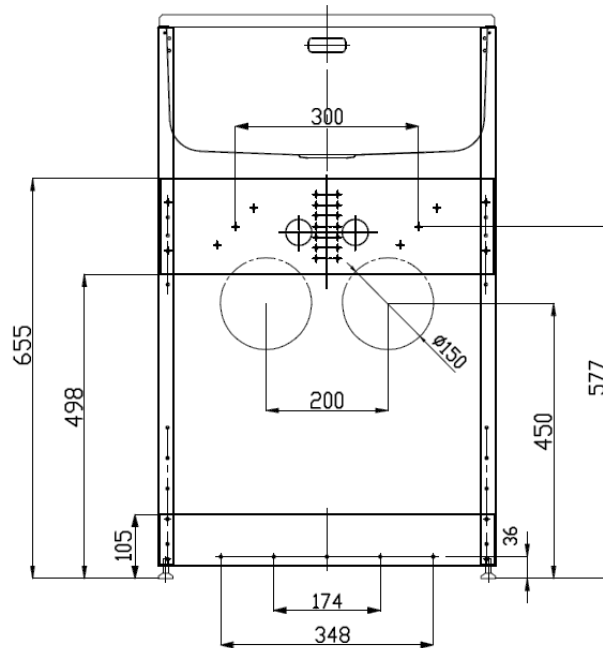

Description

ROBINHOOD STANDARD SUPERTUB SERIES 3 CONSOLE CONTROL S/S GOOSENECK TAP
ST3783

Dimensions

Dated 13/06/2022

Specifications

Tapware

Tapware type	#304 Stainless Steel Gooseneck Tap
WELS rating	5 Stars, 5.5L per minute
Max & Min pressure	Maximum pressure 72.5 PSI (500 kPa); Minimum pressure 22 PSI (150 kPa)
Temperature range	Recommended temperature range 5° to 65°C; Maximum temperature 80°C

Sink

Bowl type	0.8mm polished #304 Stainless Steel
Bowl capacity	38L gross capacity measured to the top; 30L capacity to overflow
Waste type/ discharge flow rate	Modern basket waste/ 52L per minute
Overflow/ Flow rate	Yes, modern overflow design/ 18L per minute

Cabinet

Handle type	1x Square brushed pole handle
Door opening	Reversible, can be either left or right hand opening
Internal shelf and floor	Yes
Maximum height of items can be stored	Top: 210mm; Bottom: 410mm
Adjustable levelling feet	Yes
Side apertures for hoses	Yes, on both sides
Washing machine taps	Console control
3 Way ball valves isolators	Yes, included
Washing machine waste pipe	Separate
Cabinet color/finish	Satin white/powder coated
Cabinet material	0.6mm galvanized steel

Dimensions & Weights

Product dimensions (mm)	W558*D565*H(900-920)
Carton dimensions (mm)	W575*D585*H965
Gross/Net weight (Kg)	21/18

Warranty

Tapware & Cabinet	2 years on parts & labour from the date of purchase
Sink	5 years on parts & labour from the date of purchase