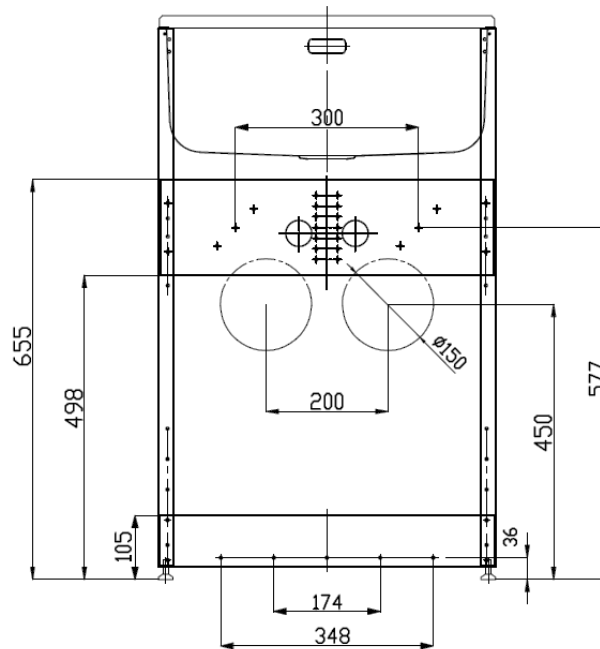

## Dimensions

Dated 13/06/2022

### Sink

Bowl type	0.8mm polished #304 Stainless Steel
Bowl capacity	38L gross capacity measured to the top; 30L capacity to overflow
Waste type/ discharge flow rate	Modern basket waste/ 52L per minute
Overflow/ Flow rate	Yes, modern overflow design/ 18L per minute

### Cabinet

Handle type	1x Square brushed pole handle
Door opening	Reversible, can be either left or right hand opening
Internal shelf and floor	Yes
Maximum height of items can be stored	Top: 210mm; Bottom: 410mm
Adjustable levelling feet	Yes
Side apertures for hoses	Yes, on both sides
3 Way ball valves isolators	Yes, included
Washing machine waste pipe	Separate
Cabinet color/finish	Satin white/powder coated
Cabinet material	0.6mm galvanized steel

### Dimensions & Weights

Product dimensions (mm)	W558*D565*H(900-920)
Carton dimensions (mm)	W575*D585*H965
Gross/Net weight (Kg)	21/18