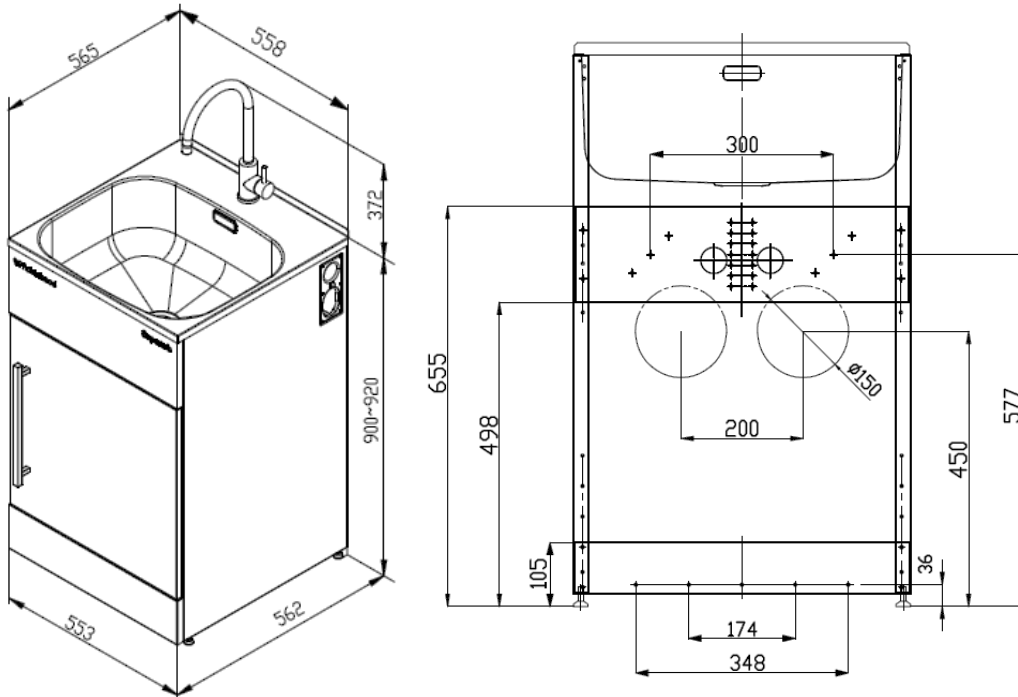

Description

ROBINHOOD STANDARD SUPERTUB SERIES 3 S/S GOOSENECK TAP
ST3103 (White) / ST3103B (Black)

Dimensions

Dated 13/06/2022

Specifications

Tapware

Tapware type	#304 Stainless Steel Gooseneck Tap
WELS rating	5 Stars, 5.5L per minute
Max & Min pressure	Maximum pressure 72.5 PSI (500 kPa); Minimum pressure 22 PSI (150 kPa)
Temperature range	Recommended temperature range 5° to 65°C; Maximum temperature 80°C

Sink

Bowl type	0.8mm polished #304 Stainless Steel
Bowl capacity	38L gross capacity measured to the top; 30L capacity to overflow

Waste type/ discharge flow rate
 Modern basket waste/ 52L per minute

Overflow/ Flow rate
 Yes, modern overflow design/ 18L per minute

Cabinet

Handle type	1x Square brushed pole handle
Door opening	Reversible, can be either left or right hand opening
Internal shelf and floor	Yes.
Maximum height of items can be stored	Top: 210mm; Bottom: 410mm
Adjustable levelling feet	Yes
Side apertures for hoses	Yes, on both sides
3 Way ball valves isolators	Yes, included
Washing machine waste pipe	Separate
Cabinet color/finish	Satin white or frosted black/powder coated
Cabinet material	0.6mm galvanized steel

Dimensions & Weights

Product dimensions (mm)	W558*D565*H(900-920)
Carton dimensions (mm)	W575*D585*H965
Gross/Net weight (Kg)	21/18

Warranty

Tapware & Cabinet	2 years on parts & labour from the date of purchase
Sink	5 years on parts & labour from the date of purchase