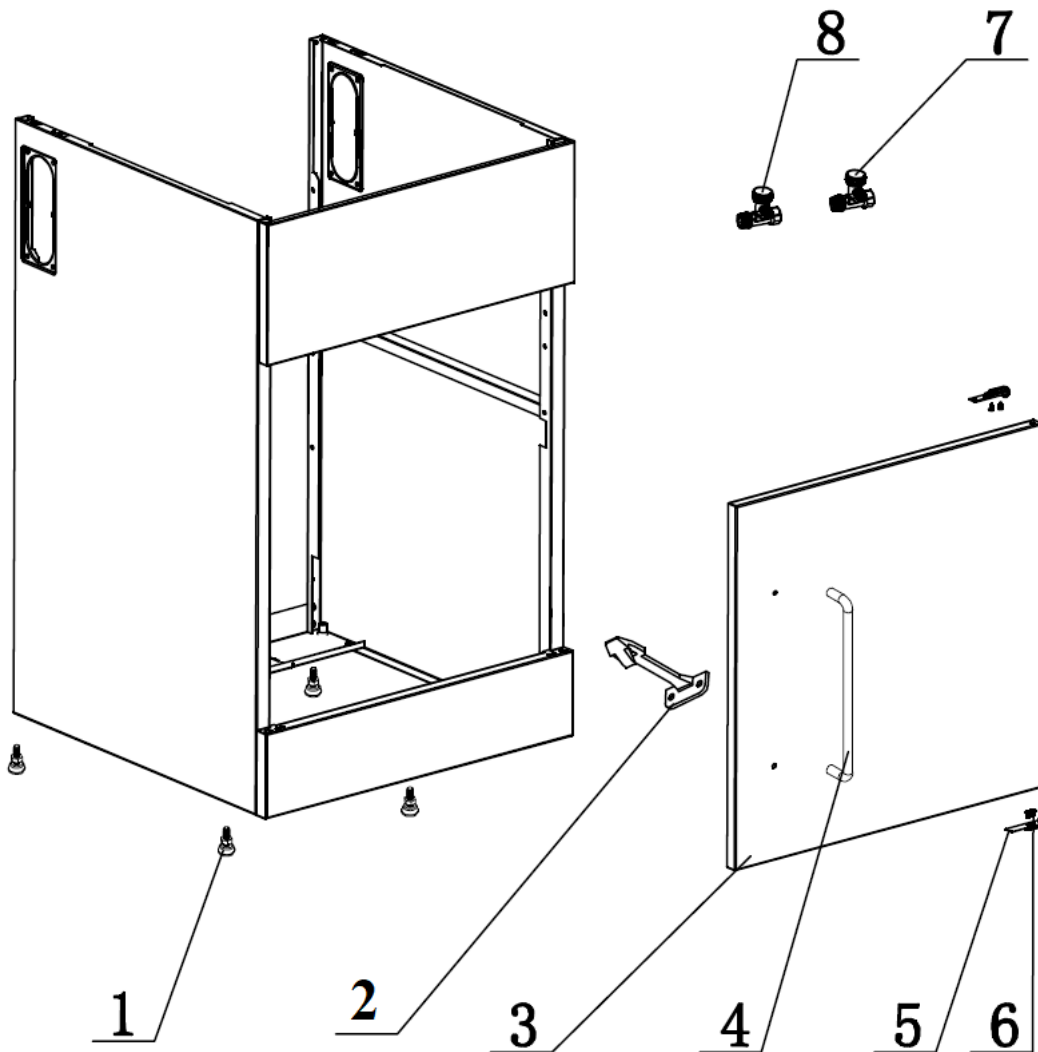

Description: **ROBINHOOD SUPERTUB STANDARD FOR KAINGA ORA, S/S GOOSENECK TAP**

Model Number: **ST3101KOH**

Model pictured: **ST3101KOH**

**Actual unit may vary from image shown*

Exploded View & Parts List

Item	Description	Part Number
1	Waste grill 50mm	750633SS
2	Waste seal	752218
3	Waste body 50mm	752216
4	Waste adaptor 50/40mm	750638
5	Hose clip	752228
6	Waste hose	752223
7	Screws (pack of 6)	999054
8	Waste inlet cover	752202
9	Waste overflow	752215
10	Series 1 overflow	752219
11	O ring	752220
12	Waste plug black	750636
13	Plug chain	Y119900044
14	Waste inlet	752201
15	Robinhood Stainless Steel gooseneck tap	STTAP7150A

Exploded View & Parts List Continued

Item	Description	Part Number
1	Supertub foot assembly (Bag of 4)	Y119900300
2	Safety latch with screws	C150099001
3	Standard door white for ST3101KOHC	C150099004
4	D shape handle with screws	Y119900043
5+6	Plastic hinge with screws	752054
7	Three way valve hot (for door models)	752234HT
8	Three way valve cold (for door models)	752234CD