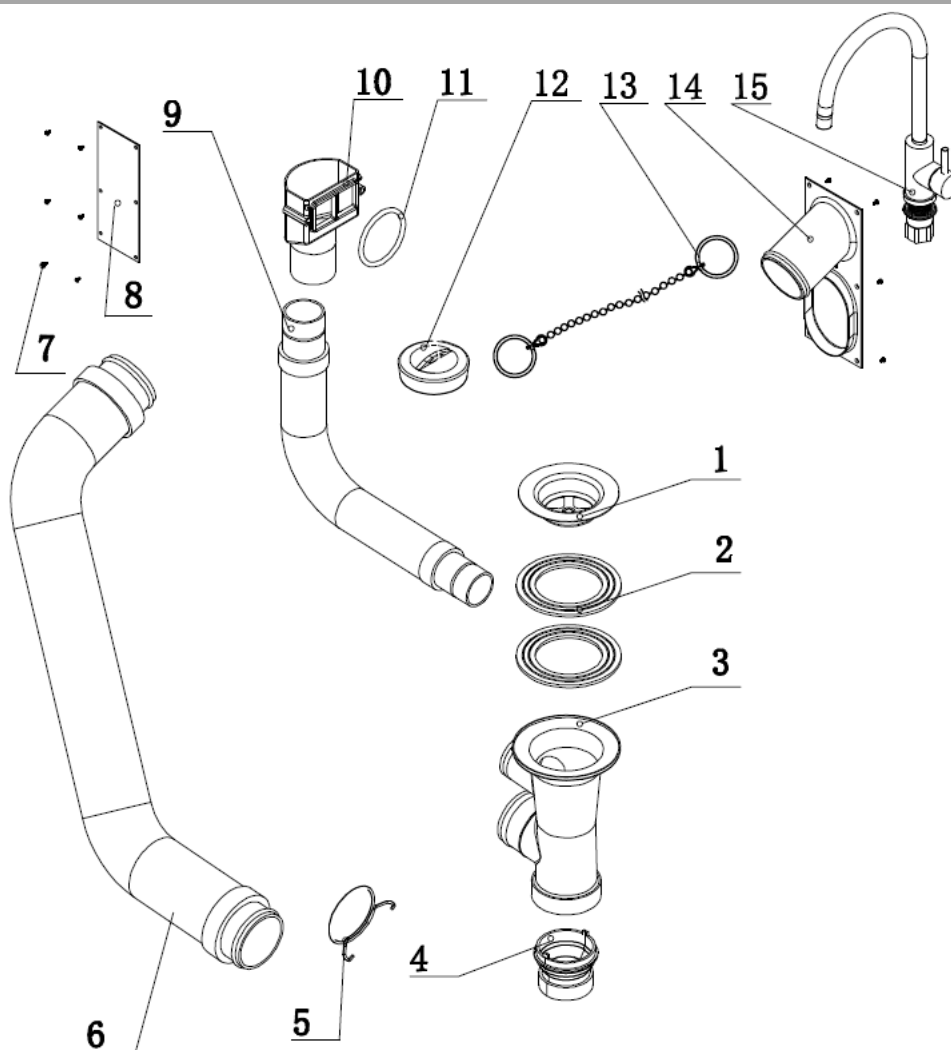

Description: **ROBINHOOD SUPERTUB STANDARD FOR KAINGA ORA, S/S GOOSENECK TAP**

Model Number: **ST3101KOH**

Model pictured: **ST3101KOH**

**Actual unit may vary from image shown*

Exploded View & Parts List

Item	Description	Part Number
1	Waste grill 50mm	750633SS
2	Waste seal	752218
3	Waste body 50mm	752216
4	Waste adaptor 50/40mm	750638
5	Hose clip	752228
6	Waste hose	752223
7	Screws (pack of 6)	999054
8	Waste inlet cover	752202
9	Waste overflow	752215
10	Series 1 overflow	752219
11	O ring	752220
12	Waste plug black	750636
13	Plug chain	Y119900044
14	Waste inlet	752201
15	Robinhood Stainless Steel gooseneck tap	STTAP7150A

Exploded View & Parts List Continued

Item	Description	Part Number
1	Supertub foot assembly (Bag of 4)	Y119900300
2	Safety latch with screws	C150099001
3	Standard door white for ST3101KOHC	C150099004
4	D shape handle with screws	Y119900043
5+6	Plastic hinge with screws	752054
7	Three way valve hot (for door models)	752234HT
8	Three way valve cold (for door models)	752234CD