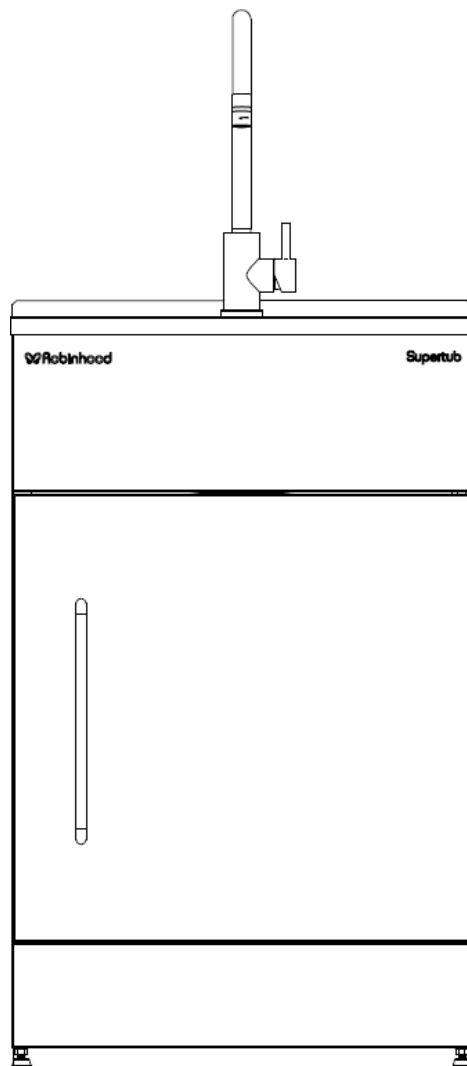

Description: **ROBINHOOD SUPERTUB STANDARD FOR KAINGA ORA, S/S GOOSENECK TAP**

Model Number: **ST3101KOH**

Model pictured: **ST3101KOH**

**Actual unit may vary from image shown*

Exploded View & Parts List

Item	Description	Part Number
1	Waste grill 50mm	750633SS
2	Waste seal	752218
3	Waste body 50mm	752216
4	Waste adaptor 50/40mm	750638
5	Hose clip	752228
6	Waste hose	752223
7	Screws (pack of 6)	999054
8	Waste inlet cover	752202
9	Waste overflow	752215
10	Series 1 overflow	752219
11	O ring	752220
12	Waste plug black	750636
13	Plug chain	Y119900044
14	Waste inlet	752201
15	Robinhood Stainless Steel gooseneck tap	STTAP7150A

Exploded View & Parts List Continued

Item	Description	Part Number
1	Supertub foot assembly (Bag of 4)	Y119900300
2	Safety latch with screws	C150099001
3	Standard door white for ST3101KOHC	C150099004
4	D shape handle with screws	Y119900043
5+6	Plastic hinge with screws	752054
7	Three way valve hot (for door models)	752234HT
8	Three way valve cold (for door models)	752234CD