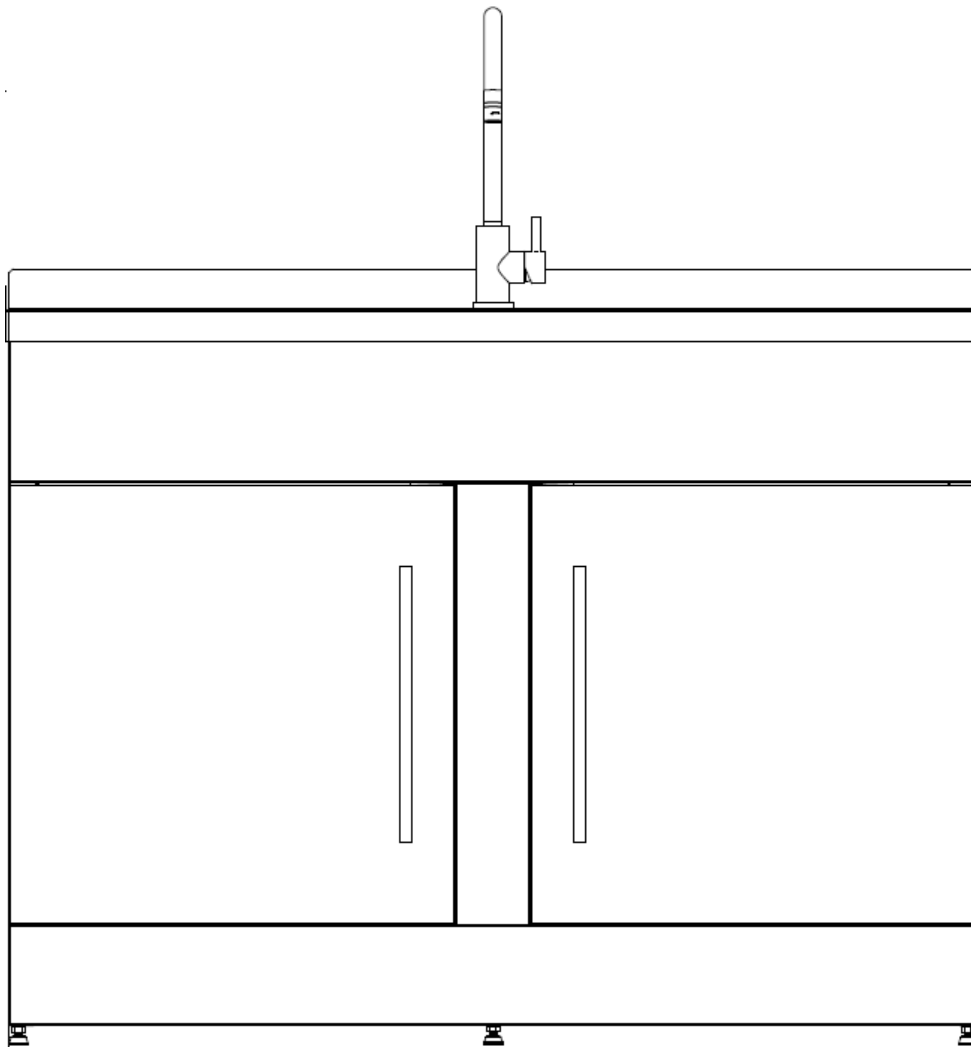

Description: **ROBINHOOD SUPERTUB SERIES 3 WORKSTATION, S/S GOOSENECK TAP**

Model Number: **ST1200**

Model pictured: **ST1200**

**Actual unit may vary from image shown*

Exploded View

Parts List

Item	Description	Part Number
1	Waste basket assembly	C090000008
2	Stainless steel body	Y110101102
3	Seal of body (thin)	Y112300001
4	Seal of body (thick)	Y112300002
5	Screw nut	Y100300011
6	Plastic body (include brass screw)	Y110101011
7	Rubber seal	Y112300013
8	Screw nut	Y100400003
9	Overflow connection	Y112002059
10	Overflow seal	Y112300125
11	Overflow decorated cover	Y119900320
12	Overflow base	Y119900069
13	Cross screw	Y100199030
14	O ring	Y112300550
15	Overflow hose	Y112001160
16	Waste seal	Y112300015
17	Tube nut I	Y100400011
18	Waste elbow	Y110299013
19	Tube nut II	Y100400004
20	Taper waste seal	Y112300014
21	3 way connection tube	752203
22	Hose WMC clip	752228
23	Hose 460MM	752226
24	Waste inlet cover	752202
25	Screws (pack of 6)	999054
26	Waste inlet	752201
27	Robinhood Stainless Steel gooseneck tap	STTAP7150A

Exploded View & Parts List Continued

Item	Description	Part Number
1	Supertub foot assembly (Bag of 4)	Y119900300
2	ST1200 shelf/floor no cut	Y112101041
3	Standard door	752057
4	Square handle (with screws, 1 pc)	Y119900349
5+6	Plastic hinge with screws	752054
7	ST1200 shelf/floor U cut	Y112101042
8	Three way valve hot (for door models)	752234HT
9	Three way valve cold (for door models)	752234CD