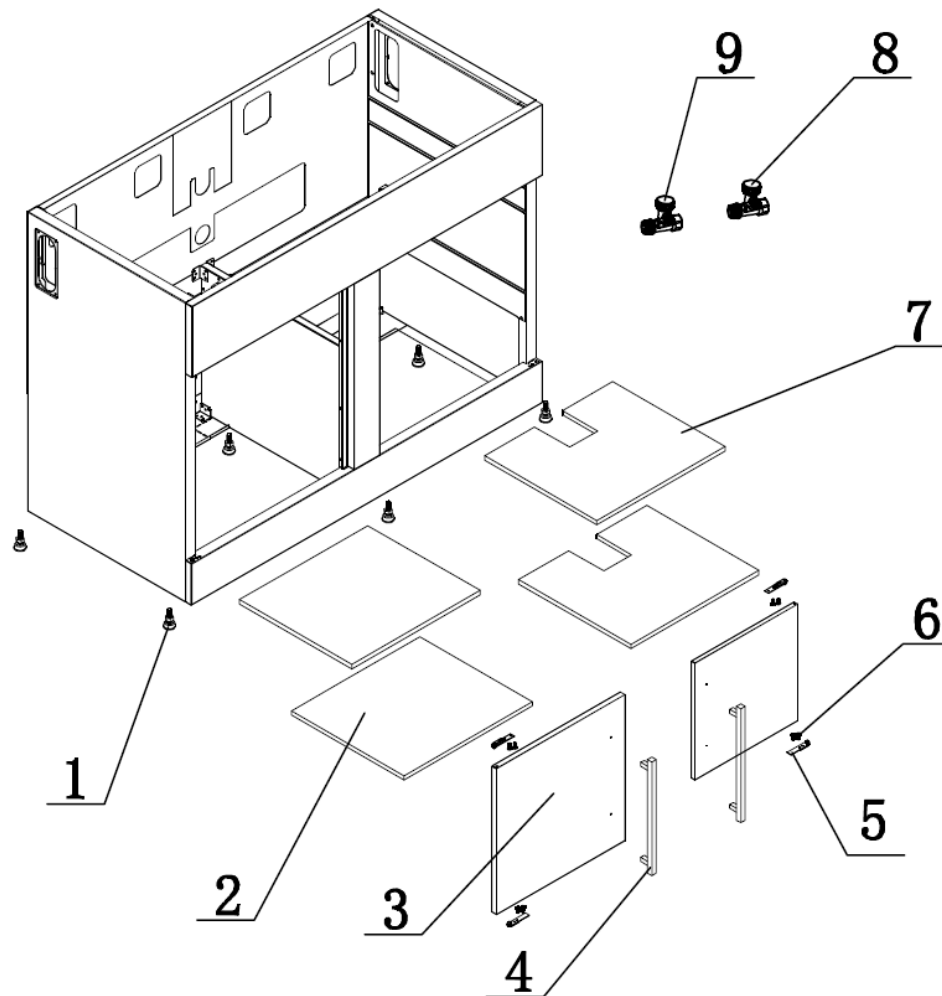

Description: **ROBINHOOD SUPERTUB SERIES 3 WORKSTATION, S/S GOOSENECK TAP**

Model Number: **ST1200**

Model pictured: **ST1200**

**Actual unit may vary from image shown*

Exploded View

Parts List

Item	Description	Part Number
1	Waste basket assembly	C090000008
2	Stainless steel body	Y110101102
3	Seal of body (thin)	Y112300001
4	Seal of body (thick)	Y112300002
5	Screw nut	Y100300011
6	Plastic body (include brass screw)	Y110101011
7	Rubber seal	Y112300013
8	Screw nut	Y100400003
9	Overflow connection	Y112002059
10	Overflow seal	Y112300125
11	Overflow decorated cover	Y119900320
12	Overflow base	Y119900069
13	Cross screw	Y100199030
14	O ring	Y112300550
15	Overflow hose	Y112001160
16	Waste seal	Y112300015
17	Tube nut I	Y100400011
18	Waste elbow	Y110299013
19	Tube nut II	Y100400004
20	Taper waste seal	Y112300014
21	3 way connection tube	752203
22	Hose WMC clip	752228
23	Hose 460MM	752226
24	Waste inlet cover	752202
25	Screws (pack of 6)	999054
26	Waste inlet	752201
27	Robinhood Stainless Steel gooseneck tap	STTAP7150A

Exploded View & Parts List Continued

Item	Description	Part Number
1	Supertub foot assembly (Bag of 4)	Y119900300
2	ST1200 shelf/floor no cut	Y112101041
3	Standard door	752057
4	Square handle (with screws, 1 pc)	Y119900349
5+6	Plastic hinge with screws	752054
7	ST1200 shelf/floor U cut	Y112101042
8	Three way valve hot (for door models)	752234HT
9	Three way valve cold (for door models)	752234CD