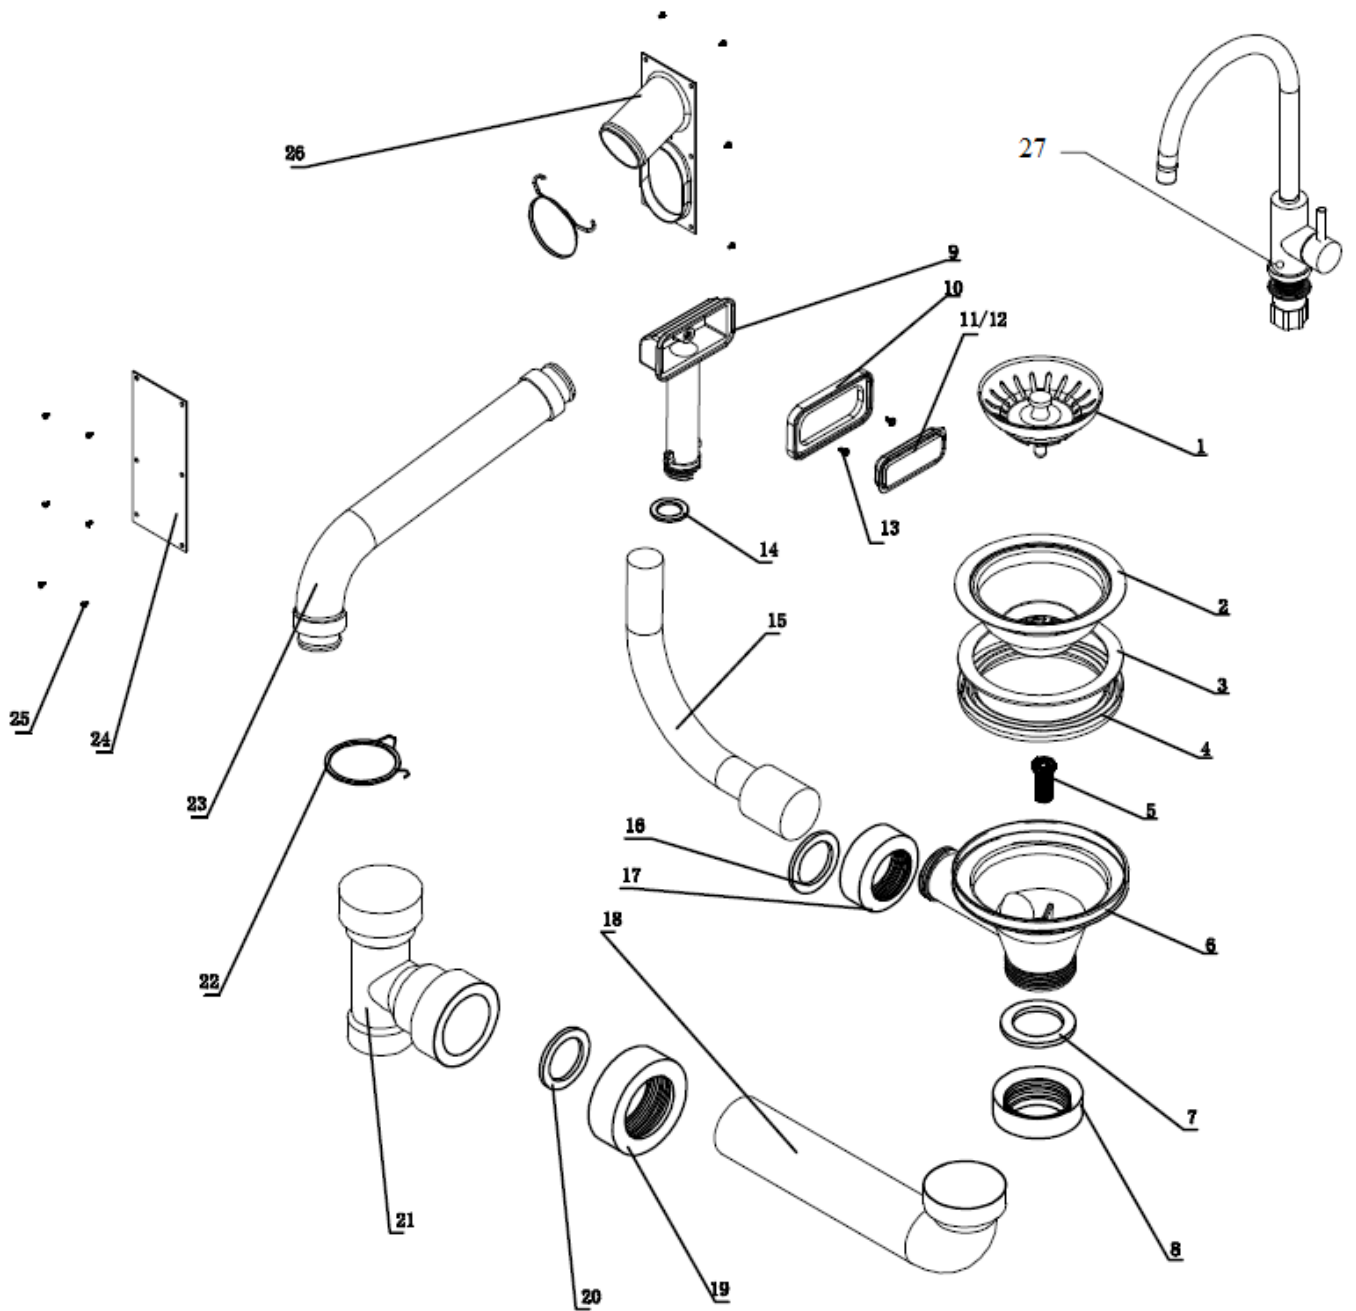

Description: **ROBINHOOD SUPERTUB SERIES 3 WORKSTATION, S/S GOOSENECK TAP**

Model Number: **ST1200**

Model pictured: **ST1200**

**Actual unit may vary from image shown*

Exploded View

Parts List

Item	Description	Part Number
1	Waste basket assembly	C090000008
2	Stainless steel body	Y110101102
3	Seal of body (thin)	Y112300001
4	Seal of body (thick)	Y112300002
5	Screw nut	Y100300011
6	Plastic body (include brass screw)	Y110101011
7	Rubber seal	Y112300013
8	Screw nut	Y100400003
9	Overflow connection	Y112002059
10	Overflow seal	Y112300125
11	Overflow decorated cover	Y119900320
12	Overflow base	Y119900069
13	Cross screw	Y100199030
14	O ring	Y112300550
15	Overflow hose	Y112001160
16	Waste seal	Y112300015
17	Tube nut I	Y100400011
18	Waste elbow	Y110299013
19	Tube nut II	Y100400004
20	Taper waste seal	Y112300014
21	3 way connection tube	752203
22	Hose WMC clip	752228
23	Hose 460MM	752226
24	Waste inlet cover	752202
25	Screws (pack of 6)	999054
26	Waste inlet	752201
27	Robinhood Stainless Steel gooseneck tap	STTAP7150A

Exploded View & Parts List Continued

Item	Description	Part Number
1	Supertub foot assembly (Bag of 4)	Y119900300
2	ST1200 shelf/floor no cut	Y112101041
3	Standard door	752057
4	Square handle (with screws, 1 pc)	Y119900349
5+6	Plastic hinge with screws	752054
7	ST1200 shelf/floor U cut	Y112101042
8	Three way valve hot (for door models)	752234HT
9	Three way valve cold (for door models)	752234CD