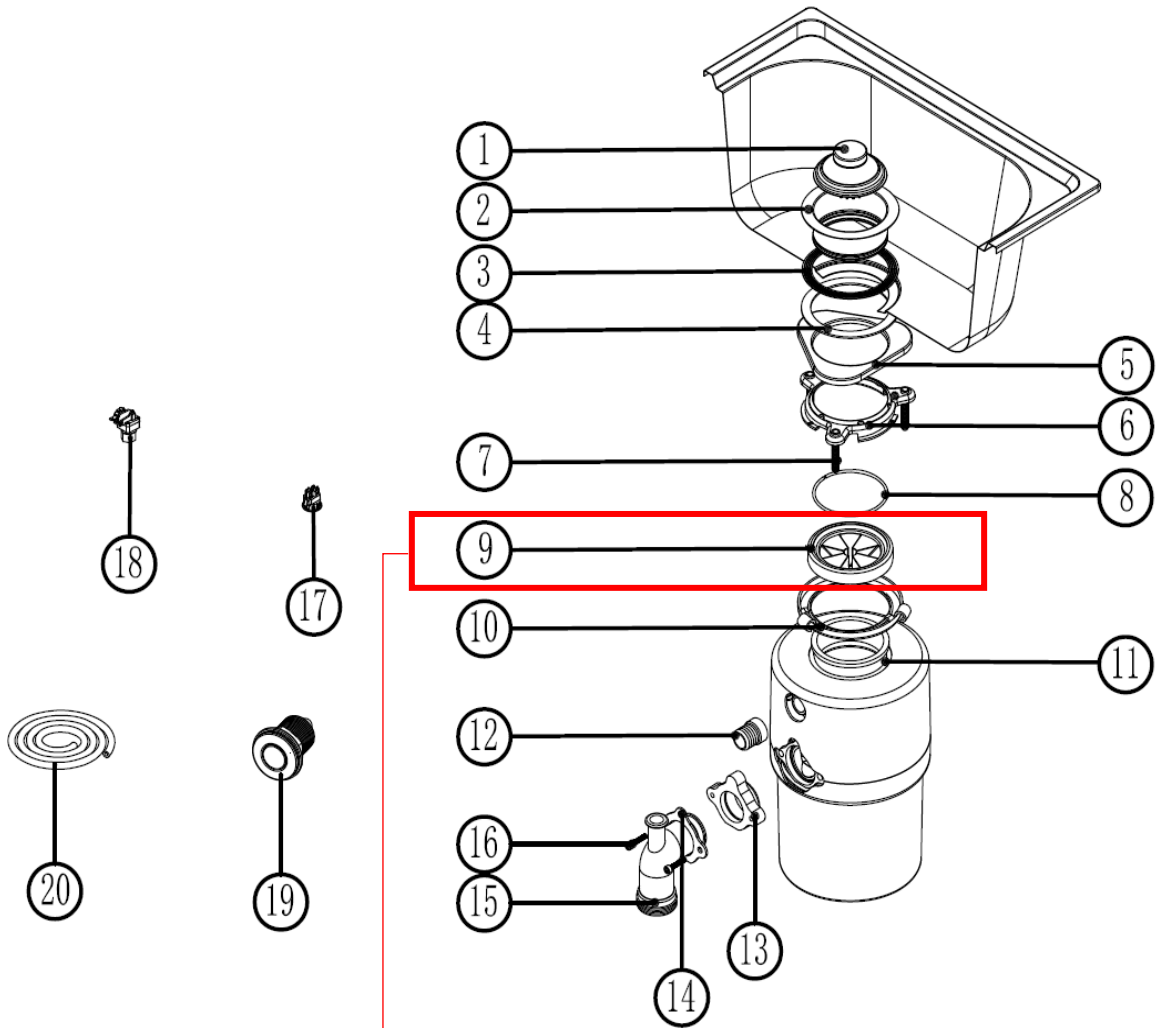

Description: **ROBINHOOD SCRAPEATER SEN SERIES**

Model Number: **SEN500Q, SEN500QA & SEN750QA**

Exploded view

Old Structure

NEW Structure

Replaced by:

- 1. Removable Splash Baffle
- 2. Connecting Ring

(1+2) comes as one pack

Parts List

| Item | Description | Part number |
|-------------------|---|-------------|
| 1 | Sink Plug with Brush | T0002 |
| 2 | Sink Flange (standard) | C0079 |
| Optional | Extended Sink Flange (for thicker sink) | RHC00861 |
| 3 | Flange Gasket | A0014 |
| 4 | Rubber Gasket | A0016 |
| 5 | Mounting Plate | C0057 |
| 6 | Mounting Flange | C0055 |
| 7 | Self Tapping Screw | E0009 |
| 8 | Retaining Ring | C0058 |
| 9 | Splashguard Baffle (Old structure, 1 PC. Phasing out) | A0011 |
| | Removable Splashguard Baffle (New Structure, 2 PCs in one pack) | RHSCBAFFLE |
| | Note: A0011 and RHSCBAFFLE are interchangeable. Old structure can also use RHSCBAFFLE. | |
| 10 | Mounting Bracket | C0056 |
| 11 | SE Series Shell Cover Sealing Ring | A0037 |
| 12 | Dishwasher Connection | G0094 |
| 13 | Waste Pipe Rubber Gasket | A0025 |
| 14 | Drain Pipe Flange | C0048 |
| 15 | Drain Pipe | G0064 |
| 16 | Hex Head Screw | E0038 |
| 17 | Warped Plate Switch (at the bottom of the unit) <i>(Available on SEN500Q model only)</i> | D0048 |
| 18 | Air Switch | D0037 |
| 19 | Air Switch Push Button | G0073 |
| 20 | PVC Tube | G0072 |
| (18+19+20) | Air Switch, Air Switch Push Button & PVC Tube Assembly <i>(SEN500QA & SEN750QA models only)</i> | WD6215964 |