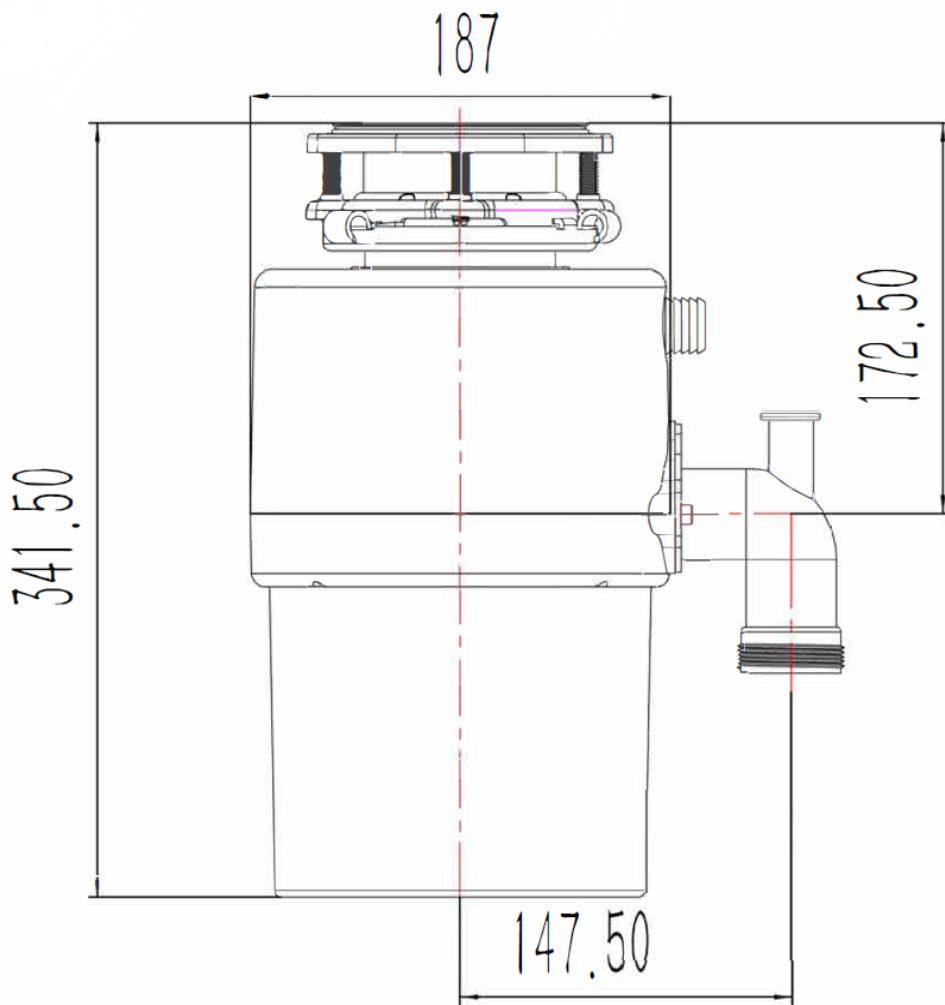

Description: **ROBINHOOD SCRAPEATER SEN SERIES**

Model Number: **SEN500Q, SEN500QA & SEN750QA**

Exploded view

Old Structure

NEW Structure

Replaced by:

- 1. Removable Splash Baffle
- 2. Connecting Ring

(1+2) comes as one pack

Parts List

| Item | Description | Part number |
|-------------------|---|-------------|
| 1 | Sink Plug with Brush | T0002 |
| 2 | Sink Flange (standard) | C0079 |
| Optional | Extended Sink Flange (for thicker sink) | RHC00861 |
| 3 | Flange Gasket | A0014 |
| 4 | Rubber Gasket | A0016 |
| 5 | Mounting Plate | C0057 |
| 6 | Mounting Flange | C0055 |
| 7 | Self Tapping Screw | E0009 |
| 8 | Retaining Ring | C0058 |
| 9 | Splashguard Baffle (Old structure, 1 PC. Phasing out) | A0011 |
| | Removable Splashguard Baffle (New Structure, 2 PCs in one pack) | RHSCBAFFLE |
| | Note: A0011 and RHSCBAFFLE are interchangeable. Old structure can also use RHSCBAFFLE. | |
| 10 | Mounting Bracket | C0056 |
| 11 | SE Series Shell Cover Sealing Ring | A0037 |
| 12 | Dishwasher Connection | G0094 |
| 13 | Waste Pipe Rubber Gasket | A0025 |
| 14 | Drain Pipe Flange | C0048 |
| 15 | Drain Pipe | G0064 |
| 16 | Hex Head Screw | E0038 |
| 17 | Warped Plate Switch (at the bottom of the unit) <i>(Available on SEN500Q model only)</i> | D0048 |
| 18 | Air Switch | D0037 |
| 19 | Air Switch Push Button | G0073 |
| 20 | PVC Tube | G0072 |
| (18+19+20) | Air Switch, Air Switch Push Button & PVC Tube Assembly <i>(SEN500QA & SEN750QA models only)</i> | WD6215964 |