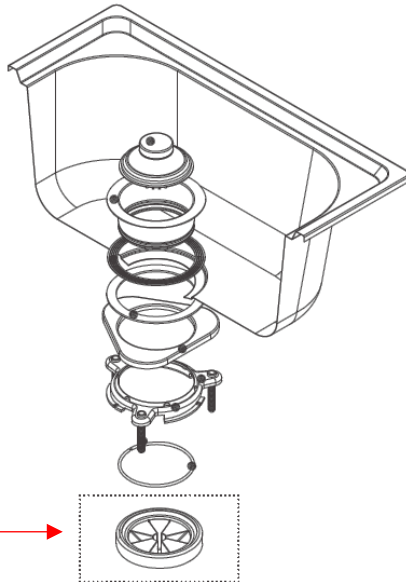

Description: **ROBINHOOD SCRAPEATER SEN SERIES**

Model Number: **SEN500Q, SEN500QA & SEN750QA**

Exploded view

Old Structure

NEW Structure

Replaced by:

- 1. Removable Splash Baffle
- 2. Connecting Ring

(1+2) comes as one pack

Parts List

| Item | Description | Part number |
|-------------------|---|-------------|
| 1 | Sink Plug with Brush | T0002 |
| 2 | Sink Flange (standard) | C0079 |
| Optional | Extended Sink Flange (for thicker sink) | RHC00861 |
| 3 | Flange Gasket | A0014 |
| 4 | Rubber Gasket | A0016 |
| 5 | Mounting Plate | C0057 |
| 6 | Mounting Flange | C0055 |
| 7 | Self Tapping Screw | E0009 |
| 8 | Retaining Ring | C0058 |
| 9 | Splashguard Baffle (Old structure, 1 PC. Phasing out) | A0011 |
| | Removable Splashguard Baffle (New Structure, 2 PCs in one pack) | RHSCBAFFLE |
| | Note: A0011 and RHSCBAFFLE are interchangeable. Old structure can also use RHSCBAFFLE. | |
| 10 | Mounting Bracket | C0056 |
| 11 | SE Series Shell Cover Sealing Ring | A0037 |
| 12 | Dishwasher Connection | G0094 |
| 13 | Waste Pipe Rubber Gasket | A0025 |
| 14 | Drain Pipe Flange | C0048 |
| 15 | Drain Pipe | G0064 |
| 16 | Hex Head Screw | E0038 |
| 17 | Warped Plate Switch (at the bottom of the unit) <i>(Available on SEN500Q model only)</i> | D0048 |
| 18 | Air Switch | D0037 |
| 19 | Air Switch Push Button | G0073 |
| 20 | PVC Tube | G0072 |
| (18+19+20) | Air Switch, Air Switch Push Button & PVC Tube Assembly <i>(SEN500QA & SEN750QA models only)</i> | WD6215964 |