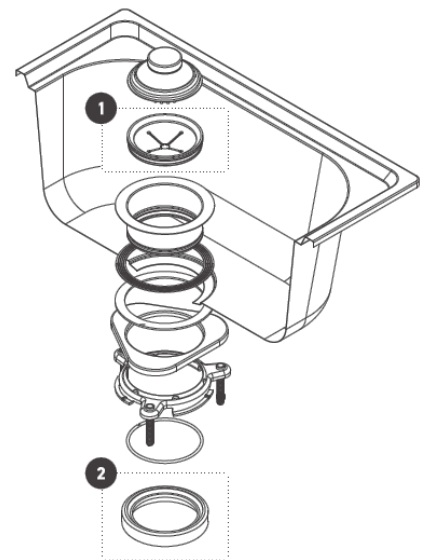

Description: **ROBINHOOD SCRAPEATER SEN SERIES**

Model Number: **SEN500Q, SEN500QA & SEN750QA**

Exploded view

Old Structure

NEW Structure

Replaced by:

- 1. Removable Splash Baffle
- 2. Connecting Ring

(1+2) comes as one pack

Parts List

| Item | Description | Part number |
|-------------------|---|-------------|
| 1 | Sink Plug with Brush | T0002 |
| 2 | Sink Flange (standard) | C0079 |
| Optional | Extended Sink Flange (for thicker sink) | RHC00861 |
| 3 | Flange Gasket | A0014 |
| 4 | Rubber Gasket | A0016 |
| 5 | Mounting Plate | C0057 |
| 6 | Mounting Flange | C0055 |
| 7 | Self Tapping Screw | E0009 |
| 8 | Retaining Ring | C0058 |
| 9 | Splashguard Baffle (Old structure, 1 PC. Phasing out) | A0011 |
| | Removable Splashguard Baffle (New Structure, 2 PCs in one pack) | RHSCBAFFLE |
| | Note: A0011 and RHSCBAFFLE are interchangeable. Old structure can also use RHSCBAFFLE. | |
| 10 | Mounting Bracket | C0056 |
| 11 | SE Series Shell Cover Sealing Ring | A0037 |
| 12 | Dishwasher Connection | G0094 |
| 13 | Waste Pipe Rubber Gasket | A0025 |
| 14 | Drain Pipe Flange | C0048 |
| 15 | Drain Pipe | G0064 |
| 16 | Hex Head Screw | E0038 |
| 17 | Warped Plate Switch (at the bottom of the unit) <i>(Available on SEN500Q model only)</i> | D0048 |
| 18 | Air Switch | D0037 |
| 19 | Air Switch Push Button | G0073 |
| 20 | PVC Tube | G0072 |
| (18+19+20) | Air Switch, Air Switch Push Button & PVC Tube Assembly <i>(SEN500QA & SEN750QA models only)</i> | WD6215964 |