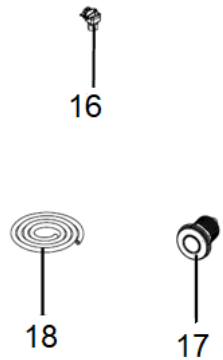

Description: **ROBINHOOD SCRAPEATER SEII SERIES**

Model Number: **SEII500QA & SEII750QA**

# Exploded view

**Old Structure**

**NEW Structure**

**Replaced by:**

- 1. Removable Splash Baffle
- 2. Connecting Ring

**(1+2) comes as one pack**

## Parts List

Item	Description	Part number
<b>1</b>	Sink Plug with Brush	T0006
<b>2</b>	Sink Flange (standard)	C0079
<b>Optional</b>	Extended Sink Flange (for thicker sink)	RHC00861
<b>3</b>	Flange Gasket	A0017
<b>4</b>	Rubber Gasket	A0016
<b>5</b>	Mounting Plate	C0057
<b>6</b>	Mounting Flange	C0055
<b>7</b>	Self Tapping Screw	E0009
<b>8</b>	Retaining Ring	C0058
<b>9</b>	Splashguard Baffle (Old structure, 1 PC. <b>Phasing out</b> )	A0011
	<b>Removable</b> Splashguard Baffle (New Structure, 2 PCs in one pack)	RHSCBAFFLE
	<b>Note: A0011 and RHSCBAFFLE are interchangeable. Old structure can also use RHSCBAFFLE.</b>	
<b>10</b>	Mounting Bracket	C0056
<b>11</b>	Dishwasher Connection	G0081
<b>12</b>	Waste Pipe Rubber Gasket	A0038
<b>13</b>	Drain Pipe Flange	C0048
<b>14</b>	Drain Pipe	G0064
<b>15</b>	Hex Head Screw	E0026
<b>16</b>	Air Switch	D0037
<b>17</b>	Air Switch Push Button	G0073
<b>18</b>	PVC Tube	G0072
<b>(16+17+18)</b>	Air Switch, Air Switch Push Button & PVC Tube <b>Assembly</b>	WD6215964