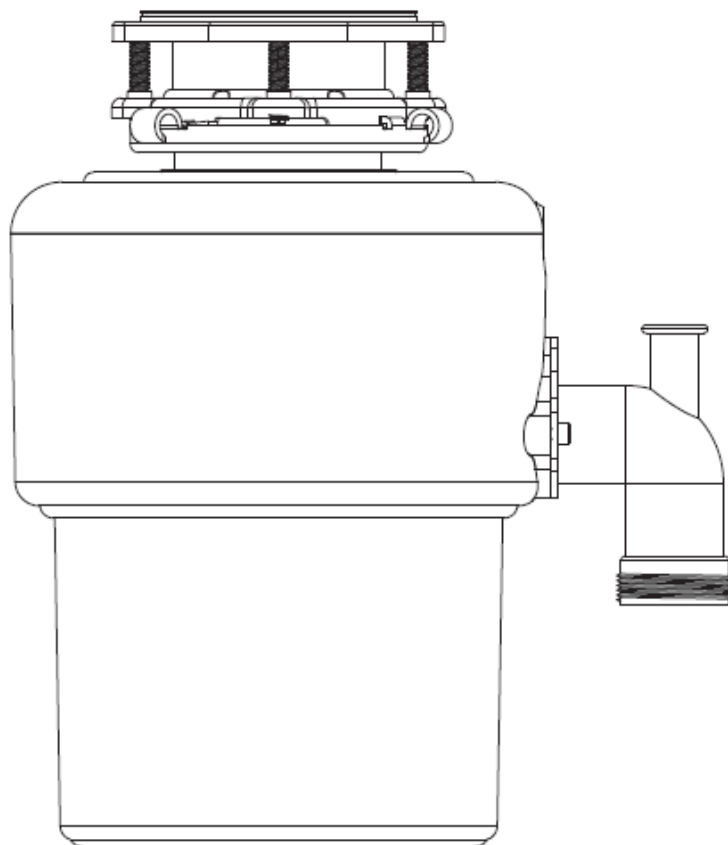

Description: **ROBINHOOD SCRAPEATER SEII SERIES**

Model Number: **SEII500QA & SEII750QA**

# Exploded view

**Old Structure**

**NEW Structure**

**Replaced by:**

- 1. Removable Splash Baffle
- 2. Connecting Ring

**(1+2) comes as one pack**

## Parts List

Item	Description	Part number
<b>1</b>	Sink Plug with Brush	T0006
<b>2</b>	Sink Flange (standard)	C0079
<b>Optional</b>	Extended Sink Flange (for thicker sink)	RHC00861
<b>3</b>	Flange Gasket	A0017
<b>4</b>	Rubber Gasket	A0016
<b>5</b>	Mounting Plate	C0057
<b>6</b>	Mounting Flange	C0055
<b>7</b>	Self Tapping Screw	E0009
<b>8</b>	Retaining Ring	C0058
<b>9</b>	Splashguard Baffle (Old structure, 1 PC. <b>Phasing out</b> )	A0011
	<b>Removable</b> Splashguard Baffle (New Structure, 2 PCs in one pack)	RHSCBAFFLE
	<b>Note: A0011 and RHSCBAFFLE are interchangeable. Old structure can also use RHSCBAFFLE.</b>	
<b>10</b>	Mounting Bracket	C0056
<b>11</b>	Dishwasher Connection	G0081
<b>12</b>	Waste Pipe Rubber Gasket	A0038
<b>13</b>	Drain Pipe Flange	C0048
<b>14</b>	Drain Pipe	G0064
<b>15</b>	Hex Head Screw	E0026
<b>16</b>	Air Switch	D0037
<b>17</b>	Air Switch Push Button	G0073
<b>18</b>	PVC Tube	G0072
<b>(16+17+18)</b>	Air Switch, Air Switch Push Button & PVC Tube <b>Assembly</b>	WD6215964