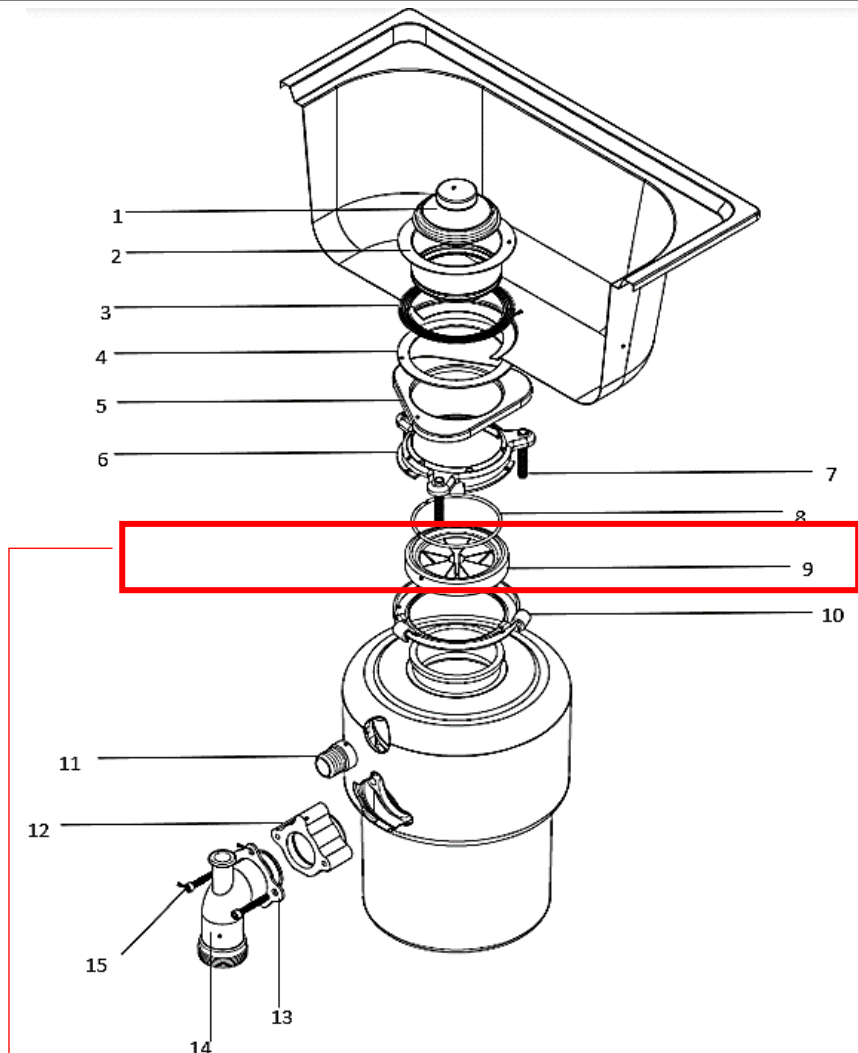

# Exploded view

**Old Structure**

**NEW Structure**

**Replaced by:**

- 1. Removable Splash Baffle
- 2. Connecting Ring

**(1+2) comes as one pack**

## Parts List

Item	Description	Part number
<b>1</b>	Sink Plug with Brush	T0006
<b>2</b>	Sink Flange (standard)	C0079
<b>Optional</b>	Extended Sink Flange (for thicker sink)	RHC00861
<b>3</b>	Flange Gasket	A0017
<b>4</b>	Rubber Gasket	A0016
<b>5</b>	Mounting Plate	C0057
<b>6</b>	Mounting Flange	C0055
<b>7</b>	Self Tapping Screw	E0009
<b>8</b>	Retaining Ring	C0058
<b>9</b>	Splashguard Baffle (Old structure, 1 PC. <b>Phasing out</b> )	A0011
	<b>Removable</b> Splashguard Baffle (New Structure, 2 PCs in one pack)	RHSCBAFFLE
	<b>Note: A0011 and RHSCBAFFLE are interchangeable. Old structure can also use RHSCBAFFLE.</b>	
<b>10</b>	Mounting Bracket	C0056
<b>11</b>	Dishwasher Connection	G0081
<b>12</b>	Waste Pipe Rubber Gasket	A0038
<b>13</b>	Drain Pipe Flange	C0048
<b>14</b>	Drain Pipe	G0064
<b>15</b>	Hex Head Screw	E0026
<b>16</b>	Air Switch	D0037
<b>17</b>	Air Switch Push Button	G0073
<b>18</b>	PVC Tube	G0072
<b>(16+17+18)</b>	Air Switch, Air Switch Push Button & PVC Tube <b>Assembly</b>	WD6215964