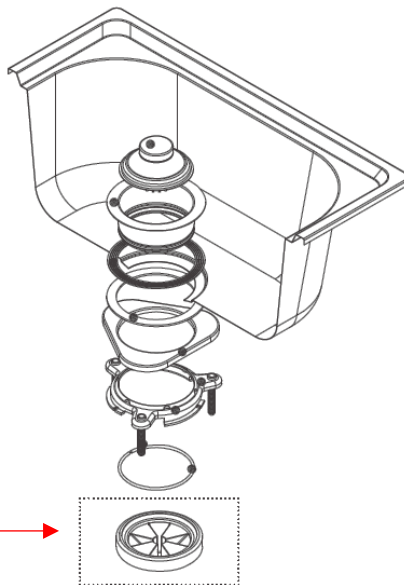

# Exploded view

**Old Structure**

**NEW Structure**

**Replaced by:**

- 1. Removable Splash Baffle
- 2. Connecting Ring

**(1+2) comes as one pack**

## Parts List

Item	Description	Part number
<b>1</b>	Sink Plug with Brush	T0006
<b>2</b>	Sink Flange (standard)	C0079
<b>Optional</b>	Extended Sink Flange (for thicker sink)	RHC00861
<b>3</b>	Flange Gasket	A0017
<b>4</b>	Rubber Gasket	A0016
<b>5</b>	Mounting Plate	C0057
<b>6</b>	Mounting Flange	C0055
<b>7</b>	Self Tapping Screw	E0009
<b>8</b>	Retaining Ring	C0058
<b>9</b>	Splashguard Baffle (Old structure, 1 PC. <b>Phasing out</b> )	A0011
	<b>Removable</b> Splashguard Baffle (New Structure, 2 PCs in one pack)	RHSCBAFFLE
	<b>Note: A0011 and RHSCBAFFLE are interchangeable. Old structure can also use RHSCBAFFLE.</b>	
<b>10</b>	Mounting Bracket	C0056
<b>11</b>	Dishwasher Connection	G0081
<b>12</b>	Waste Pipe Rubber Gasket	A0038
<b>13</b>	Drain Pipe Flange	C0048
<b>14</b>	Drain Pipe	G0064
<b>15</b>	Hex Head Screw	E0026
<b>16</b>	Air Switch	D0037
<b>17</b>	Air Switch Push Button	G0073
<b>18</b>	PVC Tube	G0072
<b>(16+17+18)</b>	Air Switch, Air Switch Push Button & PVC Tube <b>Assembly</b>	WD6215964