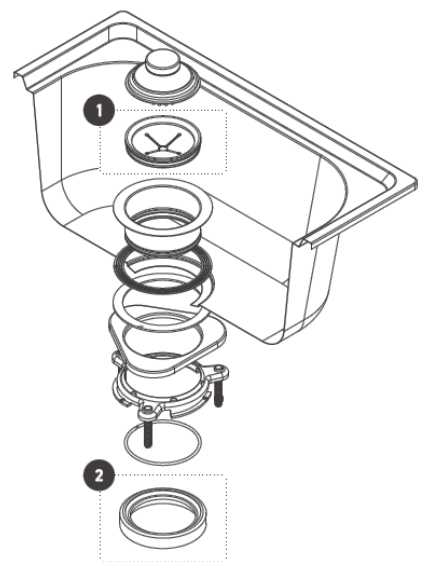

# Exploded view

**Old Structure**

**NEW Structure**

**Replaced by:**

- 1. Removable Splash Baffle
- 2. Connecting Ring

**(1+2) comes as one pack**

## Parts List

Item	Description	Part number
<b>1</b>	Sink Plug with Brush	T0006
<b>2</b>	Sink Flange (standard)	C0079
<b>Optional</b>	Extended Sink Flange (for thicker sink)	RHC00861
<b>3</b>	Flange Gasket	A0017
<b>4</b>	Rubber Gasket	A0016
<b>5</b>	Mounting Plate	C0057
<b>6</b>	Mounting Flange	C0055
<b>7</b>	Self Tapping Screw	E0009
<b>8</b>	Retaining Ring	C0058
<b>9</b>	Splashguard Baffle (Old structure, 1 PC. <b>Phasing out</b> )	A0011
	<b>Removable</b> Splashguard Baffle (New Structure, 2 PCs in one pack)	RHSCBAFFLE
	<b>Note: A0011 and RHSCBAFFLE are interchangeable. Old structure can also use RHSCBAFFLE.</b>	
<b>10</b>	Mounting Bracket	C0056
<b>11</b>	Dishwasher Connection	G0081
<b>12</b>	Waste Pipe Rubber Gasket	A0038
<b>13</b>	Drain Pipe Flange	C0048
<b>14</b>	Drain Pipe	G0064
<b>15</b>	Hex Head Screw	E0026
<b>16</b>	Air Switch	D0037
<b>17</b>	Air Switch Push Button	G0073
<b>18</b>	PVC Tube	G0072
<b>(16+17+18)</b>	Air Switch, Air Switch Push Button & PVC Tube <b>Assembly</b>	WD6215964