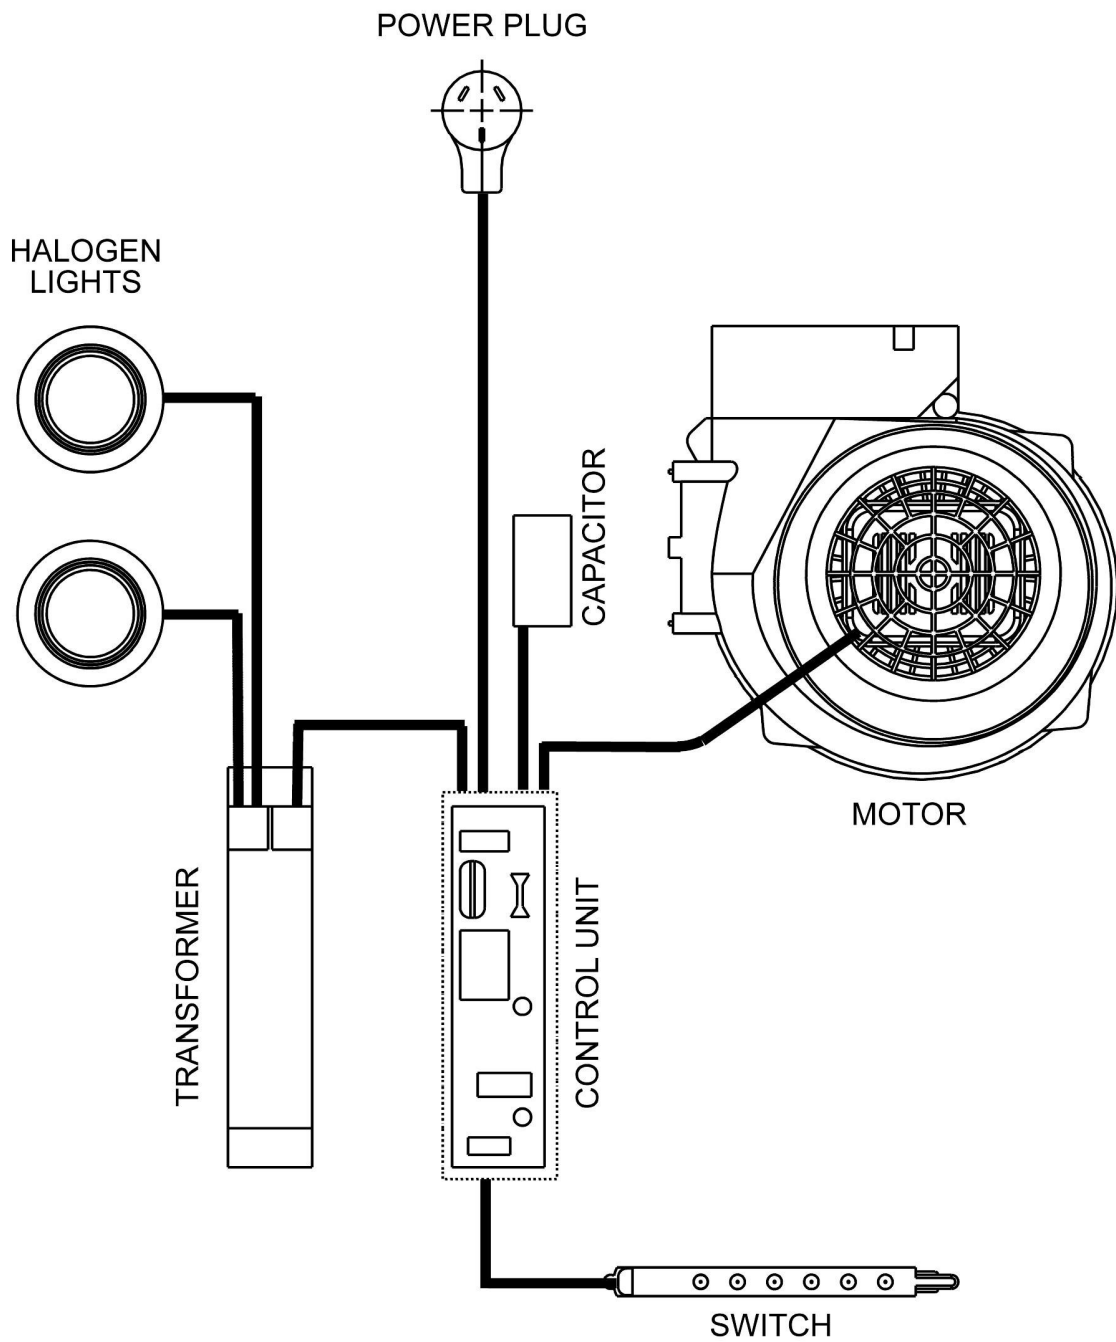

RICT

ITEM	DESCRIPTION	Part No RCT900SS
1	ELECTRONIC SWITCH	114240
2	SWITCH LABEL	114241
3	HALOGEN LIGHT (ASSEMBLY) HALOGEN BULB (ONLY)	114242 104467
4	TRANSFORMER	114243
5	CAPACITOR	114244
6	MOTOR	114245
7	ELECTRONIC CONTROL UNIT	114246
8	CHIMNEY BRACKET	114247
9	CHIMNEY TOP	114248
10	CHIMNEY BOTTOM	114249
11	WALL BRACKET	114250
12	FILTER ALUMINIUM FILTER CHARCOAL	104163 104165

APPROVED

Page 3 of 4

ISSUE: C
ECN 07 033

RICT

APPROVED

Page 4 of 4

ISSUE: C
ECN 07 033