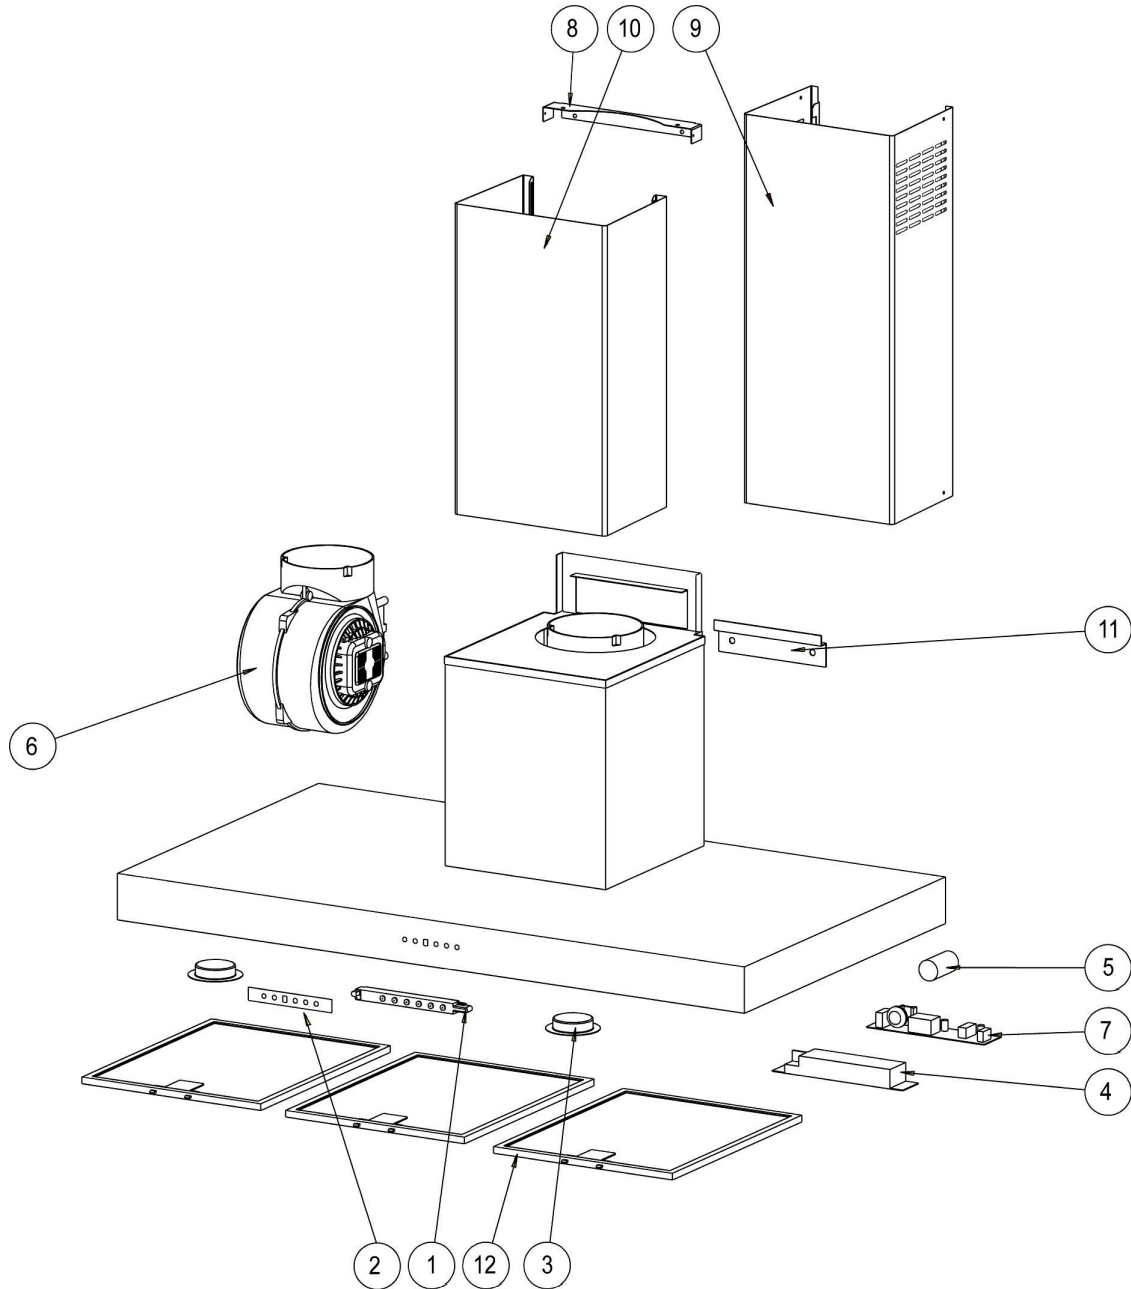

RICT

**CANOPY RANGE HOOD - TELESTO
RICT9SS**

APPROVED

Page 1 of 4

ISSUE: C
ECN 07 033

RICT

APPROVED

Page 2 of 4

ISSUE: C
ECN 07 033

RICT

ITEM	DESCRIPTION	Part No RCT900SS
1	ELECTRONIC SWITCH	114240
2	SWITCH LABEL	114241
3	HALOGEN LIGHT (ASSEMBLY) HALOGEN BULB (ONLY)	114242 104467
4	TRANSFORMER	114243
5	CAPACITOR	114244
6	MOTOR	114245
7	ELECTRONIC CONTROL UNIT	114246
8	CHIMNEY BRACKET	114247
9	CHIMNEY TOP	114248
10	CHIMNEY BOTTOM	114249
11	WALL BRACKET	114250
12	FILTER ALUMINIUM FILTER CHARCOAL	104163 104165