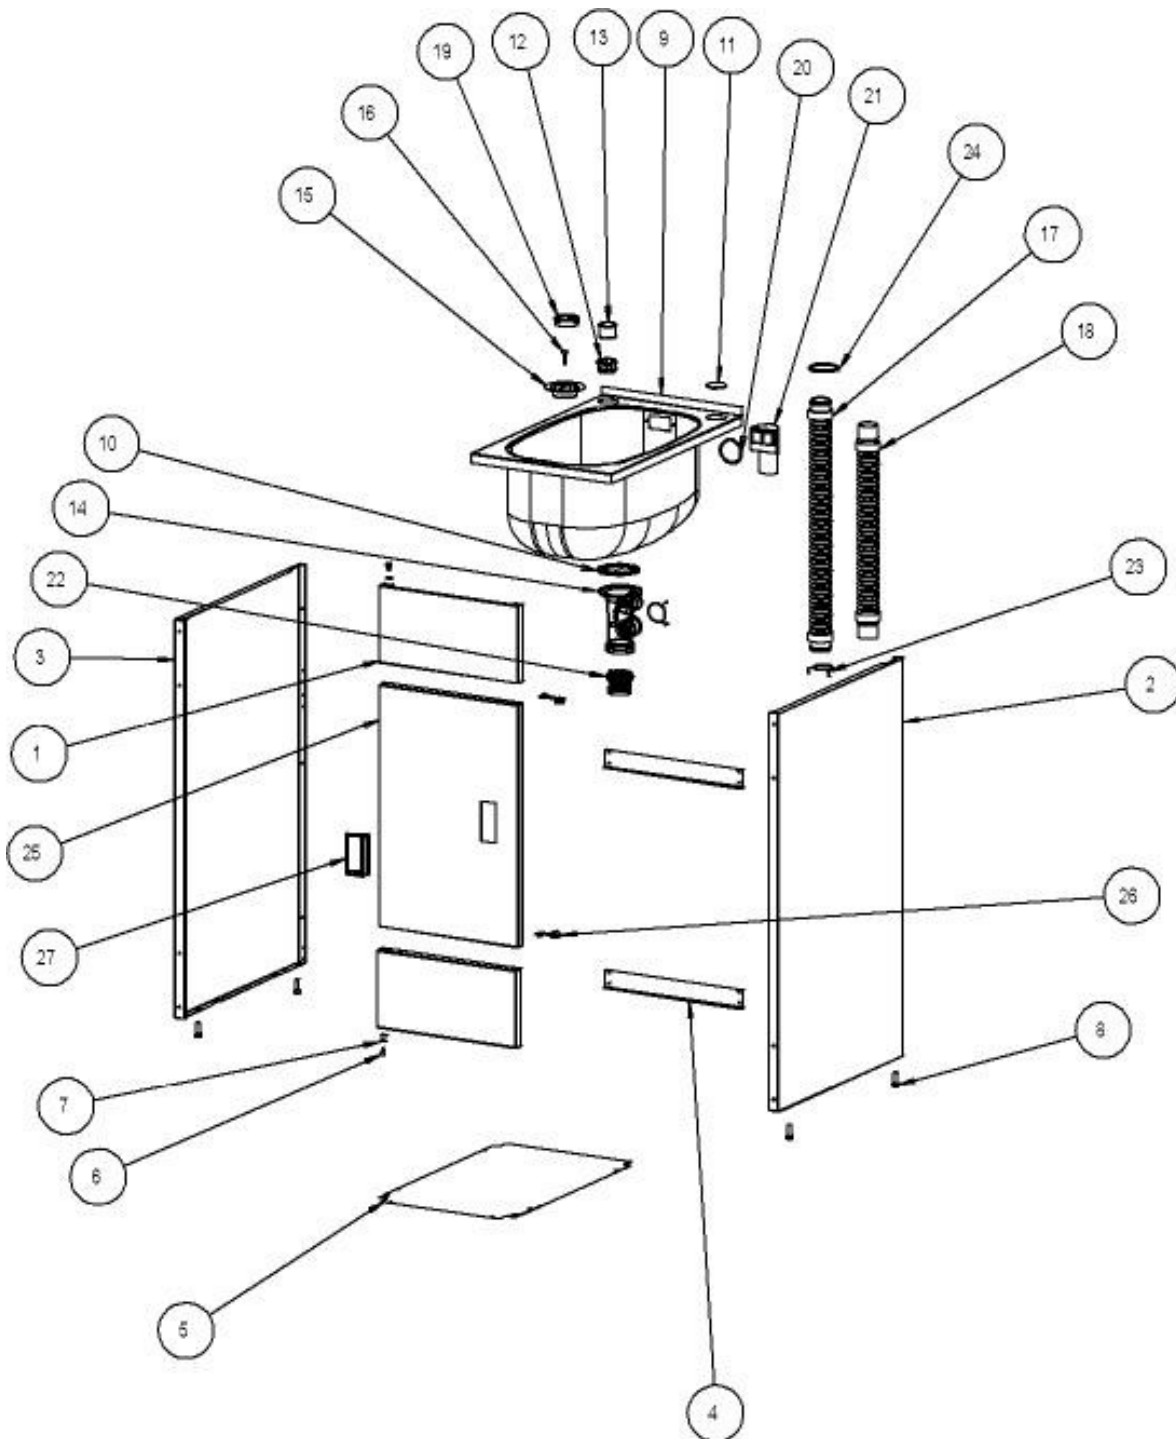

**STSLIM**

**LAUNDRY TUB  
STSLIM**

# STSLIM

**STSLIM**

ITEM	DESCRIPTION	Part No
1	FRONT PAINTED WHITE	
2	SIDE RIGHT PAINTED WH	
3	SIDE LEFT PAINTED WH	
4	BACK BRACE WHITE x 2	750840WH
5	FLOOR	
6	PIN HINGE x 2	750085
7	WASHER HINGE x 3	750084
8	HEX SET SCREW M8 x 25	999100
9	30L TUB	
10	SEAL – WASTE	750634
11	BLANKING CAP PLASTIC FAMILY	750779BL
12	RETAINER PLASTIC FAMILY	750779BL
13	LOCK TUBE PLASTIC FAMILY	750779BL
14	SUB – ASSY – 30LSLIM – FLEX.	750842
15	GRILL WASTE – 50mm STAINLESS STEEL	750633SS
16	SCREW M6x25 BUTTON-SKT-SS	999140
17	FLEXIBLE HOSE W/M – CONNECTOR	USE ITEM 14
18	FLEXIBLE HOSE W/FM – CONNECTOR	USE ITEM 14
19	PLUG	750636BL
20	“O” RING 40mm ID	750081
21	OVERFLOW HOUSING	751069
22	ADAPTOR 50/40mm WASTE	750638
23	HOSE SPRING	751070
24	CABLE TIE	750107
25	DOOR – PAINTED WHITE	750839WH
	DOOR LOCK AND DOOR LATCH FAMILY	750859WH
26	DOOR LOCK	
27	HANDLE – DOOR	750016