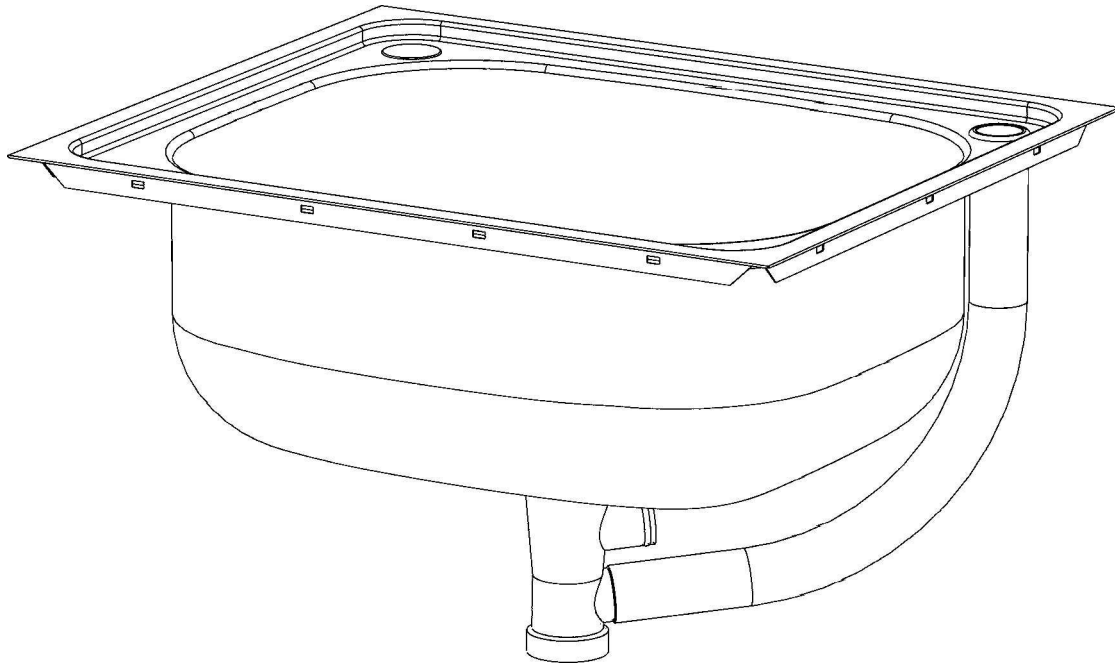

STLI/STLIN

INSERT TUB
STLI
STLIN

STLI/STLIN

STLI/STLIN

ITEM	DESCRIPTION	Part No
1*	TUB	N/A
2	RETAINER FAMILY	750779BL
3	GRILL WASTE-SS-50mm	750633SS
4	SCREW M6x25 BUTTON-SKT-SS	999140
5	PLUG WASTE BLACK 50mm	750636BL
6	ASSY SINGLE FLXI HOSE WASTE	750746
7	ADAPTOR 50/40mm WASTE	750638
8*	CABLE TIE	N/A
9	SEAL WASTE	750634
10	CLIP PACK OF 10	750788