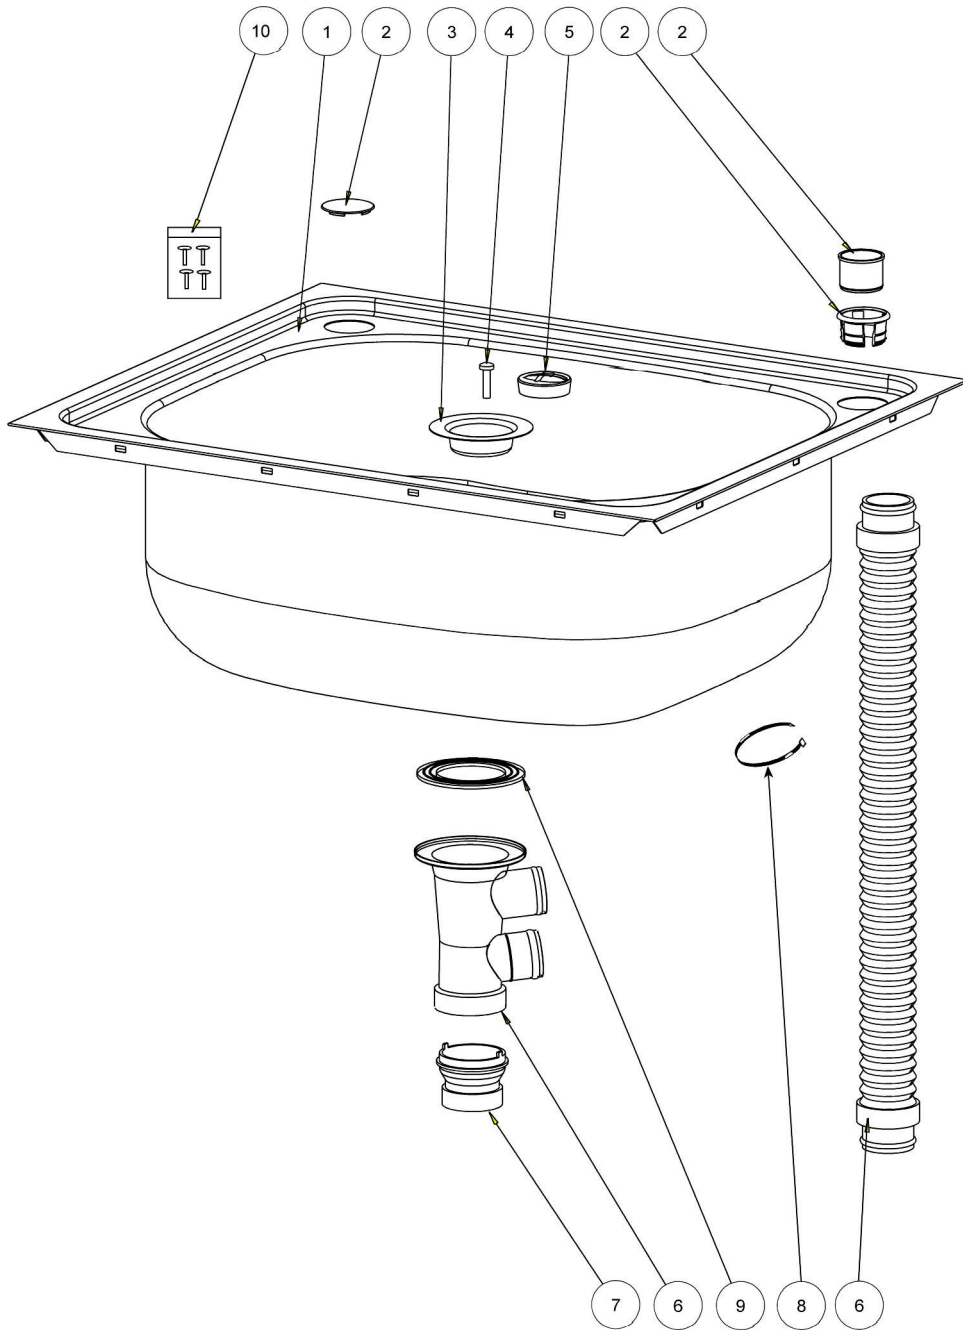

STLI/STLIN

INSERT TUB
STLI
STLIN

STLI/STLIN

STLI/STLIN

ITEM	DESCRIPTION	Part No
1*	TUB	N/A
2	RETAINER FAMILY	750779BL
3	GRILL WASTE-SS-50mm	750633SS
4	SCREW M6x25 BUTTON-SKT-SS	999140
5	PLUG WASTE BLACK 50mm	750636BL
6	ASSY SINGLE FLXI HOSE WASTE	750746
7	ADAPTOR 50/40mm WASTE	750638
8*	CABLE TIE	N/A
9	SEAL WASTE	750634
10	CLIP PACK OF 10	750788