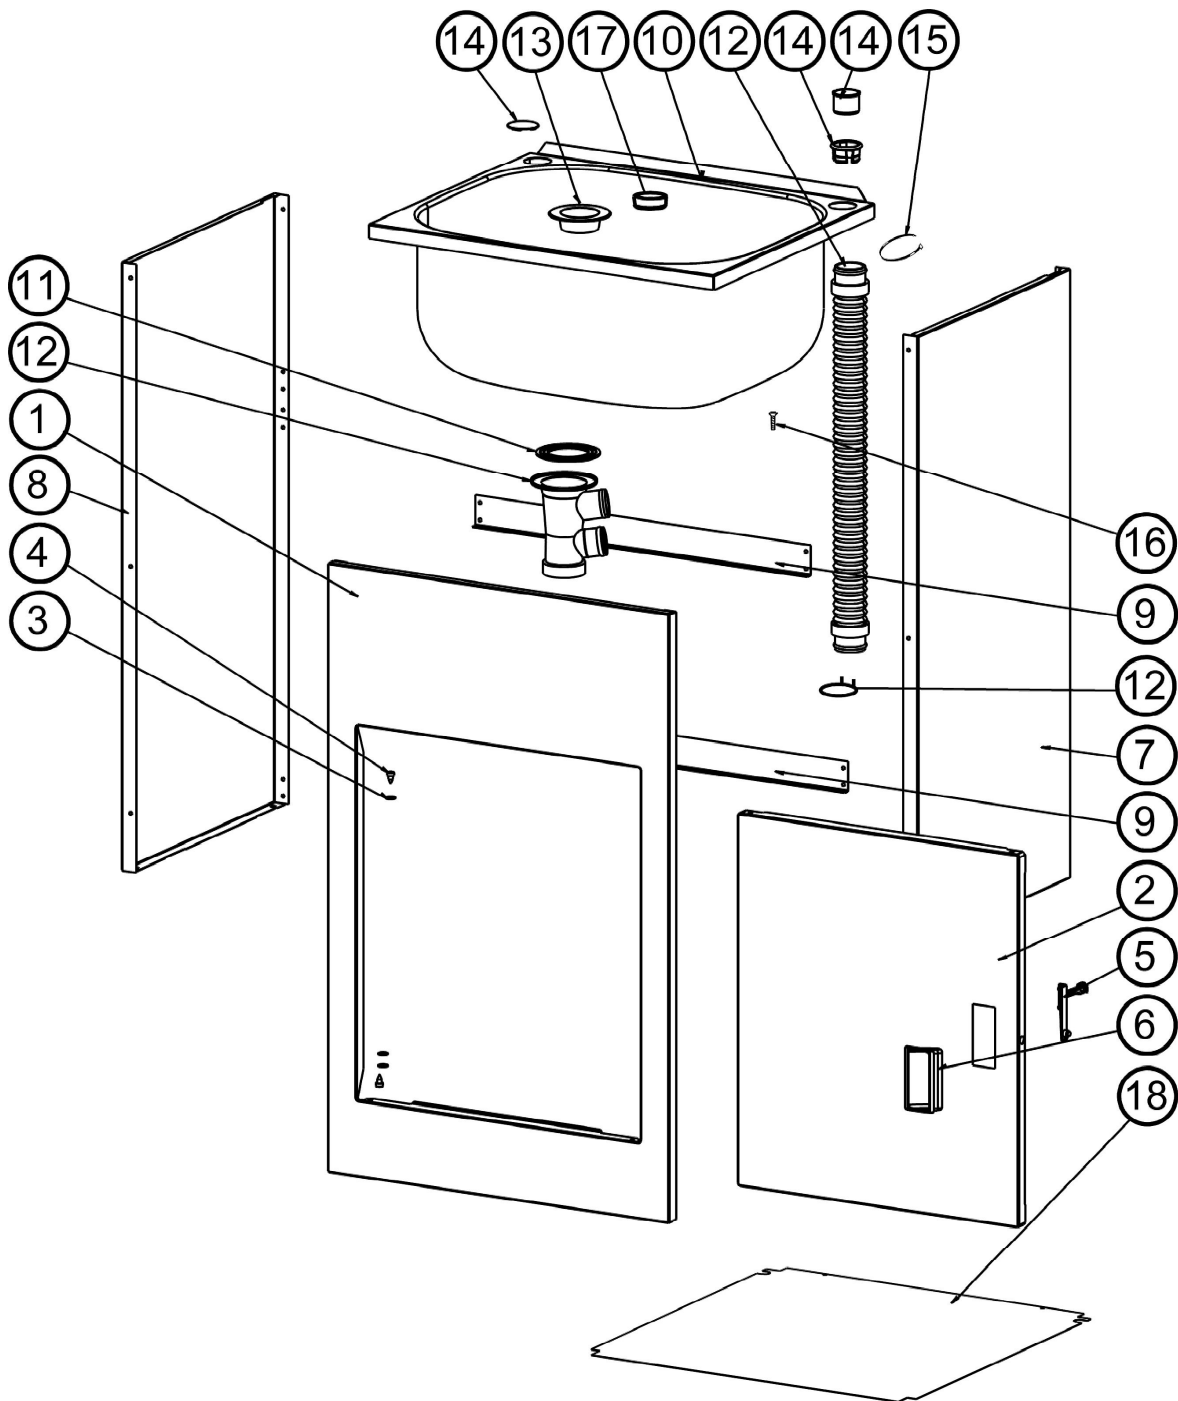

STCL & STCLF

**LAUNDRY TUB
STCL & STCLF**

STCL & STCLF

STCL & STCLF

ITEM	DESCRIPTION	Part No
1	ST - FRONT PAINTED WHITE	
2	DOOR - PAINTED WHITE	750615WH
3	WASHER HINGE x 3	750084
4	PIN HINGE x 2	750085
5	LATCH - DOOR	750017
6	HANDLE - DOOR	750016
7	STCL - SIDE RIGHT PAINTED WH	
8	STCL - SIDE LEFT PAINTED WH	
9	BACK BRACE WHITE x 2	750613WH
10	45L TUB	
11	SEAL - WASTE	750634
12	SUB ASSY SINGLE FLEXI HOSE	750746
13	GRILL WASTE - 50mm STAINLESS STEEL	750633SS
14	RETAINER PLASTIC FAMILY	750779BL
15	CABLE TIE	
16	SCREW M6x25 BUTTON-SKT-SS	999140
17	PLUG WASTE BLACK 50mm	750636BL
18	FLOOR	